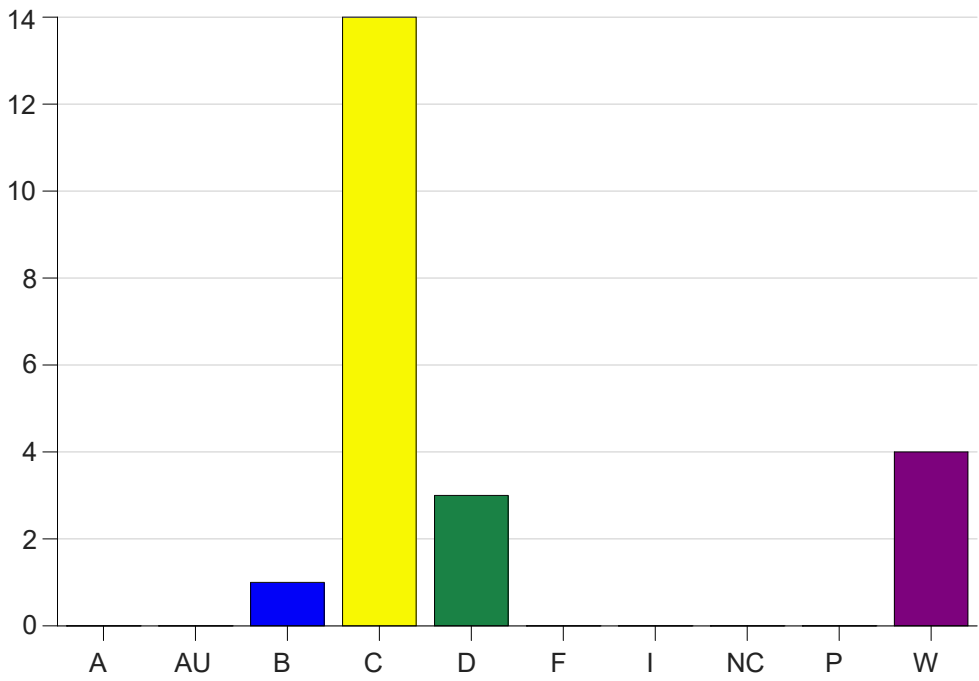

Louisiana State University Eunice

Grade Distribution by Course

2024 Summer Semester

Sep 16, 2024
4:04:18 PM

Course Work Course Number: BIOL1011

Course Work Count - All		A	AU	B	C	D	F	I	NC	P	W	Total
01	Al-Dujaili	0	0	1	14	3	0	0	0	0	4	22
Total		0	0	1	14	3	0	0	0	0	4	22