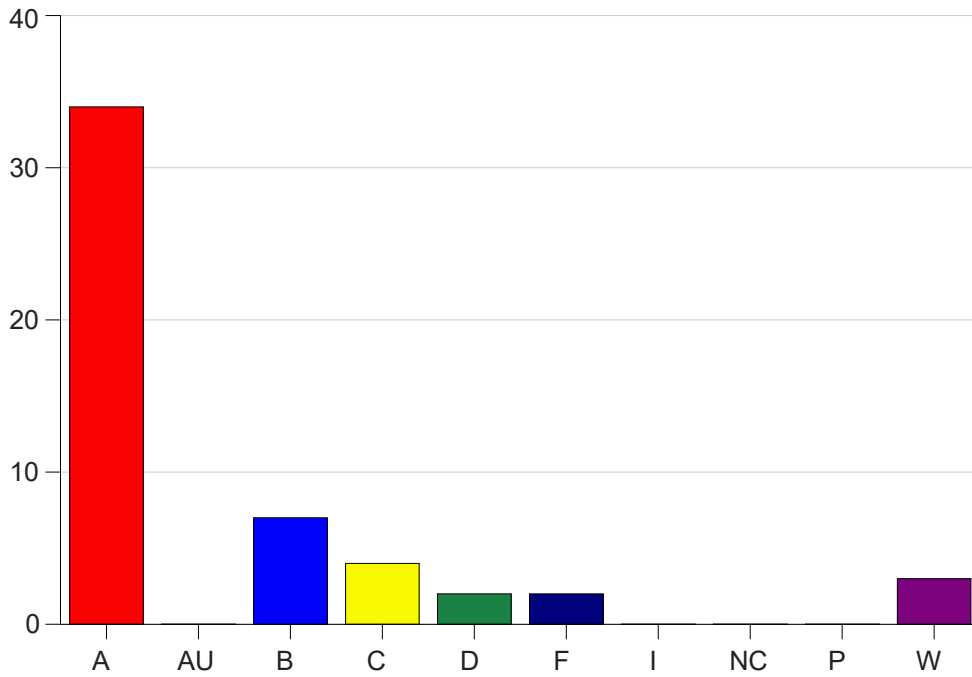

Louisiana State University Eunice

Grade Distribution by Course

2024 Summer Semester

Sep 16, 2024
4:04:18 PM

Course Work Course Number: HIST2055

Course Work Count - All		A	AU	B	C	D	F	I	NC	P	W	Total
25	Sellers,W	19	0	4	1	0	0	0	0	0	2	26
26	Sellers,W	15	0	3	3	2	2	0	0	0	1	26
Total		34	0	7	4	2	2	0	0	0	3	52