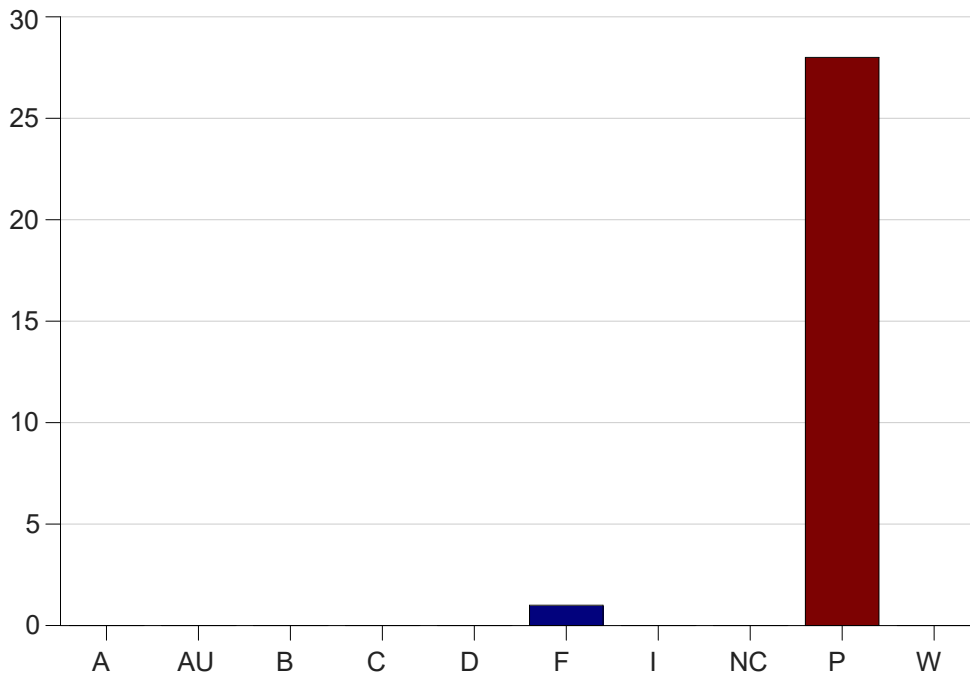

Louisiana State University Eunice

Grade Distribution by Course

2024 Summer Semester

Sep 16, 2024
4:04:18 PM

Course Work Course Number: NURS2435

Course Work Count - All		A	AU	B	C	D	F	I	NC	P	W	Total
96	Perrin,J	0	0	0	0	0	0	0	0	10	0	10
97	LaFleur,L	0	0	0	0	0	1	0	0	9	0	10
98	L'Hote,W	0	0	0	0	0	0	0	0	9	0	9
Total		0	0	0	0	0	1	0	0	28	0	29