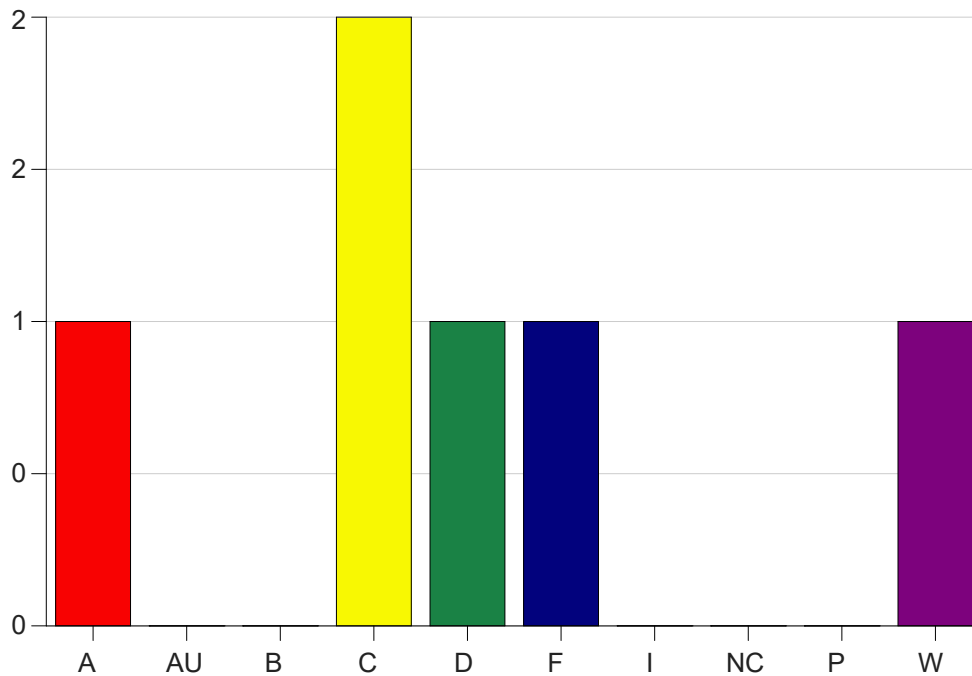

Louisiana State University Eunice

Grade Distribution by Course

2024 Summer Semester

Sep 16, 2024
4:04:18 PM

Course Work Course Number: ACCT2001

Course Work Count - All		A	AU	B	C	D	F	I	NC	P	W	Total
25	Beshears,M	1	0	0	2	1	1	0	0	0	1	6
Total		1	0	0	2	1	1	0	0	0	1	6