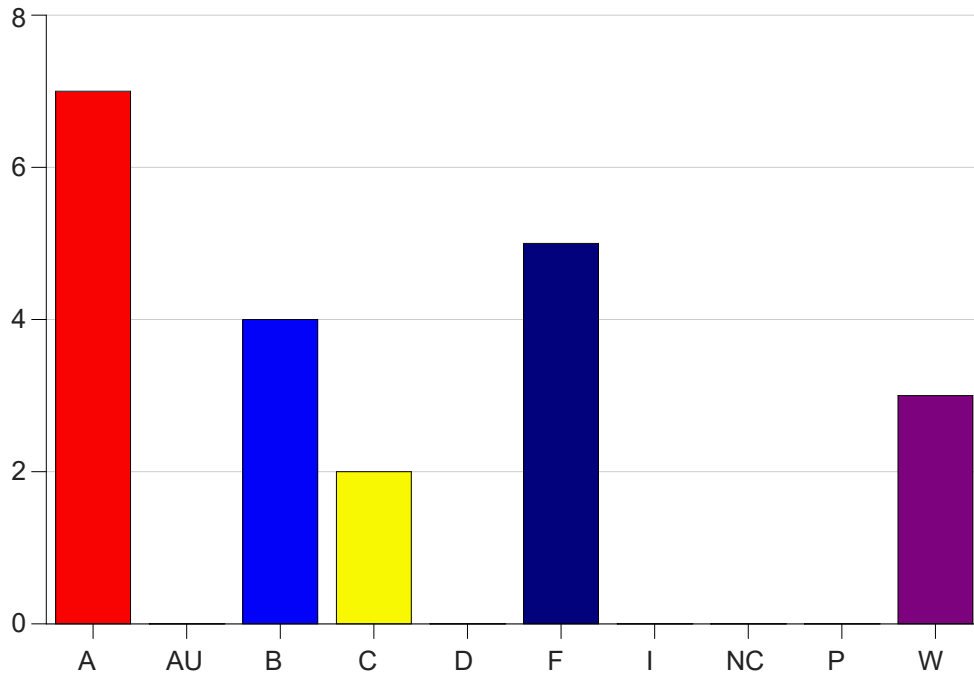

Louisiana State University Eunice

Grade Distribution by Course

2024 Summer Semester

Sep 16, 2024
4:04:18 PM

Course Work Course Number: ART 1440

Course Work Count - All		A	AU	B	C	D	F	I	NC	P	W	Total
L1	Simmons, J	7	0	4	2	0	5	0	0	0	3	21
Total		7	0	4	2	0	5	0	0	0	3	21