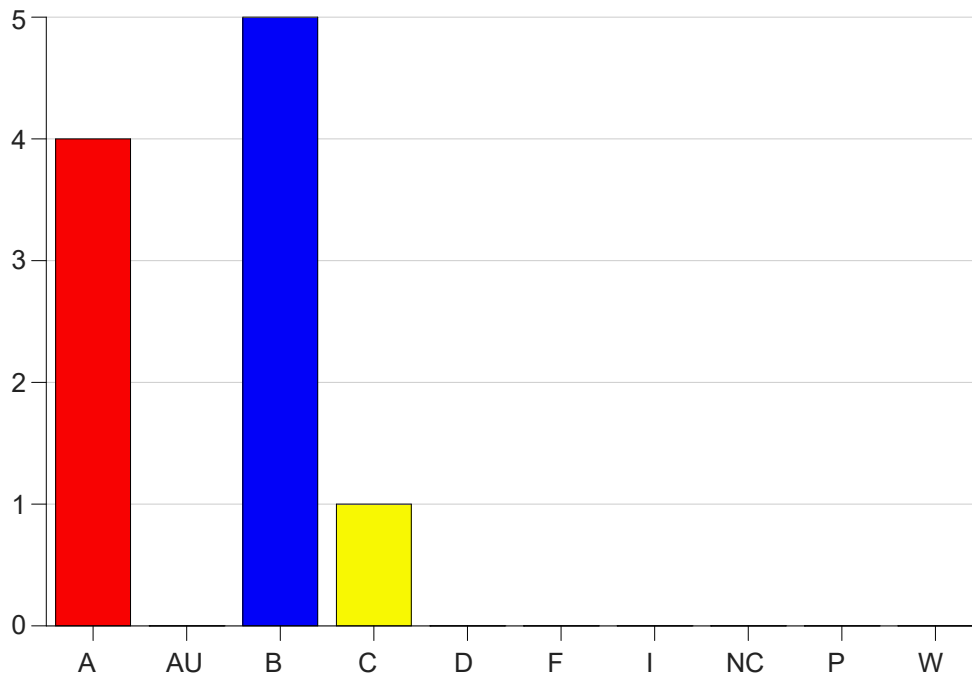

Louisiana State University Eunice

Grade Distribution by Course

2024 Summer Semester

Sep 16, 2024
4:04:18 PM

Course Work Course Number: ENGL2020

Course Work Count - All		A	AU	B	C	D	F	I	NC	P	W	Total
L1	Meche,J	4	0	5	1	0	0	0	0	0	0	10
Total		4	0	5	1	0	0	0	0	0	0	10