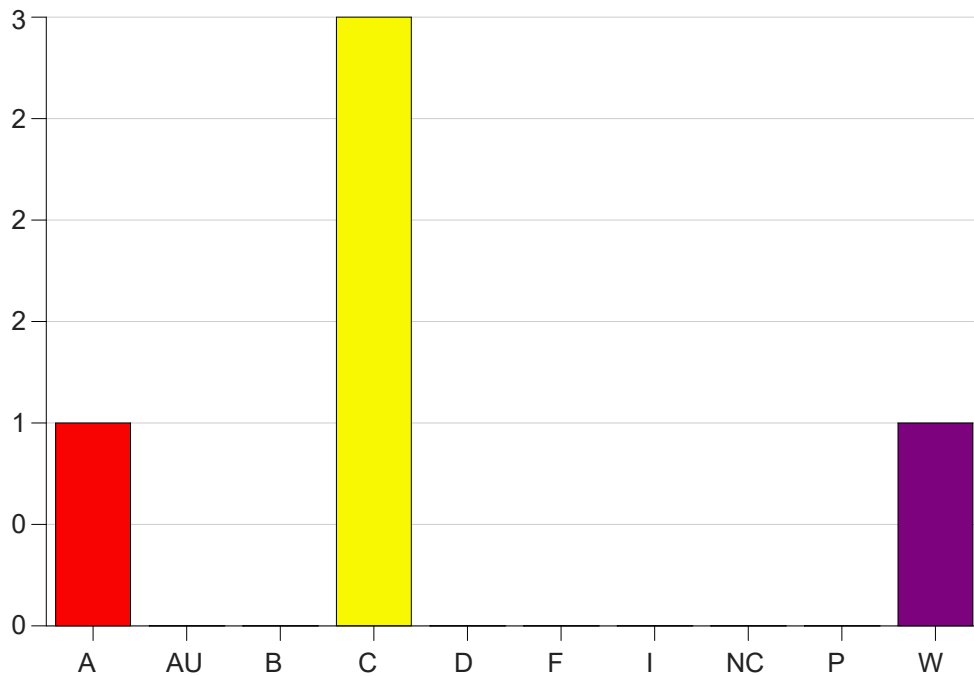

Louisiana State University Eunice

Grade Distribution by Course

2024 Summer Semester

Sep 16, 2024
4:04:18 PM

Course Work Course Number: MATH1249

Course Work Count - All		A	AU	B	C	D	F	I	NC	P	W	Total
20	Parrino,G	1	0	0	3	0	0	0	0	0	1	5
Total		1	0	0	3	0	0	0	0	0	1	5