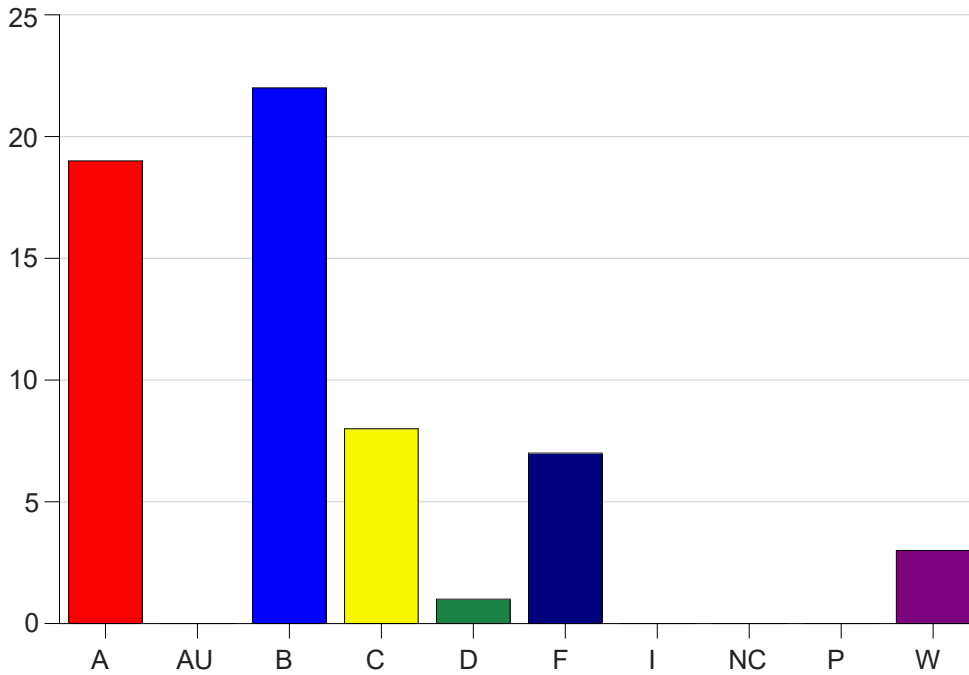

Louisiana State University Eunice

Grade Distribution by Course

2024 Summer Semester

Sep 16, 2024
4:04:18 PM

Course Work Course Number: ALLH1023

Course Work Count - All		A	AU	B	C	D	F	I	NC	P	W	Total
S1	Asbury,D	8	0	9	3	0	2	0	0	0	1	23
S2	Myers, W	6	0	9	3	0	4	0	0	0	2	24
S3	Crabtree,T	5	0	4	2	1	1	0	0	0	0	13
Total		19	0	22	8	1	7	0	0	0	3	60