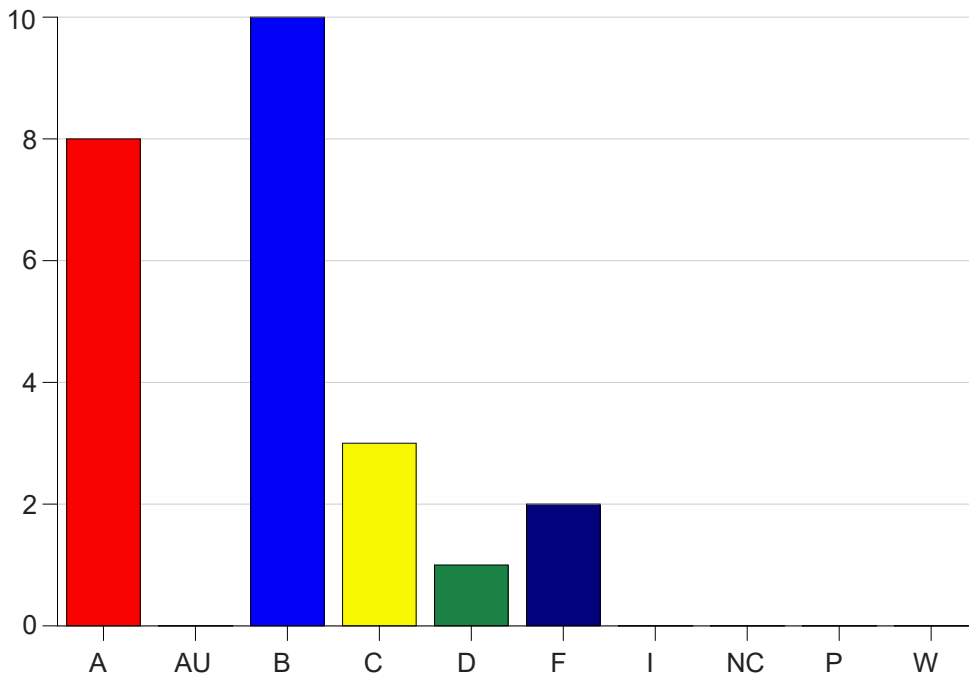

Louisiana State University Eunice

Grade Distribution by Course

2024 Summer Semester

Sep 16, 2024
4:04:18 PM

Course Work Course Number: ALLH1200

Course Work Count - All		A	AU	B	C	D	F	I	NC	P	W	Total
S1	Papageor,A	8	0	10	3	1	2	0	0	0	0	24
Total		8	0	10	3	1	2	0	0	0	0	24