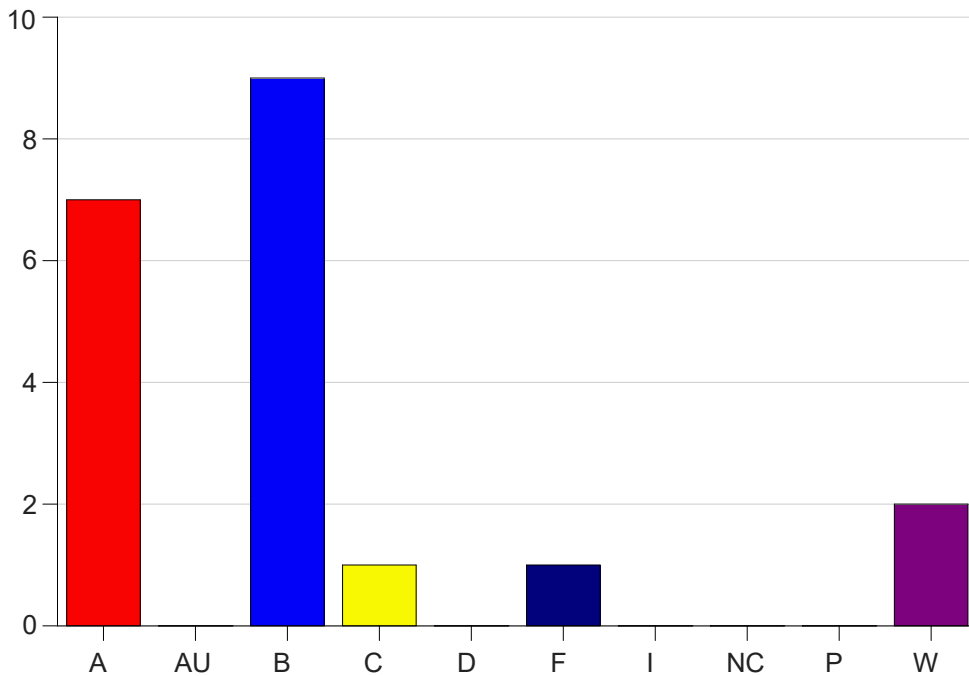

Louisiana State University Eunice

Grade Distribution by Course

2024 Summer Semester

Sep 16, 2024
4:04:18 PM

Course Work Course Number: ALLH2625

Course Work Count - All		A	AU	B	C	D	F	I	NC	P	W	Total
S1	Massy,J	7	0	9	1	0	1	0	0	0	2	20
Total		7	0	9	1	0	1	0	0	0	2	20