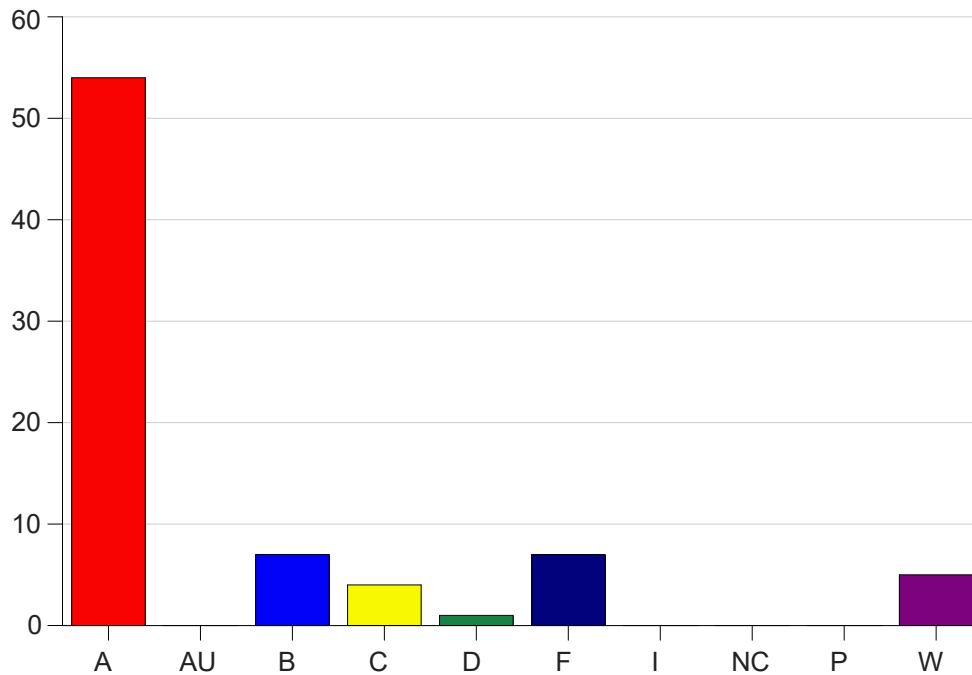

Louisiana State University Eunice

Grade Distribution by Course

2024 Summer Semester

Sep 16, 2024
4:04:18 PM

Course Work Course Number: ALLH1013

Course Work Count - All		A	AU	B	C	D	F	I	NC	P	W	Total
25	Sonnier,A	18	0	3	0	1	3	0	0	0	2	27
26	Warner,K	16	0	4	3	0	2	0	0	0	3	28
27	Steinhel,J	20	0	0	1	0	2	0	0	0	0	23
Total		54	0	7	4	1	7	0	0	0	5	78