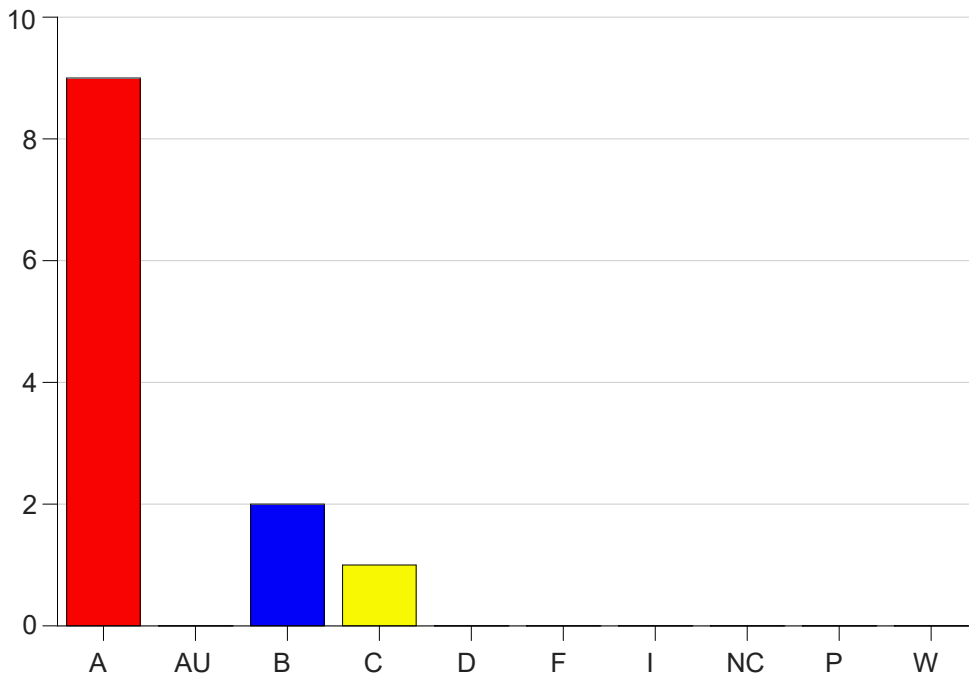

Louisiana State University Eunice

Grade Distribution by Course

2024 Summer Semester

Sep 16, 2024
4:04:18 PM

Course Work Course Number: HIST1001

Course Work Count - All		A	AU	B	C	D	F	I	NC	P	W	Total
25	Dupre, L	9	0	2	1	0	0	0	0	0	0	12
Total		9	0	2	1	0	0	0	0	0	0	12