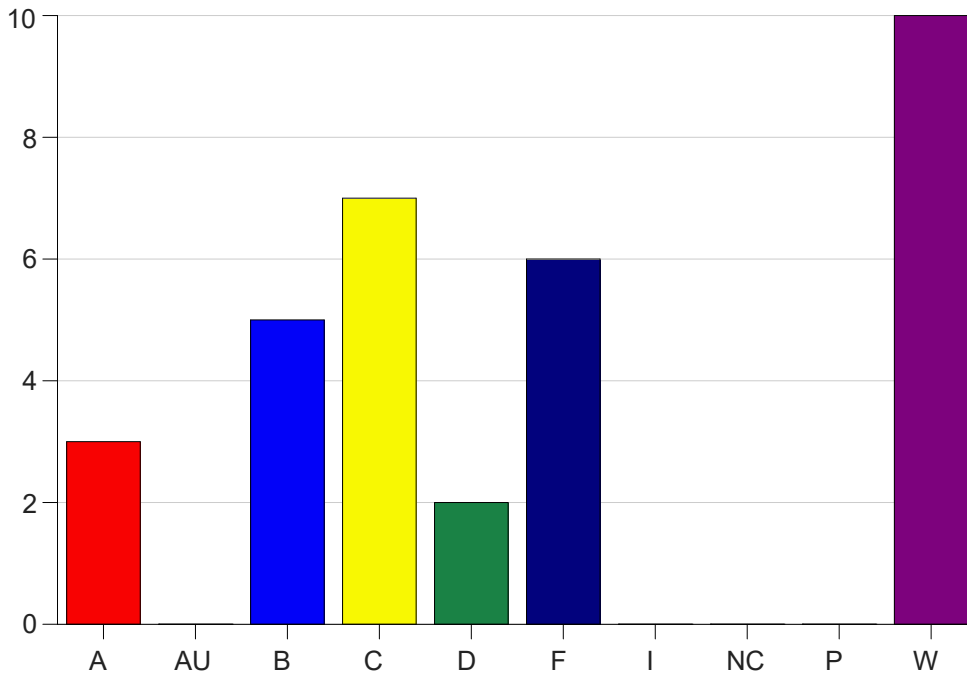

Louisiana State University Eunice

Grade Distribution by Course

2024 Summer Semester

Sep 16, 2024
4:04:18 PM

Course Work Course Number: MATH0016T

Course Work Count - All		A	AU	B	C	D	F	I	NC	P	W	Total
S1	Miller, C	1	0	3	4	2	3	0	0	0	7	20
TA	Vidrine, J	2	0	2	3	0	3	0	0	0	3	13
Total		3	0	5	7	2	6	0	0	0	10	33