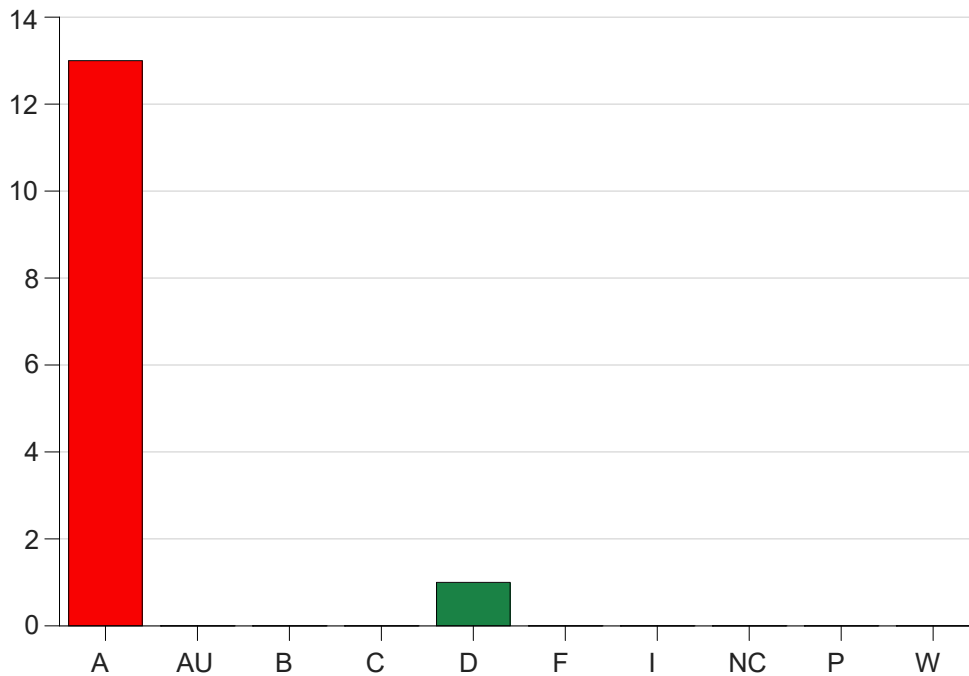

Louisiana State University Eunice

Grade Distribution by Course

2024 Summer Semester

Sep 16, 2024
4:04:18 PM

Course Work Course Number: GEOG1001

Course Work Count - All		A	AU	B	C	D	F	I	NC	P	W	Total
20	Ardoin,J	13	0	0	0	1	0	0	0	0	0	14
Total		13	0	0	0	1	0	0	0	0	0	14