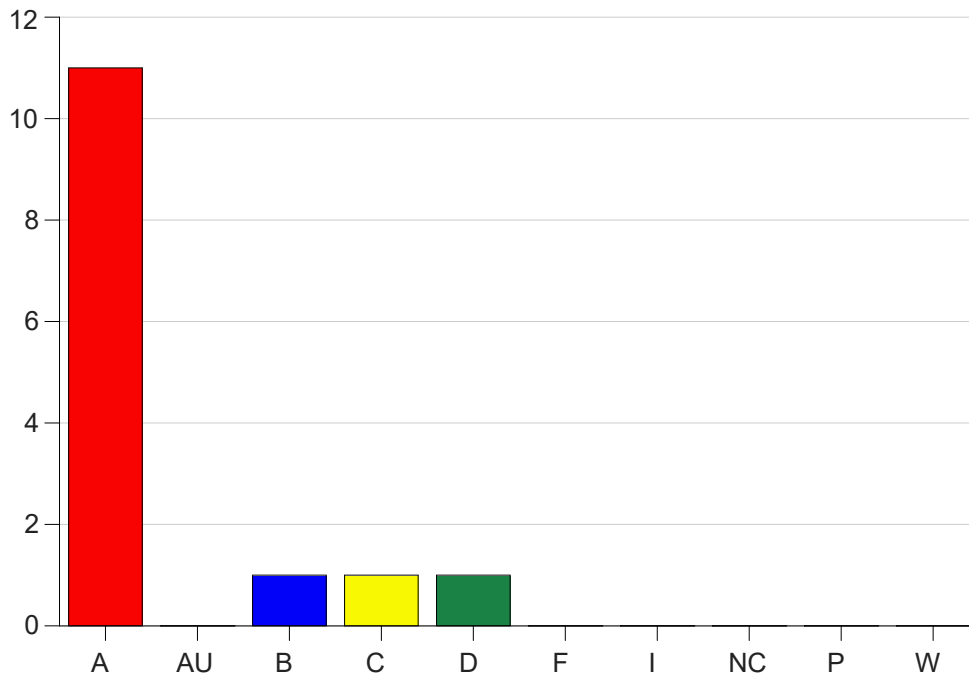

Louisiana State University Eunice

Grade Distribution by Course

2024 Summer Semester

Sep 16, 2024
4:04:18 PM

Course Work Course Number: BADM1001

Course Work Count - All		A	AU	B	C	D	F	I	NC	P	W	Total
25	Thibodeaux	11	0	1	1	1	0	0	0	0	0	14
Total		11	0	1	1	1	0	0	0	0	0	14