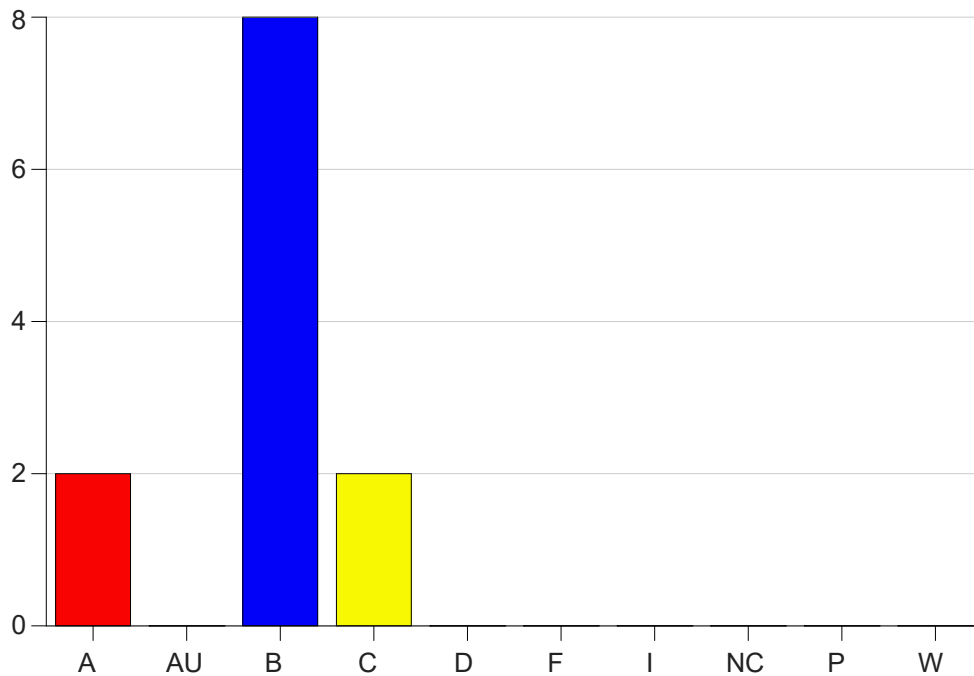

Louisiana State University Eunice

Grade Distribution by Course

2024 Summer Semester

Sep 16, 2024
4:04:18 PM

Course Work Course Number: BIOL1161

Course Work Count - All		A	AU	B	C	D	F	I	NC	P	W	Total
91	Marcel, A	2	0	8	2	0	0	0	0	0	0	12
Total		2	0	8	2	0	0	0	0	0	0	12