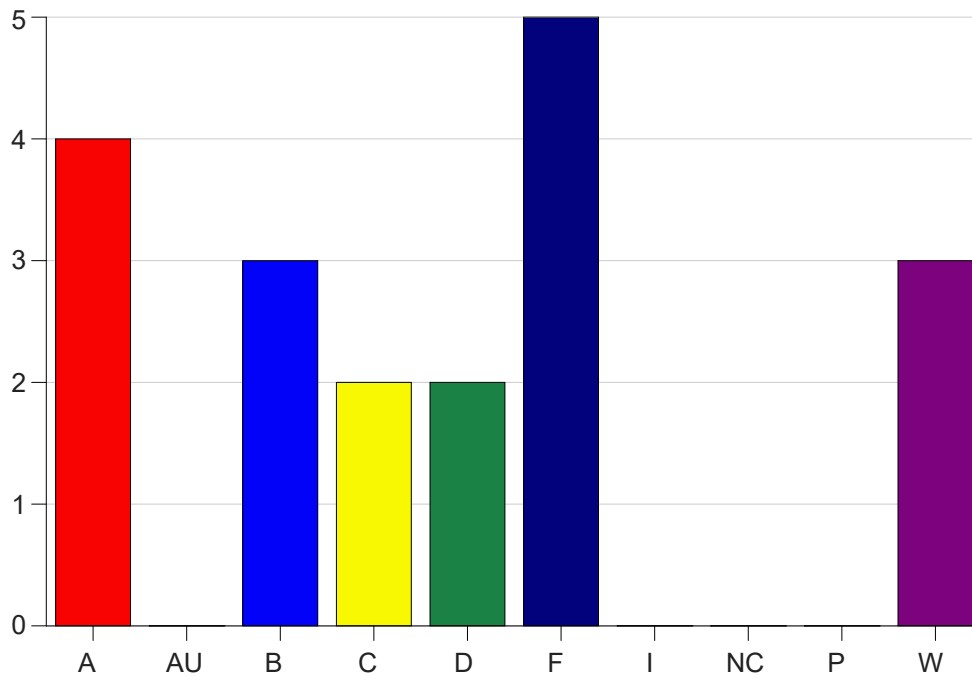

Louisiana State University Eunice

Grade Distribution by Course

2024 Summer Semester

Sep 16, 2024
4:04:18 PM

Course Work Course Number: ENGL0101T

Course Work Count - All		A	AU	B	C	D	F	I	NC	P	W	Total
L1	Planchar,D	4	0	3	2	2	5	0	0	0	3	19
Total		4	0	3	2	2	5	0	0	0	3	19