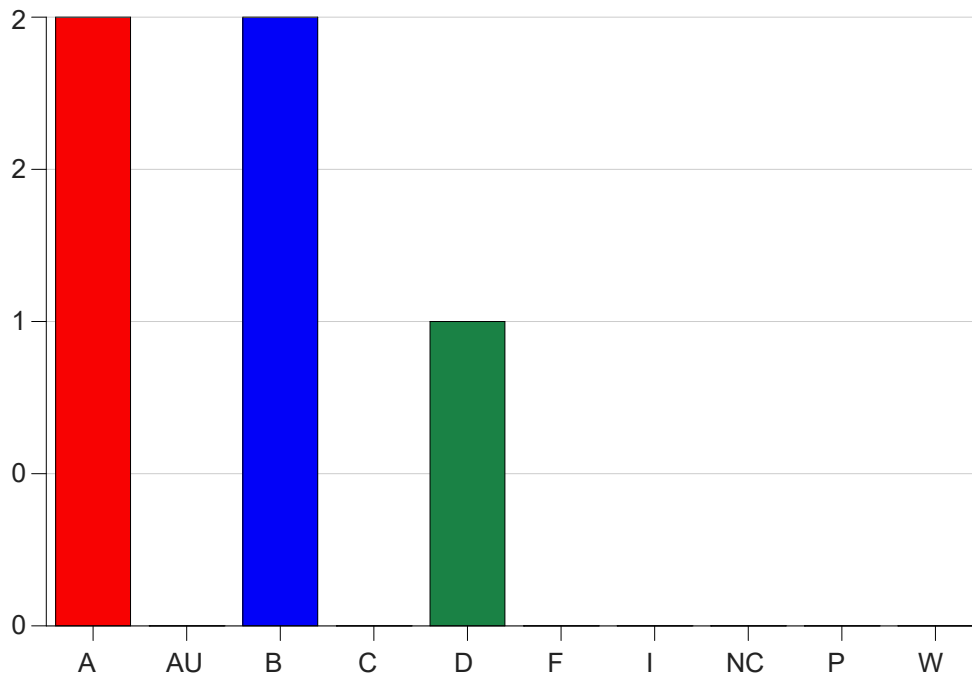

Louisiana State University Eunice

Grade Distribution by Course

2024 Summer Semester

Sep 16, 2024
4:04:18 PM

Course Work Course Number: PHSC1001

Course Work Count - All		A	AU	B	C	D	F	I	NC	P	W	Total
25	Borill, B	2	0	2	0	1	0	0	0	0	0	5
Total		2	0	2	0	1	0	0	0	0	0	5