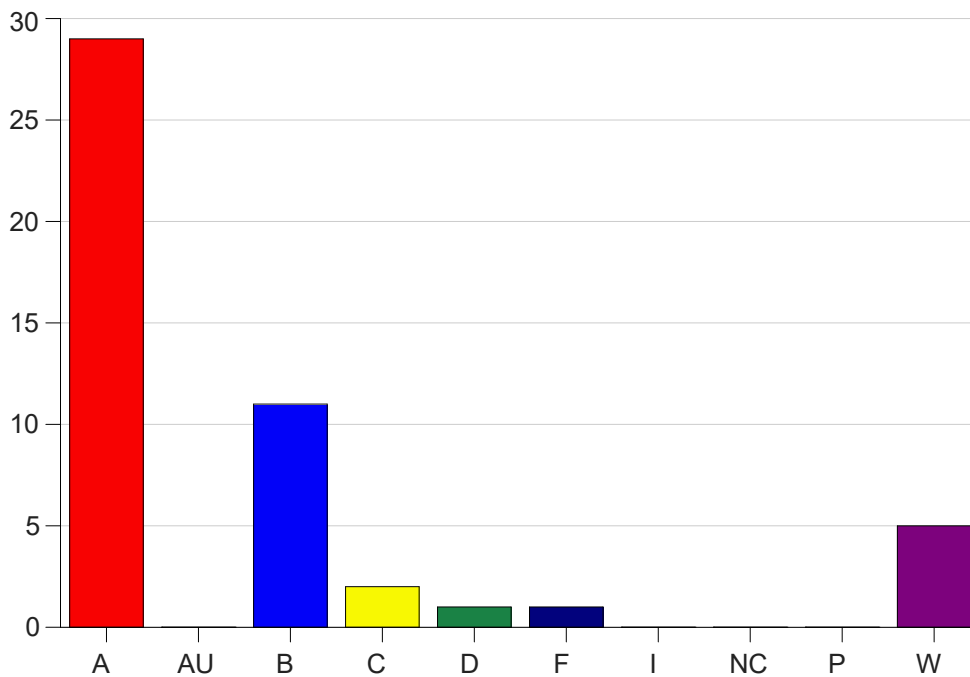

Louisiana State University Eunice

Grade Distribution by Course

2024 Summer Semester

Sep 16, 2024
4:04:18 PM

Course Work Course Number: ENGL1001

Course Work Count - All		A	AU	B	C	D	F	I	NC	P	W	Total
30	Cavell,M	8	0	5	2	1	0	0	0	0	1	17
L1	Cavell,M	21	0	6	0	0	1	0	0	0	4	32
Total		29	0	11	2	1	1	0	0	0	5	49