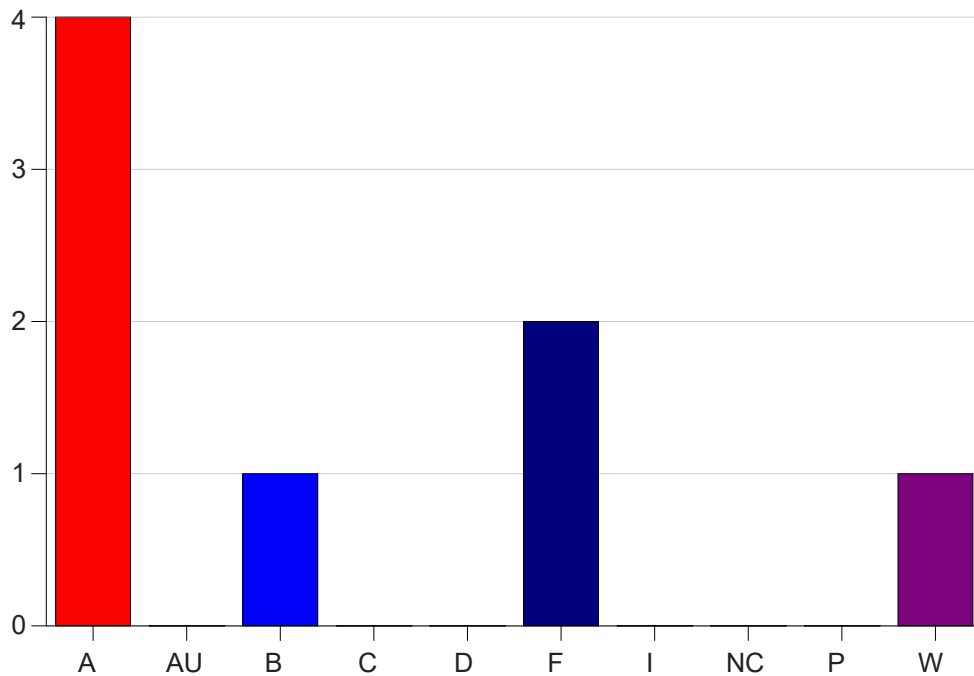

Louisiana State University Eunice

Grade Distribution by Course

2024 Summer Semester

Sep 16, 2024
4:04:18 PM

Course Work Course Number: CJ 2132

Course Work Count - All		A	AU	B	C	D	F	I	NC	P	W	Total
S1	Spencer,W	4	0	1	0	0	2	0	0	0	1	8
Total		4	0	1	0	0	2	0	0	0	1	8