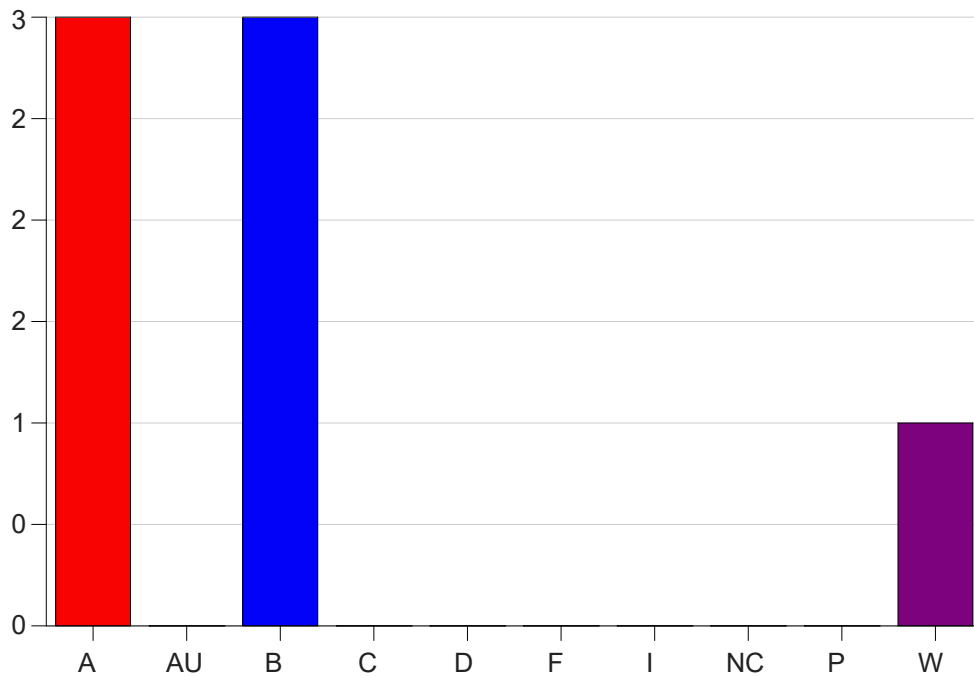

Louisiana State University Eunice

Grade Distribution by Course

2024 Summer Semester

Sep 16, 2024
4:04:18 PM

Course Work Course Number: SPAN1102

Course Work Count - All		A	AU	B	C	D	F	I	NC	P	W	Total
25	Morgan, J	3	0	3	0	0	0	0	0	0	1	7
Total		3	0	3	0	0	0	0	0	0	1	7