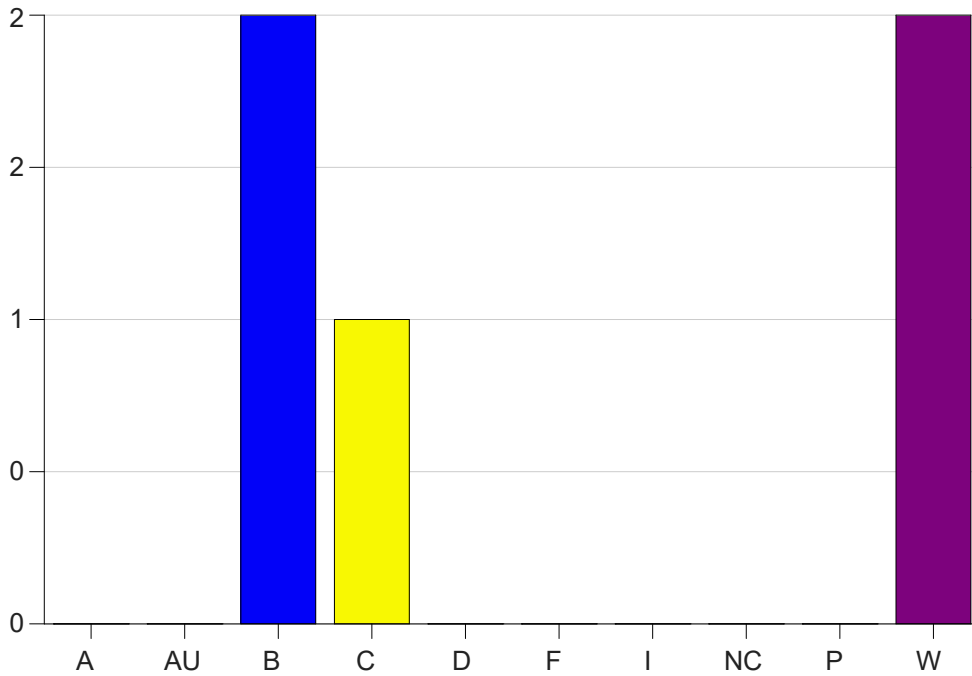

Louisiana State University Eunice

Grade Distribution by Course

2024 Summer Semester

Sep 16, 2024
4:04:18 PM

Course Work Course Number: MATH1021

Course Work Count - All		A	AU	B	C	D	F	I	NC	P	W	Total
25	Arabie, L	0	0	2	1	0	0	0	0	0	2	5
Total		0	0	2	1	0	0	0	0	0	2	5