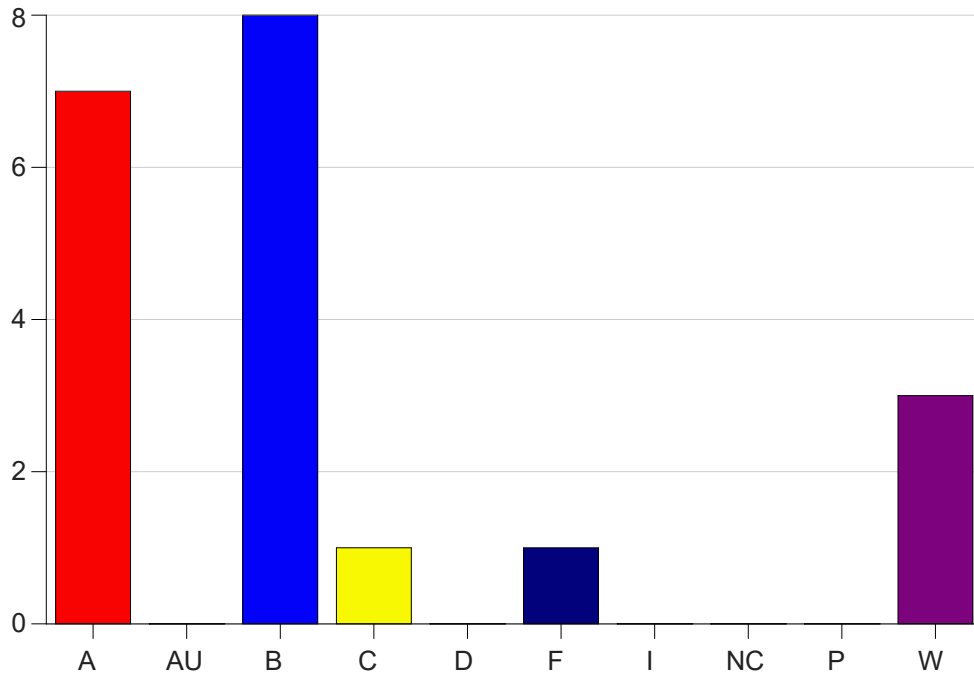

Louisiana State University Eunice

Grade Distribution by Course

2024 Summer Semester

Sep 16, 2024
4:04:18 PM

Course Work Course Number: ALLH2646

Course Work Count - All		A	AU	B	C	D	F	I	NC	P	W	Total
S1	Sweet, K	7	0	8	1	0	1	0	0	0	3	20
Total		7	0	8	1	0	1	0	0	0	3	20