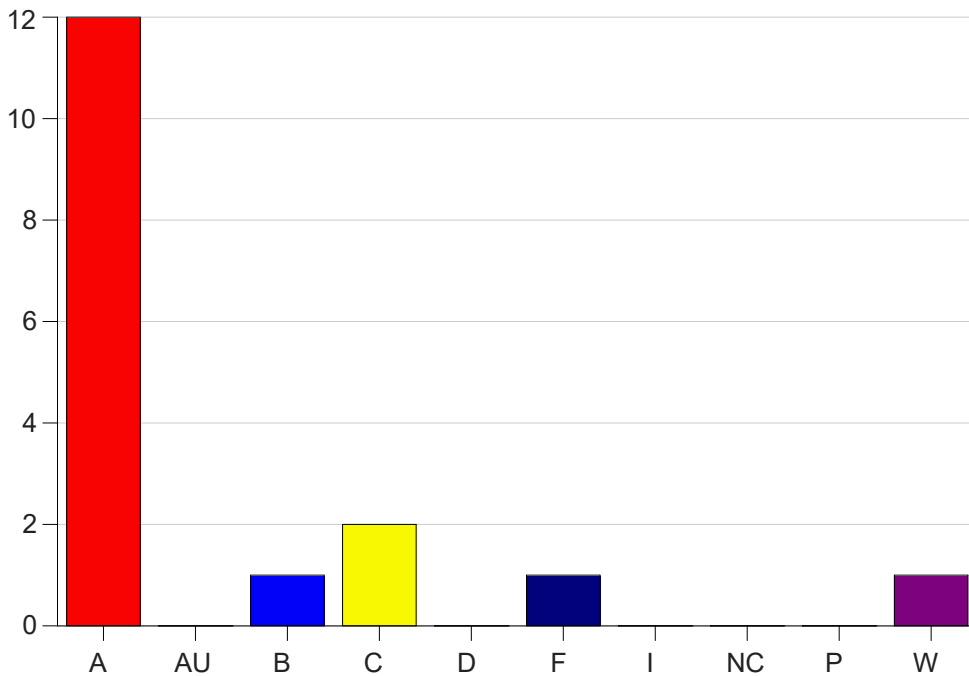

Louisiana State University Eunice

Grade Distribution by Course

2024 Summer Semester

Sep 16, 2024
4:04:18 PM

Course Work Course Number: SOCL2501

Course Work Count - All		A	AU	B	C	D	F	I	NC	P	W	Total
L1	Kahanek, K	12	0	1	2	0	1	0	0	0	1	17
Total		12	0	1	2	0	1	0	0	0	1	17