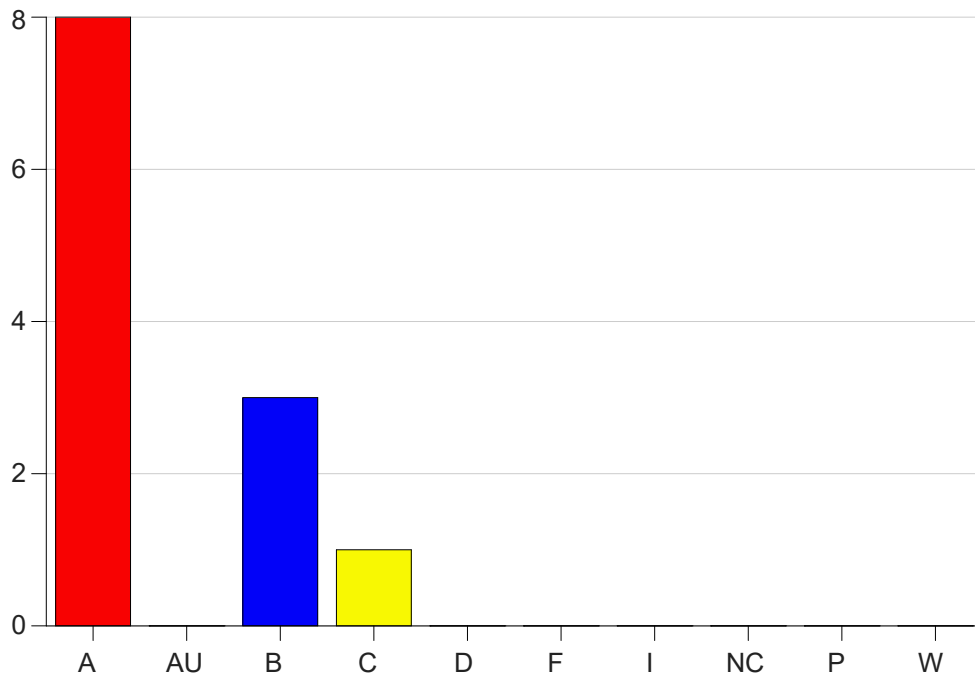

Louisiana State University Eunice

Grade Distribution by Course

2024 Summer Semester

Sep 16, 2024
4:04:18 PM

Course Work Course Number: FSCI2210

Course Work Count - All		A	AU	B	C	D	F	I	NC	P	W	Total
S1	Stack, R	8	0	3	1	0	0	0	0	0	0	12
Total		8	0	3	1	0	0	0	0	0	0	12