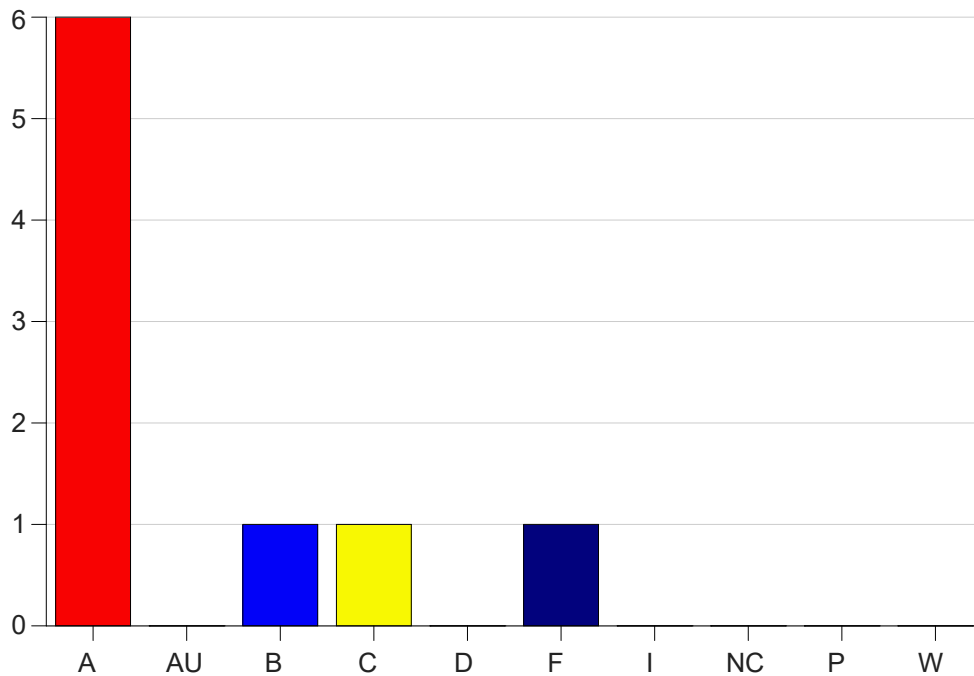

Louisiana State University Eunice

Grade Distribution by Course

2024 Summer Semester

Sep 16, 2024
4:04:18 PM

Course Work Course Number: PHIL1000

Course Work Count - All		A	AU	B	C	D	F	I	NC	P	W	Total
L1	Alleman,M	6	0	1	1	0	1	0	0	0	0	9
Total		6	0	1	1	0	1	0	0	0	0	9