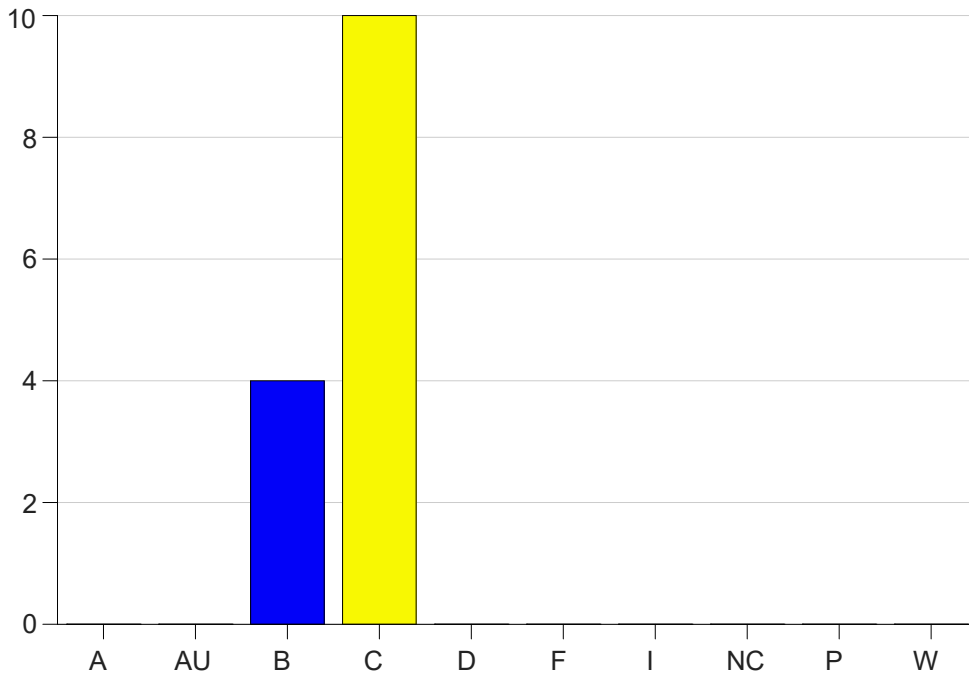

Louisiana State University Eunice

Grade Distribution by Course

2024 Summer Semester

Sep 16, 2024
4:04:18 PM

Course Work Course Number: RC 2020

Course Work Count - All		A	AU	B	C	D	F	I	NC	P	W	Total
91	Wyble,M	0	0	3	4	0	0	0	0	0	0	7
92	Asbury,D	0	0	1	6	0	0	0	0	0	0	7
Total		0	0	4	10	0	0	0	0	0	0	14