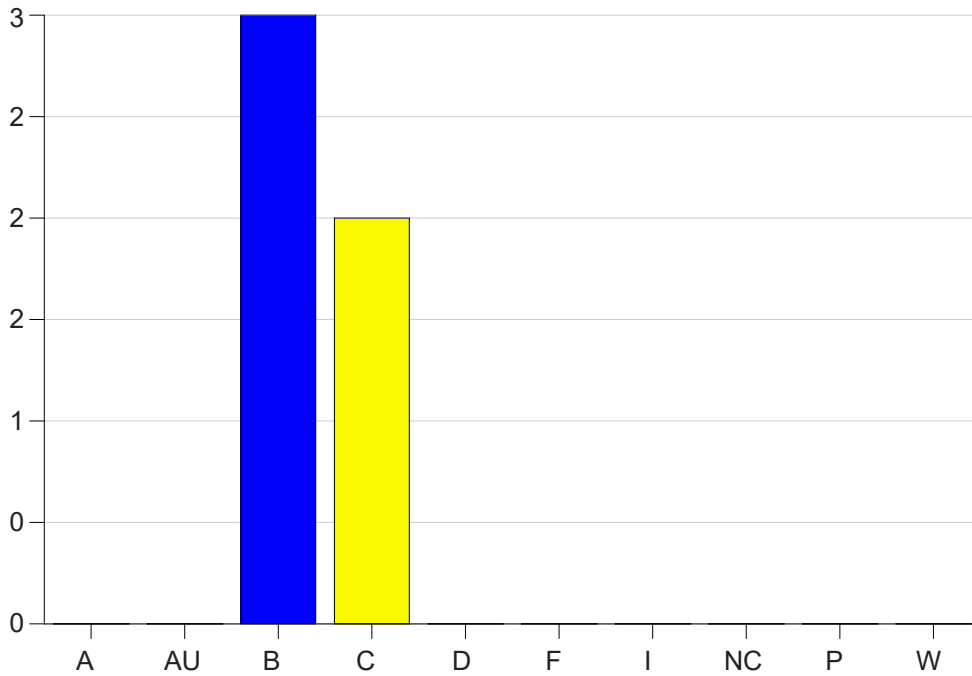

Louisiana State University Eunice

Grade Distribution by Course

2024 Summer Semester

Sep 16, 2024
4:04:18 PM

Course Work Course Number: CJ 2300

Course Work Count - All		A	AU	B	C	D	F	I	NC	P	W	Total
S1	Ryerson,D	0	0	3	2	0	0	0	0	0	0	5
Total		0	0	3	2	0	0	0	0	0	0	5