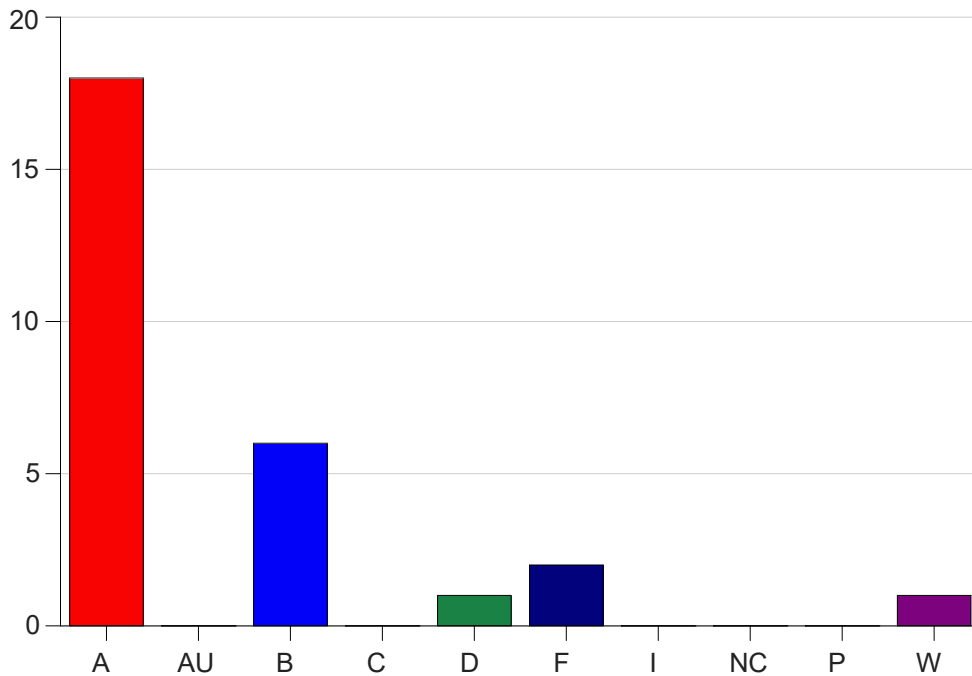

Louisiana State University Eunice

Grade Distribution by Course

2024 Summer Semester

Sep 16, 2024
4:04:18 PM

Course Work Course Number: ALLH1800

Course Work Count - All		A	AU	B	C	D	F	I	NC	P	W	Total
S1	Warner,K	18	0	6	0	1	2	0	0	0	1	28
Total		18	0	6	0	1	2	0	0	0	1	28