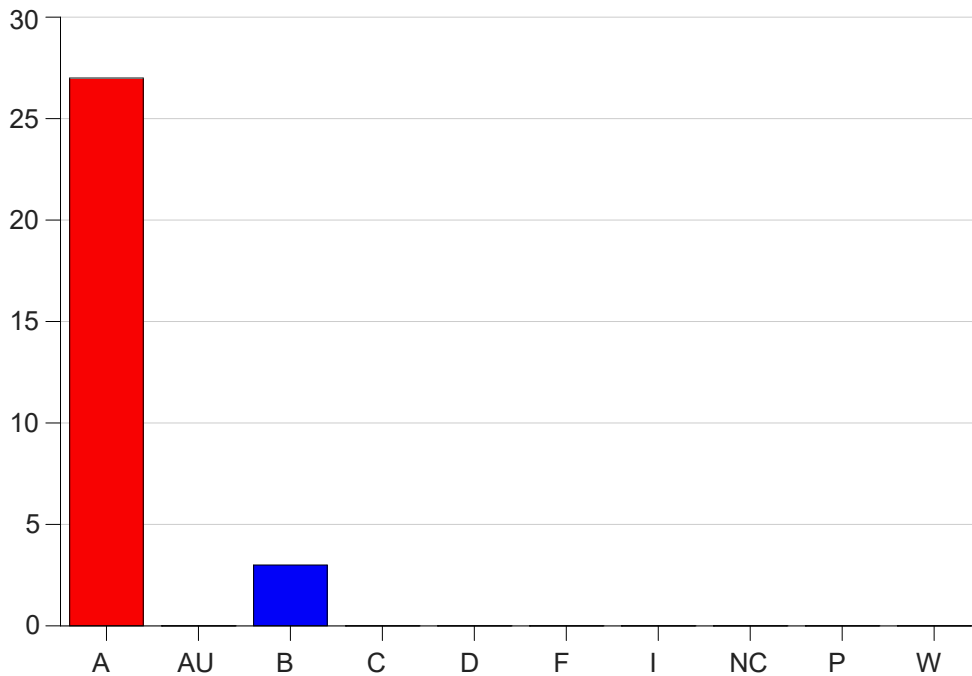

Louisiana State University Eunice

Grade Distribution by Course

2024 Summer Semester

Sep 16, 2024
4:04:18 PM

Course Work Course Number: RADT1091

Course Work Count - All		A	AU	B	C	D	F	I	NC	P	W	Total
35	RodriguezE	27	0	3	0	0	0	0	0	0	0	30
Total		27	0	3	0	0	0	0	0	0	0	30