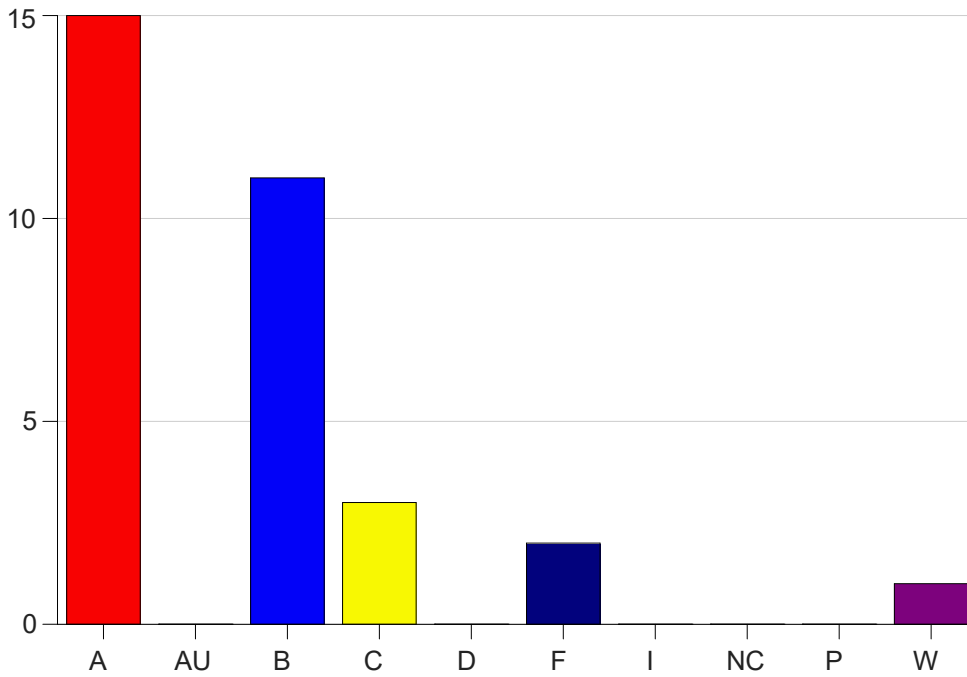

Louisiana State University Eunice

Grade Distribution by Course

2024 Summer Semester

Sep 16, 2024
4:04:18 PM

Course Work Course Number: ALLH1620

Course Work Count - All		A	AU	B	C	D	F	I	NC	P	W	Total
S1	Randolph, T	14	0	7	2	0	1	0	0	0	1	25
S2	Sweet, K	1	0	4	1	0	1	0	0	0	0	7
Total		15	0	11	3	0	2	0	0	0	1	32