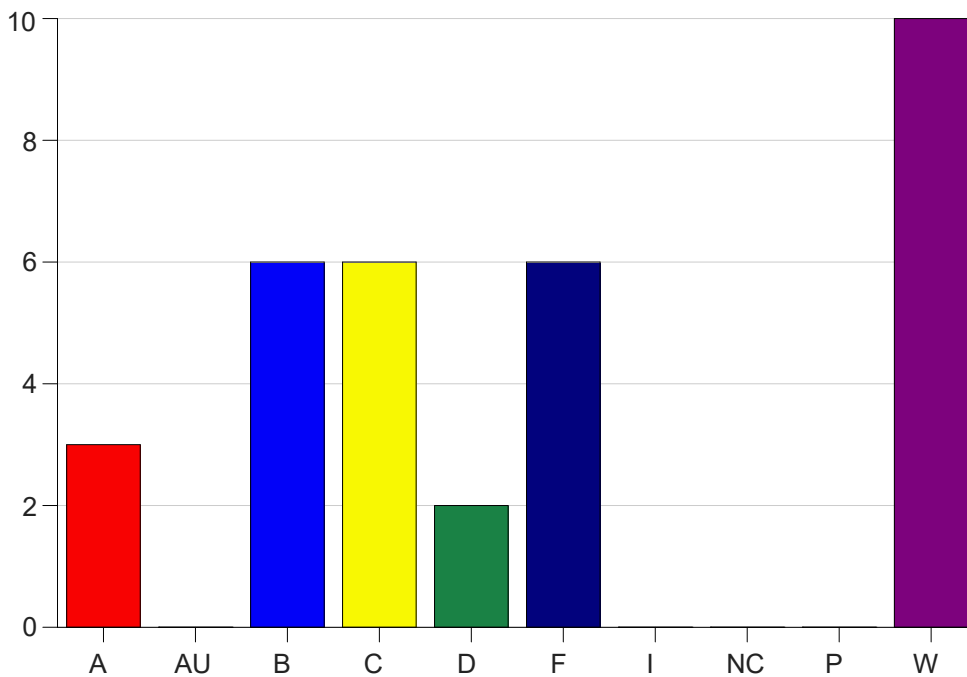

Louisiana State University Eunice

Grade Distribution by Course

2024 Summer Semester

Sep 16, 2024
4:04:18 PM

Course Work Course Number: MATH1015T

Course Work Count - All		A	AU	B	C	D	F	I	NC	P	W	Total
S1	Miller, C	1	0	3	4	2	3	0	0	0	7	20
TA	Parrino,G	2	0	3	2	0	3	0	0	0	3	13
Total		3	0	6	6	2	6	0	0	0	10	33