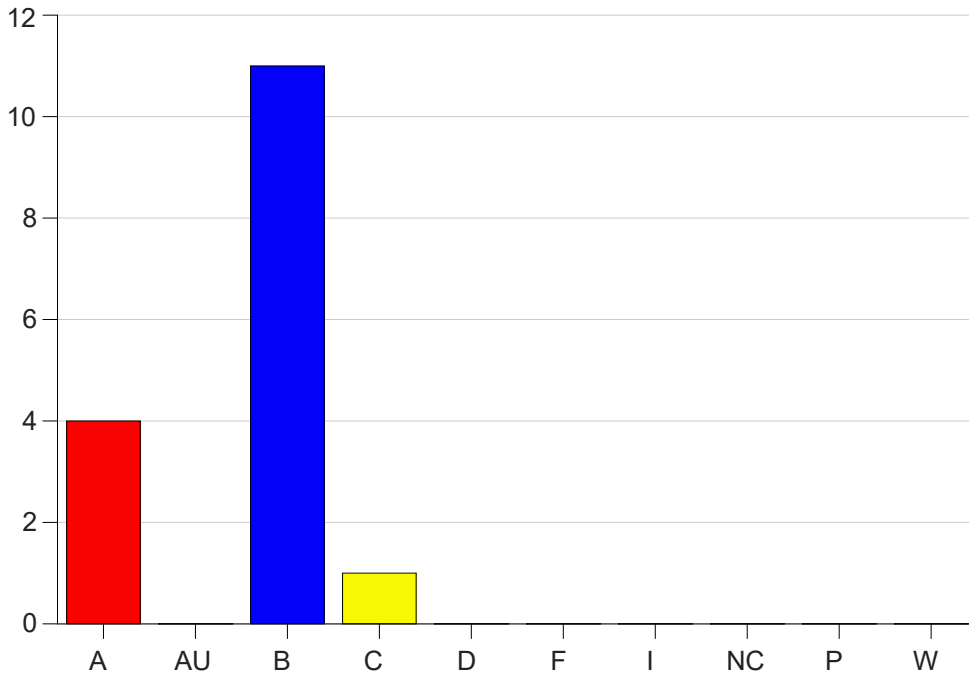

Louisiana State University Eunice

Grade Distribution by Course

2024 Summer Semester

Sep 16, 2024
4:04:18 PM

Course Work Course Number: SURT2102

Course Work Count - All		A	AU	B	C	D	F	I	NC	P	W	Total
90	Guillory,K	4	0	11	1	0	0	0	0	0	0	16
Total		4	0	11	1	0	0	0	0	0	0	16