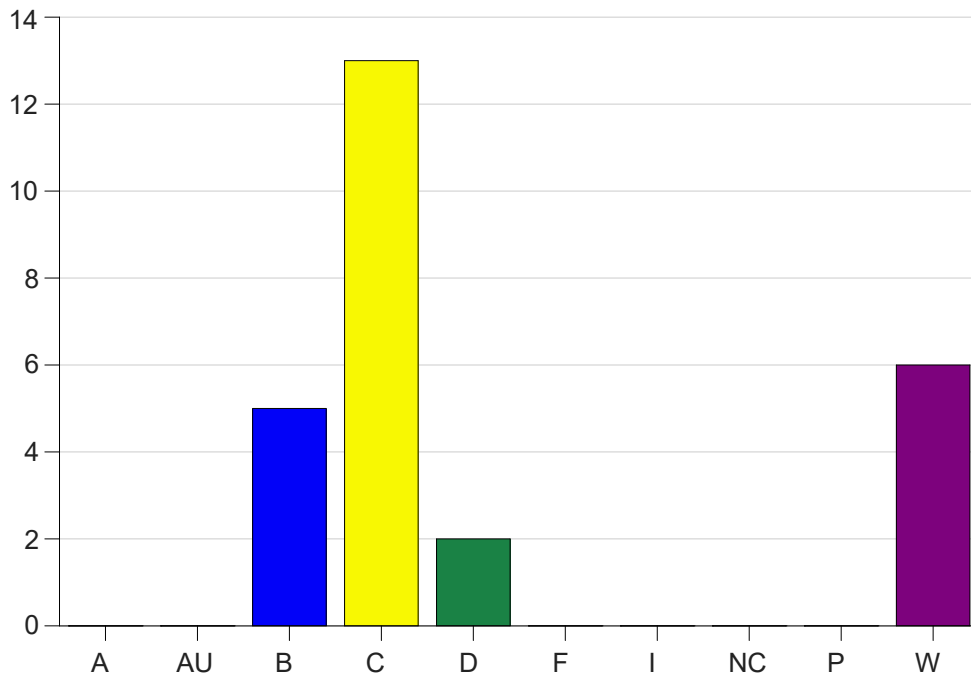

Louisiana State University Eunice

Grade Distribution by Course

2024 Summer Semester

Sep 16, 2024
4:04:18 PM

Course Work Course Number: BIOL1012

Course Work Count - All		A	AU	B	C	D	F	I	NC	P	W	Total
90	Al-Dujaili	0	0	5	13	2	0	0	0	0	6	26
Total		0	0	5	13	2	0	0	0	0	6	26