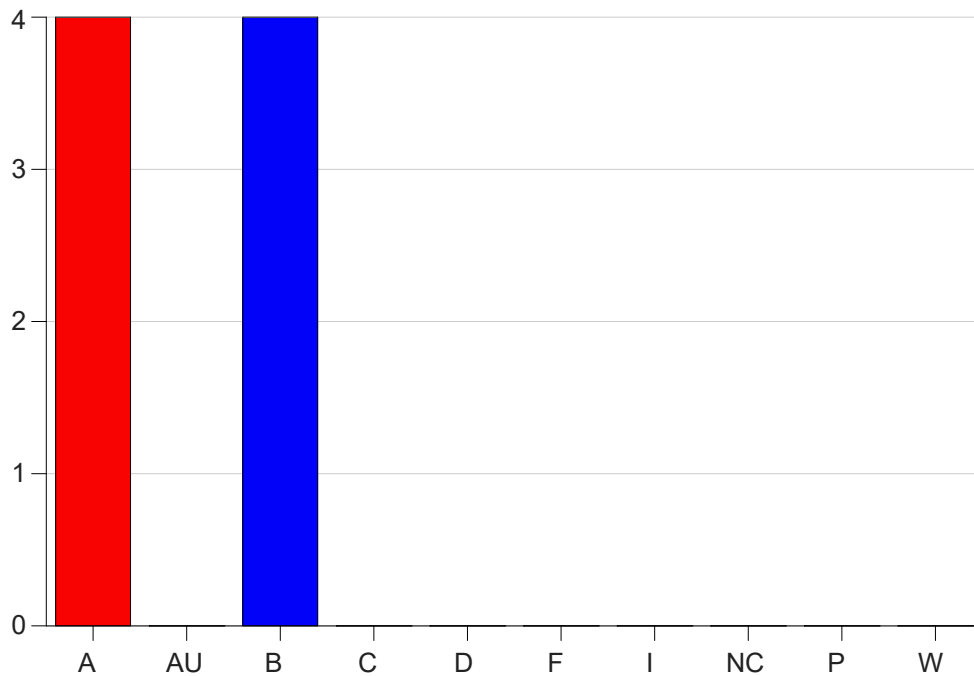

Louisiana State University Eunice

Grade Distribution by Course

2024 Summer Semester

Sep 16, 2024
4:04:18 PM

Course Work Course Number: DMS 2018

Course Work Count - All		A	AU	B	C	D	F	I	NC	P	W	Total
01	Leger,K	4	0	4	0	0	0	0	0	0	0	8
Total		4	0	4	0	0	0	0	0	0	0	8