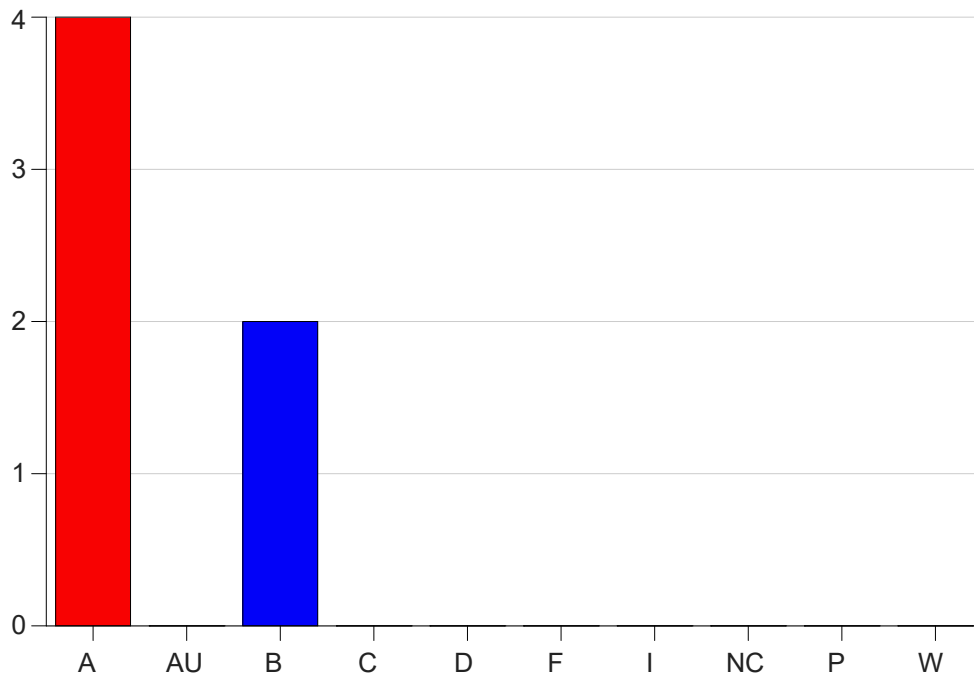

Louisiana State University Eunice

Grade Distribution by Course

2024 Summer Semester

Sep 16, 2024
4:04:18 PM

Course Work Course Number: FSCI2235

Course Work Count - All		A	AU	B	C	D	F	I	NC	P	W	Total
S1	Stack, R	4	0	2	0	0	0	0	0	0	0	6
Total		4	0	2	0	0	0	0	0	0	0	6