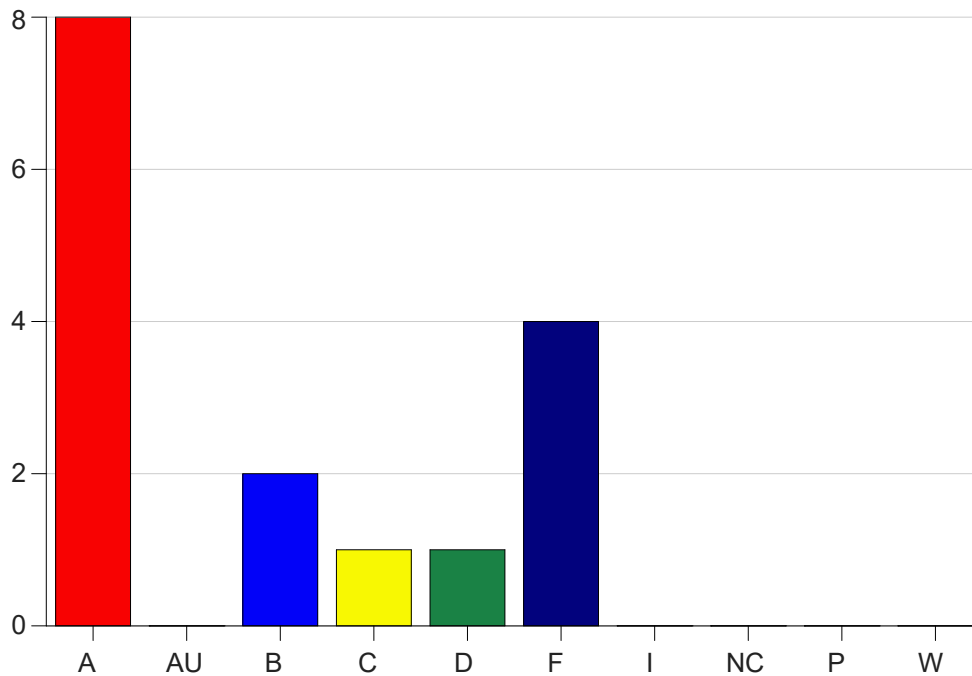

Louisiana State University Eunice

Grade Distribution by Course

2024 Summer Semester

Sep 16, 2024
4:04:18 PM

Course Work Course Number: HIST1003

Course Work Count - All		A	AU	B	C	D	F	I	NC	P	W	Total
L1	Alleman,M	8	0	2	1	1	4	0	0	0	0	16
Total		8	0	2	1	1	4	0	0	0	0	16