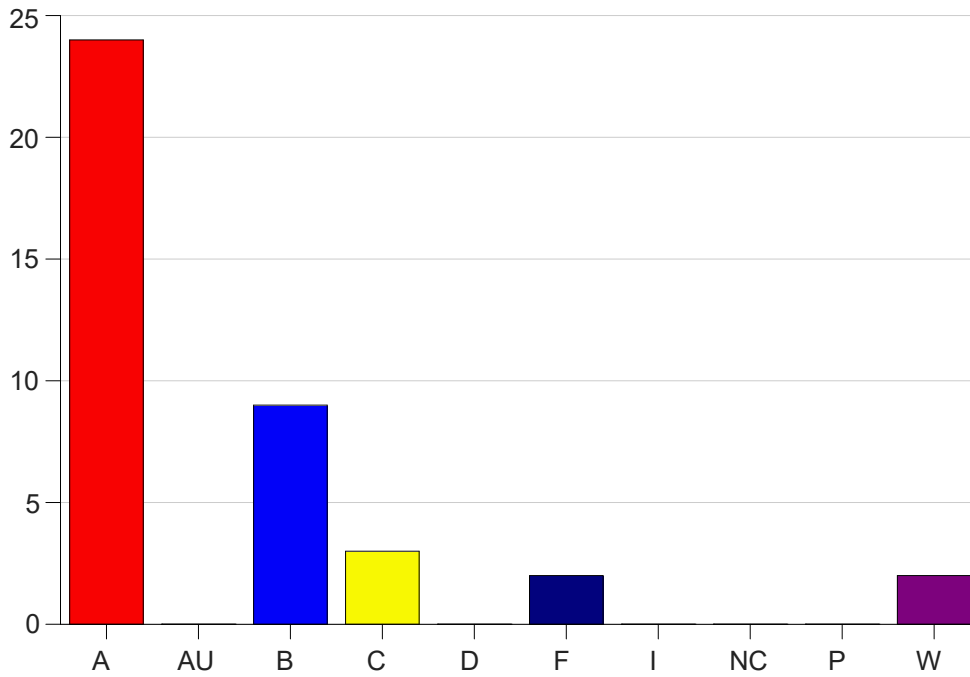

Louisiana State University Eunice

Grade Distribution by Course

2024 Summer Semester

Sep 16, 2024
4:04:18 PM

Course Work Course Number: HCM 2601

Course Work Count - All		A	AU	B	C	D	F	I	NC	P	W	Total
S1	Duet, B	14	0	8	2	0	2	0	0	0	1	27
S2	Sweet, K	10	0	1	1	0	0	0	0	0	1	13
Total		24	0	9	3	0	2	0	0	0	2	40