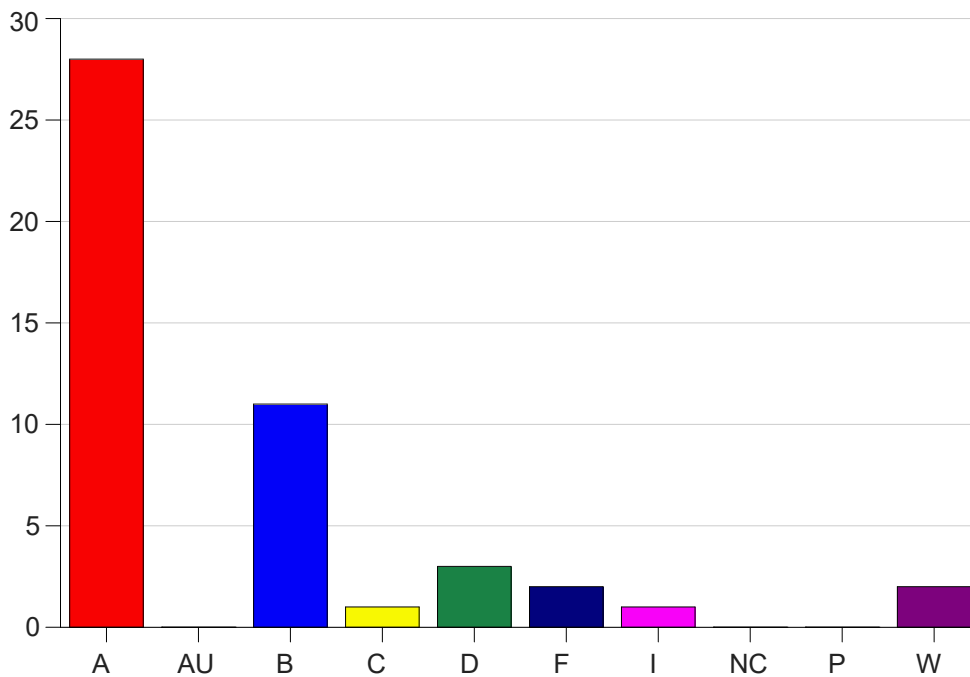

Louisiana State University Eunice

Grade Distribution by Course

2024 Summer Semester

Sep 16, 2024
4:04:18 PM

Course Work Course Number: CMST1061

Course Work Count - All		A	AU	B	C	D	F	I	NC	P	W	Total
L1	Brown, R	18	0	5	0	1	1	0	0	0	0	25
L2	Brown, R	10	0	6	1	2	1	1	0	0	2	23
Total		28	0	11	1	3	2	1	0	0	2	48