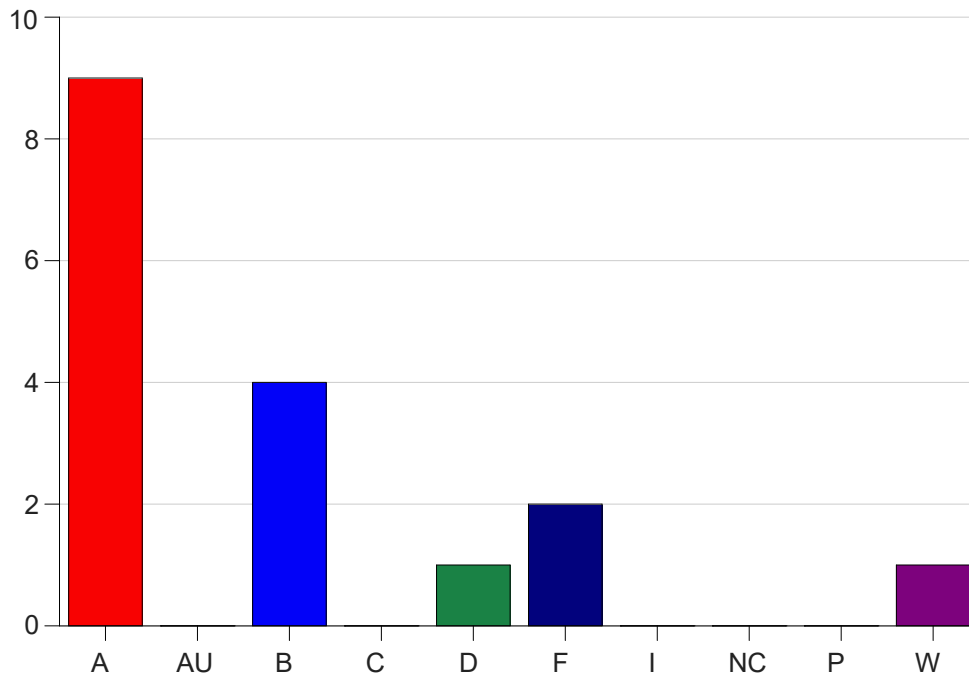

Louisiana State University Eunice

Grade Distribution by Course

2024 Summer Semester

Sep 16, 2024
4:04:18 PM

Course Work Course Number: RC 1001

Course Work Count - All		A	AU	B	C	D	F	I	NC	P	W	Total
70	Warner,K	9	0	4	0	1	2	0	0	0	1	17
Total		9	0	4	0	1	2	0	0	0	1	17