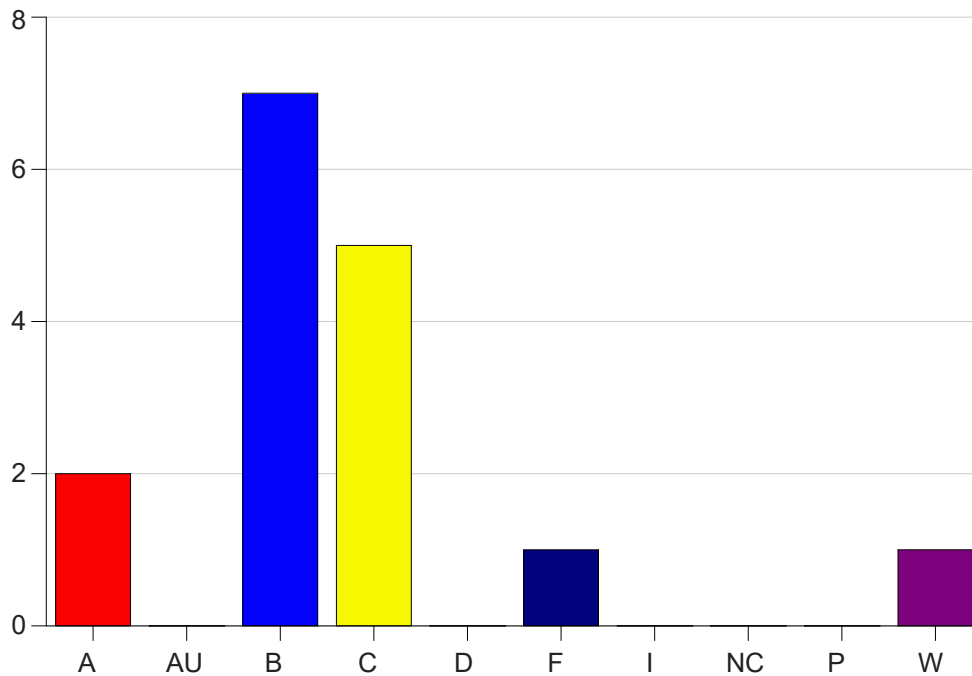

Louisiana State University Eunice

Grade Distribution by Course

2024 Summer Semester

Sep 16, 2024
4:04:18 PM

Course Work Course Number: BIOL1160

Course Work Count - All		A	AU	B	C	D	F	I	NC	P	W	Total
01	Dalfrey, K	2	0	7	5	0	1	0	0	0	1	16
Total		2	0	7	5	0	1	0	0	0	1	16