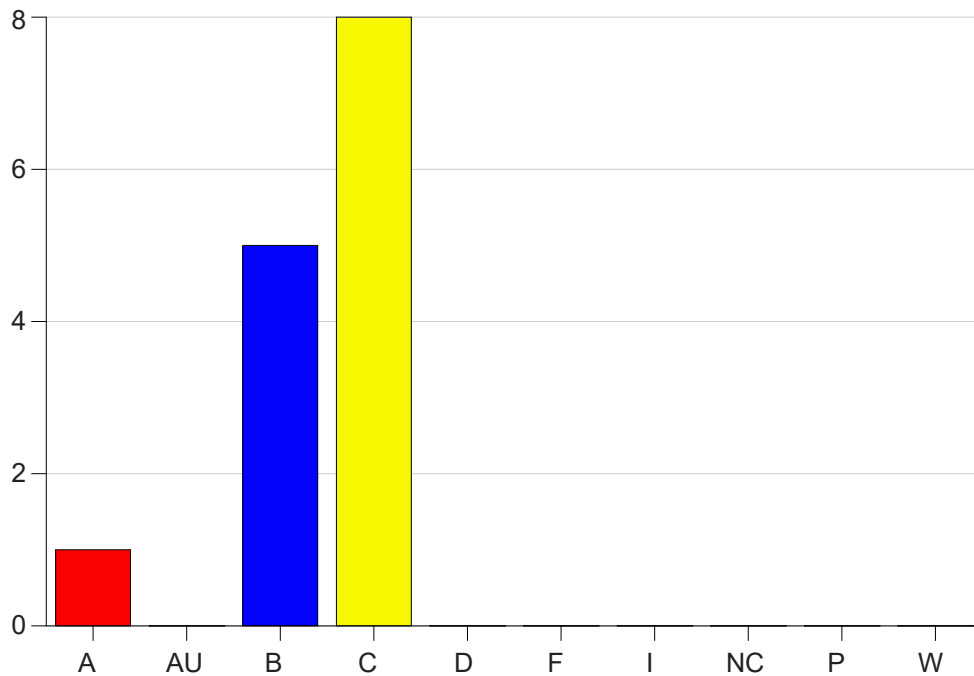

Louisiana State University Eunice

Grade Distribution by Course

2024 Summer Semester

Sep 16, 2024
4:04:18 PM

Course Work Course Number: RC 2019

Course Work Count - All		A	AU	B	C	D	F	I	NC	P	W	Total
25	Warner,K	1	0	5	8	0	0	0	0	0	0	14
Total		1	0	5	8	0	0	0	0	0	0	14