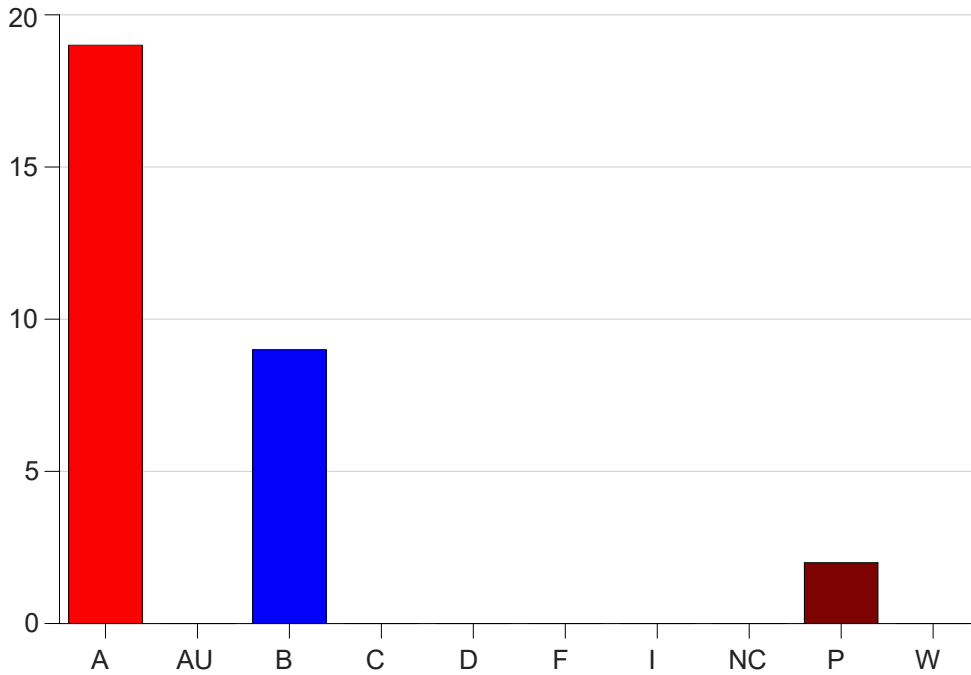

Louisiana State University Eunice

Grade Distribution by Course

2024 Summer Semester

Sep 16, 2024
4:04:18 PM

Course Work Course Number: RADT2091

Course Work Count - All		A	AU	B	C	D	F	I	NC	P	W	Total
91	RodriguezE	7	0	3	0	0	0	0	0	0	0	10
92	Green,A	4	0	5	0	0	0	0	0	0	0	9
93	RodriguezE	8	0	1	0	0	0	0	0	2	0	11
Total		19	0	9	0	0	0	0	0	2	0	30