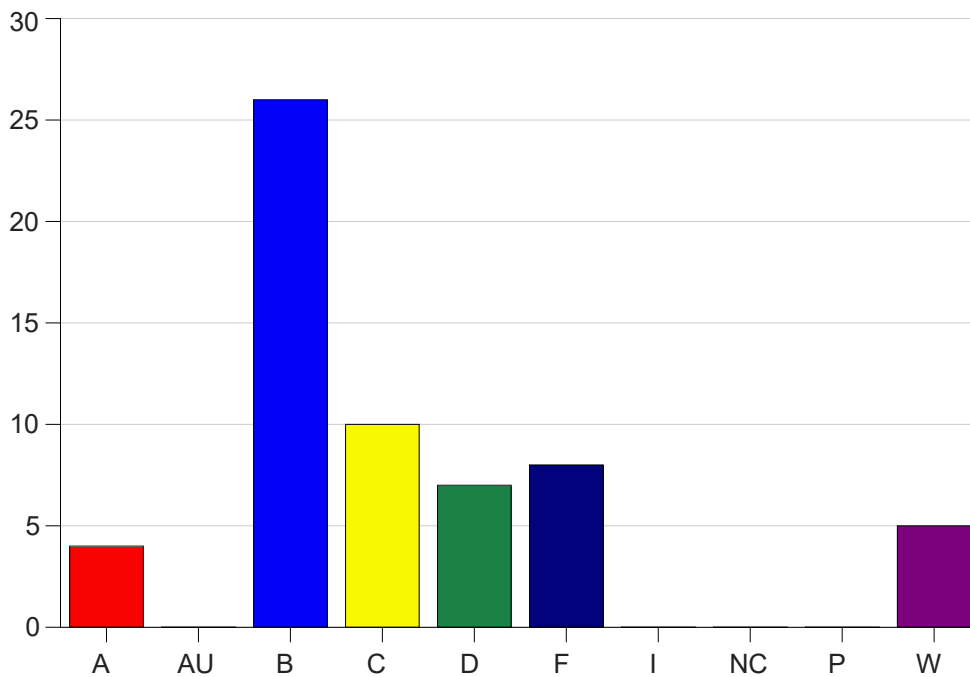

Louisiana State University Eunice

Grade Distribution by Course

2024 Summer Semester

Sep 16, 2024
4:04:18 PM

Course Work Course Number: MATH1425

Course Work Count - All		A	AU	B	C	D	F	I	NC	P	W	Total
25	Vidrine, E	2	0	10	6	5	4	0	0	0	4	31
L1	Vidrine, E	2	0	16	4	2	4	0	0	0	1	29
Total		4	0	26	10	7	8	0	0	0	5	60