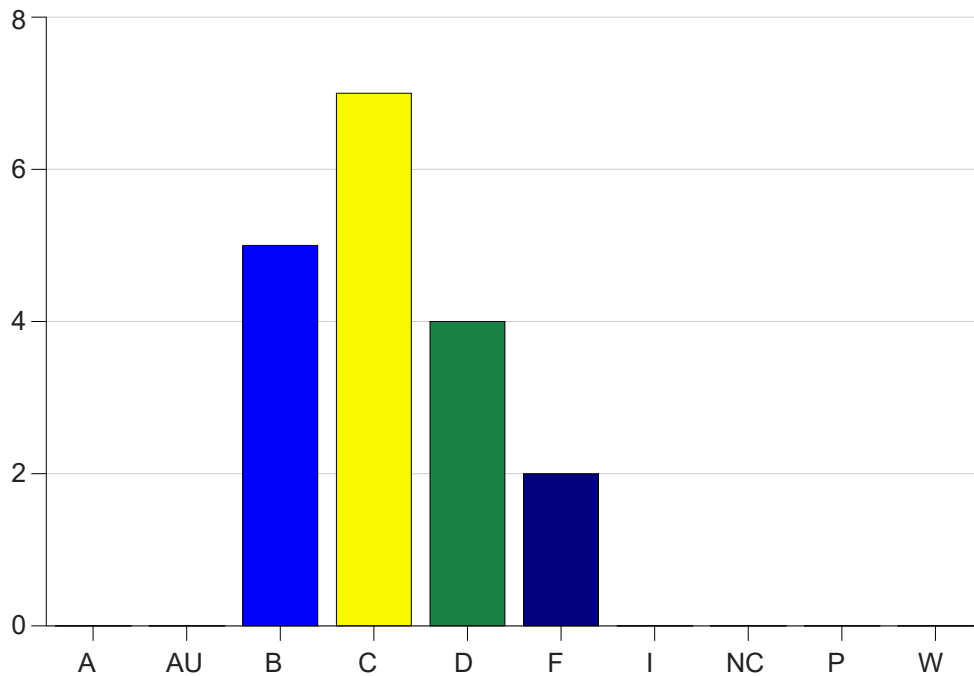

Louisiana State University Eunice

Grade Distribution by Course

2024 Summer Semester

Sep 16, 2024
4:04:18 PM

Course Work Course Number: ENVS1126

Course Work Count - All		A	AU	B	C	D	F	I	NC	P	W	Total
L1	Borill, B	0	0	5	7	4	2	0	0	0	0	18
Total		0	0	5	7	4	2	0	0	0	0	18