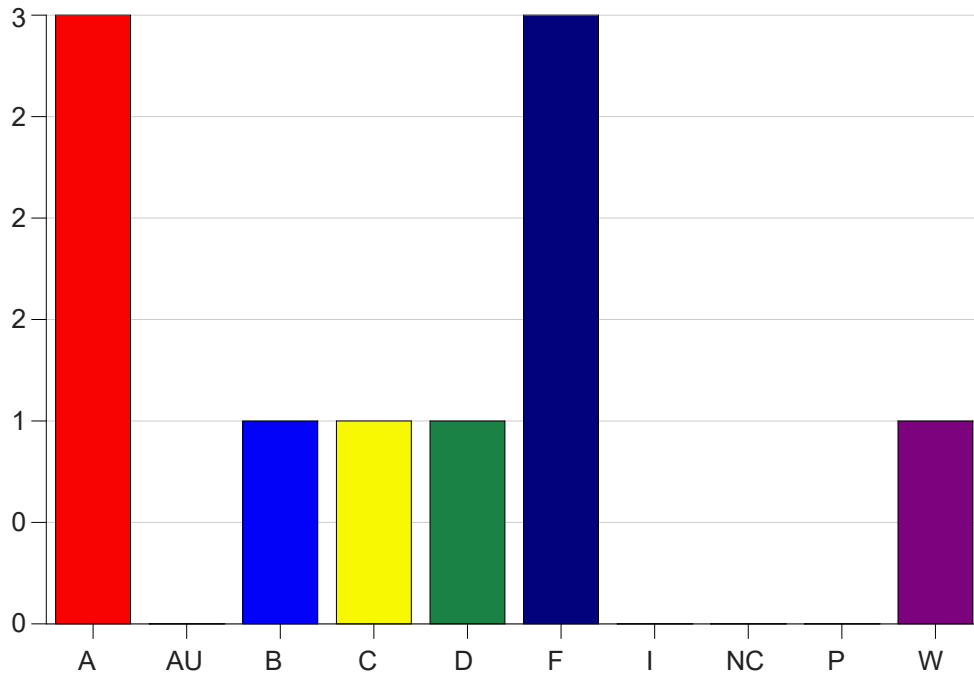

Louisiana State University Eunice

Grade Distribution by Course

2024 Summer Semester

Sep 16, 2024
4:04:18 PM

Course Work Course Number: CJ 1107

Course Work Count - All		A	AU	B	C	D	F	I	NC	P	W	Total
S1	Herko, J	3	0	1	1	1	3	0	0	0	1	10
Total		3	0	1	1	1	3	0	0	0	1	10