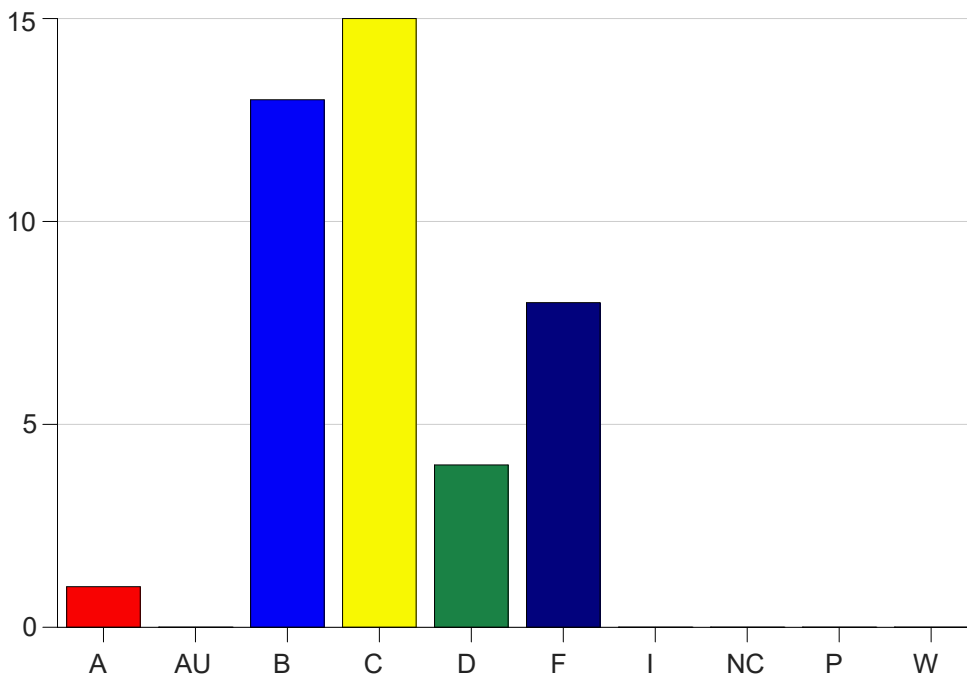

Louisiana State University Eunice

Grade Distribution by Course

2024 Summer Semester

Sep 16, 2024
4:04:18 PM

Course Work Course Number: MUS 1751

Course Work Count - All		A	AU	B	C	D	F	I	NC	P	W	Total
L1	Locy,R	1	0	8	10	3	3	0	0	0	0	25
L2	Locy,R	0	0	5	5	1	5	0	0	0	0	16
Total		1	0	13	15	4	8	0	0	0	0	41