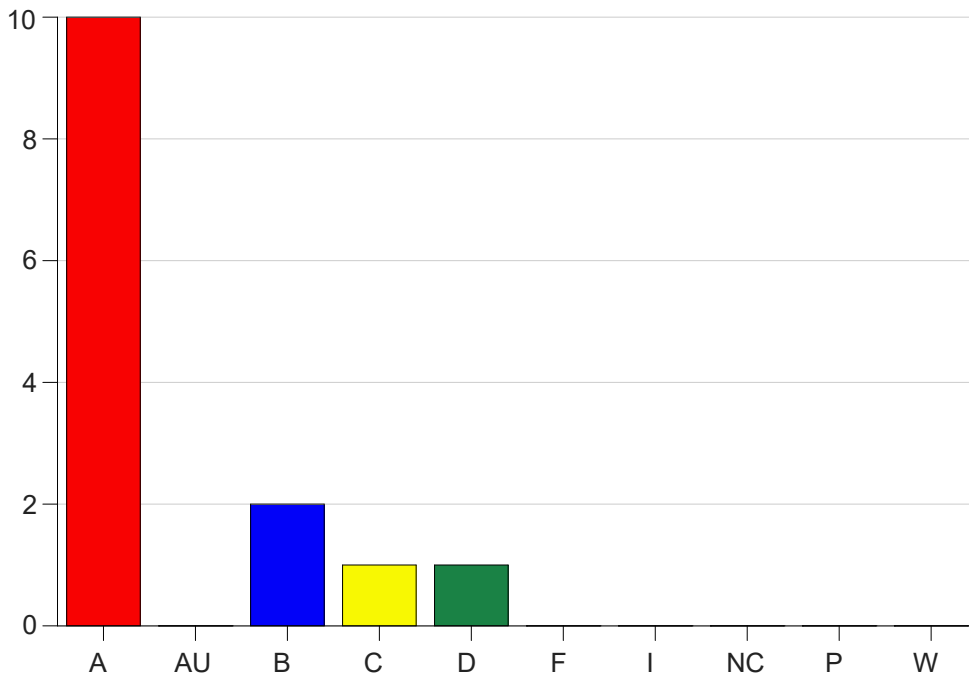

Louisiana State University Eunice

Grade Distribution by Course

2024 Summer Semester

Sep 16, 2024
4:04:18 PM

Course Work Course Number: PSYC2076

Course Work Count - All		A	AU	B	C	D	F	I	NC	P	W	Total
25	Ford, S	10	0	2	1	1	0	0	0	0	0	14
Total		10	0	2	1	1	0	0	0	0	0	14