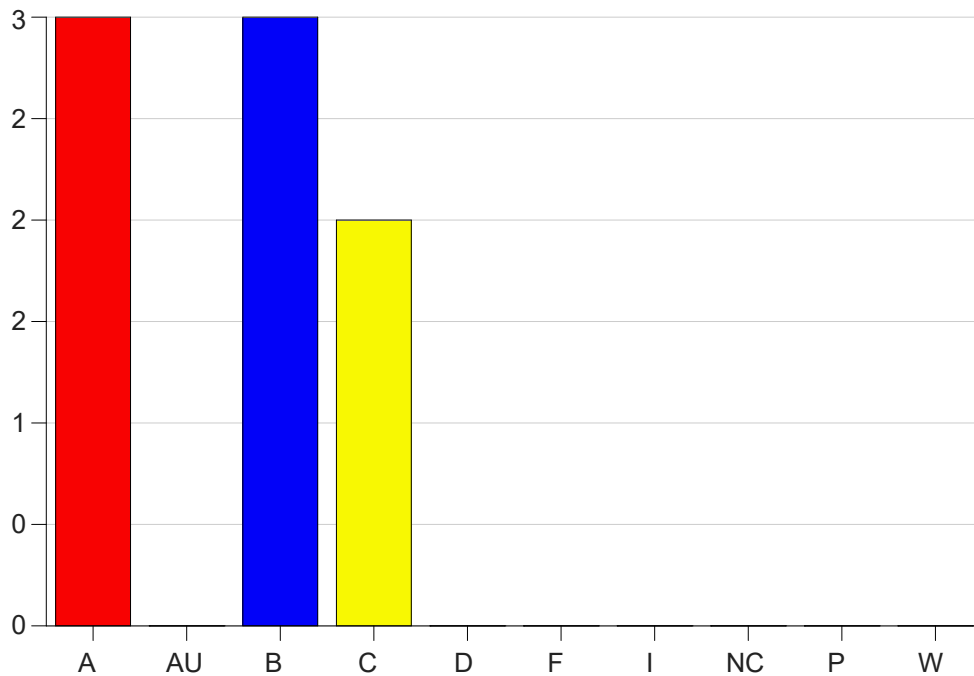

Louisiana State University Eunice

Grade Distribution by Course

2024 Summer Semester

Sep 16, 2024
4:04:18 PM

Course Work Course Number: DMS 2015

Course Work Count - All		A	AU	B	C	D	F	I	NC	P	W	Total
01	Leger,K	3	0	3	2	0	0	0	0	0	0	8
Total		3	0	3	2	0	0	0	0	0	0	8