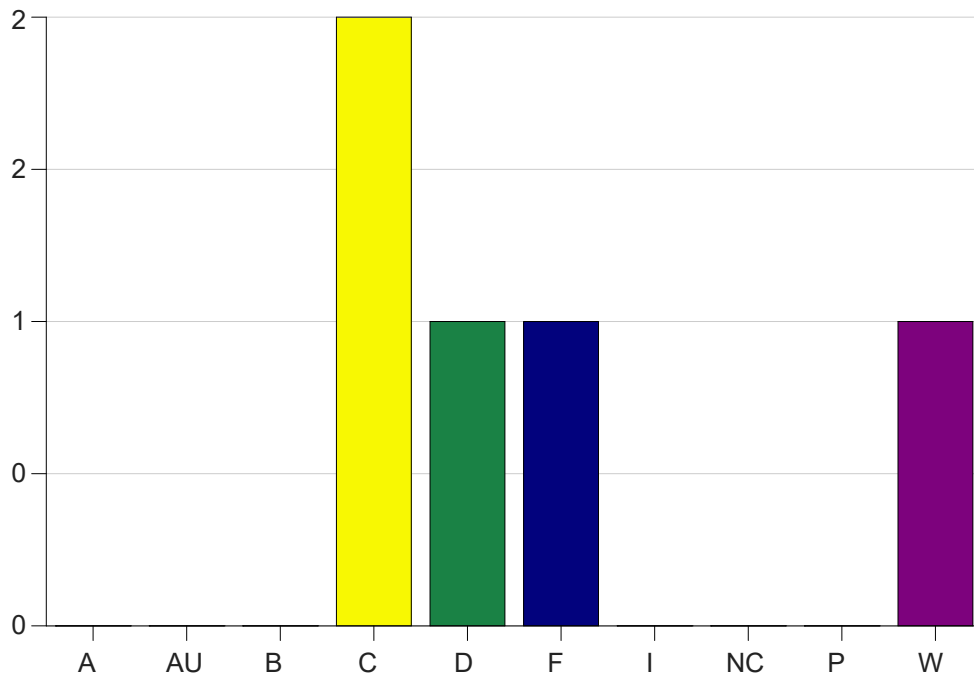

Louisiana State University Eunice

Grade Distribution by Course

2024 Summer Semester

Sep 16, 2024
4:04:18 PM

Course Work Course Number: MATH1020

Course Work Count - All		A	AU	B	C	D	F	I	NC	P	W	Total
25	Parrino,G	0	0	0	2	1	1	0	0	0	1	5
Total		0	0	0	2	1	1	0	0	0	1	5