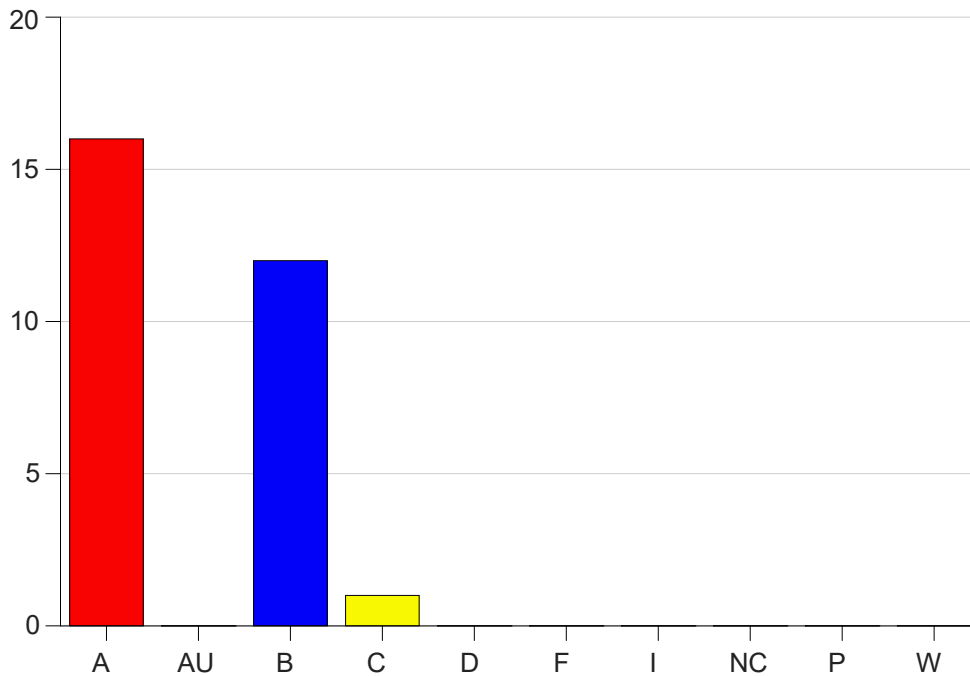

Louisiana State University Eunice

Grade Distribution by Course

2024 Summer Semester

Sep 16, 2024
4:04:18 PM

Course Work Course Number: NURS2432

Course Work Count - All		A	AU	B	C	D	F	I	NC	P	W	Total
25	Perrin,J	16	0	12	1	0	0	0	0	0	0	29
Total		16	0	12	1	0	0	0	0	0	0	29