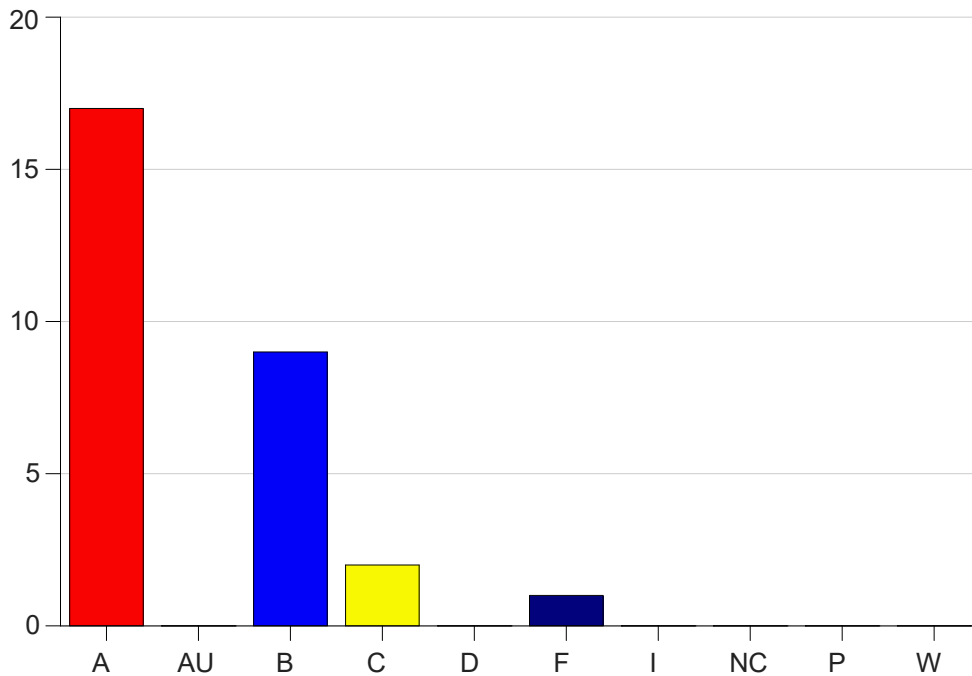

Louisiana State University Eunice

Grade Distribution by Course

2024 Summer Semester

Sep 16, 2024
4:04:18 PM

Course Work Course Number: ALLH1025

Course Work Count - All		A	AU	B	C	D	F	I	NC	P	W	Total
S1	Asbury,D	17	0	9	2	0	1	0	0	0	0	29
Total		17	0	9	2	0	1	0	0	0	0	29