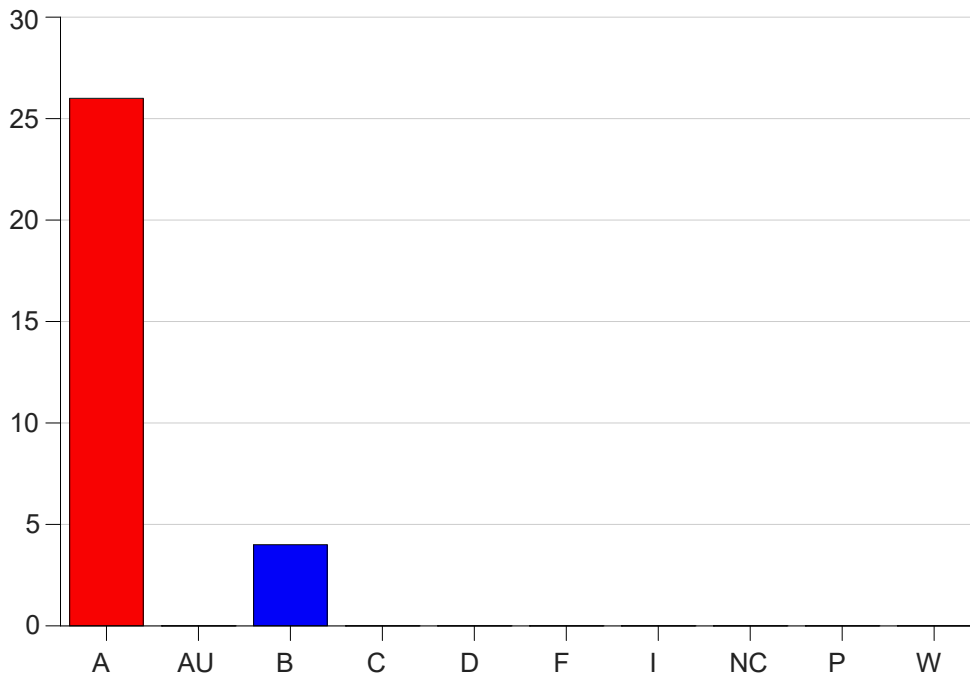

Louisiana State University Eunice

Grade Distribution by Course

2024 Summer Semester

Sep 16, 2024
4:04:18 PM

Course Work Course Number: RADT1001

Course Work Count - All		A	AU	B	C	D	F	I	NC	P	W	Total
30	Williams,G	26	0	4	0	0	0	0	0	0	0	30
Total		26	0	4	0	0	0	0	0	0	0	30