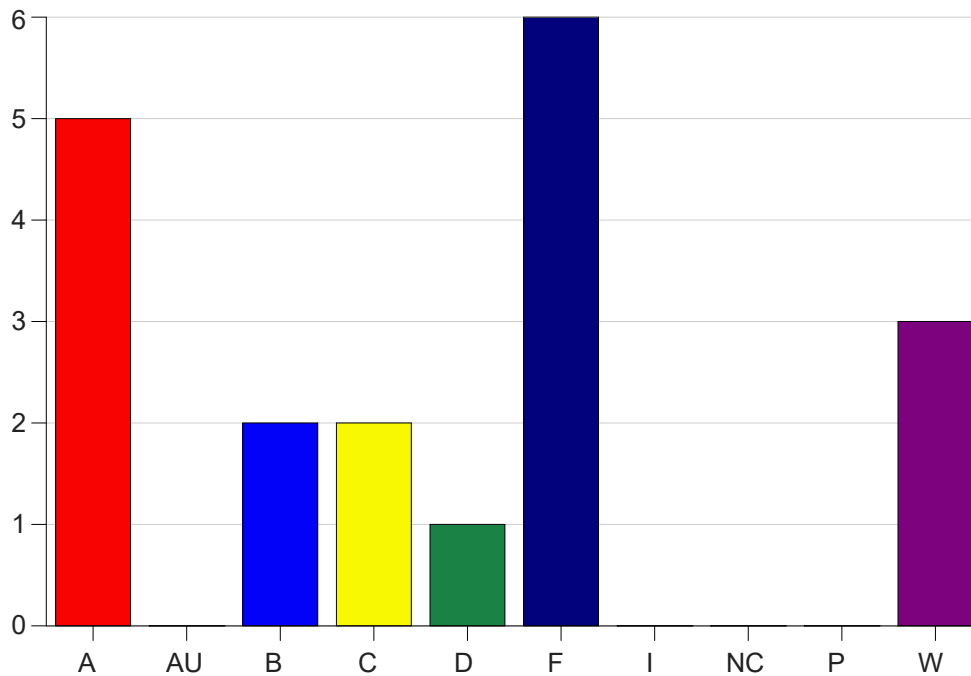

Louisiana State University Eunice

Grade Distribution by Course

2024 Summer Semester

Sep 16, 2024
4:04:18 PM

Course Work Course Number: ENGL1001T

Course Work Count - All		A	AU	B	C	D	F	I	NC	P	W	Total
L1	Emmons, L	5	0	2	2	1	6	0	0	0	3	19
Total		5	0	2	2	1	6	0	0	0	3	19