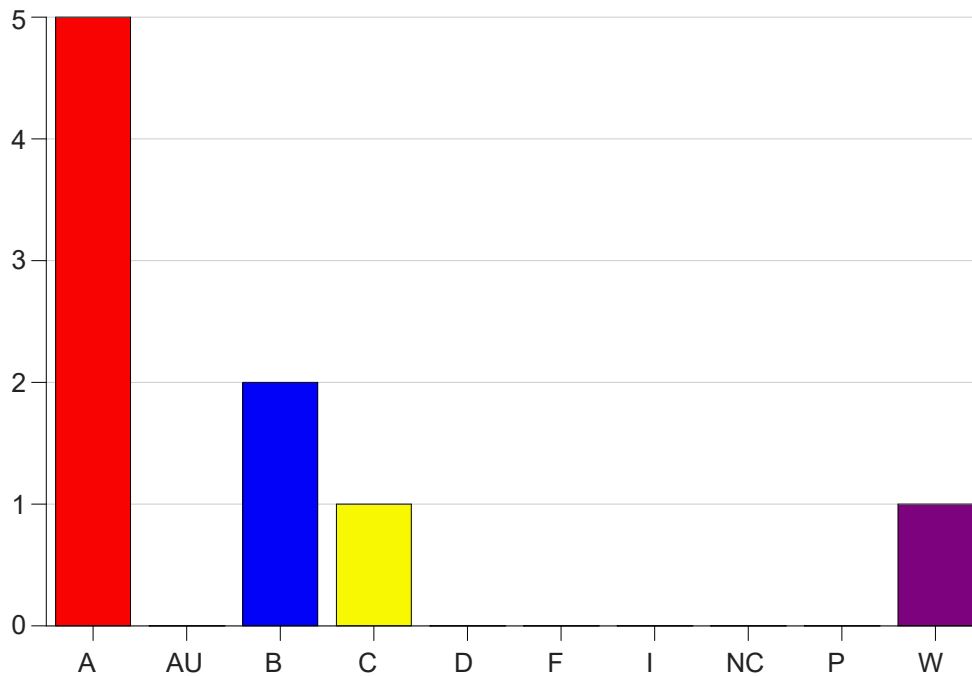

Louisiana State University Eunice

Grade Distribution by Course

2024 Summer Semester

Sep 16, 2024
4:04:18 PM

Course Work Course Number: CHEM1001

Course Work Count - All		A	AU	B	C	D	F	I	NC	P	W	Total
25	Borill, B	5	0	2	1	0	0	0	0	0	1	9
Total		5	0	2	1	0	0	0	0	0	1	9