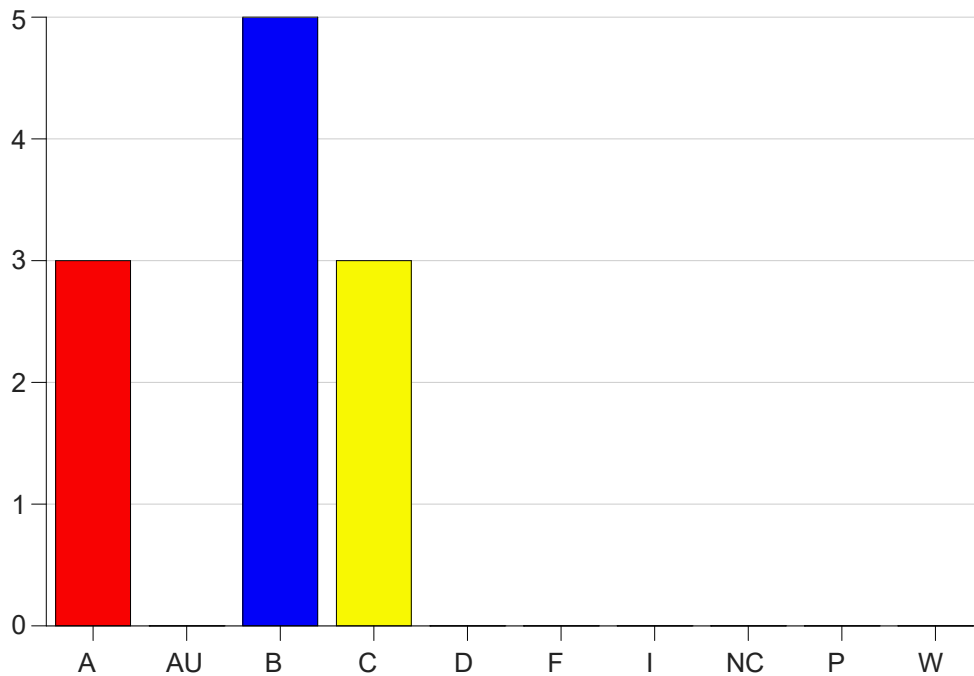

Louisiana State University Eunice

Grade Distribution by Course

2024 Summer Semester

Sep 16, 2024
4:04:18 PM

Course Work Course Number: BIOL2161

Course Work Count - All		A	AU	B	C	D	F	I	NC	P	W	Total
90	Marcel, A	3	0	5	3	0	0	0	0	0	0	11
Total		3	0	5	3	0	0	0	0	0	0	11