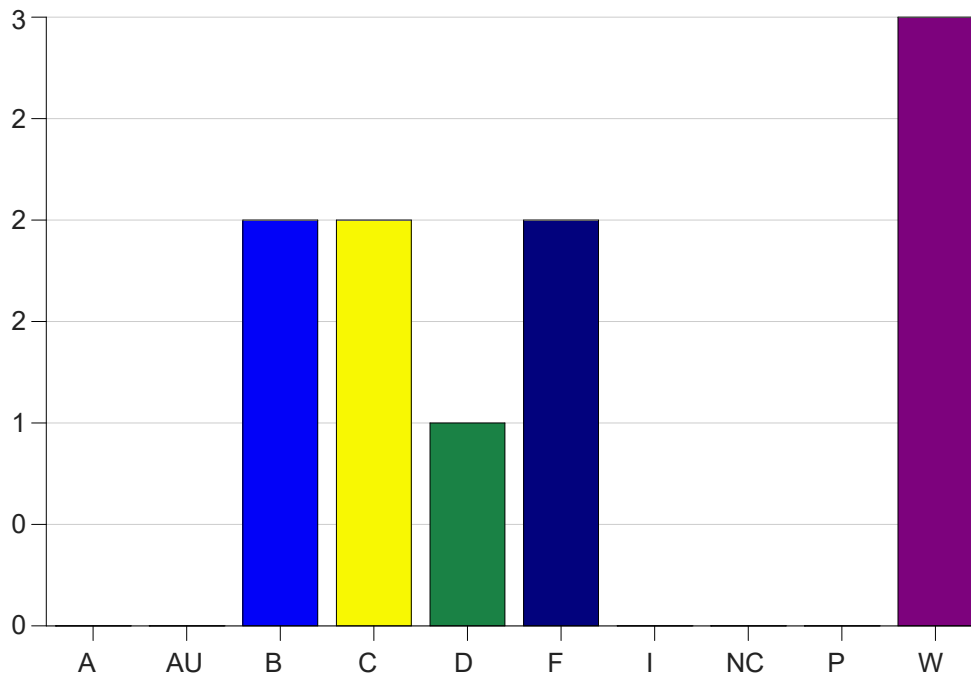

Louisiana State University Eunice

Grade Distribution by Course

2024 Summer Semester

Sep 16, 2024
4:04:18 PM

Course Work Course Number: MATH1021T

Course Work Count - All		A	AU	B	C	D	F	I	NC	P	W	Total
20	Jean, J	0	0	2	2	1	2	0	0	0	3	10
Total		0	0	2	2	1	2	0	0	0	3	10