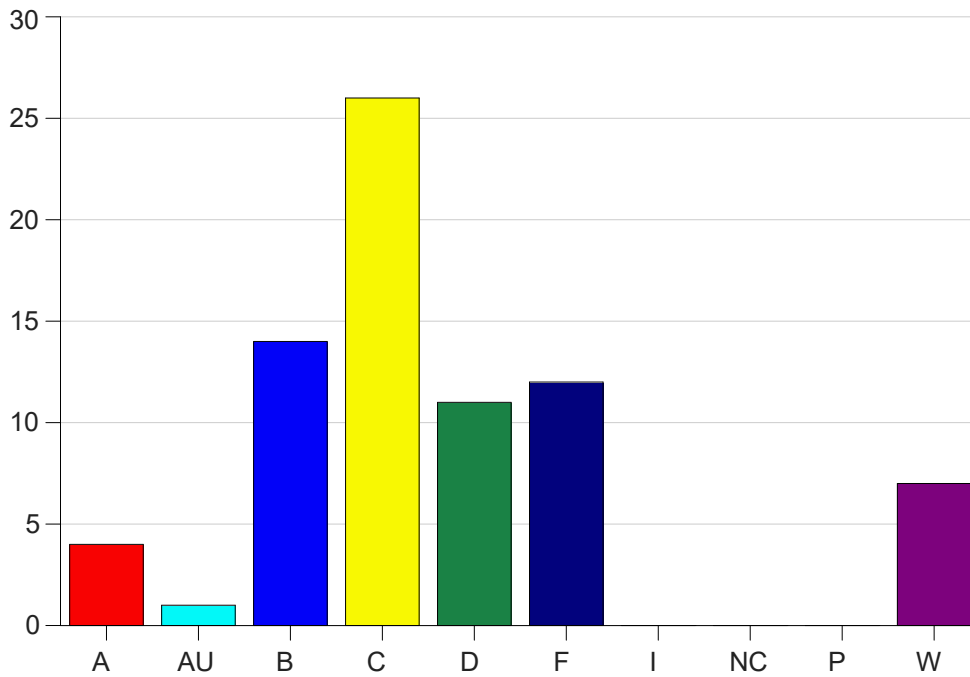

Louisiana State University Eunice

Grade Distribution by Course

2024 Summer Semester

Sep 16, 2024
4:04:18 PM

Course Work Course Number: BIOL1001

Course Work Count - All		A	AU	B	C	D	F	I	NC	P	W	Total
25	Jariel,D	1	1	6	9	4	6	0	0	0	1	28
26	Dalfrey, K	1	0	6	7	7	6	0	0	0	2	29
L1	Jariel,D	2	0	2	10	0	0	0	0	0	4	18
Total		4	1	14	26	11	12	0	0	0	7	75