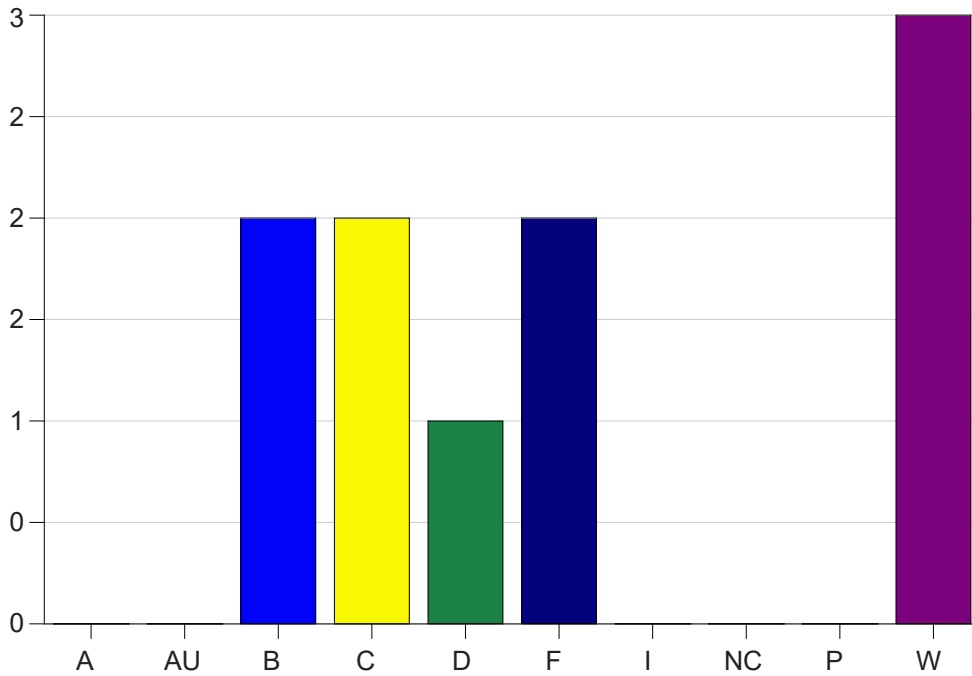

Louisiana State University Eunice

Grade Distribution by Course

2024 Summer Semester

Sep 16, 2024
4:04:18 PM

Course Work Course Number: MATH0022T

Course Work Count - All		A	AU	B	C	D	F	I	NC	P	W	Total
20	Jean, J	0	0	2	2	1	2	0	0	0	3	10
Total		0	0	2	2	1	2	0	0	0	3	10