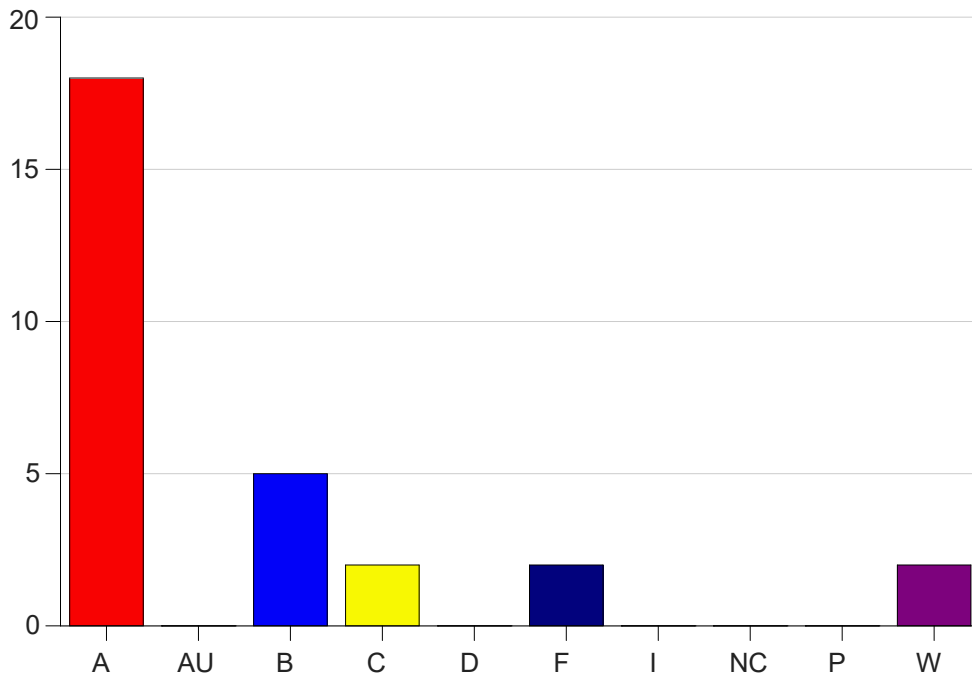

Louisiana State University Eunice

Grade Distribution by Course

2024 Summer Semester

Sep 16, 2024
4:04:18 PM

Course Work Course Number: SOCL2001

Course Work Count - All		A	AU	B	C	D	F	I	NC	P	W	Total
25	Robinson,J	18	0	5	2	0	2	0	0	0	2	29
Total		18	0	5	2	0	2	0	0	0	2	29