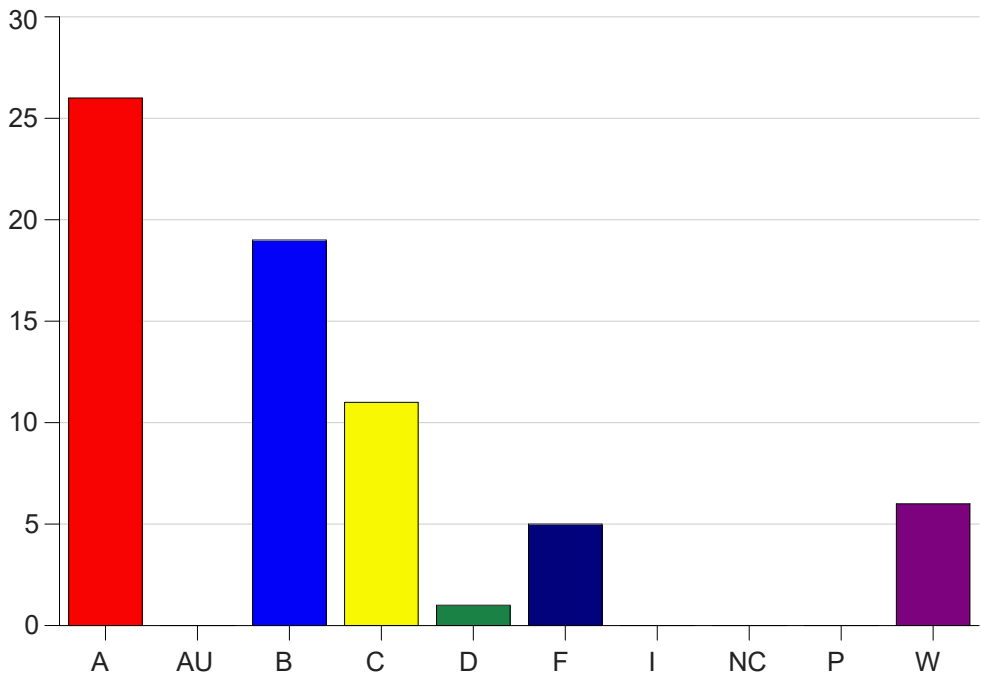

Louisiana State University Eunice

Grade Distribution by Course

2024 Summer Semester

Sep 16, 2024
4:04:18 PM

Course Work Course Number: ENGL1002

Course Work Count - All		A	AU	B	C	D	F	I	NC	P	W	Total
35	Cavell,M	20	0	6	2	0	1	0	0	0	1	30
L1	Meche,J	1	0	2	3	1	3	0	0	0	4	14
L2	Stone, T	5	0	11	6	0	1	0	0	0	1	24
Total		26	0	19	11	1	5	0	0	0	6	68