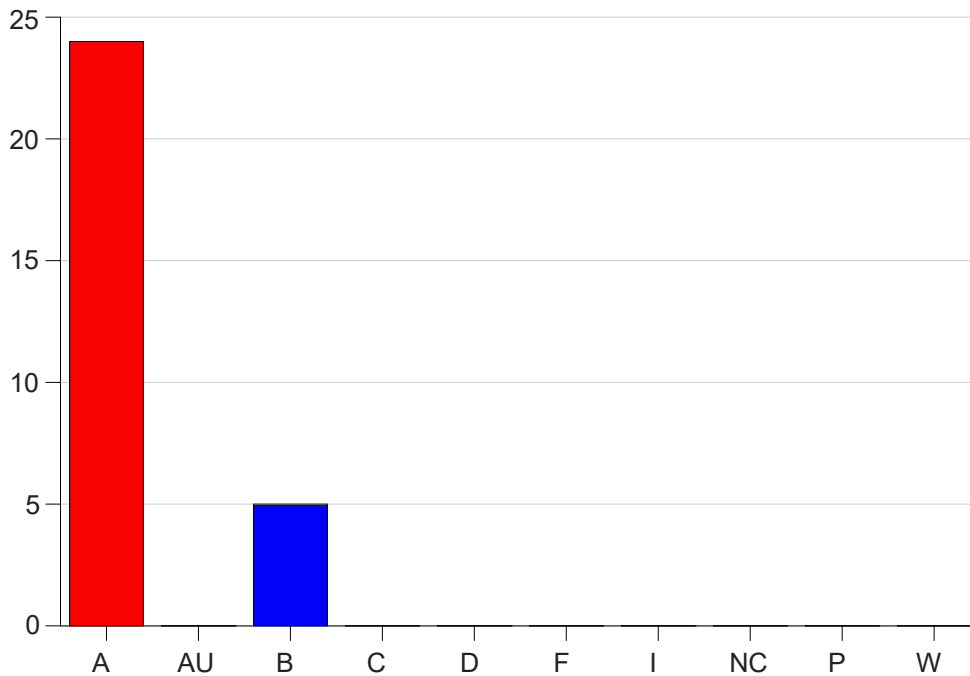

Louisiana State University Eunice

Grade Distribution by Course

2024 Summer Semester

Sep 16, 2024
4:04:18 PM

Course Work Course Number: NURS2430

Course Work Count - All		A	AU	B	C	D	F	I	NC	P	W	Total
50	Perrin,J	24	0	5	0	0	0	0	0	0	0	29
Total		24	0	5	0	0	0	0	0	0	0	29