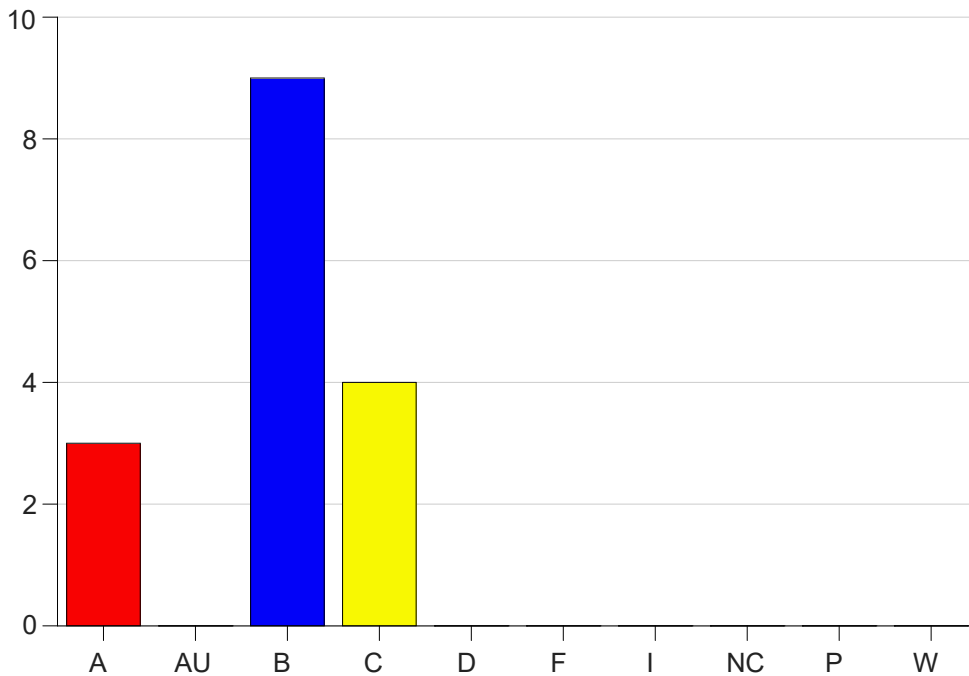

Louisiana State University Eunice

Grade Distribution by Course

2024 Summer Semester

Sep 16, 2024
4:04:18 PM

Course Work Course Number: SURT2100

Course Work Count - All		A	AU	B	C	D	F	I	NC	P	W	Total
01	Guillory,K	3	0	9	4	0	0	0	0	0	0	16
Total		3	0	9	4	0	0	0	0	0	0	16