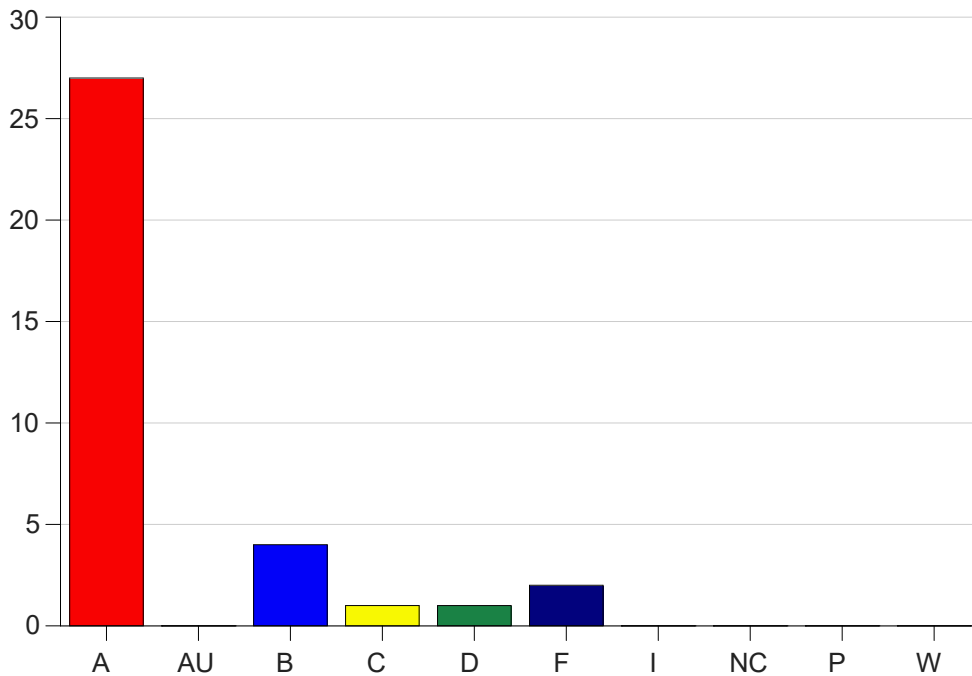

Louisiana State University Eunice

Grade Distribution by Course

2024 Summer Semester

Sep 16, 2024
4:04:18 PM

Course Work Course Number: PSYC2070

Course Work Count - All		A	AU	B	C	D	F	I	NC	P	W	Total
25	Narby,D	27	0	4	1	1	2	0	0	0	0	35
Total		27	0	4	1	1	2	0	0	0	0	35