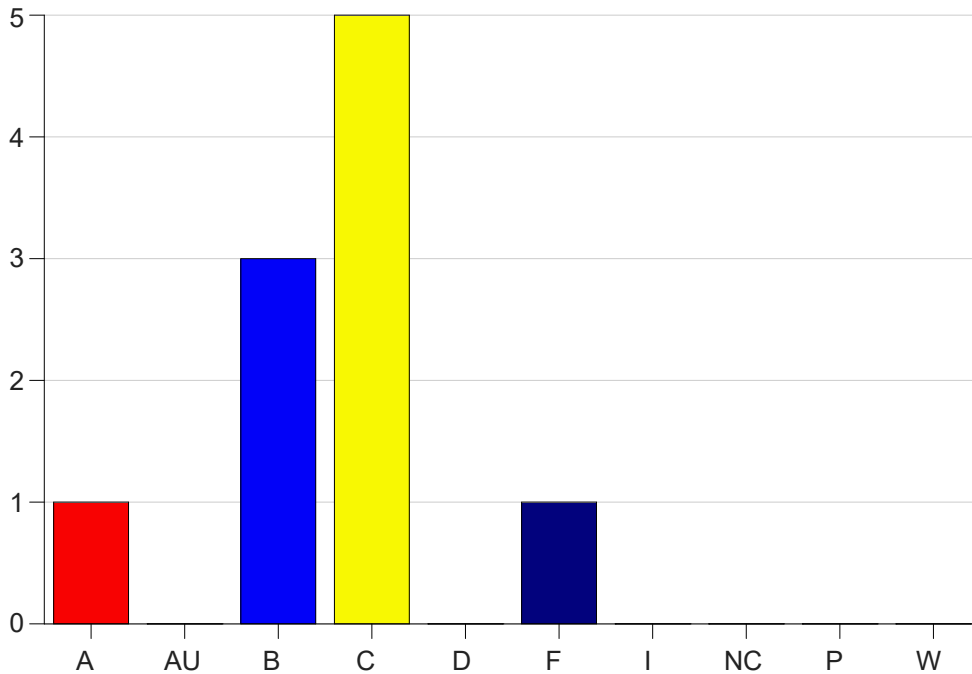

Louisiana State University Eunice

Grade Distribution by Course

2024 Summer Semester

Sep 16, 2024
4:04:18 PM

Course Work Course Number: BIOL1002

Course Work Count - All		A	AU	B	C	D	F	I	NC	P	W	Total
L1	Jariel,D	1	0	3	5	0	1	0	0	0	0	10
Total		1	0	3	5	0	1	0	0	0	0	10