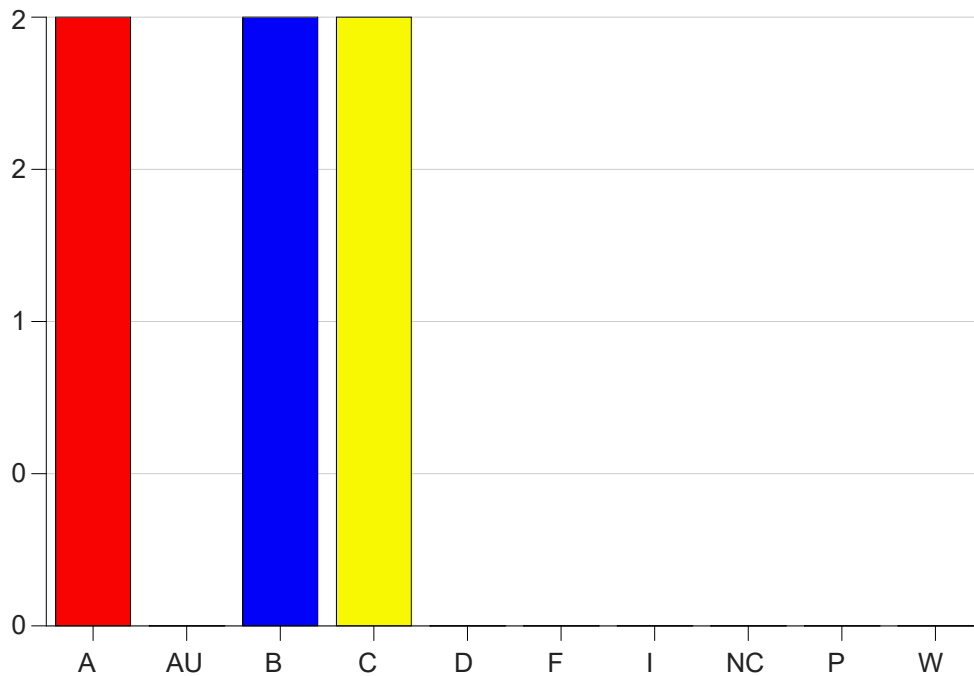

Louisiana State University Eunice

Grade Distribution by Course

2024 Summer Semester

Sep 16, 2024
4:04:18 PM

Course Work Course Number: BIOL2051

Course Work Count - All		A	AU	B	C	D	F	I	NC	P	W	Total
01	Al-Dujaili	2	0	2	2	0	0	0	0	0	0	6
Total		2	0	2	2	0	0	0	0	0	0	6