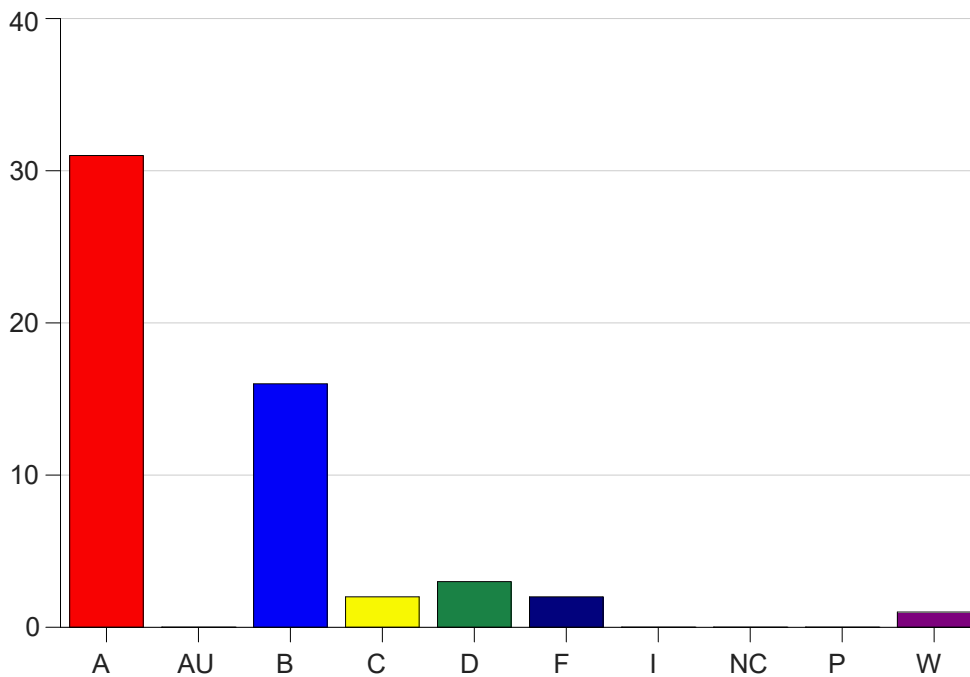

Louisiana State University Eunice

Grade Distribution by Course

2024 Summer Semester

Sep 16, 2024
4:04:18 PM

Course Work Course Number: PSYC2000

Course Work Count - All		A	AU	B	C	D	F	I	NC	P	W	Total
L1	Narby,D	17	0	8	1	2	0	0	0	0	0	28
L2	Ford, S	14	0	8	1	1	2	0	0	0	1	27
Total		31	0	16	2	3	2	0	0	0	1	55