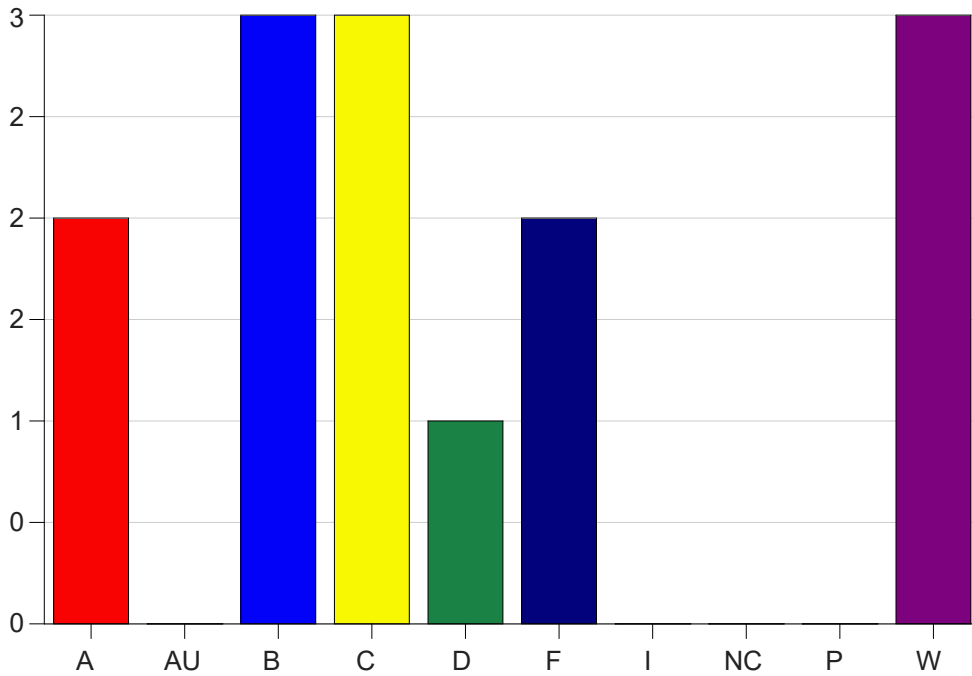

Louisiana State University Eunice

Grade Distribution by Course

2024 Summer Semester

Sep 16, 2024
4:04:18 PM

Course Work Course Number: MATH1015

Course Work Count - All		A	AU	B	C	D	F	I	NC	P	W	Total
L1	Arabie, L	2	0	3	3	1	2	0	0	0	3	14
Total		2	0	3	3	1	2	0	0	0	3	14