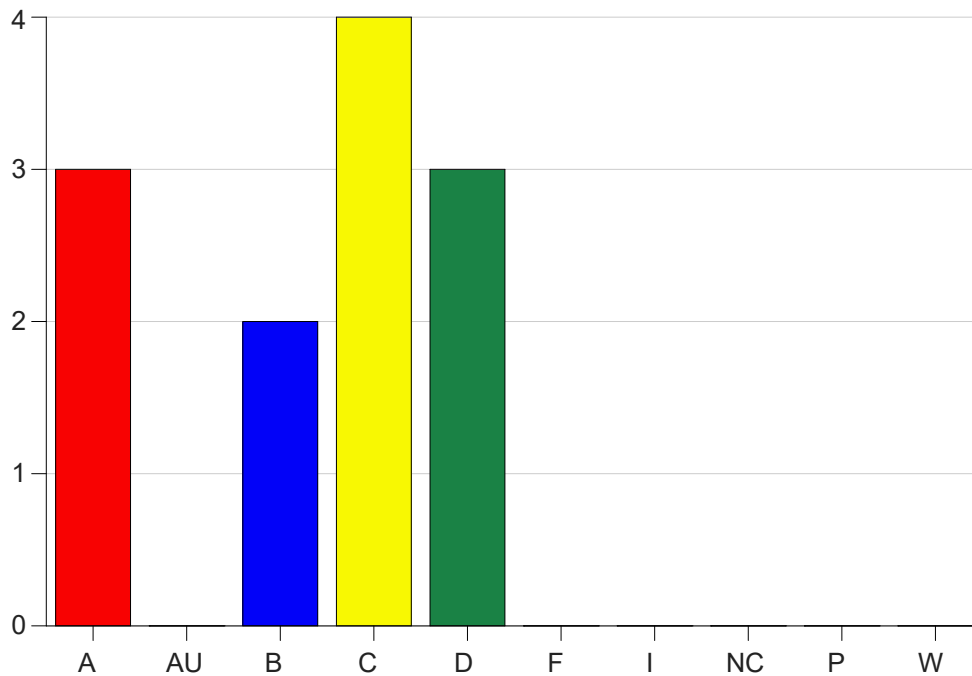

Louisiana State University Eunice

Grade Distribution by Course

2024 Summer Semester

Sep 16, 2024
4:04:18 PM

Course Work Course Number: BIOL2160

Course Work Count - All		A	AU	B	C	D	F	I	NC	P	W	Total
01	Dalfrey, K	3	0	2	4	3	0	0	0	0	0	12
Total		3	0	2	4	3	0	0	0	0	0	12