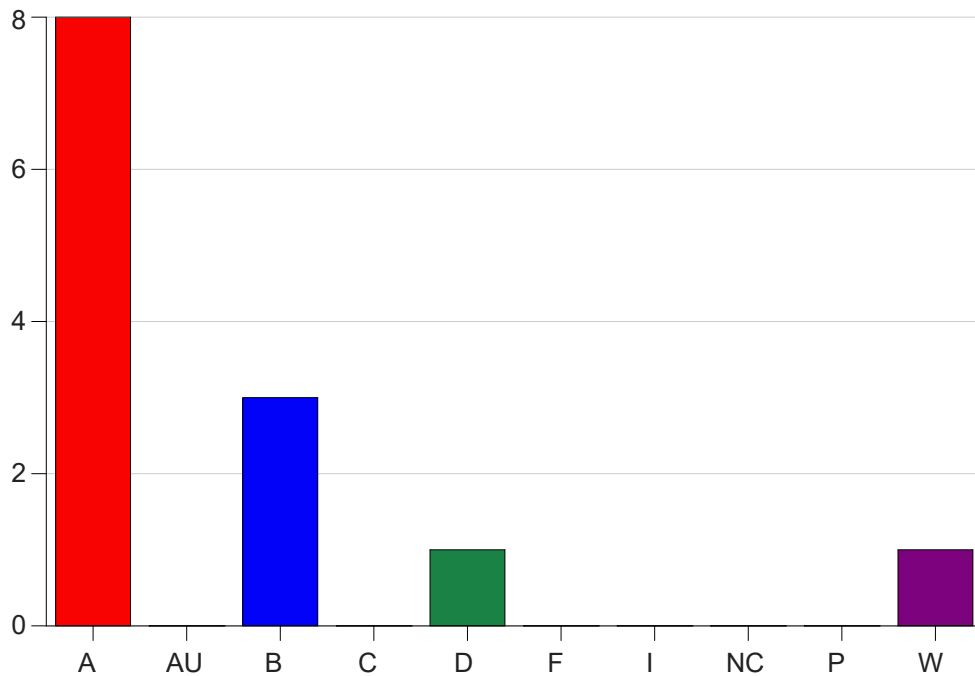

Louisiana State University Eunice

Grade Distribution by Course

2024 Summer Semester

Sep 16, 2024
4:04:18 PM

Course Work Course Number: PHYS1001

Course Work Count - All		A	AU	B	C	D	F	I	NC	P	W	Total
25	Ogacho, A	8	0	3	0	1	0	0	0	0	1	13
Total		8	0	3	0	1	0	0	0	0	1	13