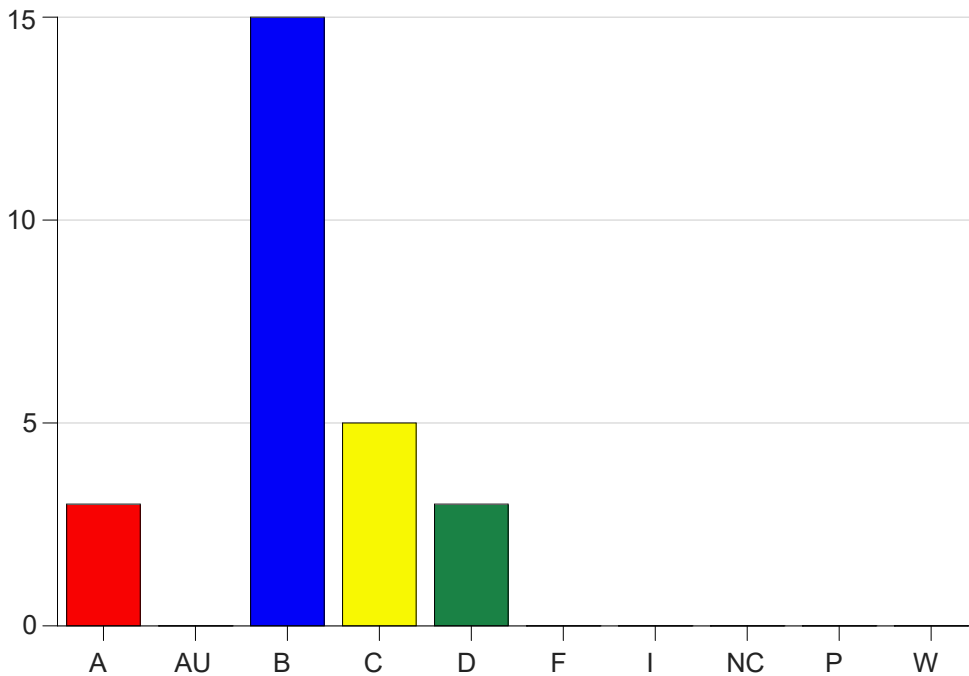

Louisiana State University Eunice

Grade Distribution by Course

2024 Summer Semester

Sep 16, 2024
4:04:18 PM

Course Work Course Number: NURS1000

Course Work Count - All		A	AU	B	C	D	F	I	NC	P	W	Total
25	Simoneau,M	3	0	15	5	3	0	0	0	0	0	26
Total		3	0	15	5	3	0	0	0	0	0	26