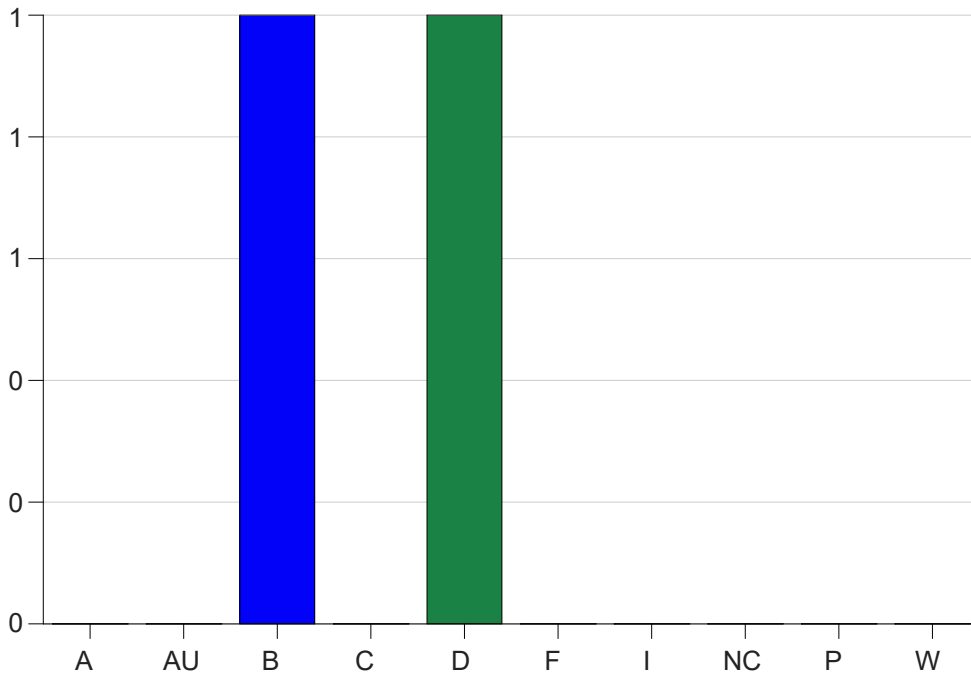

Louisiana State University Eunice

Grade Distribution by Course

2024 Summer Semester

Sep 16, 2024
4:04:18 PM

Course Work Course Number: MATH1022

Course Work Count - All		A	AU	B	C	D	F	I	NC	P	W	Total
20	Jean, J	0	0	1	0	1	0	0	0	0	0	2
Total		0	0	1	0	1	0	0	0	0	0	2