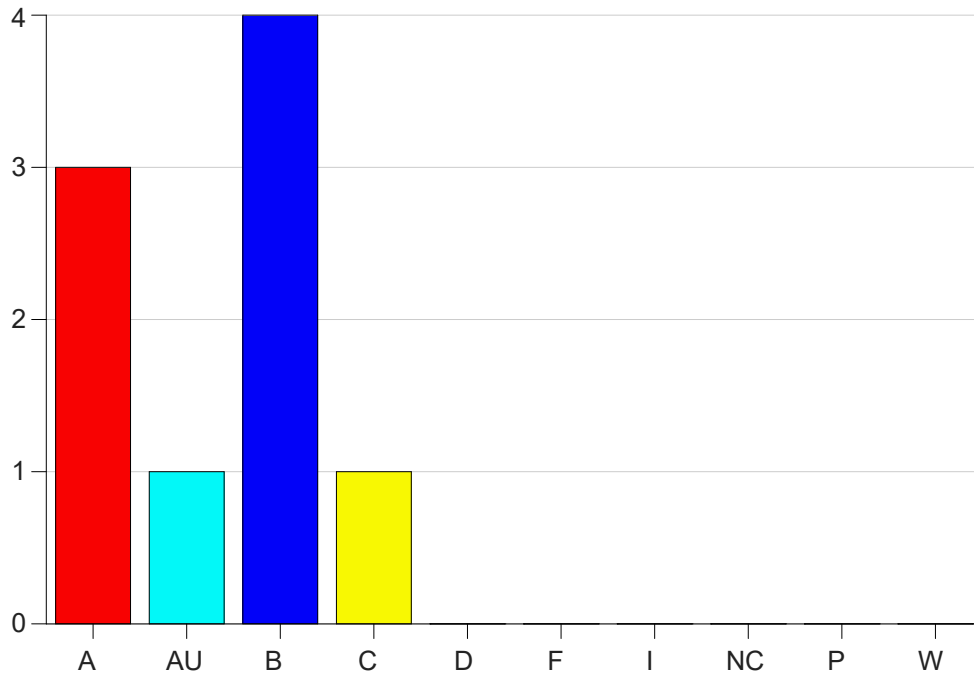

Louisiana State University Eunice

Grade Distribution by Course

2024 Fall Semester

Jan 16, 2025
2:25:27 PM

Course Work Course Number: HORT2050

Course Work Count - All		A	AU	B	C	D	F	I	NC	P	W	Total
01	Jariel,D	3	1	4	1	0	0	0	0	0	0	9
Total		3	1	4	1	0	0	0	0	0	0	9