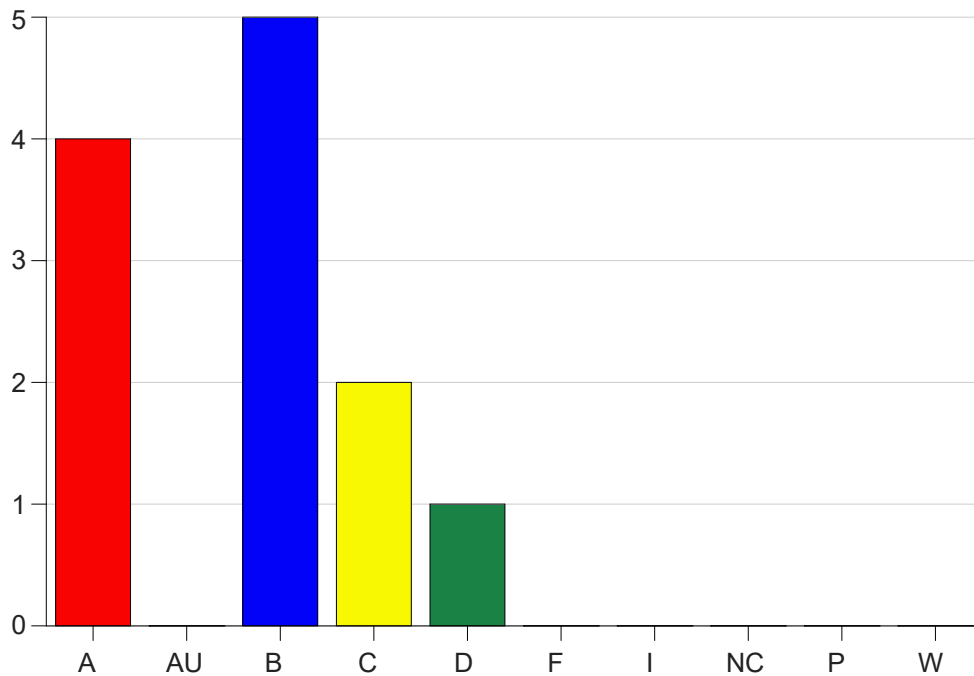

Louisiana State University Eunice

Grade Distribution by Course

2024 Fall Semester

Jan 16, 2025
2:25:27 PM

Course Work Course Number: CSC 2253

Course Work Count - All		A	AU	B	C	D	F	I	NC	P	W	Total
25	Seeder, L	4	0	5	2	1	0	0	0	0	0	12
Total		4	0	5	2	1	0	0	0	0	0	12