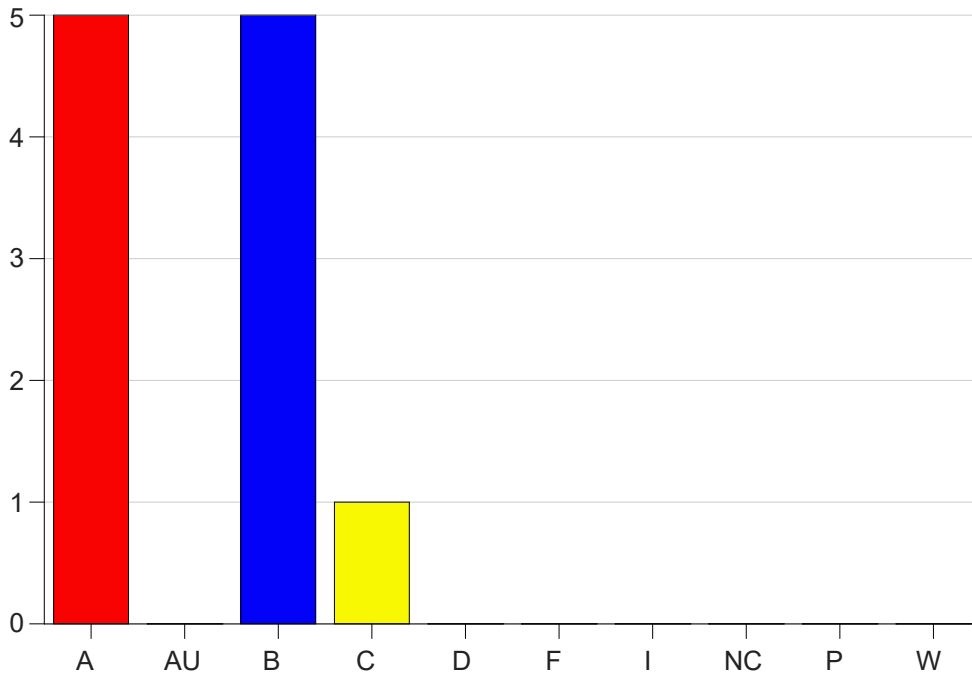

Louisiana State University Eunice

Grade Distribution by Course

2024 Fall Semester

Jan 16, 2025
2:25:27 PM

Course Work Course Number: NURS2550

Course Work Count - All		A	AU	B	C	D	F	I	NC	P	W	Total
60	LaFleur,L	5	0	5	1	0	0	0	0	0	0	11
Total		5	0	5	1	0	0	0	0	0	0	11