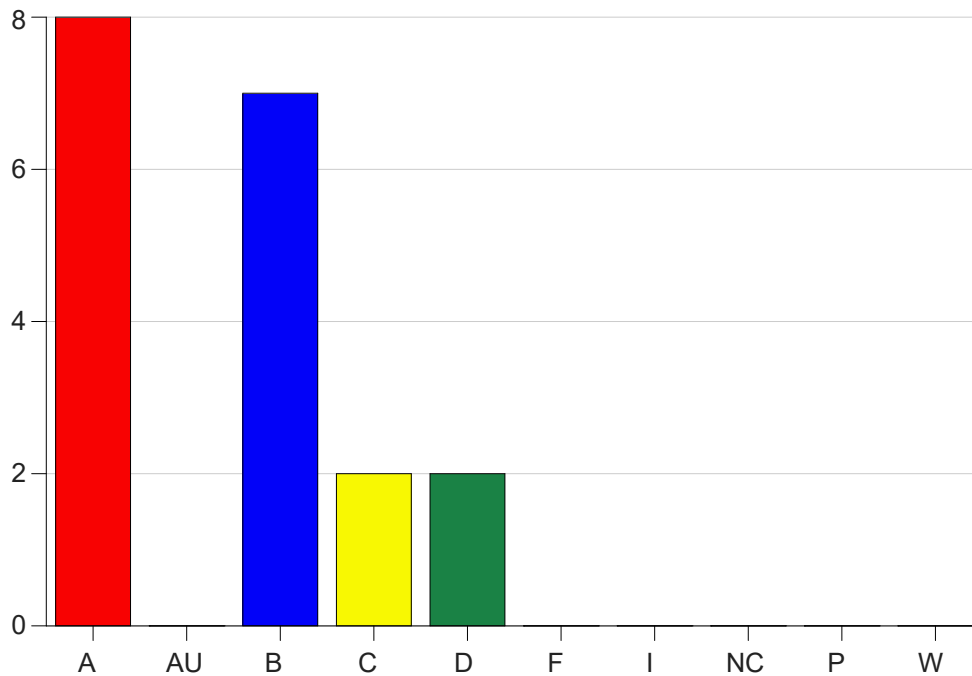

Louisiana State University Eunice

Grade Distribution by Course

2024 Fall Semester

Jan 16, 2025
2:25:27 PM

Course Work Course Number: MGMT2251

Course Work Count - All		A	AU	B	C	D	F	I	NC	P	W	Total
25	Hedge, R.	8	0	7	2	2	0	0	0	0	0	19
Total		8	0	7	2	2	0	0	0	0	0	19