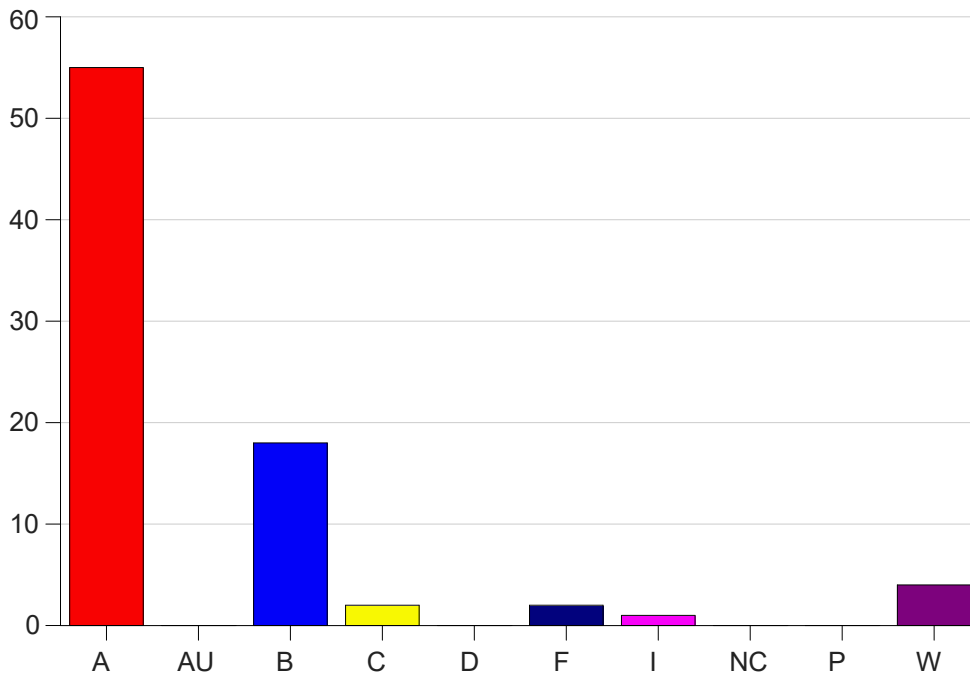

Louisiana State University Eunice

Grade Distribution by Course

2024 Fall Semester

Jan 16, 2025
2:25:27 PM

Course Work Course Number: BIOL2161

Course Work Count - All		A	AU	B	C	D	F	I	NC	P	W	Total
91	Dalfrey, K	20	0	6	1	0	0	0	0	0	2	29
92	Jabusch, M	15	0	3	1	0	1	0	0	0	2	22
94	Dalfrey, K	20	0	9	0	0	1	1	0	0	0	31
Total		55	0	18	2	0	2	1	0	0	4	82