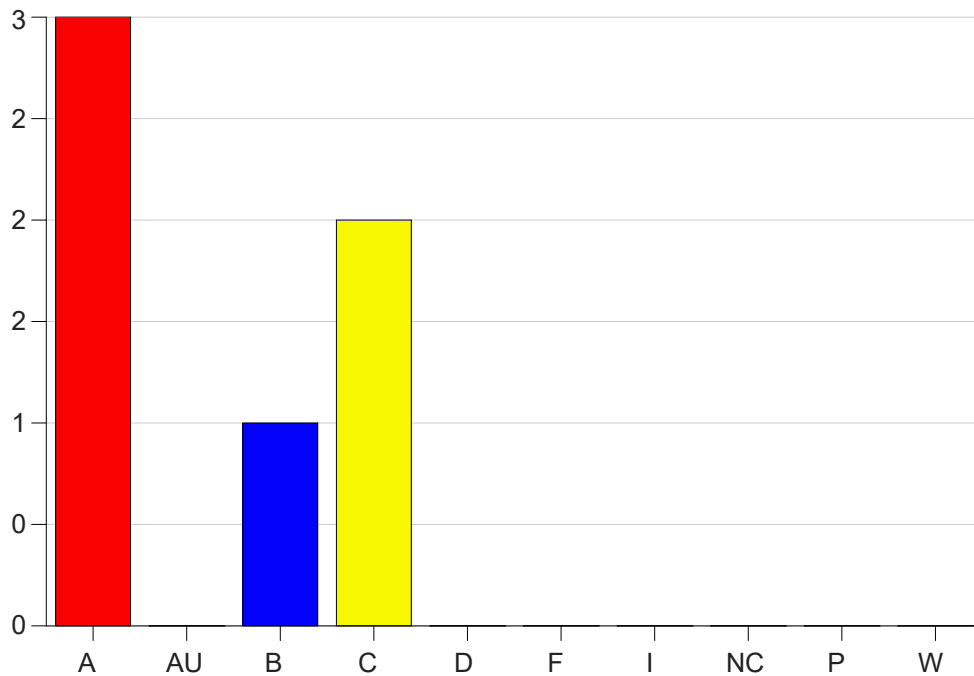

Louisiana State University Eunice

Grade Distribution by Course

2024 Fall Semester

Jan 16, 2025
2:25:27 PM

Course Work Course Number: CSC 2264

Course Work Count - All		A	AU	B	C	D	F	I	NC	P	W	Total
01	Seeder, L	3	0	1	2	0	0	0	0	0	0	6
Total		3	0	1	2	0	0	0	0	0	0	6