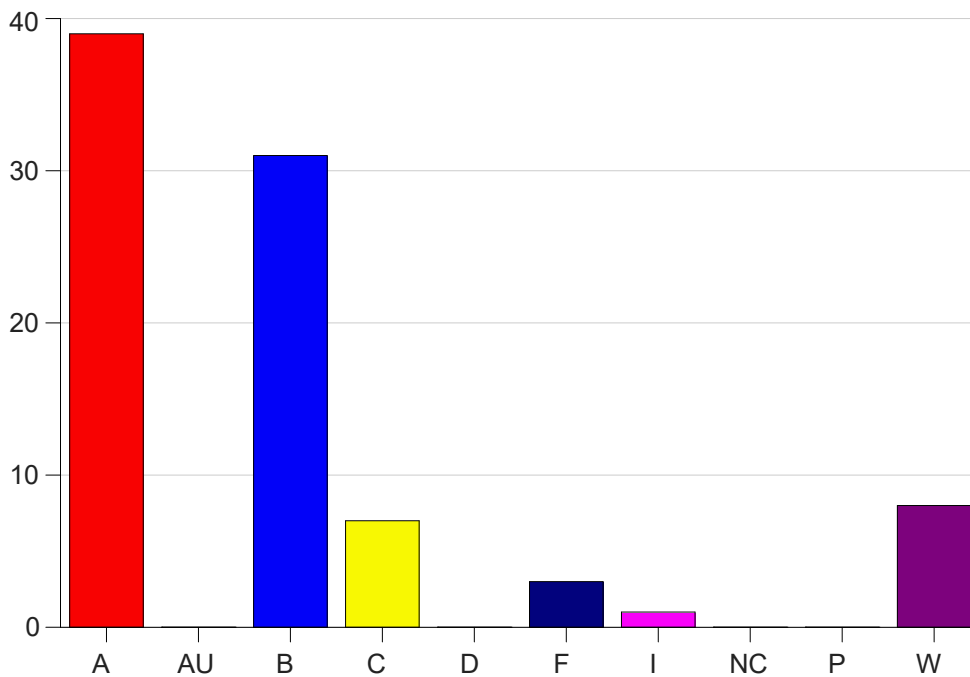

Louisiana State University Eunice

Grade Distribution by Course

2024 Fall Semester

Jan 16, 2025
2:25:27 PM

Course Work Course Number: BIOL2160

Course Work Count - All		A	AU	B	C	D	F	I	NC	P	W	Total
01	Dalfrey, K	12	0	12	5	0	2	1	0	0	2	34
02	Dalfrey, K	27	0	19	2	0	1	0	0	0	6	55
Total		39	0	31	7	0	3	1	0	0	8	89