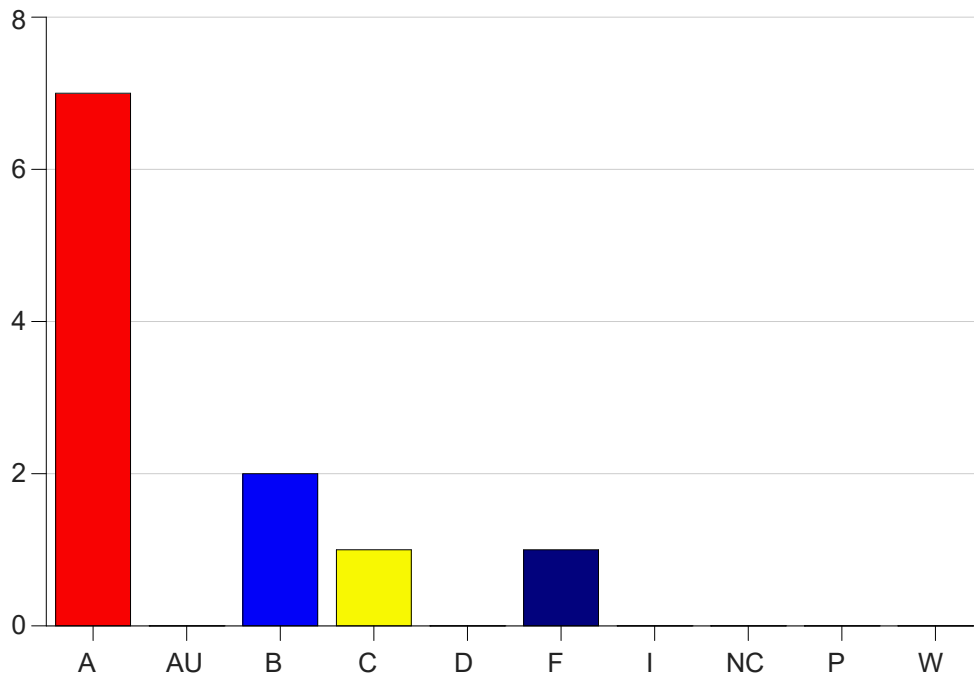

Louisiana State University Eunice

Grade Distribution by Course

2024 Fall Semester

Jan 16, 2025
2:25:27 PM

Course Work Course Number: HCM 2630

Course Work Count - All		A	AU	B	C	D	F	I	NC	P	W	Total
25	Lara, T	7	0	2	1	0	1	0	0	0	0	11
Total		7	0	2	1	0	1	0	0	0	0	11