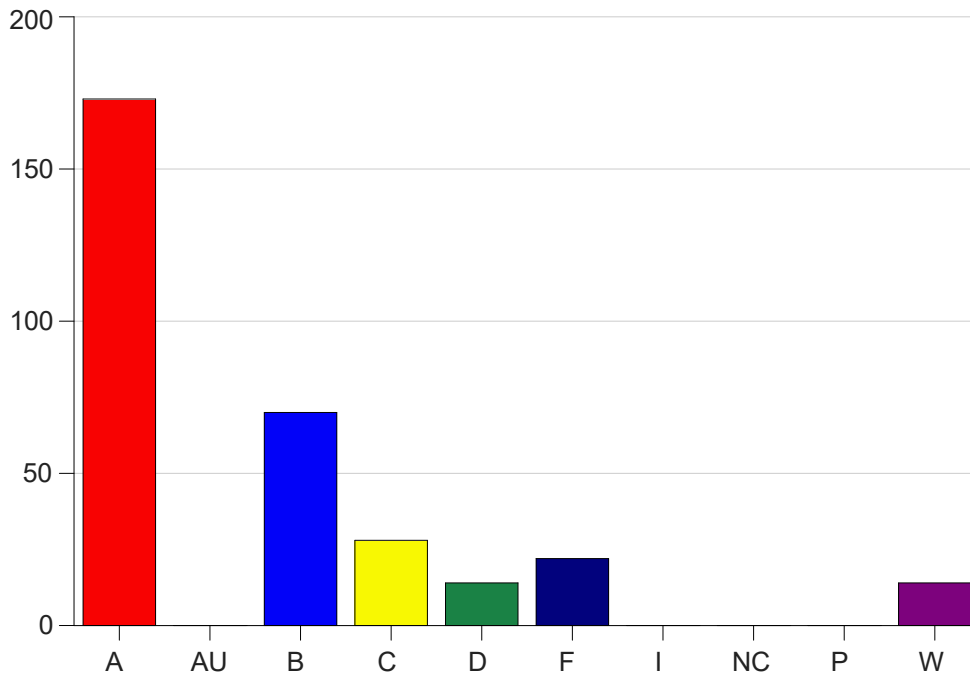

Louisiana State University Eunice

Grade Distribution by Course

2024 Fall Semester

Jan 16, 2025
2:25:27 PM

Course Work Course Number: PSYC2070

Course Work Count - All		A	AU	B	C	D	F	I	NC	P	W	Total
01	Narby,D	34	0	5	0	0	0	0	0	0	1	40
02	Narby,D	22	0	3	1	1	3	0	0	0	1	31
03	Narby,D	24	0	7	1	2	1	0	0	0	0	35
20	Myers,T	5	0	15	12	1	3	0	0	0	2	38
21	Narby,D	34	0	4	1	0	1	0	0	0	0	40
22	Myers,T	9	0	14	4	3	4	0	0	0	3	37
24	Gasior, S	8	0	7	4	5	9	0	0	0	6	39
C1	Narby,D	26	0	9	2	1	1	0	0	0	0	39
D1	Gasior, S	11	0	6	3	1	0	0	0	0	1	22
Total		173	0	70	28	14	22	0	0	0	14	321