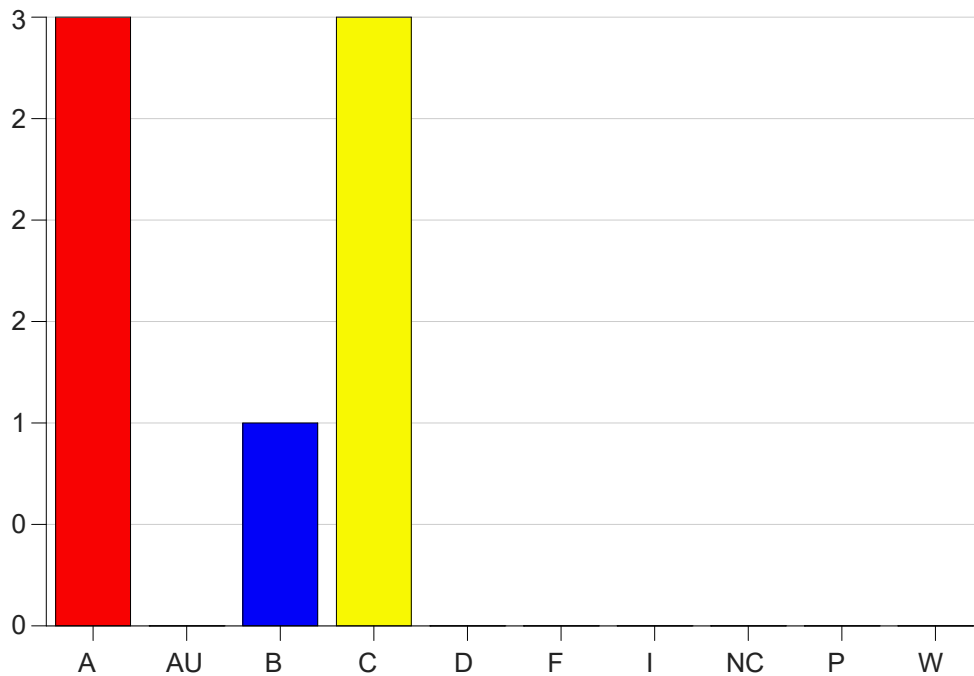

Louisiana State University Eunice

Grade Distribution by Course

2024 Fall Semester

Jan 16, 2025
2:25:27 PM

Course Work Course Number: MGMT2260

Course Work Count - All		A	AU	B	C	D	F	I	NC	P	W	Total
25	Hedge, R.	3	0	1	3	0	0	0	0	0	0	7
Total		3	0	1	3	0	0	0	0	0	0	7