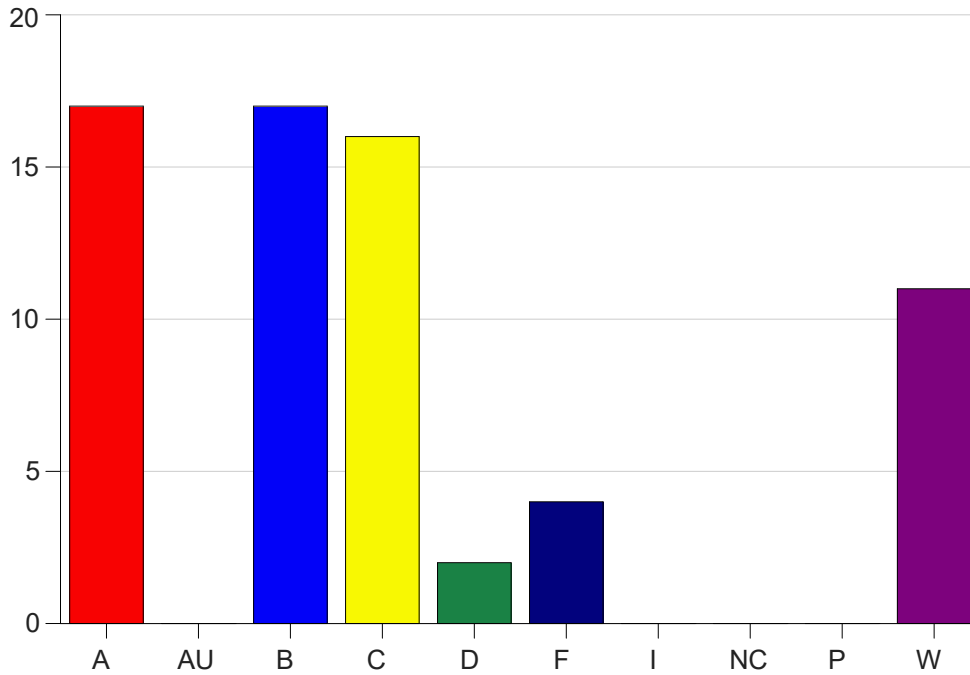

Louisiana State University Eunice

Grade Distribution by Course

2024 Fall Semester

Jan 16, 2025
2:25:27 PM

Course Work Course Number: BIOL1002

Course Work Count - All		A	AU	B	C	D	F	I	NC	P	W	Total
01	Cordes,J	2	0	7	3	0	1	0	0	0	6	19
25	Jariel,D	6	0	10	12	1	3	0	0	0	4	36
L6	Martinez,R	9	0	0	1	1	0	0	0	0	1	12
Total		17	0	17	16	2	4	0	0	0	11	67