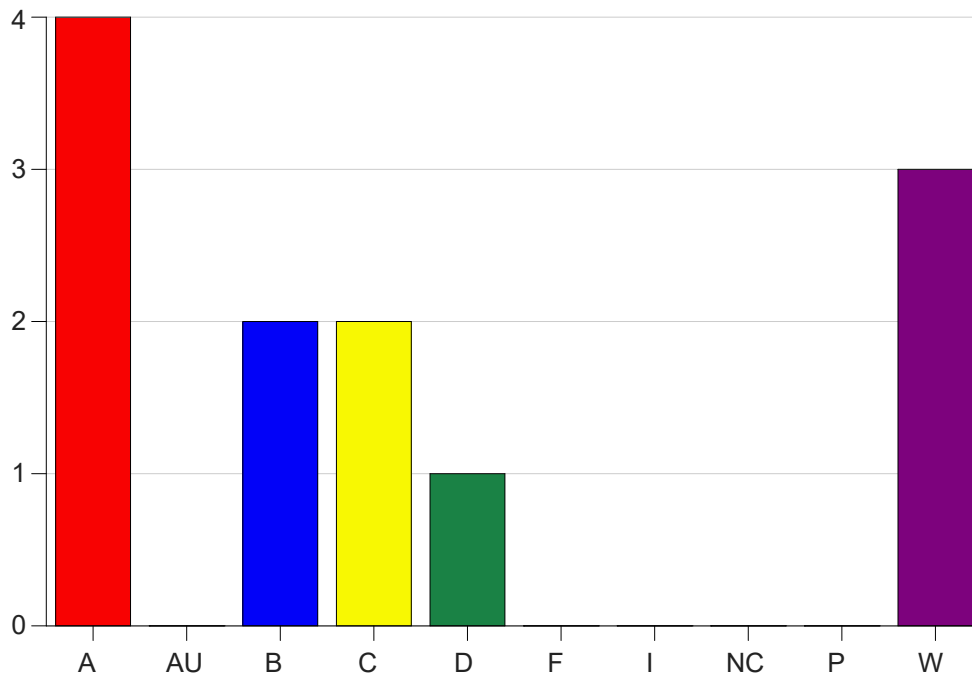

Louisiana State University Eunice

Grade Distribution by Course

2024 Fall Semester

Jan 16, 2025
2:25:27 PM

Course Work Course Number: FSCI1001

Course Work Count - All		A	AU	B	C	D	F	I	NC	P	W	Total
L1	Jones, D	4	0	2	2	1	0	0	0	0	3	12
Total		4	0	2	2	1	0	0	0	0	3	12