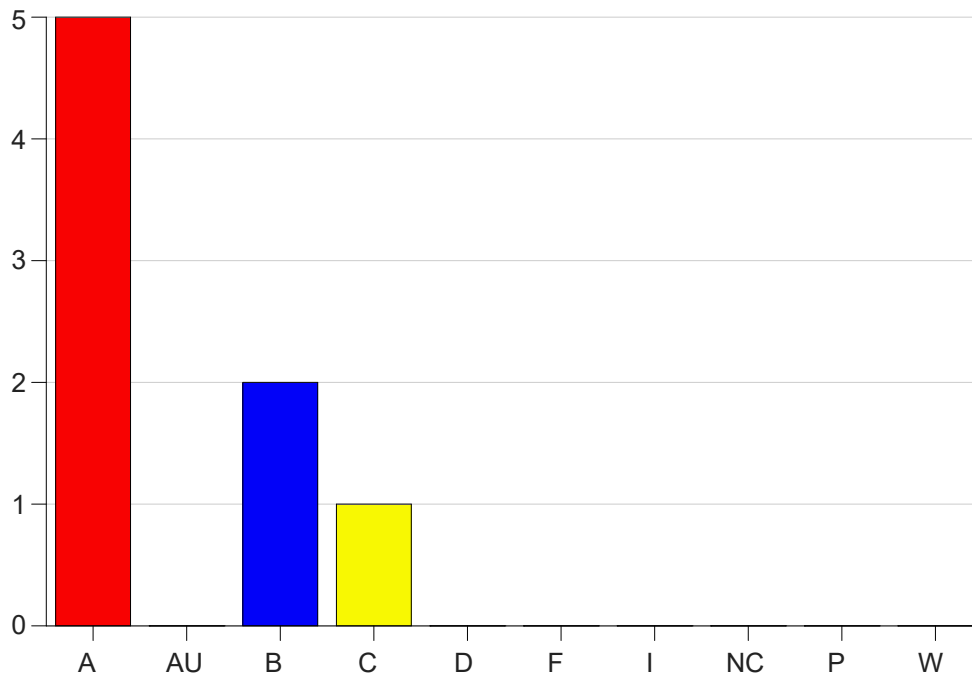

Louisiana State University Eunice

Grade Distribution by Course

2024 Fall Semester

Jan 16, 2025
2:25:27 PM

Course Work Course Number: MGMT2999

Course Work Count - All		A	AU	B	C	D	F	I	NC	P	W	Total
25	May,N	5	0	2	1	0	0	0	0	0	0	8
Total		5	0	2	1	0	0	0	0	0	0	8