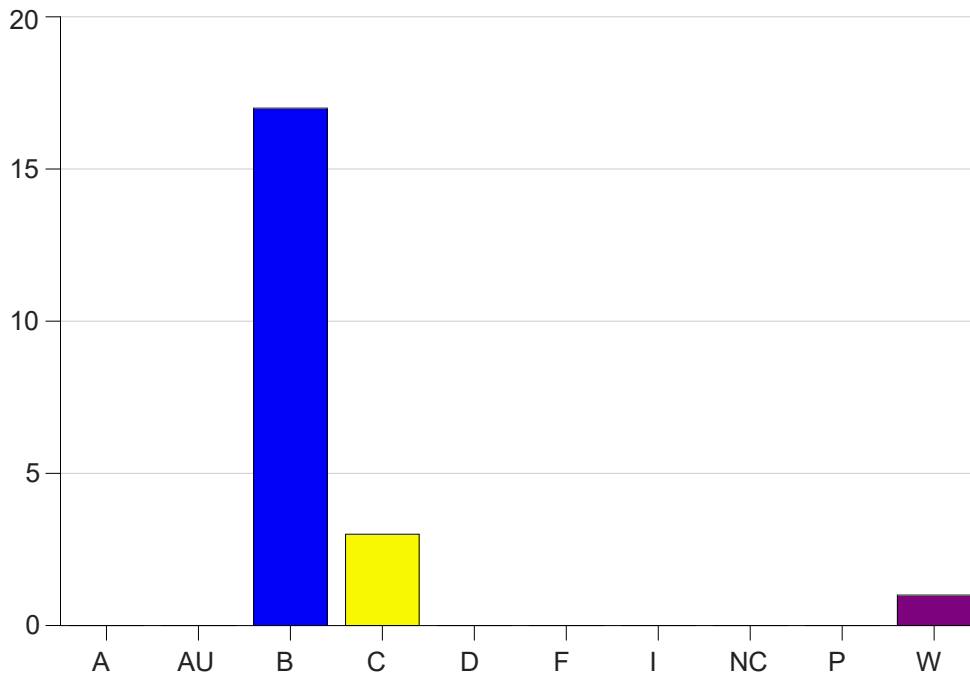

Louisiana State University Eunice

Grade Distribution by Course

2024 Fall Semester

Jan 16, 2025
2:25:27 PM

Course Work Course Number: SURT1003

Course Work Count - All		A	AU	B	C	D	F	I	NC	P	W	Total
90	Kopp, R	0	0	8	2	0	0	0	0	0	0	10
91	Touchet,S	0	0	8	0	0	0	0	0	0	1	9
93	Perillou,H	0	0	1	1	0	0	0	0	0	0	2
Total		0	0	17	3	0	0	0	0	0	1	21