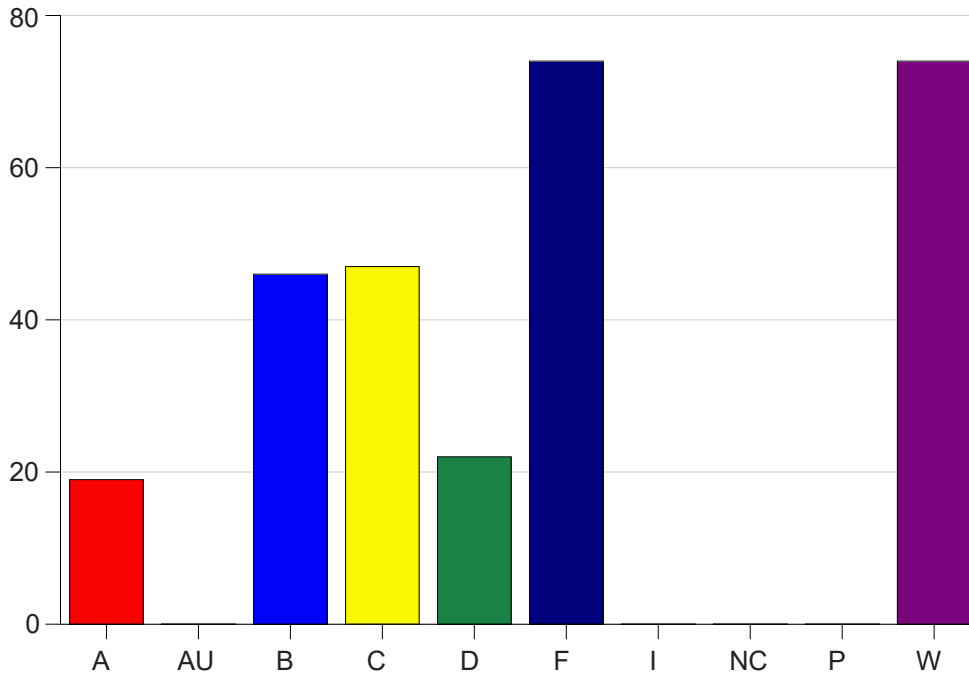

Louisiana State University Eunice

Grade Distribution by Course

2024 Fall Semester

Jan 16, 2025
2:25:27 PM

Course Work Course Number: MATH0016T

Course Work Count - All		A	AU	B	C	D	F	I	NC	P	W	Total
20	AndrepointT	3	0	5	2	1	14	0	0	0	5	30
21	Vidrine, J	2	0	1	6	1	11	0	0	0	7	28
S1	Fowler,P	2	0	1	7	1	10	0	0	0	8	29
S2	Manuel,M	2	0	3	7	0	9	0	0	0	6	27
T3	Vidrine, J	0	0	2	0	2	5	0	0	0	3	12
TA	Orgain,A	2	0	4	5	2	7	0	0	0	8	28
TB	Vidrine, J	0	0	9	3	2	3	0	0	0	13	30
TC	Vidrine, J	1	0	4	4	2	0	0	0	0	4	15
TD	Orgain,A	1	0	6	5	3	7	0	0	0	10	32
TF	Vidrine, J	4	0	8	6	6	3	0	0	0	6	33
TG	Owen, K	2	0	3	2	2	5	0	0	0	4	18
Total		19	0	46	47	22	74	0	0	0	74	282