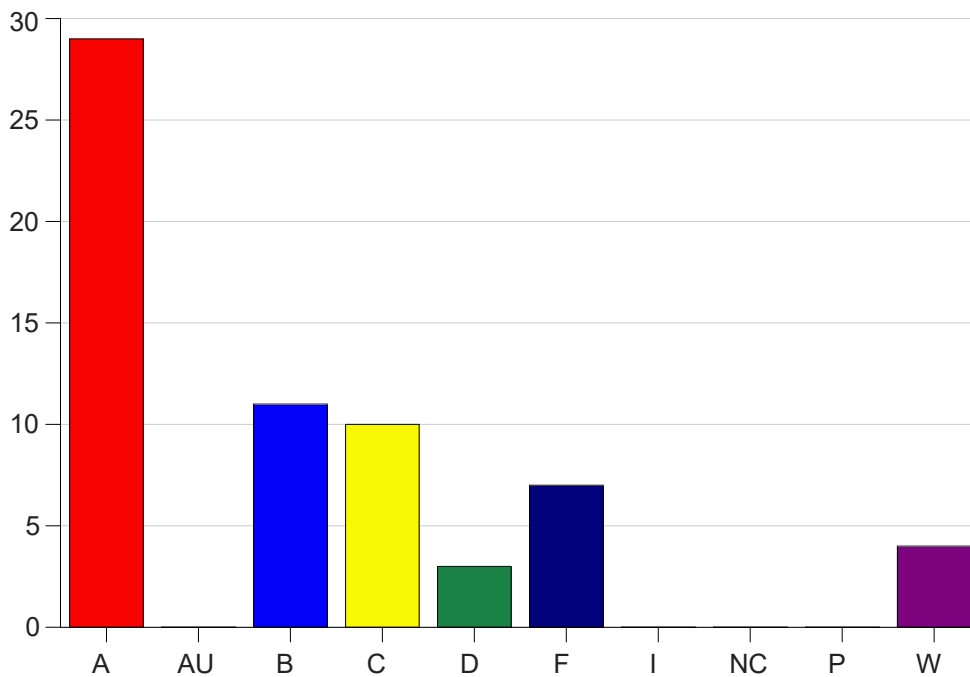

Louisiana State University Eunice

Grade Distribution by Course

2024 Fall Semester

Jan 16, 2025
2:25:27 PM

Course Work Course Number: CHEM1201

Course Work Count - All		A	AU	B	C	D	F	I	NC	P	W	Total
01	Borill, B	9	0	3	1	0	2	0	0	0	0	15
02	Borill, B	20	0	8	9	3	5	0	0	0	4	49
Total		29	0	11	10	3	7	0	0	0	4	64