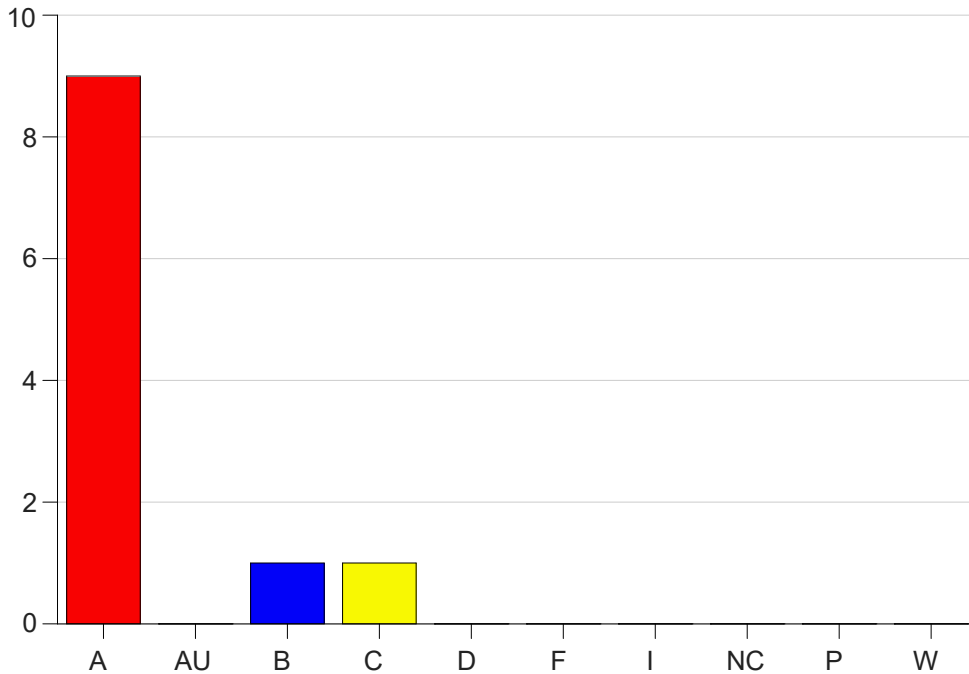

Louisiana State University Eunice

Grade Distribution by Course

2024 Fall Semester

Jan 16, 2025
2:25:27 PM

Course Work Course Number: NURS2552

Course Work Count - All		A	AU	B	C	D	F	I	NC	P	W	Total
25	LaFleur,L	9	0	1	1	0	0	0	0	0	0	11
Total		9	0	1	1	0	0	0	0	0	0	11