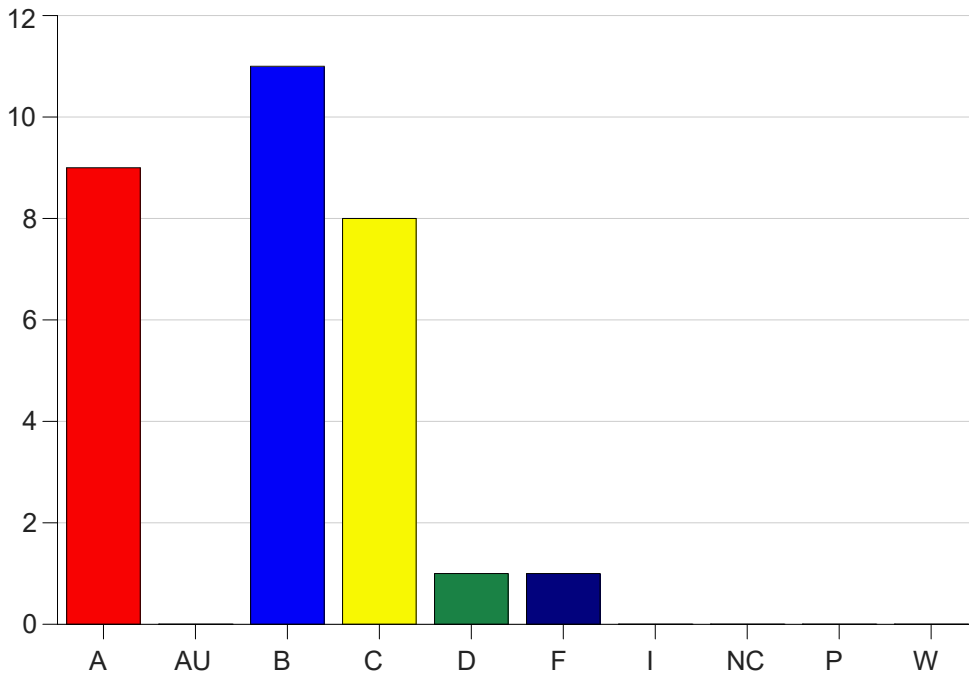

Louisiana State University Eunice

Grade Distribution by Course

2024 Fall Semester

Jan 16, 2025
2:25:27 PM

Course Work Course Number: ACCT2101

Course Work Count - All		A	AU	B	C	D	F	I	NC	P	W	Total
01	Monk,E	7	0	3	4	0	0	0	0	0	0	14
25	Monk,E	2	0	8	4	1	1	0	0	0	0	16
Total		9	0	11	8	1	1	0	0	0	0	30