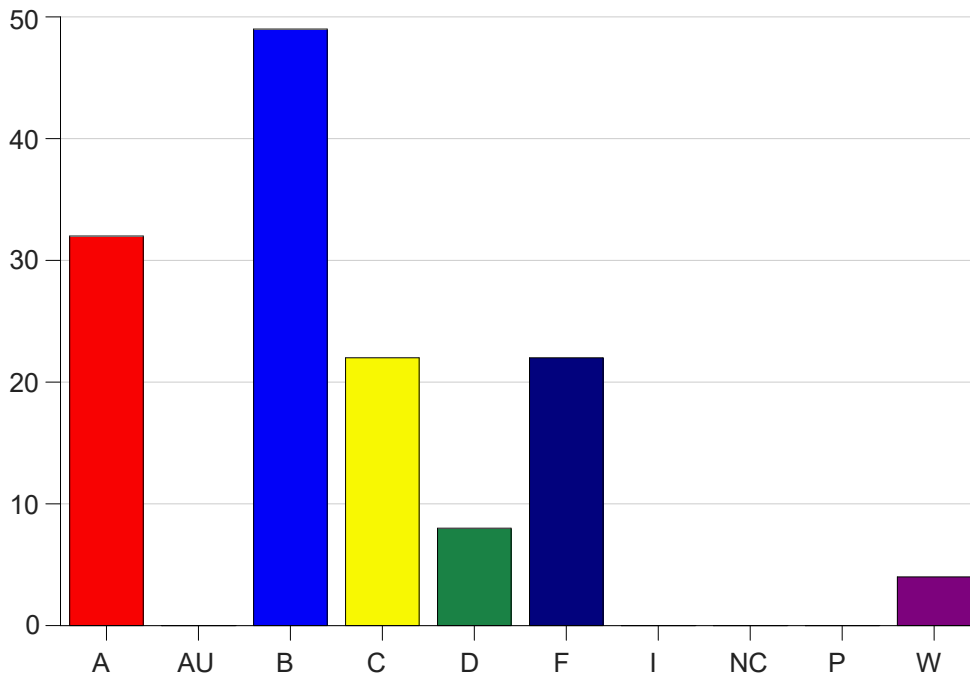

Louisiana State University Eunice

Grade Distribution by Course

2024 Fall Semester

Jan 16, 2025
2:25:27 PM

Course Work Course Number: ALLH1200

Course Work Count - All		A	AU	B	C	D	F	I	NC	P	W	Total
L6	Papageor,A	5	0	10	5	1	3	0	0	0	0	24
S1	Papageor,A	5	0	9	4	0	5	0	0	0	1	24
S2	Massy,J	7	0	14	3	2	0	0	0	0	0	26
S3	Massy,J	6	0	6	3	0	5	0	0	0	1	21
S5	Bailey, S	2	0	5	4	3	6	0	0	0	1	21
S6	Bailey, S	7	0	5	3	2	3	0	0	0	1	21
Total		32	0	49	22	8	22	0	0	0	4	137