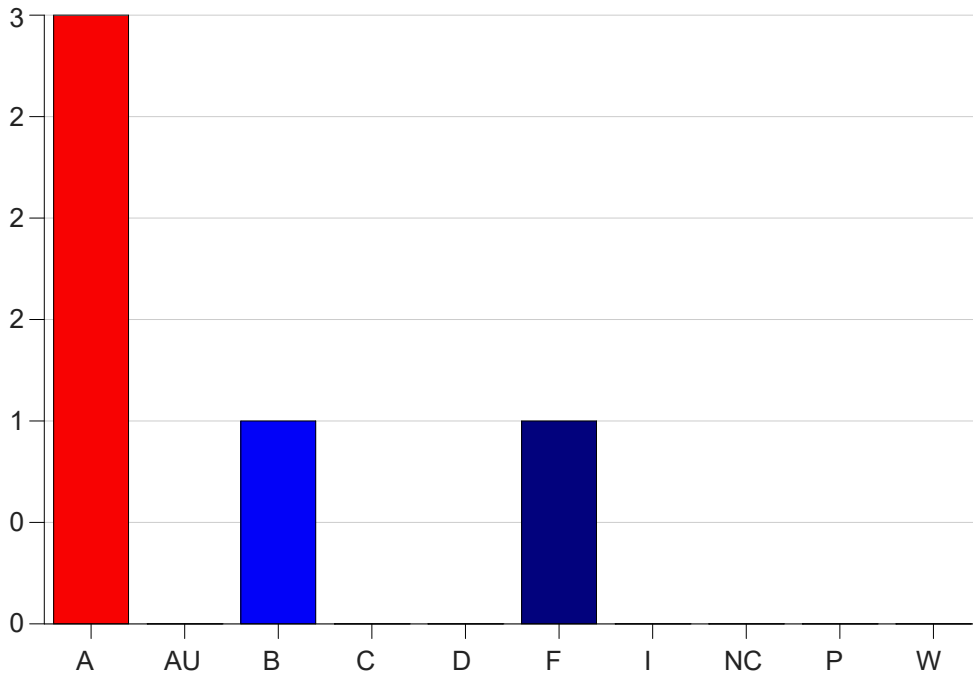

Louisiana State University Eunice

Grade Distribution by Course

2024 Fall Semester

Jan 16, 2025
2:25:27 PM

Course Work Course Number: EMGT2000

Course Work Count - All		A	AU	B	C	D	F	I	NC	P	W	Total
L6	Ford, N	3	0	1	0	0	1	0	0	0	0	5
Total		3	0	1	0	0	1	0	0	0	0	5