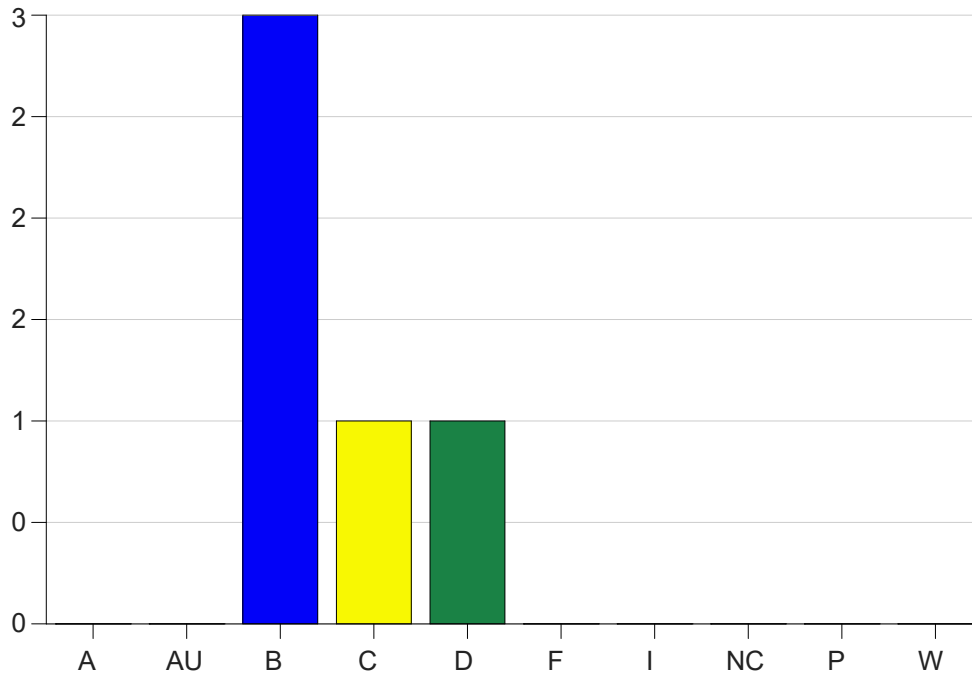

Louisiana State University Eunice

Grade Distribution by Course

2024 Fall Semester

Jan 16, 2025
2:25:27 PM

Course Work Course Number: NURS2450

Course Work Count - All		A	AU	B	C	D	F	I	NC	P	W	Total
01	Moore, B	0	0	3	1	1	0	0	0	0	0	5
Total		0	0	3	1	1	0	0	0	0	0	5