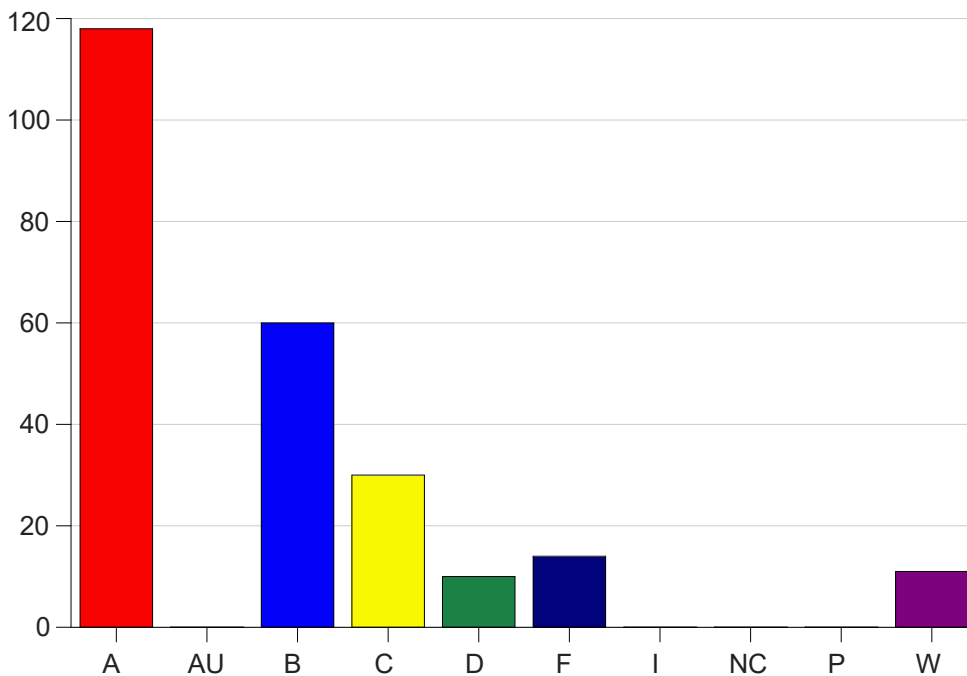

Louisiana State University Eunice

Grade Distribution by Course

2024 Fall Semester

Jan 16, 2025
2:25:27 PM

Course Work Course Number: HIST1001

Course Work Count - All		A	AU	B	C	D	F	I	NC	P	W	Total
02	Taylor, M	0	0	0	3	1	2	0	0	0	3	9
20	Dupre, L	12	0	5	1	0	5	0	0	0	0	23
D3	Smith,H	11	0	22	16	1	1	0	0	0	0	51
D4	Sellers,W	36	0	8	3	1	0	0	0	0	0	48
D5	Sellers,W	42	0	6	2	0	0	0	0	0	0	50
D6	Huval, K	5	0	3	1	1	1	0	0	0	3	14
D7	Huval, K	3	0	6	0	2	0	0	0	0	2	13
L6	Alleman,M	9	0	10	4	4	5	0	0	0	3	35
Total		118	0	60	30	10	14	0	0	0	11	243