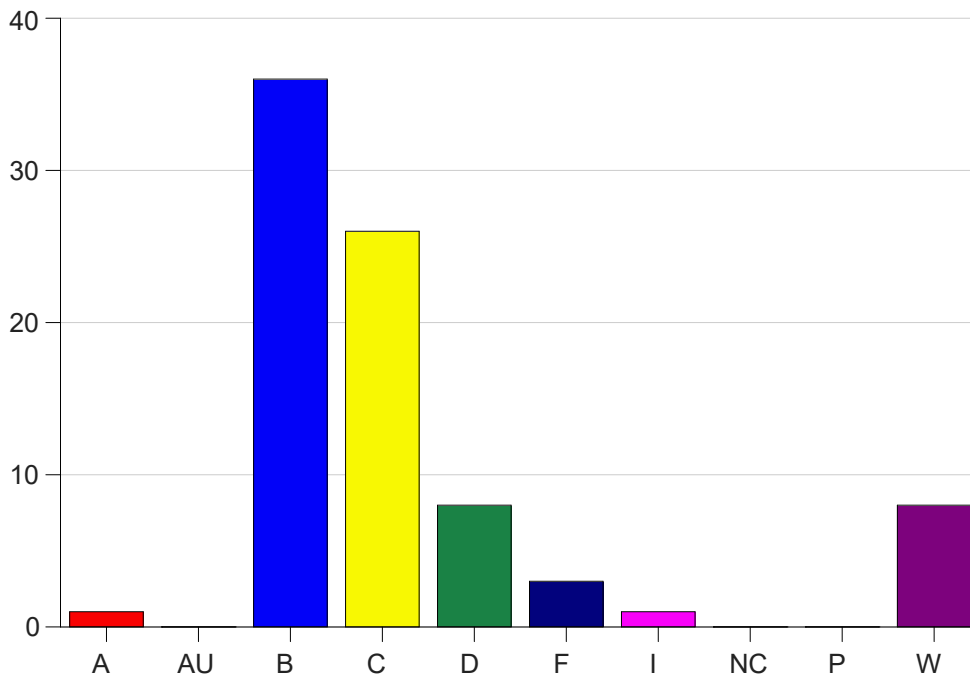

Louisiana State University Eunice

Grade Distribution by Course

2024 Fall Semester

Jan 16, 2025
2:25:27 PM

Course Work Course Number: BIOL1012

Course Work Count - All		A	AU	B	C	D	F	I	NC	P	W	Total
90	Al-Dujaili	1	0	9	4	1	2	0	0	0	3	20
91	Al-Dujaili	0	0	7	7	4	0	0	0	0	0	18
92	Al-Dujaili	0	0	10	8	0	1	0	0	0	3	22
93	Al-Dujaili	0	0	10	7	3	0	1	0	0	2	23
Total		1	0	36	26	8	3	1	0	0	8	83