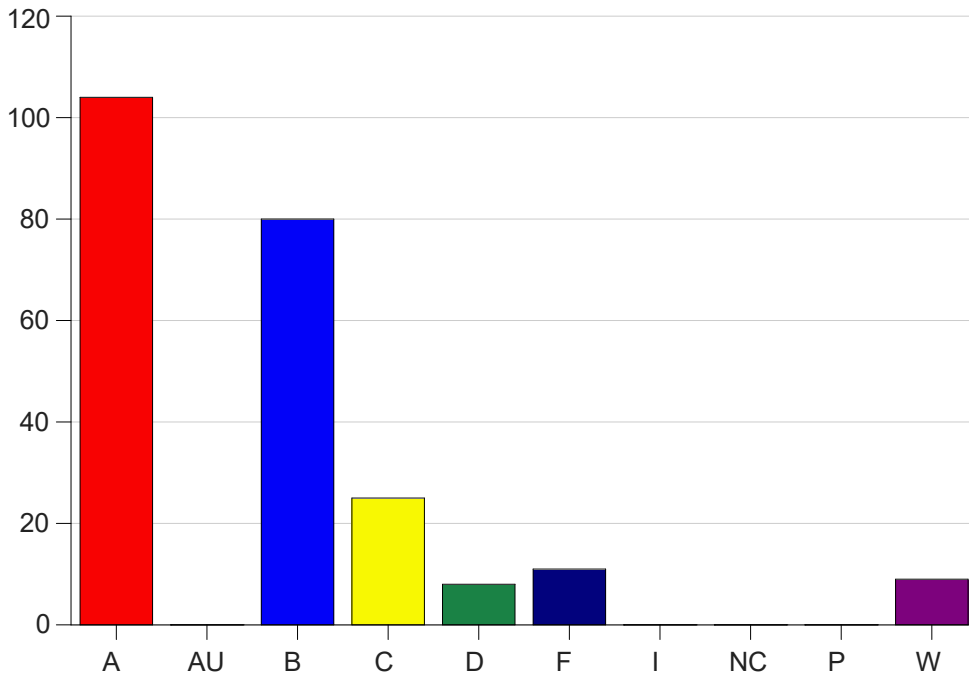

Louisiana State University Eunice

Grade Distribution by Course

2024 Fall Semester

Jan 16, 2025
2:25:27 PM

Course Work Course Number: MUS 1751

Course Work Count - All		A	AU	B	C	D	F	I	NC	P	W	Total
20	Locy,R	4	0	16	8	2	2	0	0	0	2	34
23	Jones,Clin	21	0	10	3	1	0	0	0	0	1	36
25	Jones,Clin	21	0	9	2	1	1	0	0	0	1	35
26	Jones,Clin	20	0	8	5	0	1	0	0	0	0	34
D1	Jones,Clin	29	0	15	1	0	0	0	0	0	3	48
L1	Locy,R	4	0	13	2	2	3	0	0	0	1	25
L6	Locy,R	5	0	9	4	2	4	0	0	0	1	25
Total		104	0	80	25	8	11	0	0	0	9	237