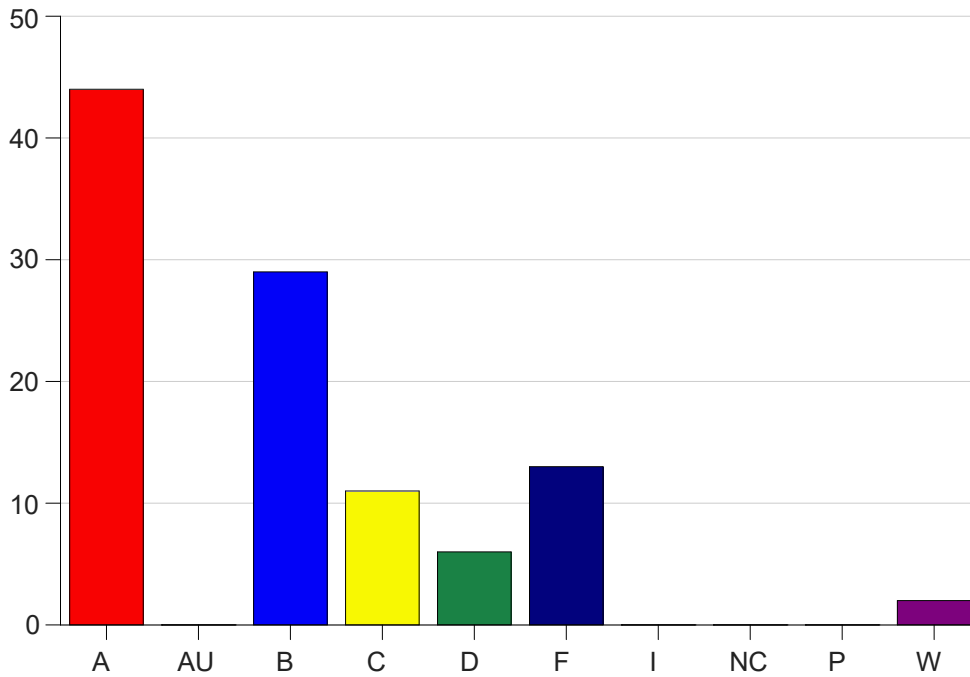

Louisiana State University Eunice

Grade Distribution by Course

2024 Fall Semester

Jan 16, 2025
2:25:27 PM

Course Work Course Number: HCM 2601

Course Work Count - All		A	AU	B	C	D	F	I	NC	P	W	Total
L6	Duet, B	9	0	7	1	2	2	0	0	0	0	21
L7	Duet, B	8	0	2	4	0	5	0	0	0	0	19
S1	Duet, B	23	0	9	2	1	0	0	0	0	1	36
S2	Lara, T	4	0	11	4	3	6	0	0	0	1	29
Total		44	0	29	11	6	13	0	0	0	2	105