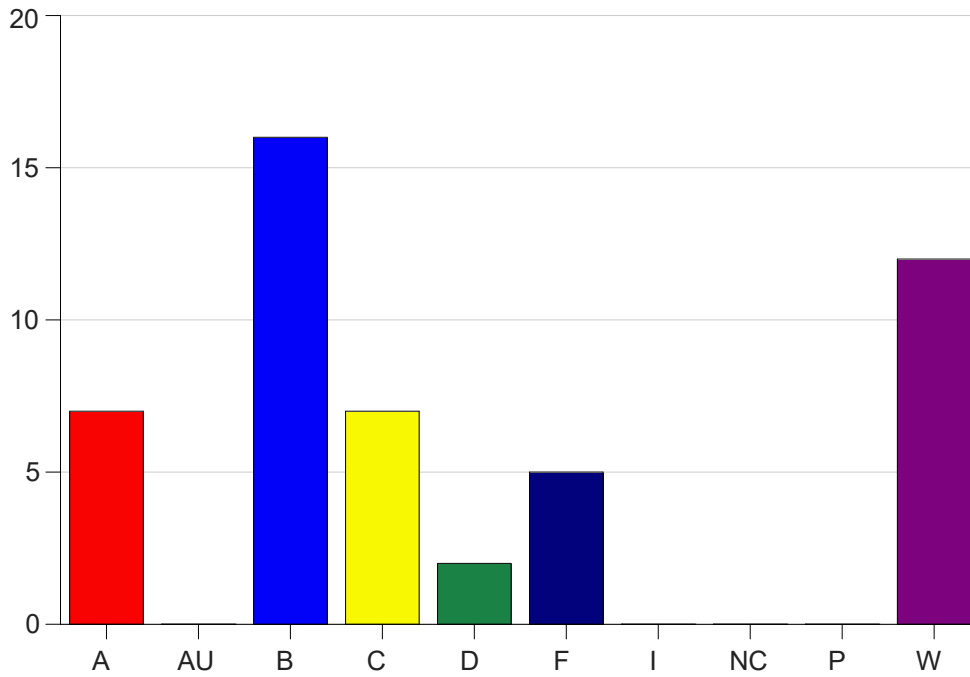

Louisiana State University Eunice

Grade Distribution by Course

2024 Fall Semester

Jan 16, 2025
2:25:27 PM

Course Work Course Number: BIOL1208

Course Work Count - All		A	AU	B	C	D	F	I	NC	P	W	Total
92	Jariel,D	4	0	7	5	1	1	0	0	0	10	28
94	Marcel, A	3	0	9	2	1	4	0	0	0	2	21
Total		7	0	16	7	2	5	0	0	0	12	49