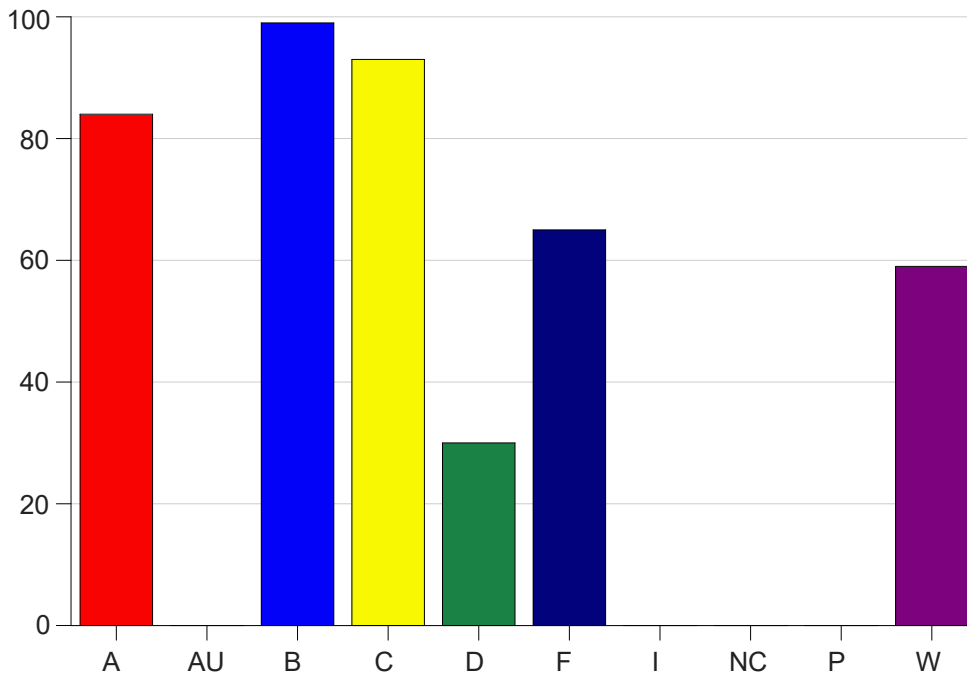

Louisiana State University Eunice

Grade Distribution by Course

2024 Fall Semester

Jan 16, 2025
2:25:27 PM

Course Work Course Number: BIOL1001

Course Work Count - All		A	AU	B	C	D	F	I	NC	P	W	Total
01	Vidrine,M	7	0	15	14	2	7	0	0	0	5	50
03	Vidrine,M	22	0	13	23	7	12	0	0	0	14	91
04	Cordes,J	9	0	21	9	2	8	0	0	0	11	60
05	Marcel, A	2	0	8	17	10	4	0	0	0	9	50
25	Barton, L	3	0	12	8	2	7	0	0	0	5	37
26	Jabusch, M	13	0	5	2	2	7	0	0	0	8	37
27	Dalfrey, K	5	0	9	8	5	13	0	0	0	0	40
D4	Barton, L	8	0	9	7	0	0	0	0	0	5	29
L1	Barton, L	15	0	7	5	0	7	0	0	0	2	36
Total		84	0	99	93	30	65	0	0	0	59	430