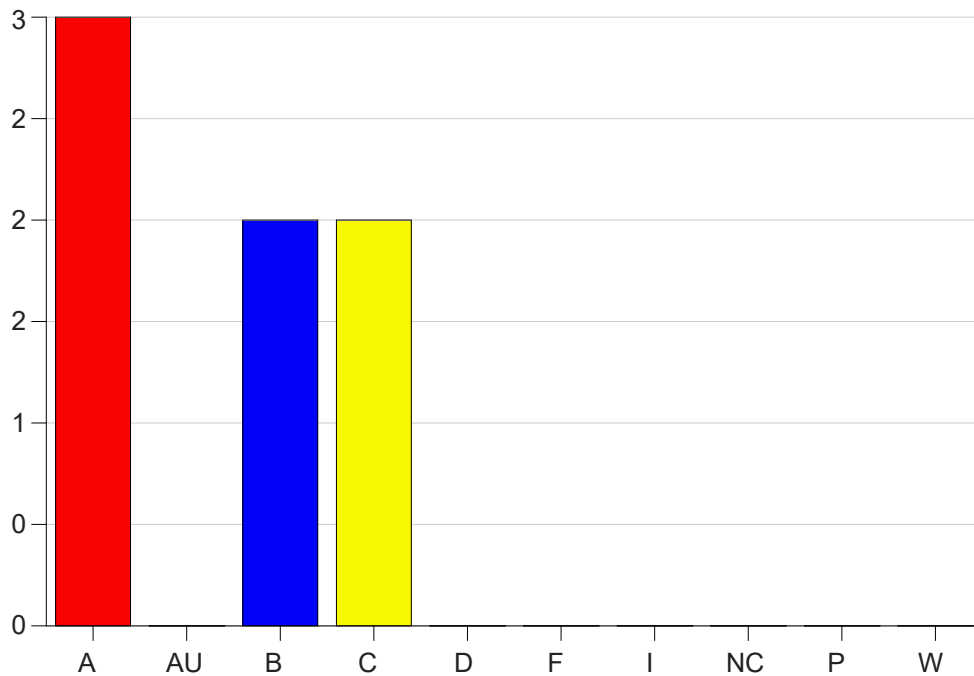

Louisiana State University Eunice

Grade Distribution by Course

2024 Fall Semester

Jan 16, 2025
2:25:27 PM

Course Work Course Number: CJ 2151

Course Work Count - All		A	AU	B	C	D	F	I	NC	P	W	Total
L1	Jameson,K	3	0	2	2	0	0	0	0	0	0	7
Total		3	0	2	2	0	0	0	0	0	0	7