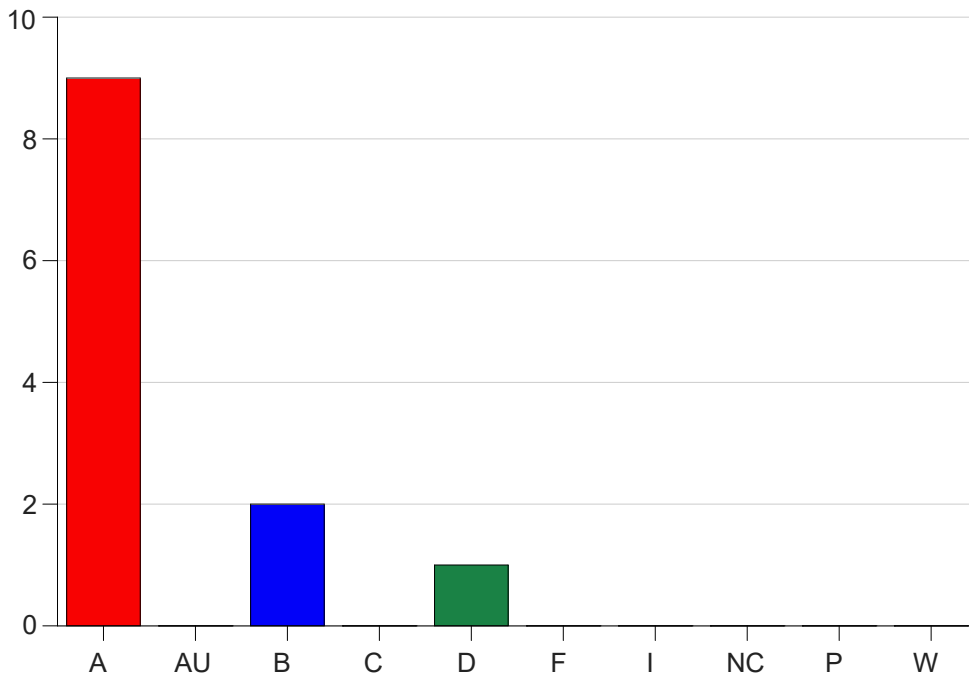

Louisiana State University Eunice

Grade Distribution by Course

2024 Fall Semester

Jan 16, 2025
2:25:27 PM

Course Work Course Number: THTR1020

Course Work Count - All		A	AU	B	C	D	F	I	NC	P	W	Total
C6	Huffman,T	9	0	2	0	1	0	0	0	0	0	12
Total		9	0	2	0	1	0	0	0	0	0	12