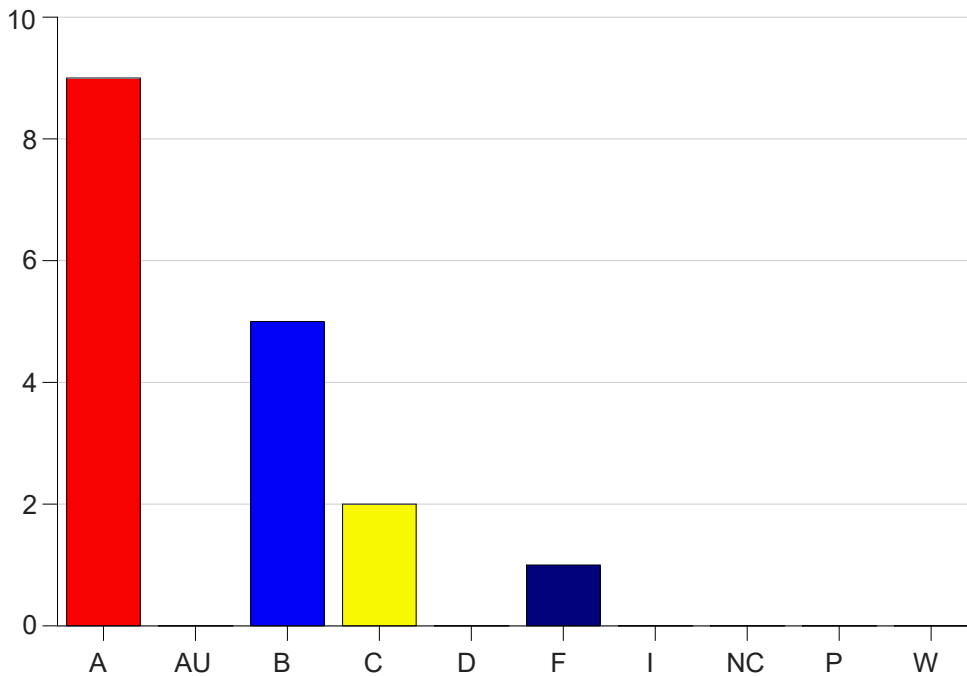

Louisiana State University Eunice

Grade Distribution by Course

2024 Fall Semester

Jan 16, 2025
2:25:27 PM

Course Work Course Number: MKTG2999

Course Work Count - All		A	AU	B	C	D	F	I	NC	P	W	Total
25	Reed, D	9	0	5	2	0	1	0	0	0	0	17
Total		9	0	5	2	0	1	0	0	0	0	17