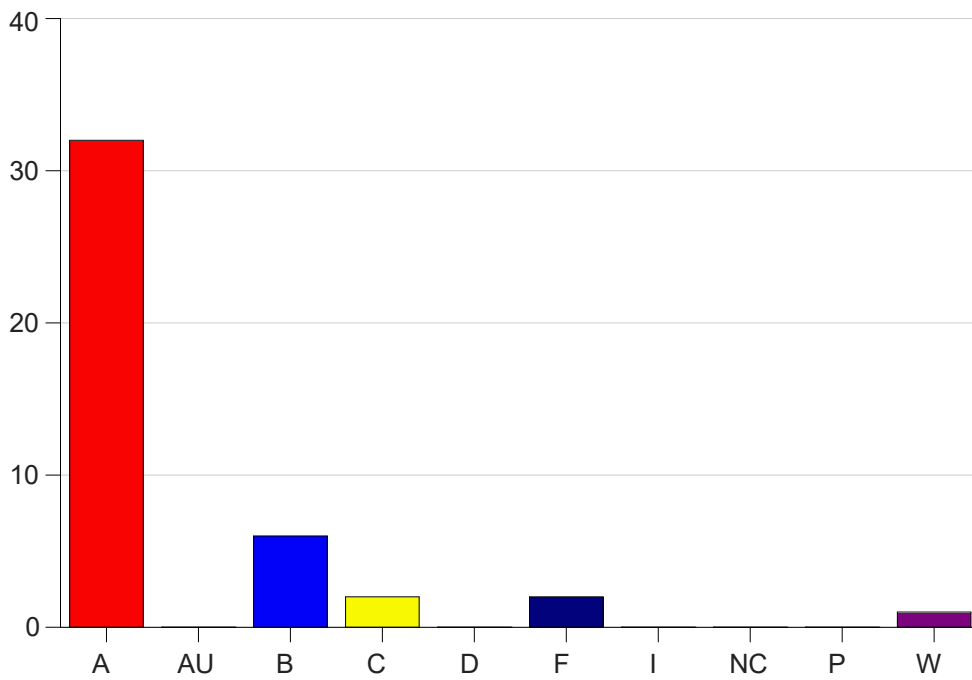

Louisiana State University Eunice

Grade Distribution by Course

2024 Fall Semester

Jan 16, 2025
2:25:27 PM

Course Work Course Number: ISDS2100

Course Work Count - All		A	AU	B	C	D	F	I	NC	P	W	Total
01	May,N	13	0	0	0	0	0	0	0	0	0	13
25	Fontenot,K	19	0	6	2	0	2	0	0	0	1	30
Total		32	0	6	2	0	2	0	0	0	1	43