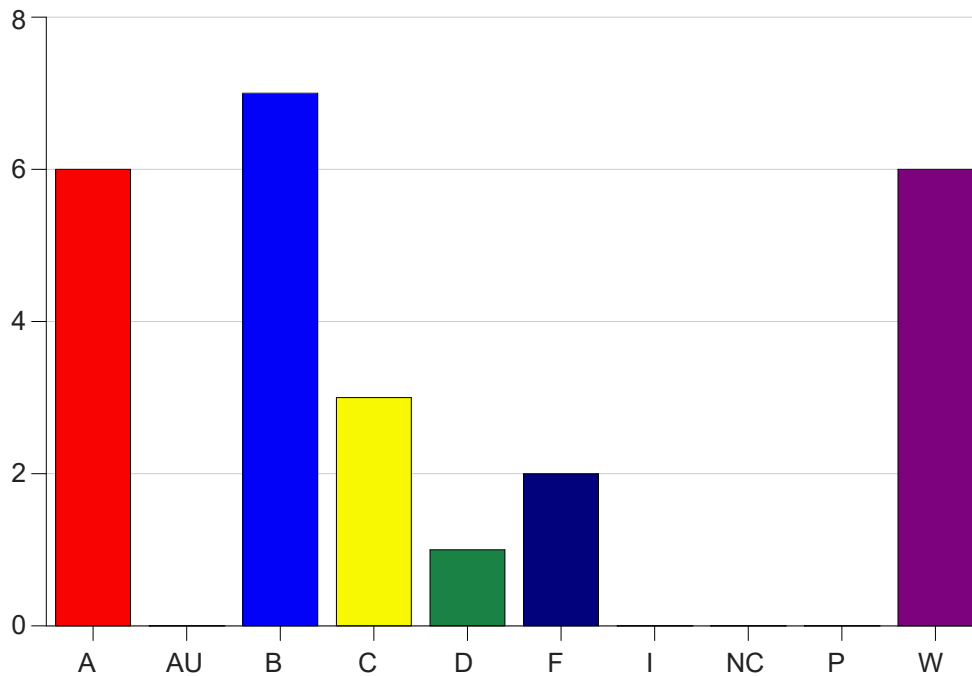

Louisiana State University Eunice

Grade Distribution by Course

2024 Fall Semester

Jan 16, 2025
2:25:27 PM

Course Work Course Number: CSC 1015

Course Work Count - All		A	AU	B	C	D	F	I	NC	P	W	Total
01	Seeder, L	6	0	7	3	1	2	0	0	0	6	25
Total		6	0	7	3	1	2	0	0	0	6	25