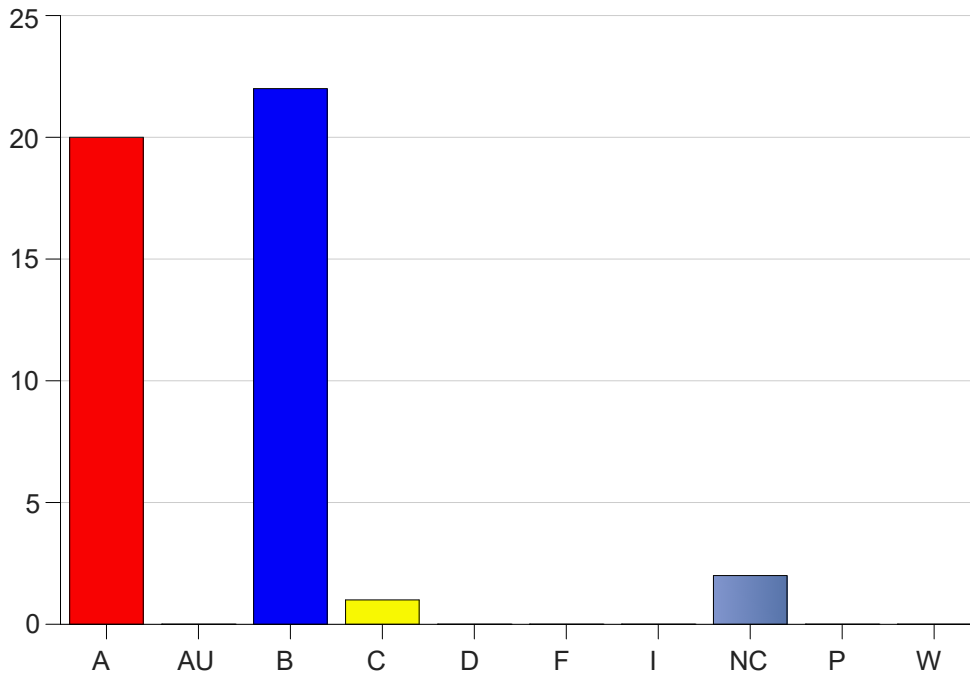

Louisiana State University Eunice

Grade Distribution by Course

2024 Fall Semester

Jan 16, 2025
2:25:27 PM

Course Work Course Number: NURS2530

Course Work Count - All		A	AU	B	C	D	F	I	NC	P	W	Total
50	Perrin,J	18	0	9	0	0	0	0	1	0	0	28
60	LaFleur,L	2	0	13	1	0	0	0	1	0	0	17
Total		20	0	22	1	0	0	0	2	0	0	45