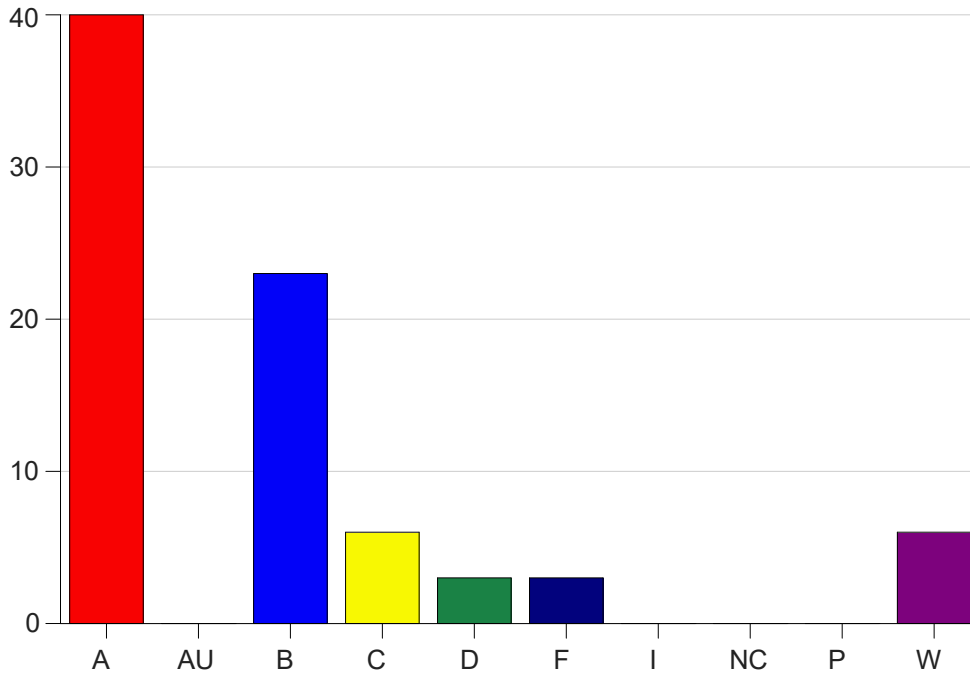

Louisiana State University Eunice

Grade Distribution by Course

2024 Fall Semester

Jan 16, 2025
2:25:27 PM

Course Work Course Number: RADT1000

Course Work Count - All		A	AU	B	C	D	F	I	NC	P	W	Total
25	Sonnier,A	16	0	8	3	0	0	0	0	0	2	29
26	Sonnier,A	12	0	9	3	1	3	0	0	0	2	30
27	Sonnier,A	12	0	6	0	2	0	0	0	0	2	22
Total		40	0	23	6	3	3	0	0	0	6	81