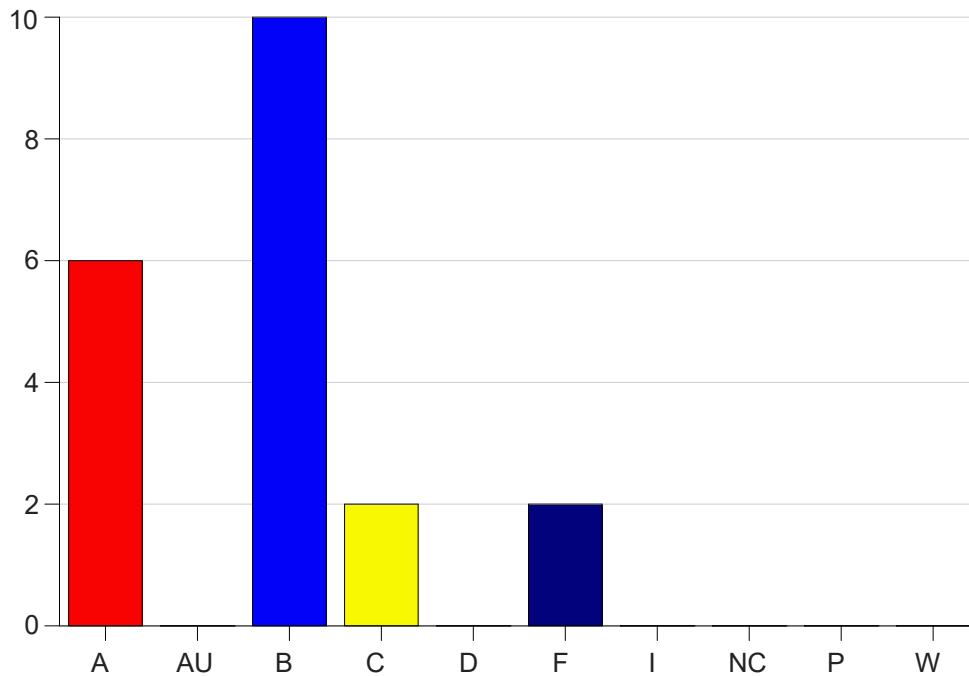

Louisiana State University Eunice

Grade Distribution by Course

2024 Fall Semester

Jan 16, 2025
2:25:27 PM

Course Work Course Number: EDCI2700

Course Work Count - All		A	AU	B	C	D	F	I	NC	P	W	Total
20	Gonzalez,L	6	0	10	2	0	2	0	0	0	0	20
Total		6	0	10	2	0	2	0	0	0	0	20