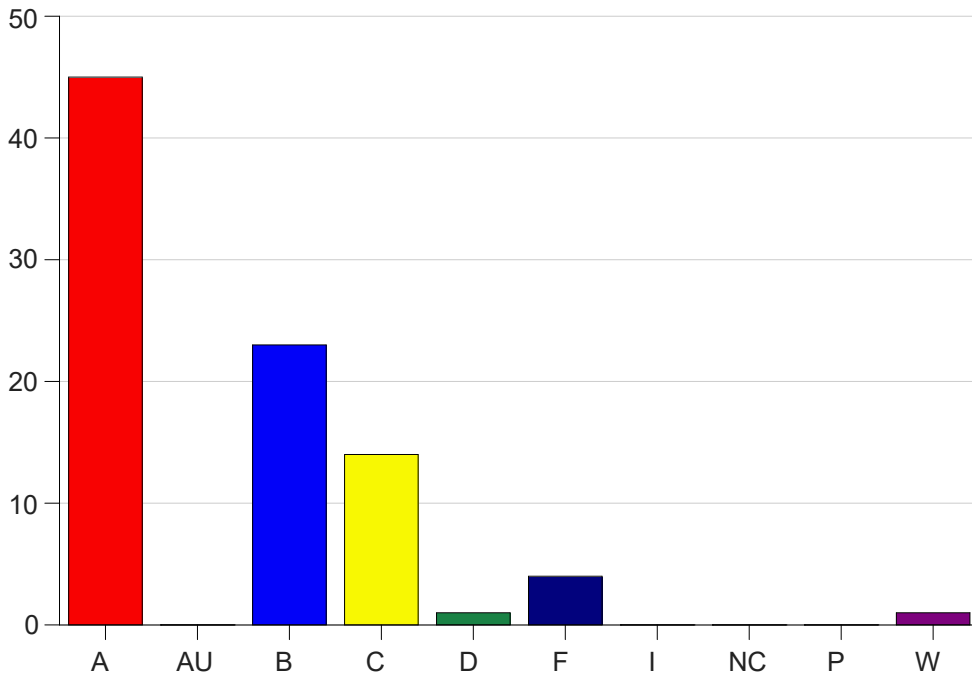

Louisiana State University Eunice

Grade Distribution by Course

2024 Fall Semester

Jan 16, 2025
2:25:27 PM

Course Work Course Number: BADM1001

Course Work Count - All		A	AU	B	C	D	F	I	NC	P	W	Total
01	May,N	15	0	8	4	1	1	0	0	0	0	29
02	May,N	14	0	3	1	0	0	0	0	0	1	19
25	Beshears,M	5	0	7	3	0	2	0	0	0	0	17
26	Thibodeaux	11	0	5	6	0	1	0	0	0	0	23
Total		45	0	23	14	1	4	0	0	0	1	88