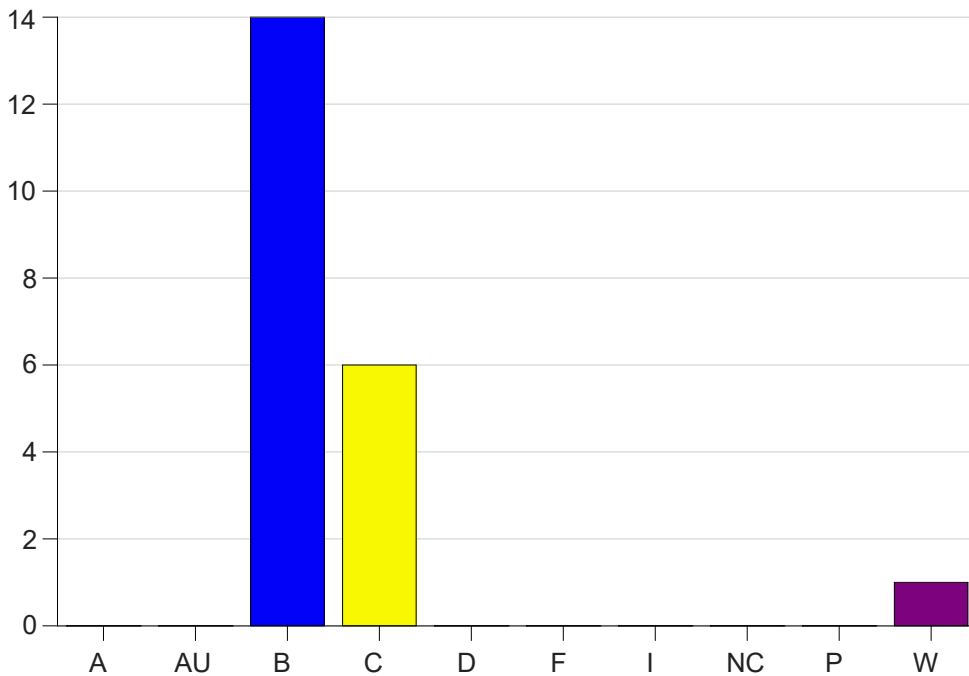

Louisiana State University Eunice

Grade Distribution by Course

2024 Fall Semester

Jan 16, 2025
2:25:27 PM

Course Work Course Number: SURT1104

Course Work Count - All		A	AU	B	C	D	F	I	NC	P	W	Total
01	Guillory,K	0	0	14	6	0	0	0	0	0	1	21
Total		0	0	14	6	0	0	0	0	0	1	21