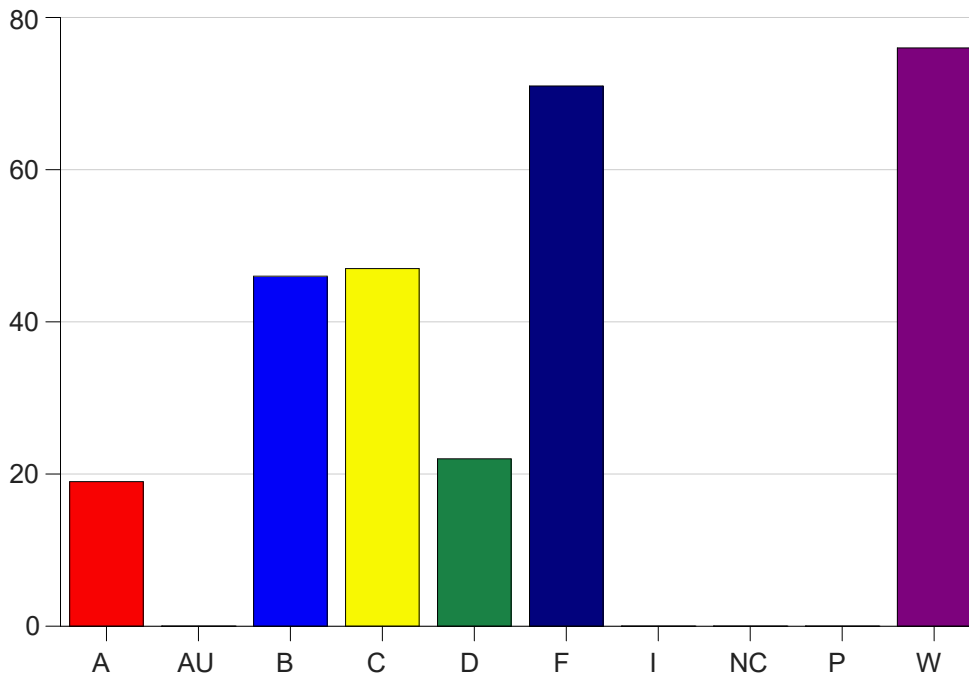

Louisiana State University Eunice

Grade Distribution by Course

2024 Fall Semester

Jan 16, 2025
2:25:27 PM

Course Work Course Number: MATH1015T

Course Work Count - All		A	AU	B	C	D	F	I	NC	P	W	Total
20	Bryant,R	3	0	5	2	1	13	0	0	0	6	30
21	Miller, C	2	0	1	6	1	11	0	0	0	6	27
S1	Boffenmyer	2	0	1	7	1	8	0	0	0	9	28
S2	ThibodeauJ	2	0	3	7	0	9	0	0	0	7	28
T3	Miller, C	0	0	2	0	2	5	0	0	0	3	12
TA	Arabie, L	2	0	4	5	2	7	0	0	0	8	28
TB	Owen, K	0	0	9	3	2	3	0	0	0	13	30
TC	Leger, E	1	0	4	4	2	0	0	0	0	4	15
TD	Owen, K	1	0	6	5	3	7	0	0	0	10	32
TF	Vidrine, E	4	0	8	6	6	3	0	0	0	6	33
TG	Owen, K	2	0	3	2	2	5	0	0	0	4	18
Total		19	0	46	47	22	71	0	0	0	76	281