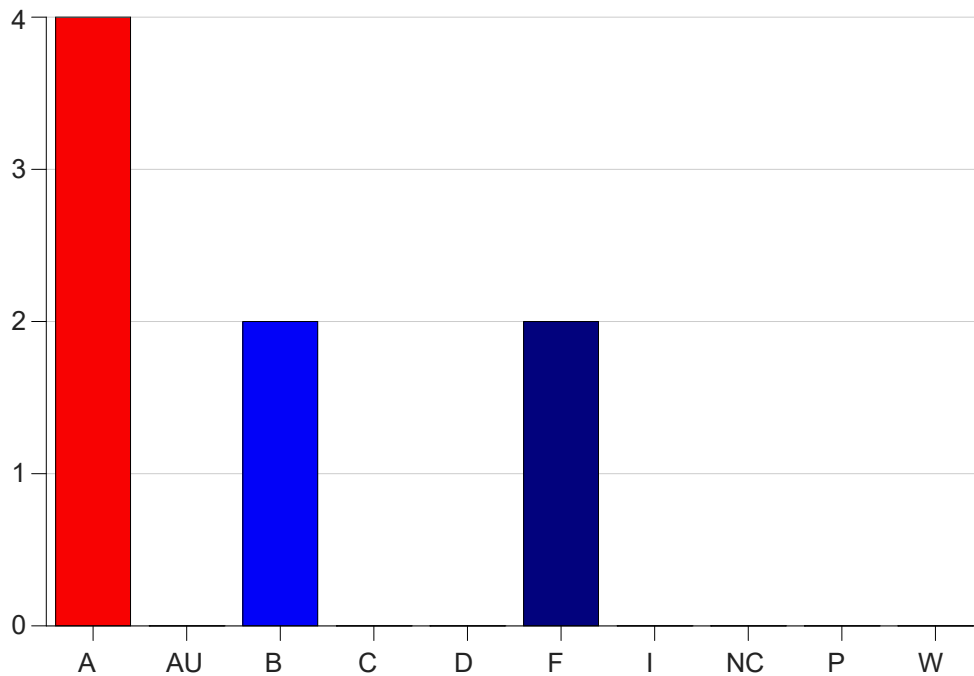

Louisiana State University Eunice

Grade Distribution by Course

2024 Fall Semester

Jan 16, 2025
2:25:27 PM

Course Work Course Number: FSCI2502

Course Work Count - All		A	AU	B	C	D	F	I	NC	P	W	Total
L1	Ford, N	4	0	2	0	0	2	0	0	0	0	8
Total		4	0	2	0	0	2	0	0	0	0	8