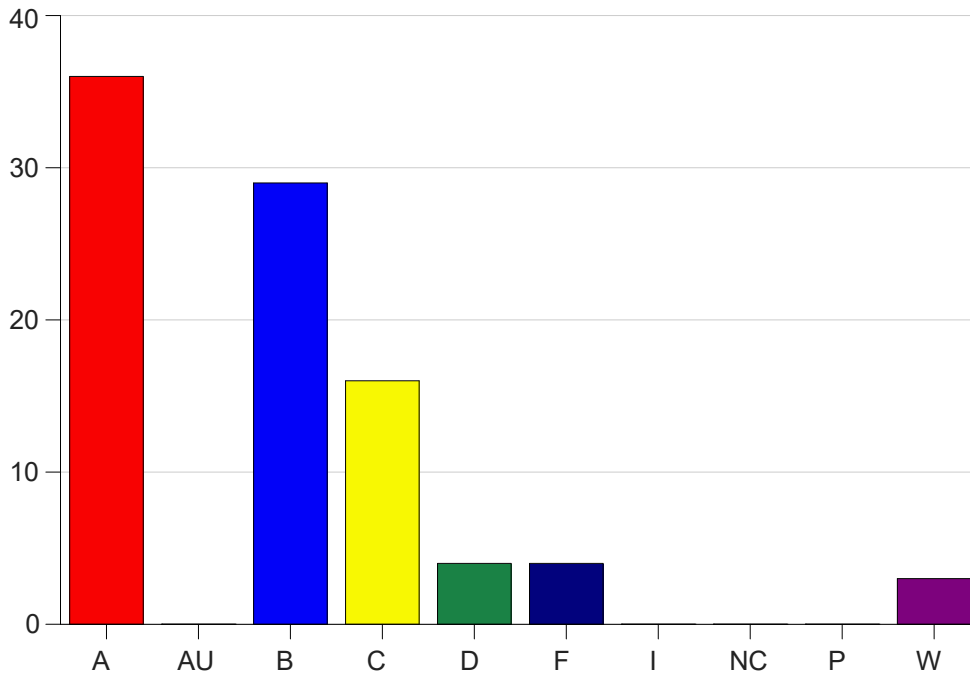

Louisiana State University Eunice

Grade Distribution by Course

2024 Fall Semester

Jan 16, 2025
2:25:27 PM

Course Work Course Number: PHYS1001

Course Work Count - All		A	AU	B	C	D	F	I	NC	P	W	Total
01	Ogacho, A	17	0	15	13	2	2	0	0	0	3	52
25	Ogacho, A	19	0	14	3	2	2	0	0	0	0	40
Total		36	0	29	16	4	4	0	0	0	3	92