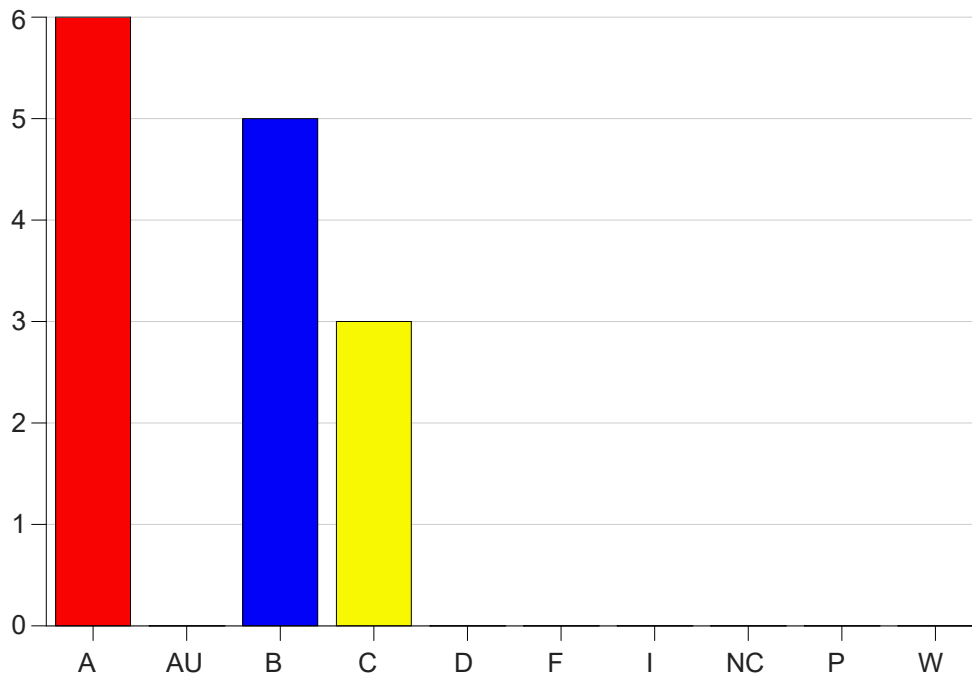

Louisiana State University Eunice

Grade Distribution by Course

2024 Fall Semester

Jan 16, 2025
2:25:27 PM

Course Work Course Number: RC 2025

Course Work Count - All		A	AU	B	C	D	F	I	NC	P	W	Total
01	Wyble,M	6	0	5	3	0	0	0	0	0	0	14
Total		6	0	5	3	0	0	0	0	0	0	14