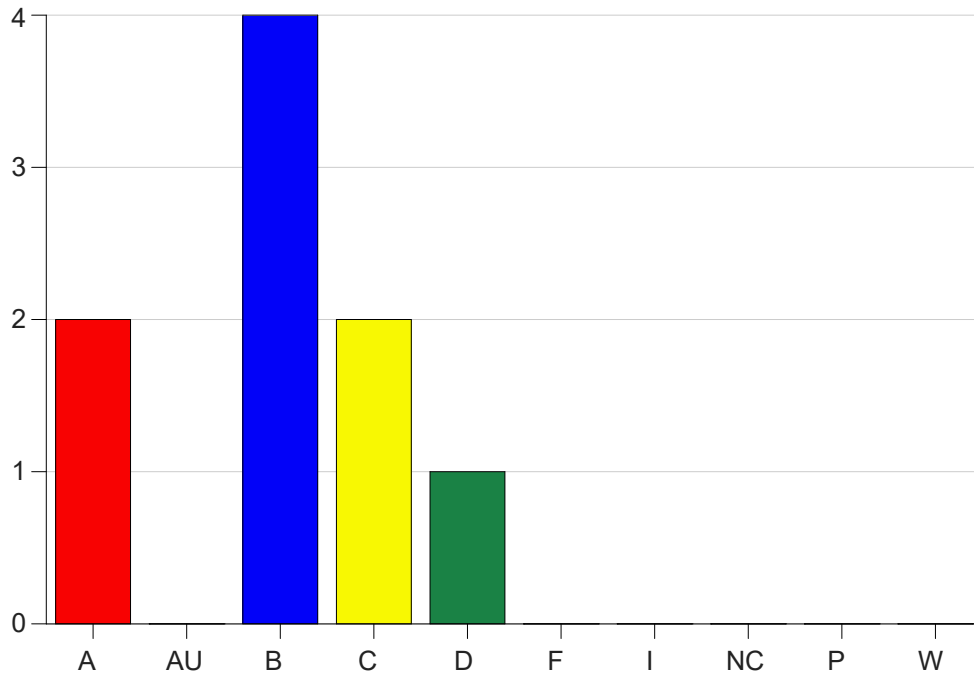

Louisiana State University Eunice

Grade Distribution by Course

2024 Fall Semester

Jan 16, 2025
2:25:27 PM

Course Work Course Number: CSC 2310

Course Work Count - All		A	AU	B	C	D	F	I	NC	P	W	Total
25	Burkes, C	2	0	4	2	1	0	0	0	0	0	9
Total		2	0	4	2	1	0	0	0	0	0	9