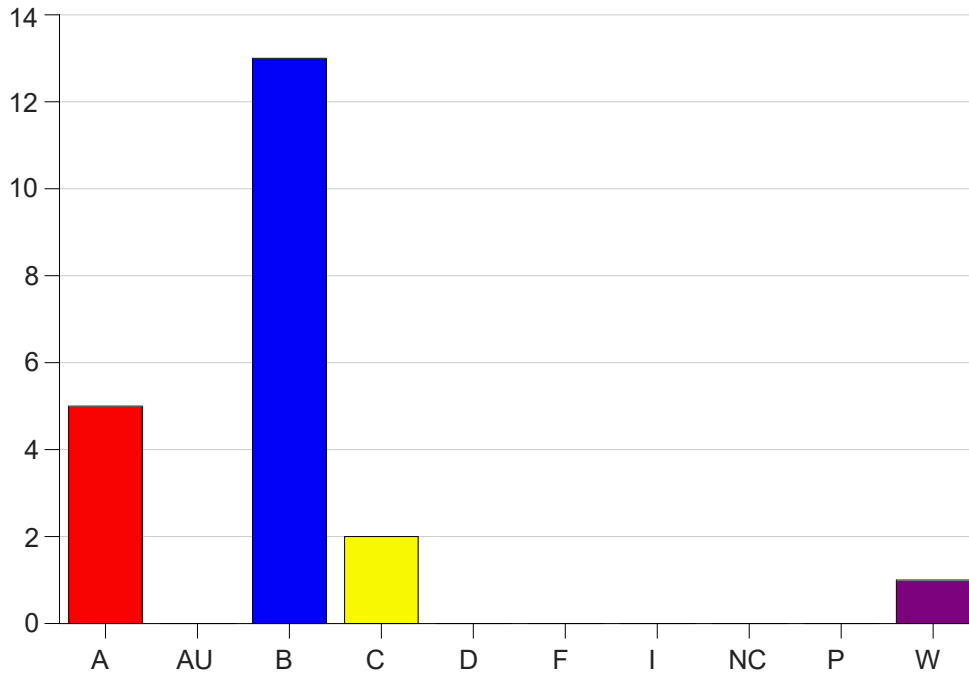

Louisiana State University Eunice

Grade Distribution by Course

2024 Fall Semester

Jan 16, 2025
2:25:27 PM

Course Work Course Number: SURT1103

Course Work Count - All		A	AU	B	C	D	F	I	NC	P	W	Total
90	Kopp, R	2	0	7	0	0	0	0	0	0	0	9
91	Touchet,S	1	0	6	2	0	0	0	0	0	1	10
92	Perillou,H	2	0	0	0	0	0	0	0	0	0	2
Total		5	0	13	2	0	0	0	0	0	1	21