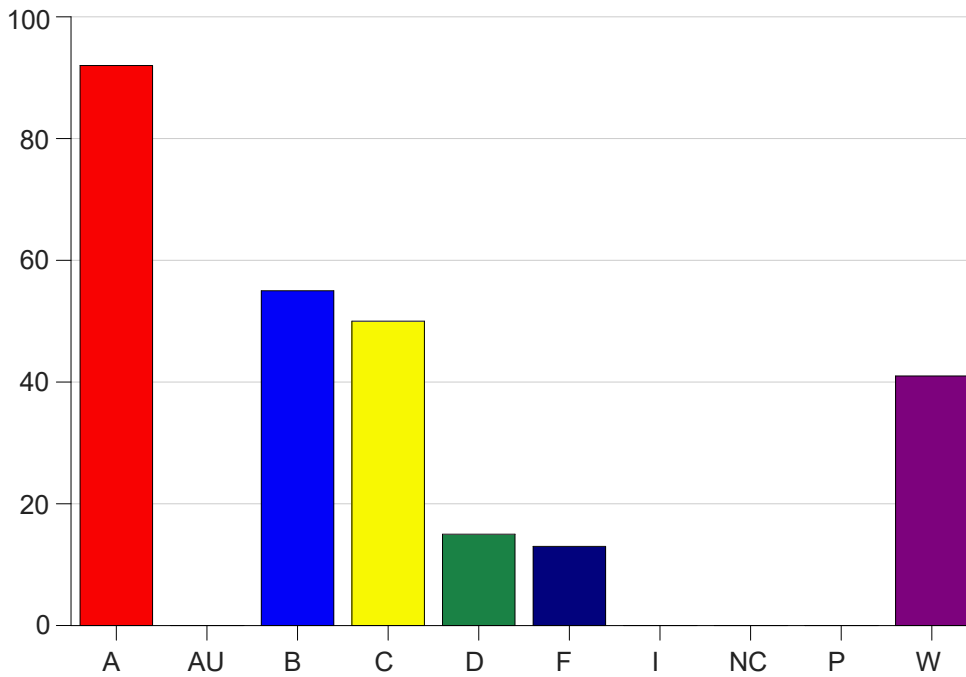

Louisiana State University Eunice

Grade Distribution by Course

2024 Fall Semester

Jan 16, 2025
2:25:27 PM

Course Work Course Number: BIOL1161

Course Work Count - All		A	AU	B	C	D	F	I	NC	P	W	Total
90	Cordes,J	8	0	5	6	0	3	0	0	0	8	30
91	Dalfrey, K	11	0	9	6	1	0	0	0	0	1	28
92	Marcel, A	4	0	5	8	4	2	0	0	0	7	30
93	Cordes,J	8	0	11	1	2	1	0	0	0	6	29
95	Marcel, A	3	0	9	7	3	3	0	0	0	6	31
96	Jabusch, M	30	0	1	1	0	0	0	0	0	1	33
97	Cordes,J	6	0	6	6	2	0	0	0	0	8	28
98	Jabusch, M	20	0	1	2	0	1	0	0	0	1	25
99	Marcel, A	2	0	8	13	3	3	0	0	0	3	32
Total		92	0	55	50	15	13	0	0	0	41	266