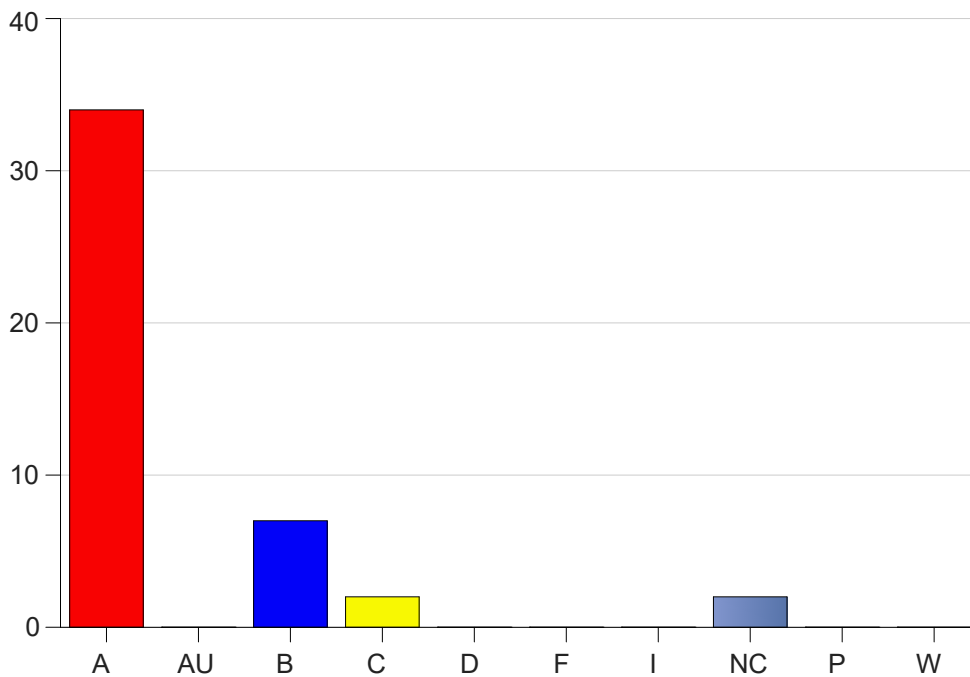

Louisiana State University Eunice

Grade Distribution by Course

2024 Fall Semester

Jan 16, 2025
2:25:27 PM

Course Work Course Number: NURS2532

Course Work Count - All		A	AU	B	C	D	F	I	NC	P	W	Total
25	LaFleur,L	7	0	7	2	0	0	0	1	0	0	17
27	Perrin,J	27	0	0	0	0	0	0	1	0	0	28
Total		34	0	7	2	0	0	0	2	0	0	45