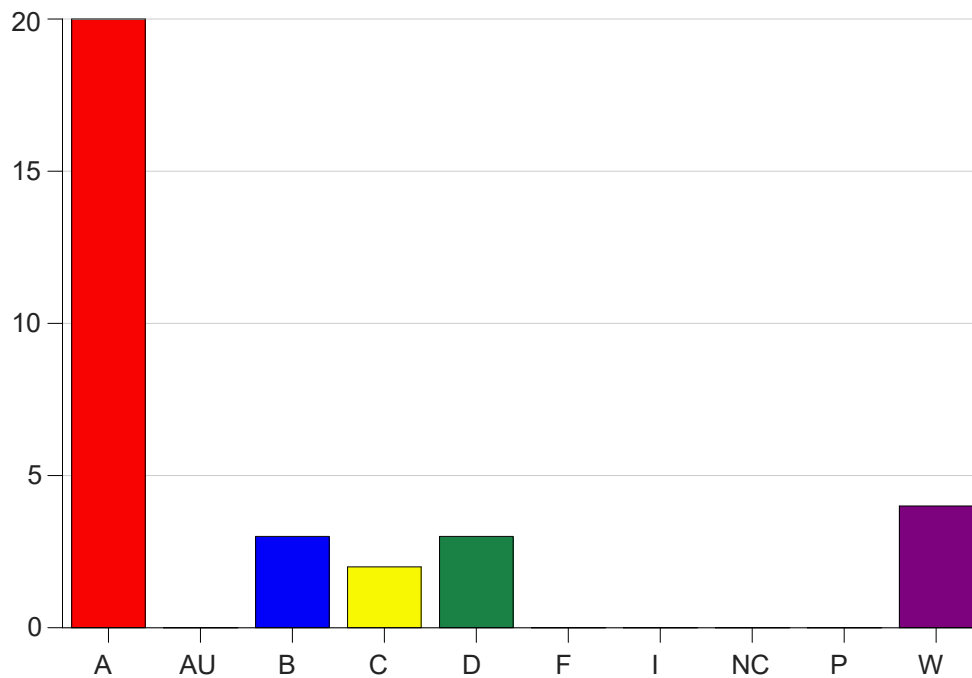

Louisiana State University Eunice

Grade Distribution by Course

2020 Fall Semester

Dec 16, 2020
4:34:17 PM

Course Work Course Number: POLS2051

Course Work Count - All		A	AU	B	C	D	F	I	NC	P	W	Total
25	Price, A	20	0	3	2	3	0	0	0	0	4	32
Total		20	0	3	2	3	0	0	0	0	4	32