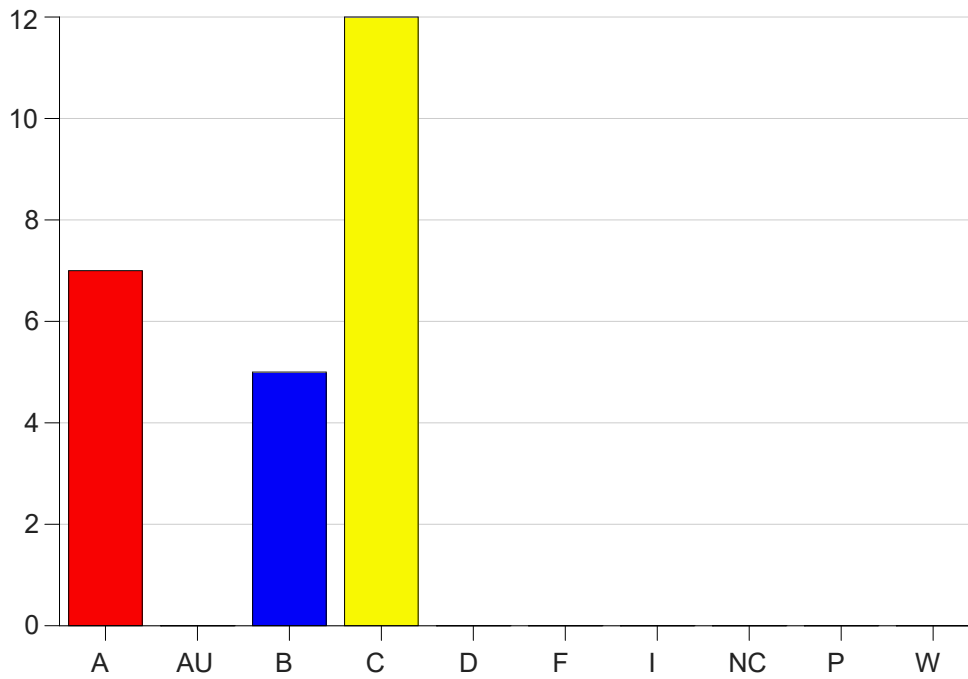

Louisiana State University Eunice

Grade Distribution by Course

2020 Fall Semester

Dec 16, 2020
4:34:17 PM

Course Work Course Number: CSC 1015

Course Work Count - All		A	AU	B	C	D	F	I	NC	P	W	Total
01	Seeder, L	7	0	5	12	0	0	0	0	0	0	24
Total		7	0	5	12	0	0	0	0	0	0	24