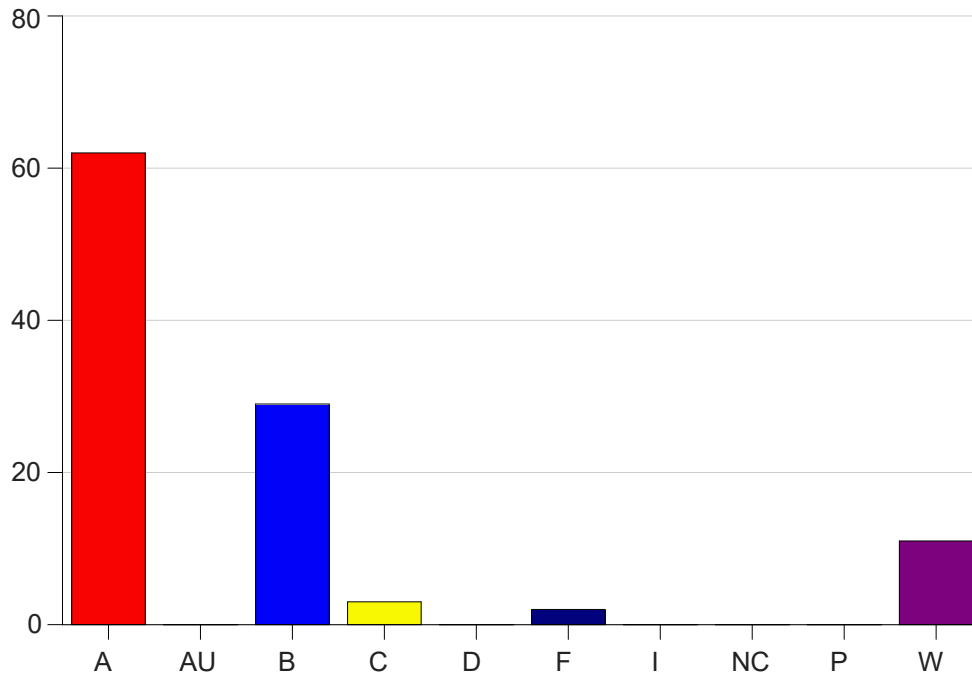

Louisiana State University Eunice

Grade Distribution by Course

2020 Fall Semester

Dec 16, 2020
4:34:17 PM

Course Work Course Number: BIOL2161

Course Work Count - All		A	AU	B	C	D	F	I	NC	P	W	Total
91	RobichauxS	12	0	10	0	0	0	0	0	0	3	25
92	RobichauxS	21	0	2	0	0	1	0	0	0	3	27
93	RobichauxS	17	0	8	2	0	0	0	0	0	1	28
94	RobichauxS	12	0	9	1	0	1	0	0	0	4	27
Total		62	0	29	3	0	2	0	0	0	11	107