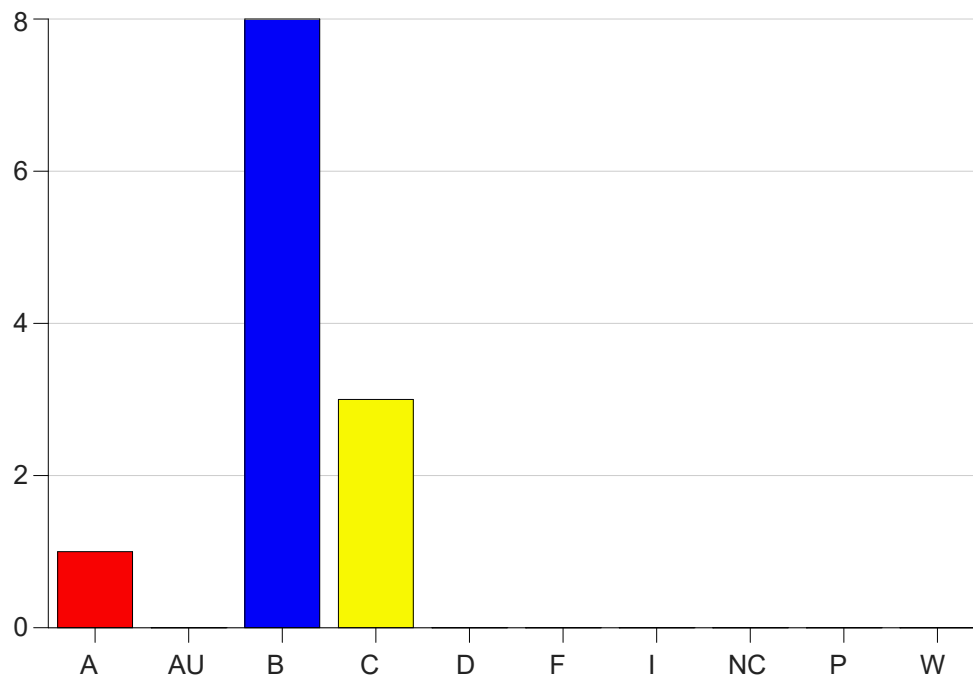

Louisiana State University Eunice

Grade Distribution by Course

2020 Fall Semester

Dec 16, 2020
4:34:17 PM

Course Work Course Number: RC 2026

Course Work Count - All		A	AU	B	C	D	F	I	NC	P	W	Total
01	Asbury,D	1	0	8	3	0	0	0	0	0	0	12
Total		1	0	8	3	0	0	0	0	0	0	12