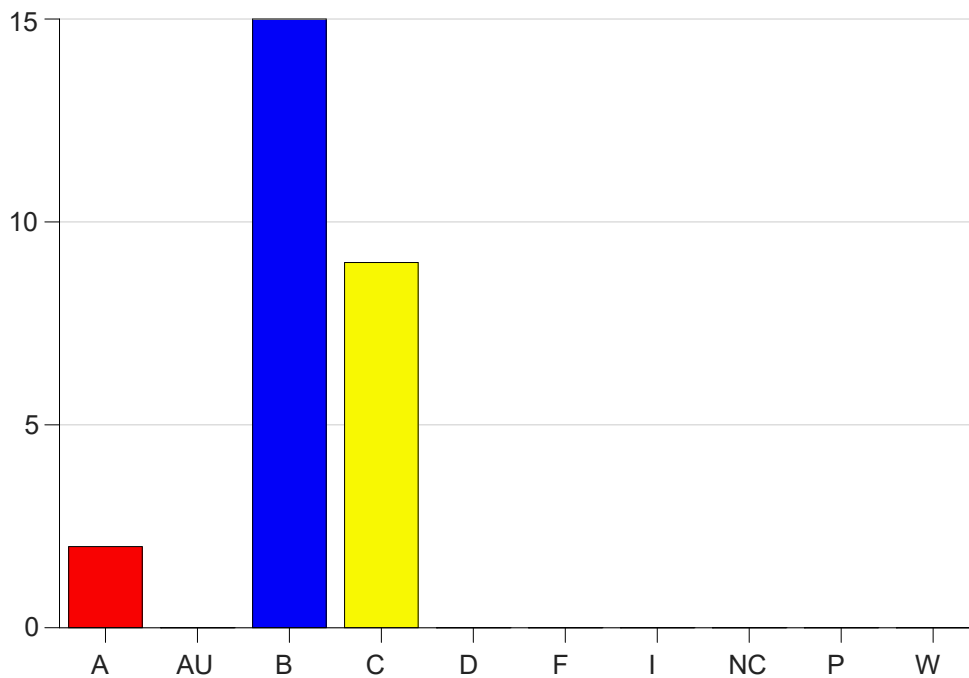

Louisiana State University Eunice

Grade Distribution by Course

2020 Fall Semester

Dec 16, 2020
4:34:17 PM

Course Work Course Number: RADT2031

Course Work Count - All		A	AU	B	C	D	F	I	NC	P	W	Total
01	McLaughlin	2	0	15	9	0	0	0	0	0	0	26
Total		2	0	15	9	0	0	0	0	0	0	26