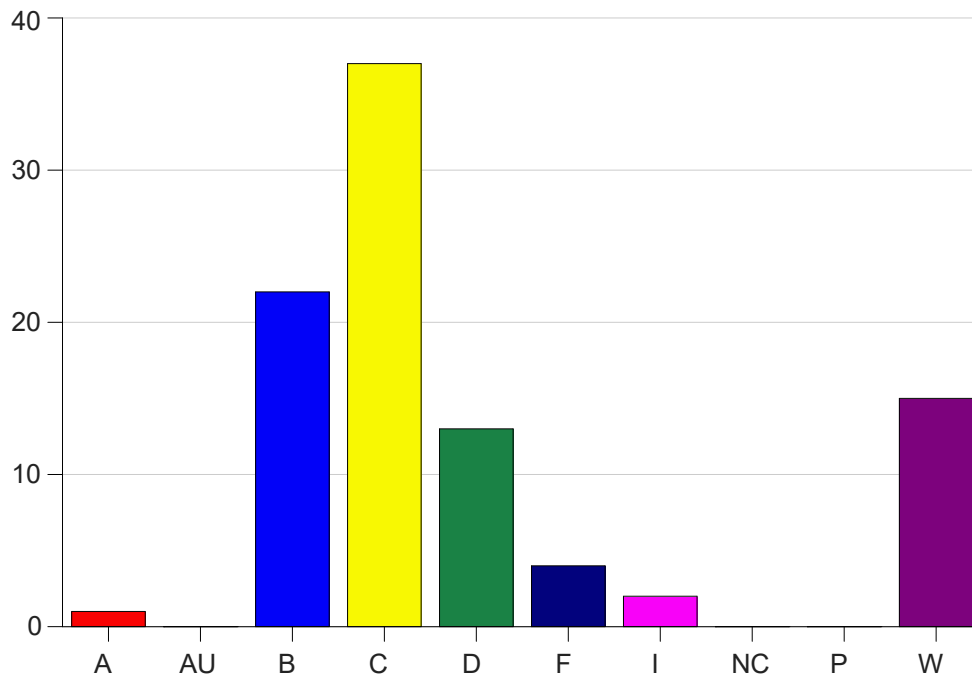

Louisiana State University Eunice

Grade Distribution by Course

2020 Fall Semester

Dec 16, 2020
4:34:17 PM

Course Work Course Number: BIOL1012

Course Work Count - All		A	AU	B	C	D	F	I	NC	P	W	Total
90	Al-Dujaili	1	0	7	11	2	0	1	0	0	2	24
91	Al-Dujaili	0	0	6	10	3	1	1	0	0	4	25
92	Al-Dujaili	0	0	2	13	3	2	0	0	0	2	22
93	Al-Dujaili	0	0	7	3	5	1	0	0	0	7	23
Total		1	0	22	37	13	4	2	0	0	15	94