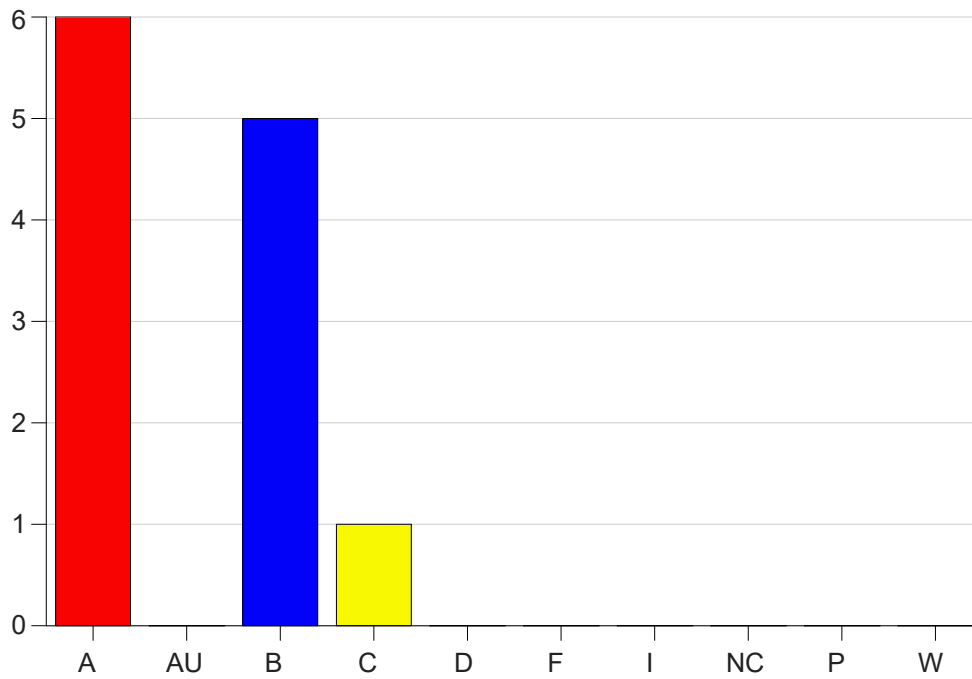

Louisiana State University Eunice

Grade Distribution by Course

2020 Fall Semester

Dec 16, 2020
4:34:17 PM

Course Work Course Number: EDCI2025

Course Work Count - All		A	AU	B	C	D	F	I	NC	P	W	Total
01	Leslie,M	6	0	5	1	0	0	0	0	0	0	12
Total		6	0	5	1	0	0	0	0	0	0	12