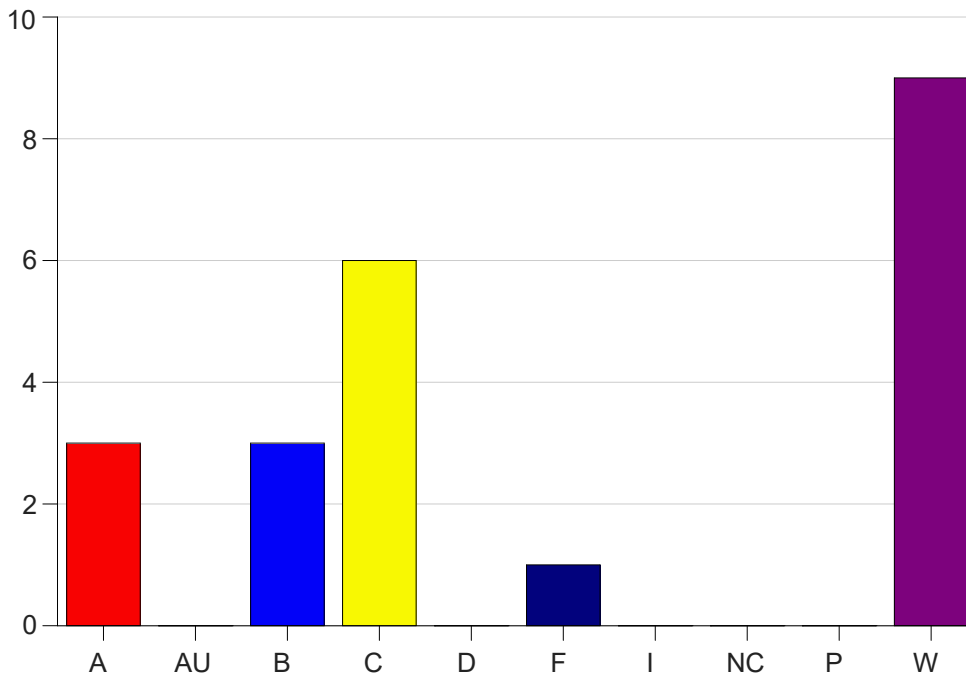

Louisiana State University Eunice

Grade Distribution by Course

2020 Fall Semester

Dec 16, 2020
4:34:17 PM

Course Work Course Number: MATH1550

Course Work Count - All		A	AU	B	C	D	F	I	NC	P	W	Total
01	Escude',W	3	0	3	6	0	1	0	0	0	9	22
Total		3	0	3	6	0	1	0	0	0	9	22