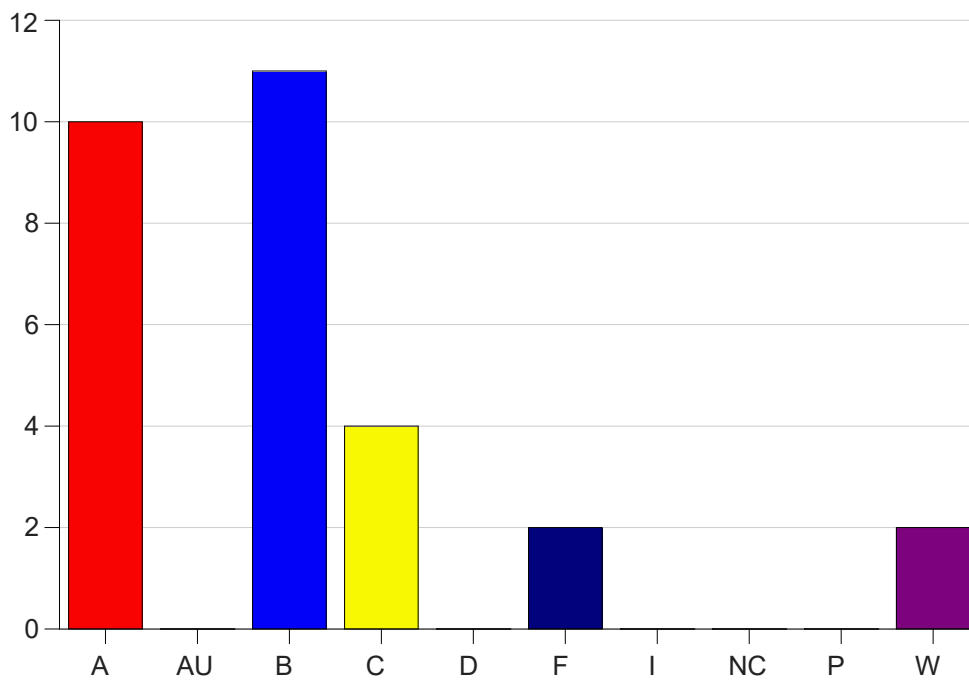

Louisiana State University Eunice

Grade Distribution by Course

2020 Fall Semester

Dec 16, 2020
4:34:17 PM

Course Work Course Number: ECON2000

Course Work Count - All		A	AU	B	C	D	F	I	NC	P	W	Total
25	Bahloul, T	6	0	7	2	0	0	0	0	0	1	16
C6	Bahloul, T	4	0	4	2	0	2	0	0	0	1	13
Total		10	0	11	4	0	2	0	0	0	2	29