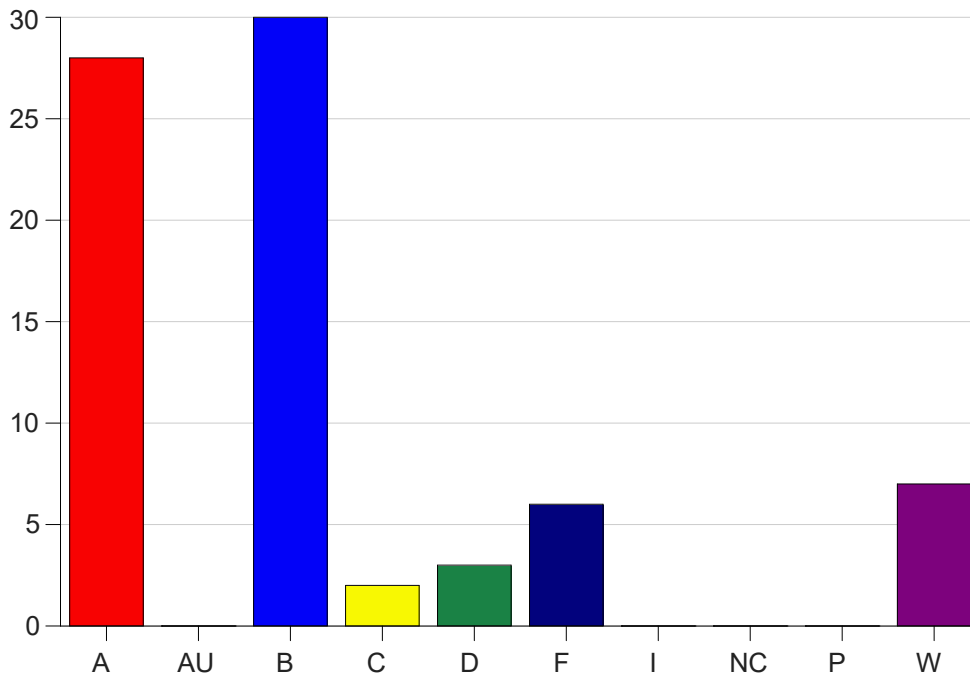

Louisiana State University Eunice

Grade Distribution by Course

2020 Fall Semester

Dec 16, 2020
4:34:17 PM

Course Work Course Number: GEOG1001

Course Work Count - All		A	AU	B	C	D	F	I	NC	P	W	Total
25	Ardoin,J	18	0	15	1	1	2	0	0	0	2	39
C1	Ardoin,J	10	0	15	1	2	4	0	0	0	5	37
Total		28	0	30	2	3	6	0	0	0	7	76