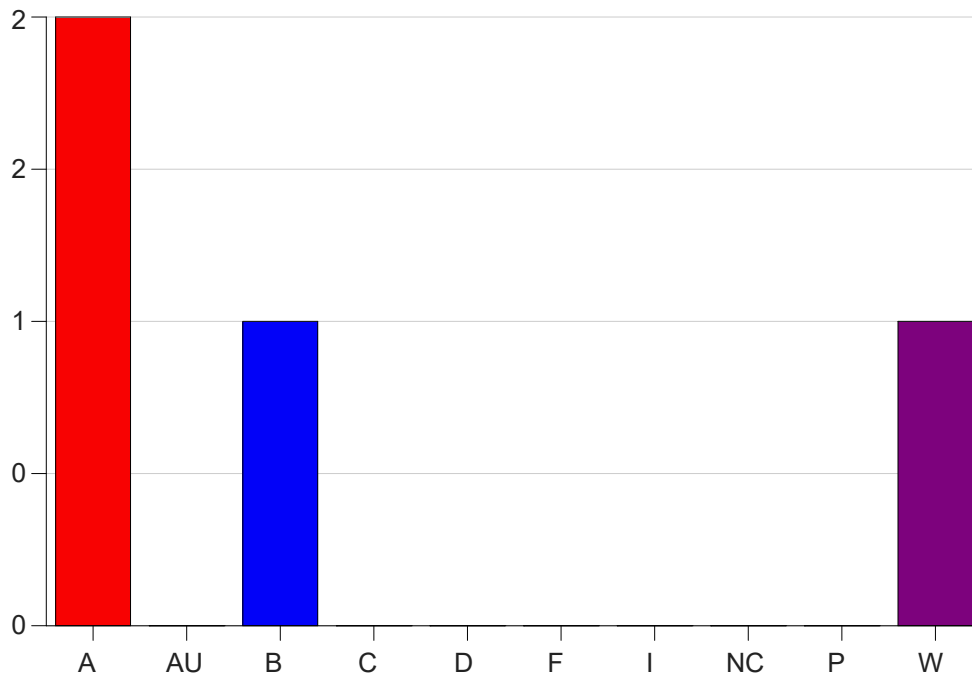

Louisiana State University Eunice

Grade Distribution by Course

2020 Fall Semester

Dec 16, 2020
4:34:17 PM

Course Work Course Number: BAS 1100

Course Work Count - All		A	AU	B	C	D	F	I	NC	P	W	Total
25	May,N	2	0	1	0	0	0	0	0	0	1	4
Total		2	0	1	0	0	0	0	0	0	1	4