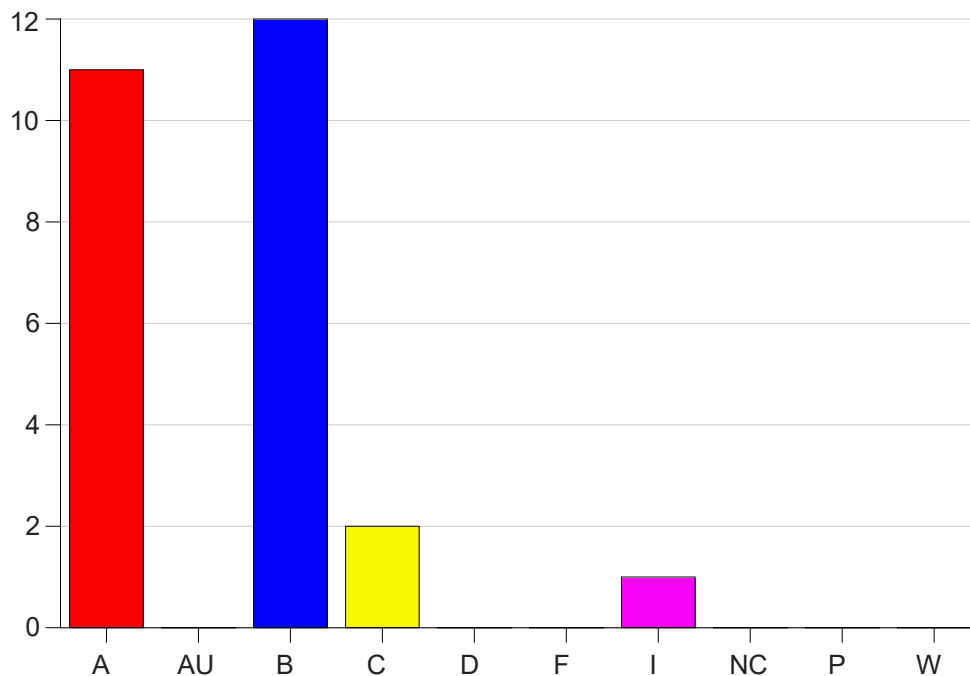

Louisiana State University Eunice

Grade Distribution by Course

2020 Fall Semester

Dec 16, 2020
4:34:17 PM

Course Work Course Number: RADT1021

Course Work Count - All		A	AU	B	C	D	F	I	NC	P	W	Total
01	McLaughlin	11	0	12	2	0	0	1	0	0	0	26
Total		11	0	12	2	0	0	1	0	0	0	26