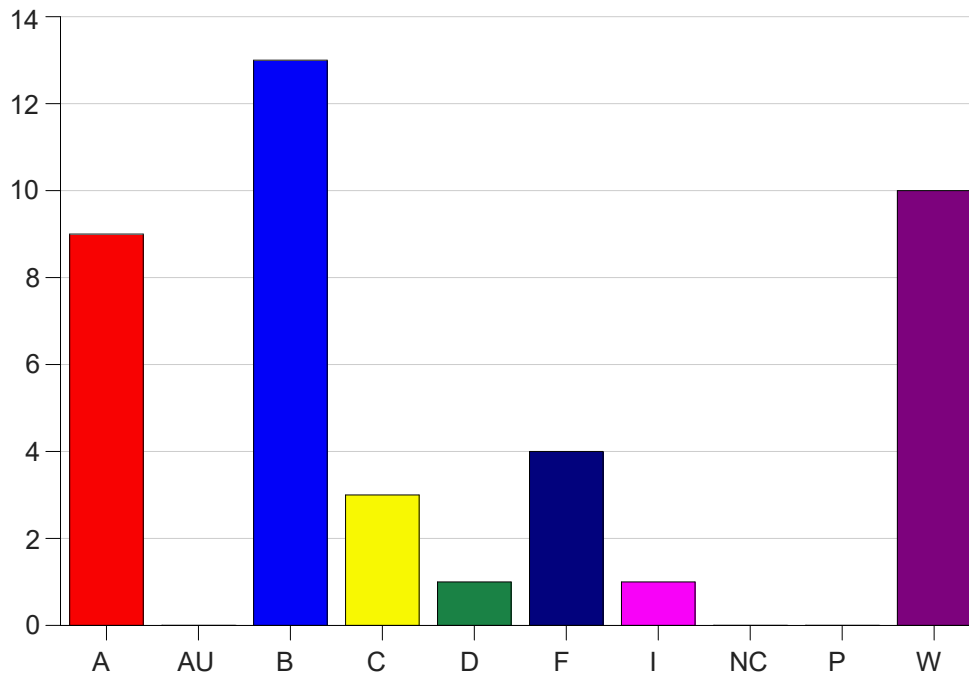

Louisiana State University Eunice

Grade Distribution by Course

2020 Fall Semester

Dec 16, 2020
4:34:17 PM

Course Work Course Number: UNIV0008

Course Work Count - All		A	AU	B	C	D	F	I	NC	P	W	Total
01	Leslie,M	1	0	4	1	0	0	0	0	0	7	13
02	Leslie,M	6	0	7	1	0	3	0	0	0	2	19
03	Leslie,M	2	0	2	1	1	1	1	0	0	1	9
Total		9	0	13	3	1	4	1	0	0	10	41