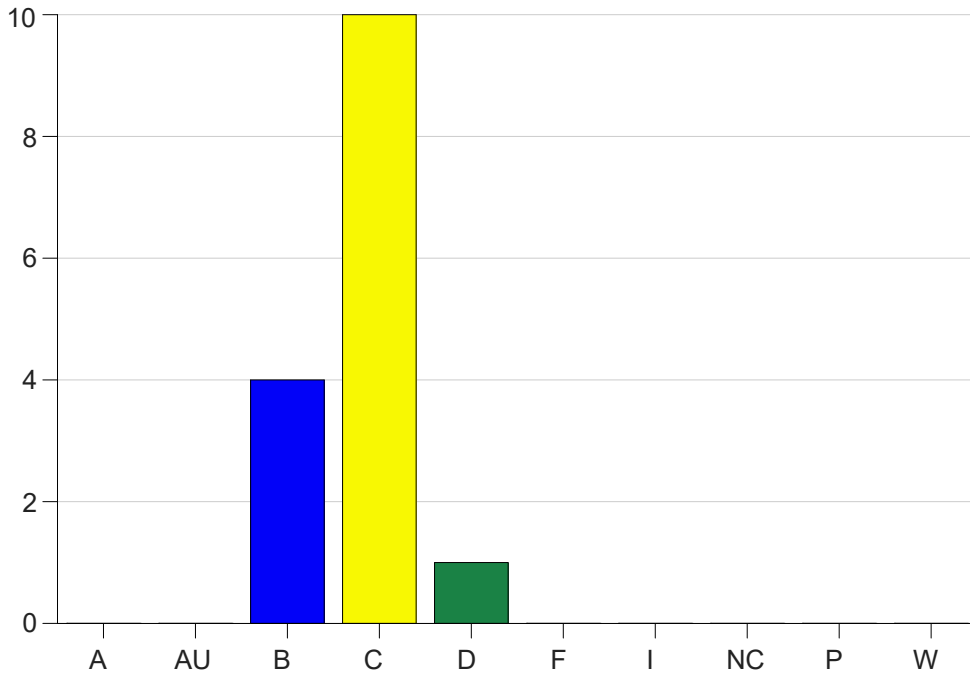

Louisiana State University Eunice

Grade Distribution by Course

2020 Fall Semester

Dec 16, 2020
4:34:17 PM

Course Work Course Number: RC 2014

Course Work Count - All		A	AU	B	C	D	F	I	NC	P	W	Total
91	Asbury,D	0	0	2	4	0	0	0	0	0	0	6
92	Wyble,M	0	0	1	3	0	0	0	0	0	0	4
93	Warner,K	0	0	1	3	1	0	0	0	0	0	5
Total		0	0	4	10	1	0	0	0	0	0	15