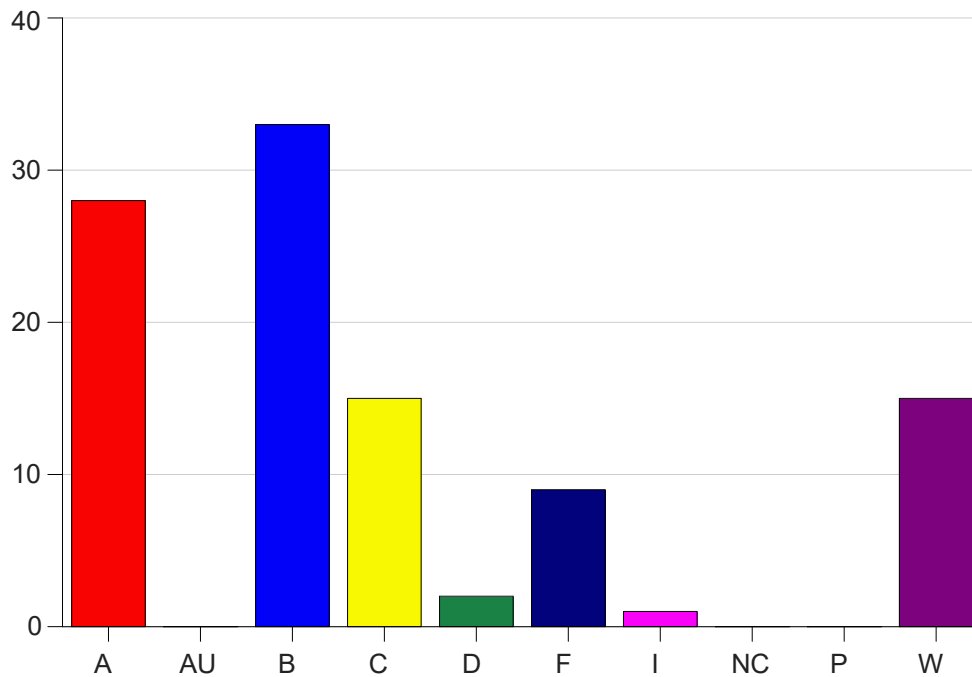

Louisiana State University Eunice

Grade Distribution by Course

2020 Fall Semester

Dec 16, 2020
4:34:17 PM

Course Work Course Number: CMST2060

Course Work Count - All		A	AU	B	C	D	F	I	NC	P	W	Total
01	Rockenschu	8	0	9	4	0	1	0	0	0	7	29
02	Rockenschu	4	0	12	7	0	2	0	0	0	4	29
03	Rockenschu	14	0	6	2	1	2	0	0	0	2	27
04	Rockenschu	2	0	6	2	1	4	1	0	0	2	18
Total		28	0	33	15	2	9	1	0	0	15	103