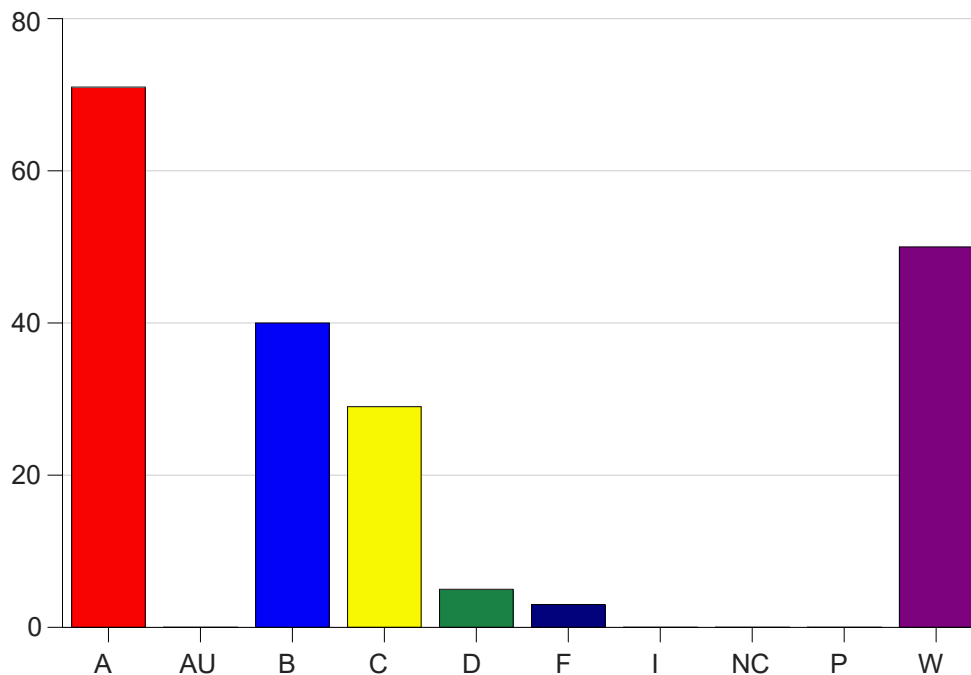

Louisiana State University Eunice

Grade Distribution by Course

2020 Fall Semester

Dec 16, 2020
4:34:17 PM

Course Work Course Number: BIOL1201

Course Work Count - All		A	AU	B	C	D	F	I	NC	P	W	Total
01	Jariel,D	5	0	2	8	0	1	0	0	0	3	19
02	Hamlin,J	6	0	5	11	4	2	0	0	0	46	74
D2	Bergeron,P	2	0	2	6	1	0	0	0	0	1	12
D3	Readore, G	4	0	0	0	0	0	0	0	0	0	4
D4	Touchet,B	27	0	18	3	0	0	0	0	0	0	48
D5	Touchet,B	27	0	13	1	0	0	0	0	0	0	41
Total		71	0	40	29	5	3	0	0	0	50	198