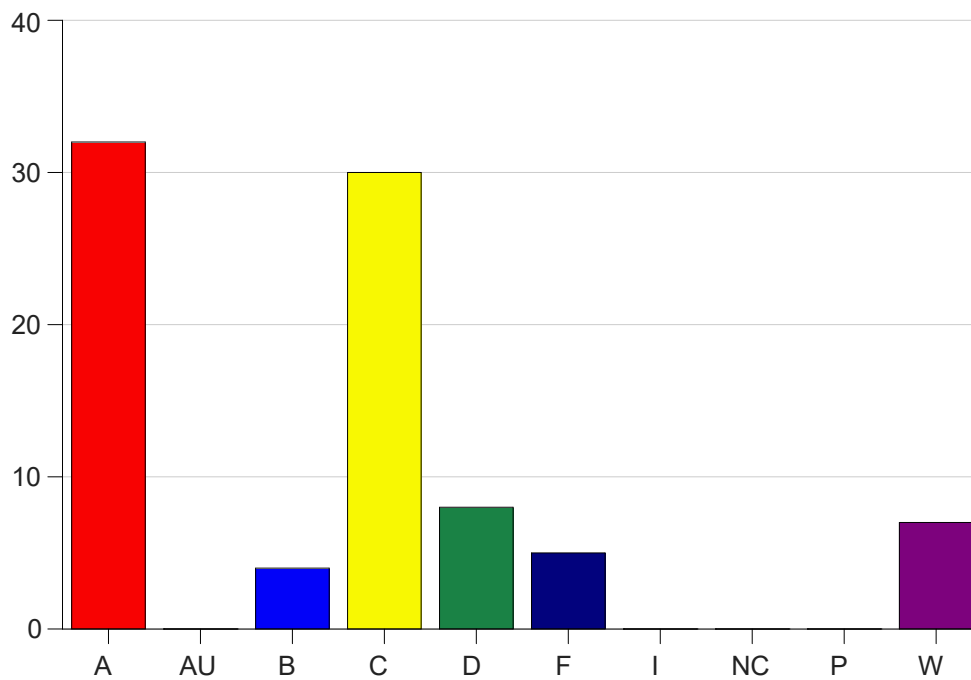

Louisiana State University Eunice

Grade Distribution by Course

2020 Fall Semester

Dec 16, 2020
4:34:17 PM

Course Work Course Number: HIST2071

Course Work Count - All		A	AU	B	C	D	F	I	NC	P	W	Total
01	Baltakis,A	1	0	2	28	6	5	0	0	0	6	48
25	Sellers,W	31	0	2	2	2	0	0	0	0	1	38
Total		32	0	4	30	8	5	0	0	0	7	86