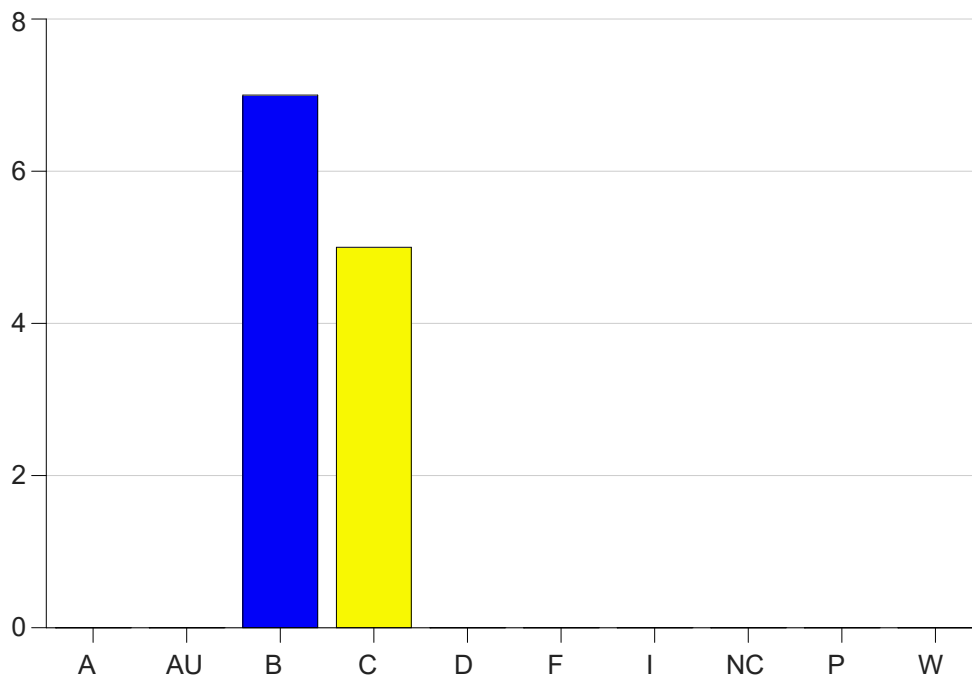

Louisiana State University Eunice

Grade Distribution by Course

2020 Fall Semester

Dec 16, 2020
4:34:17 PM

Course Work Course Number: RC 2025

Course Work Count - All		A	AU	B	C	D	F	I	NC	P	W	Total
01	Wyble,M	0	0	7	5	0	0	0	0	0	0	12
Total		0	0	7	5	0	0	0	0	0	0	12