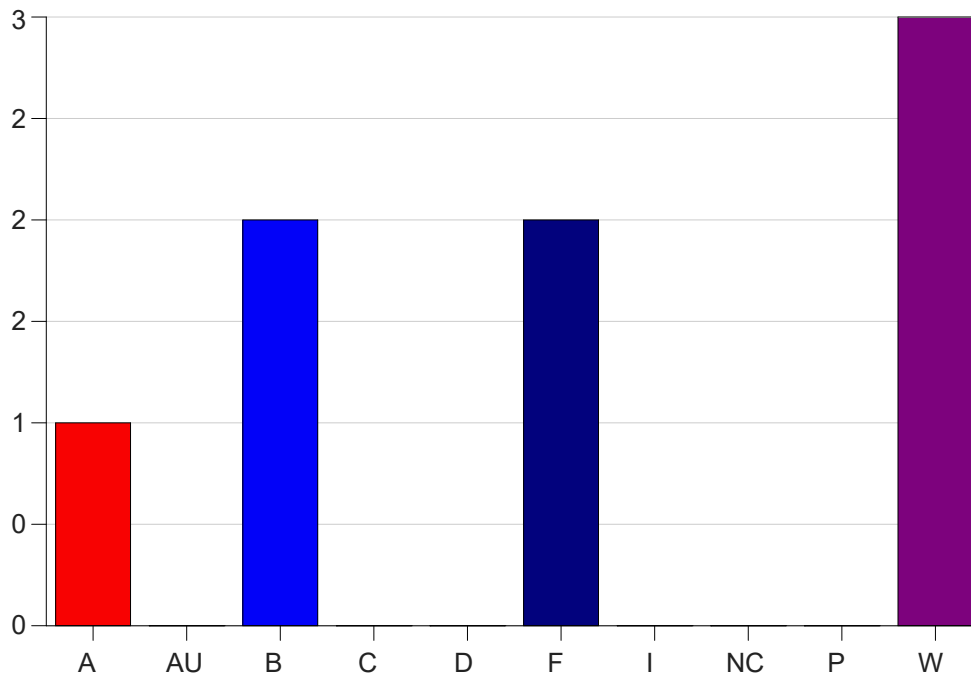

Louisiana State University Eunice

Grade Distribution by Course

2020 Fall Semester

Dec 16, 2020
4:34:17 PM

Course Work Course Number: EDCI2020

Course Work Count - All		A	AU	B	C	D	F	I	NC	P	W	Total
25	Graud,A	1	0	2	0	0	2	0	0	0	3	8
Total		1	0	2	0	0	2	0	0	0	3	8