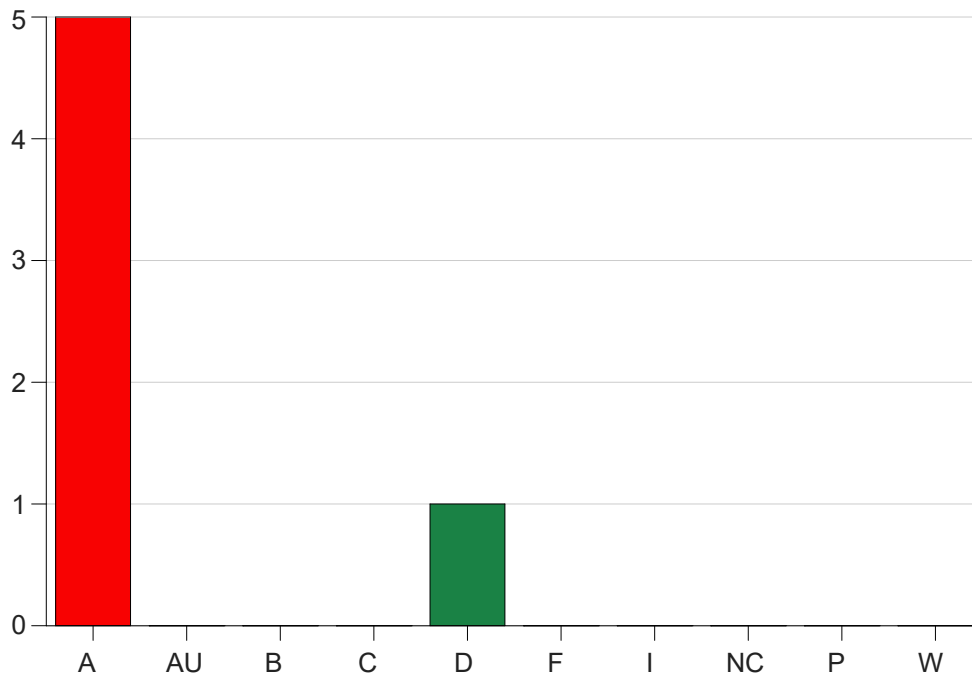

Louisiana State University Eunice

Grade Distribution by Course

2020 Fall Semester

Dec 16, 2020
4:34:17 PM

Course Work Course Number: FIN 2030

Course Work Count - All		A	AU	B	C	D	F	I	NC	P	W	Total
25	Duet, B	5	0	0	0	1	0	0	0	0	0	6
Total		5	0	0	0	1	0	0	0	0	0	6