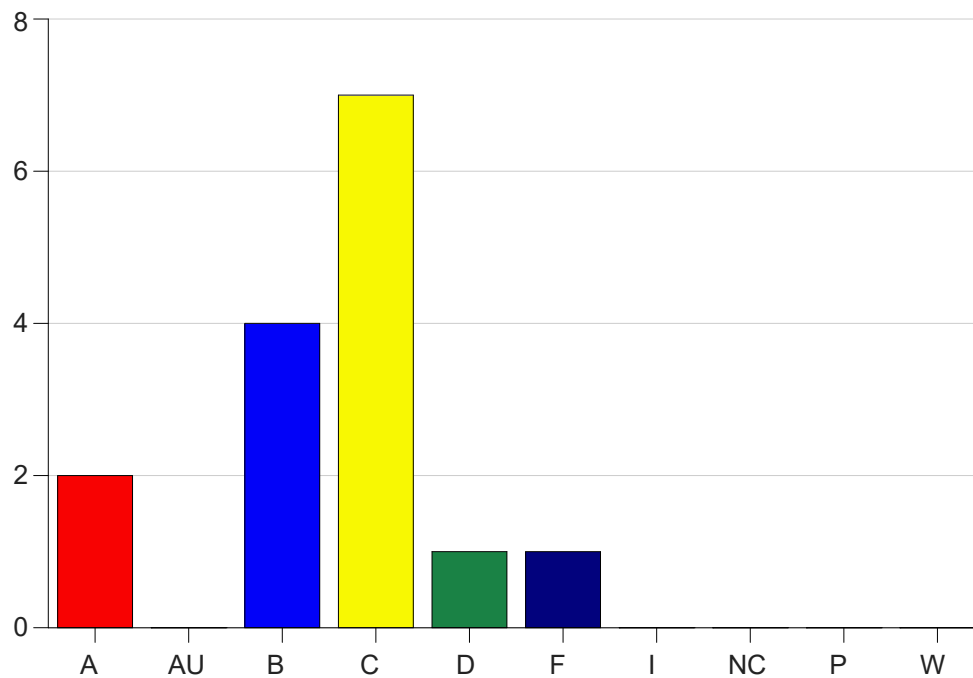

Louisiana State University Eunice

Grade Distribution by Course

2020 Fall Semester

Dec 16, 2020
4:34:17 PM

Course Work Course Number: RC 2012

Course Work Count - All		A	AU	B	C	D	F	I	NC	P	W	Total
01	Warner,K	2	0	4	7	1	1	0	0	0	0	15
Total		2	0	4	7	1	1	0	0	0	0	15