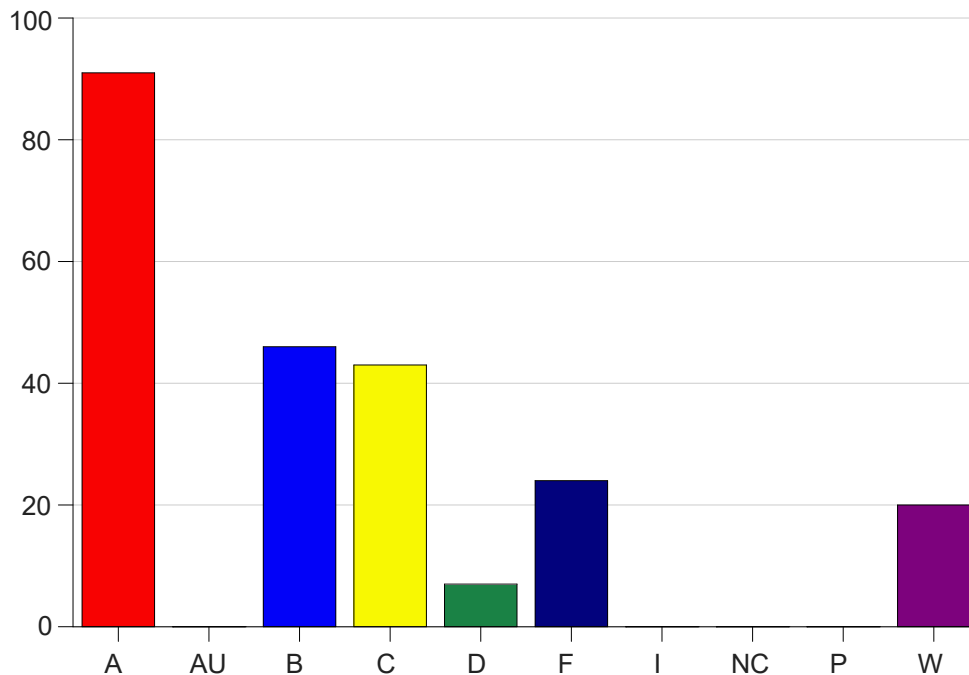

Louisiana State University Eunice

Grade Distribution by Course

2020 Fall Semester

Dec 16, 2020
4:34:17 PM

Course Work Course Number: HIST1001

Course Work Count - All		A	AU	B	C	D	F	I	NC	P	W	Total
01	Baltakis,A	2	0	10	12	2	5	0	0	0	9	40
02	Baltakis,A	3	0	13	17	3	9	0	0	0	7	52
D3	Smith,H	7	0	6	4	0	0	0	0	0	0	17
D4	Sellers,W	38	0	5	1	0	0	0	0	0	0	44
D5	Sellers,W	34	0	5	4	1	0	0	0	0	2	46
D6	Sellers,W	4	0	0	2	0	0	0	0	0	2	8
L6	Alleman,M	3	0	7	3	1	10	0	0	0	0	24
Total		91	0	46	43	7	24	0	0	0	20	231