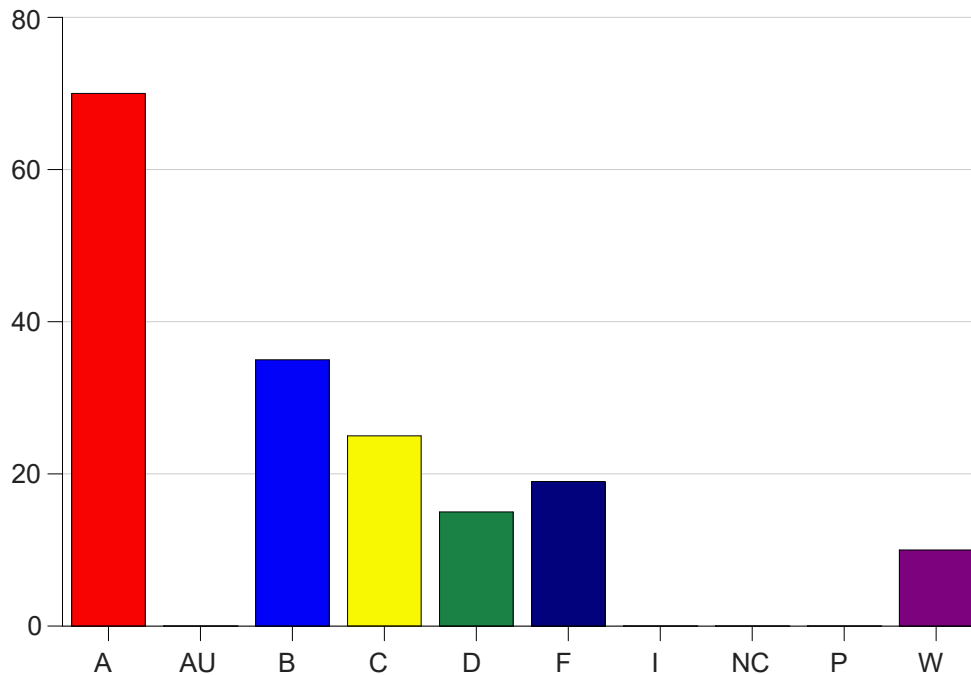

Louisiana State University Eunice

Grade Distribution by Course

2020 Fall Semester

Dec 16, 2020
4:34:17 PM

Course Work Course Number: MUS 1751

Course Work Count - All		A	AU	B	C	D	F	I	NC	P	W	Total
01	Manceau,K	7	0	2	0	0	0	0	0	0	5	14
25	Jones,Clin	24	0	10	9	2	4	0	0	0	2	51
26	Jones,Clin	29	0	12	5	3	2	0	0	0	2	53
L1	Locy,R	3	0	5	5	7	6	0	0	0	0	26
L6	Locy,R	7	0	6	6	3	7	0	0	0	1	30
Total		70	0	35	25	15	19	0	0	0	10	174