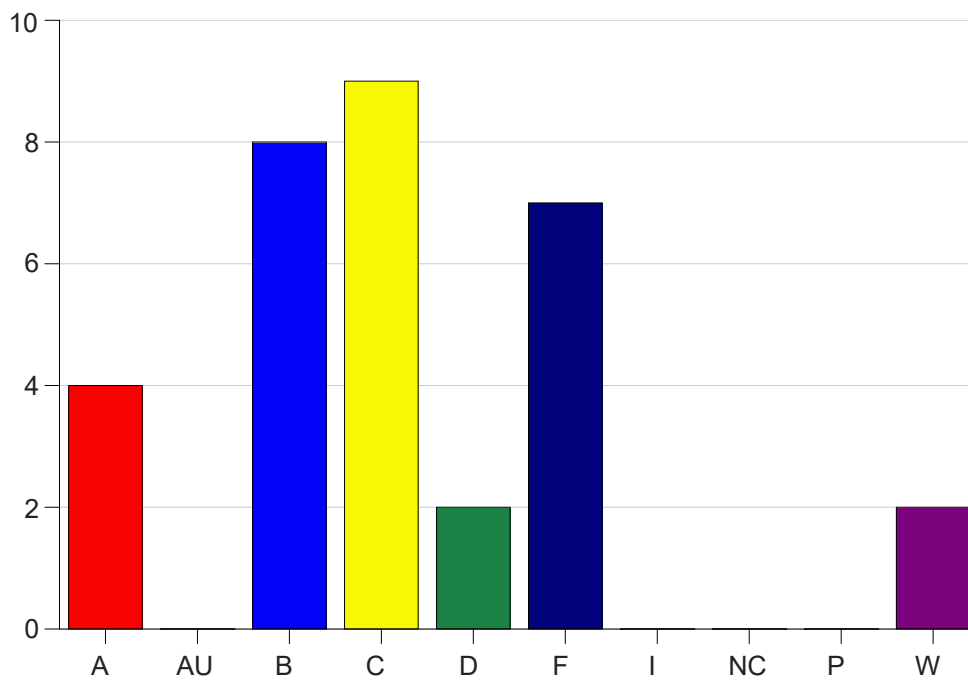

Louisiana State University Eunice

Grade Distribution by Course

2020 Fall Semester

Dec 16, 2020
4:34:17 PM

Course Work Course Number: ALLH1615

Course Work Count - All		A	AU	B	C	D	F	I	NC	P	W	Total
25	Riley, C	1	0	3	6	1	5	0	0	0	2	18
26	Riley, C	3	0	5	3	1	2	0	0	0	0	14
Total		4	0	8	9	2	7	0	0	0	2	32