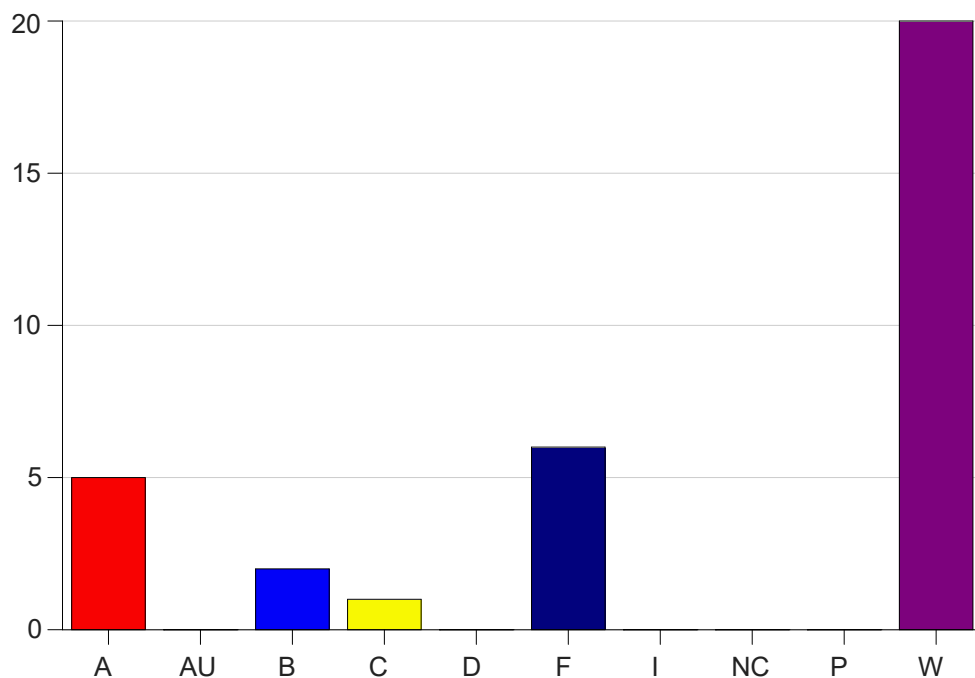

Louisiana State University Eunice

Grade Distribution by Course

2020 Fall Semester

Dec 16, 2020
4:34:17 PM

Course Work Course Number: PHSC1001

Course Work Count - All		A	AU	B	C	D	F	I	NC	P	W	Total
01	Zandipou,H	5	0	2	1	0	6	0	0	0	20	34
Total		5	0	2	1	0	6	0	0	0	20	34