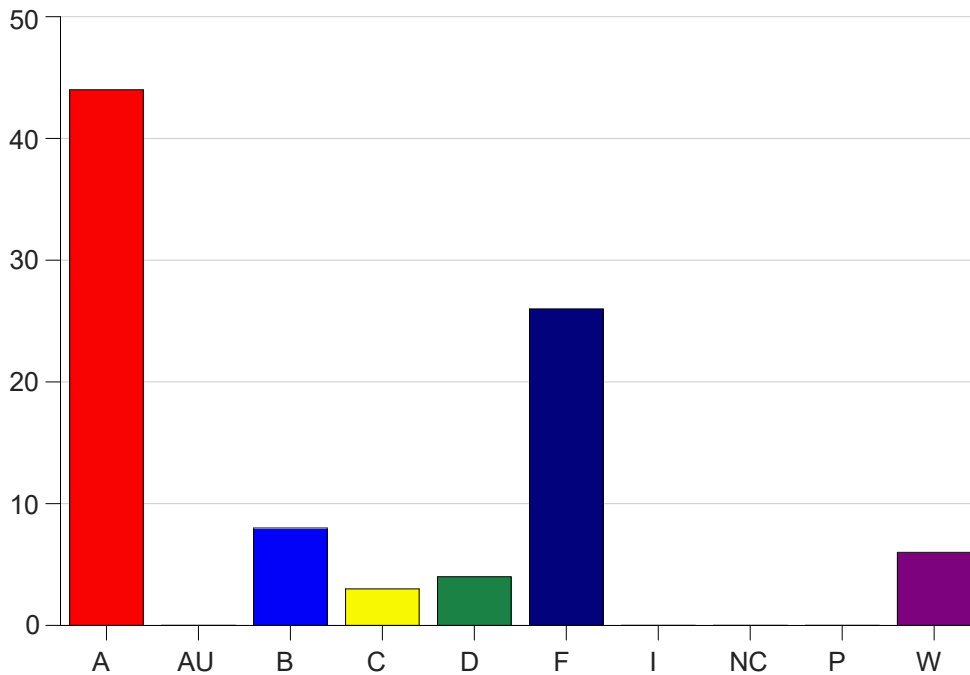

Louisiana State University Eunice

Grade Distribution by Course

2020 Fall Semester

Dec 16, 2020
4:34:17 PM

Course Work Course Number: CMST2010

Course Work Count - All		A	AU	B	C	D	F	I	NC	P	W	Total
25	Walker, B	8	0	6	2	3	12	0	0	0	3	34
C6	Stevens,B	20	0	1	0	0	8	0	0	0	0	29
L6	Walker, B	16	0	1	1	1	6	0	0	0	3	28
Total		44	0	8	3	4	26	0	0	0	6	91