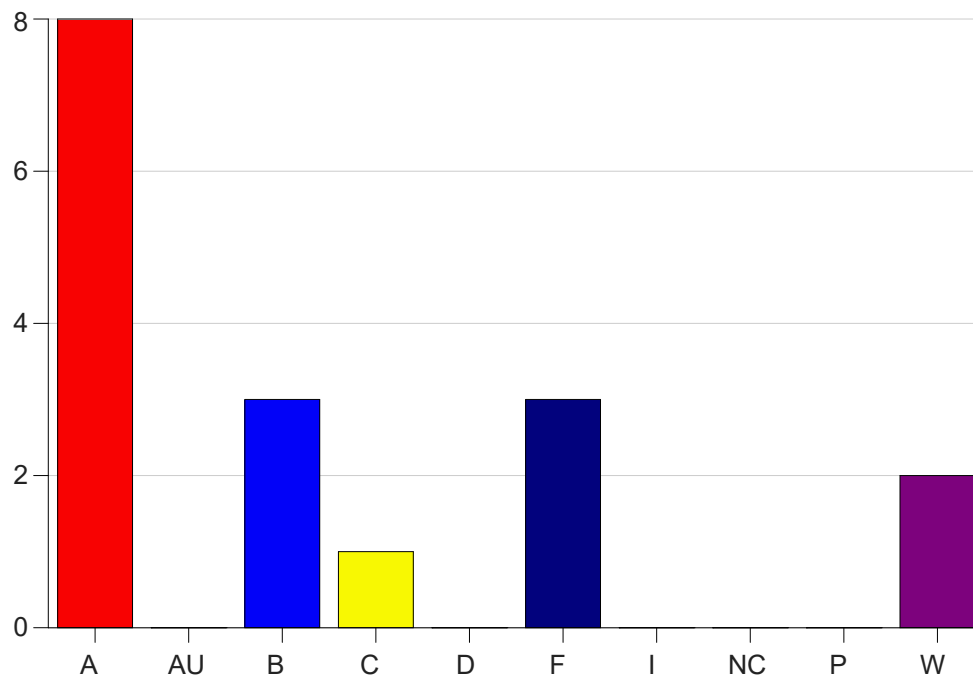

Louisiana State University Eunice

Grade Distribution by Course

2020 Fall Semester

Dec 16, 2020
4:34:17 PM

Course Work Course Number: CJ 2220

Course Work Count - All		A	AU	B	C	D	F	I	NC	P	W	Total
25	Spencer,W	8	0	3	1	0	3	0	0	0	2	17
Total		8	0	3	1	0	3	0	0	0	2	17