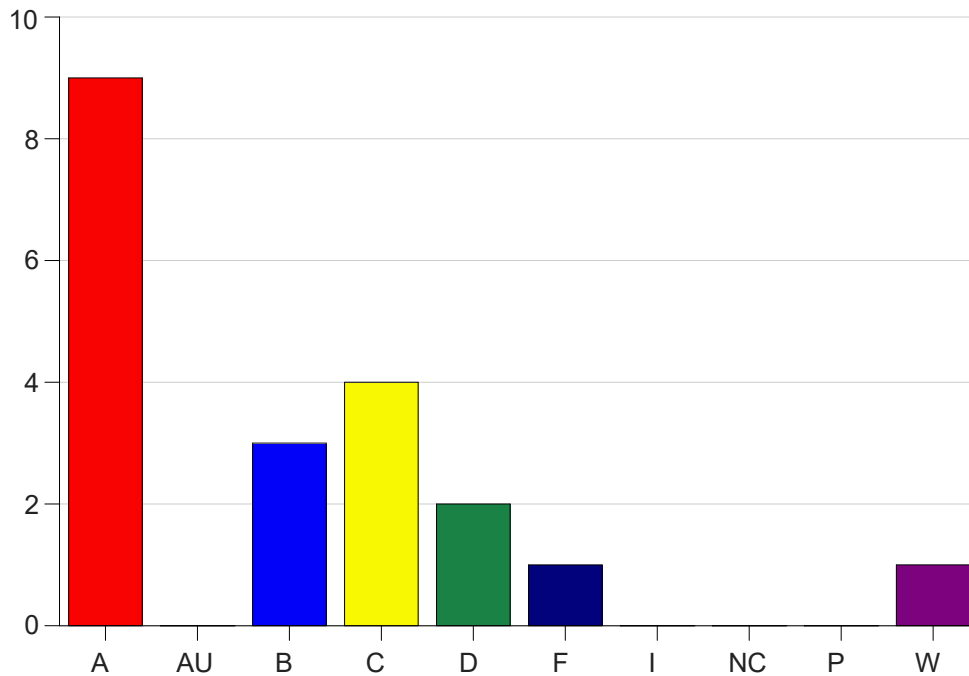

Louisiana State University Eunice

Grade Distribution by Course

2020 Fall Semester

Dec 16, 2020
4:34:17 PM

Course Work Course Number: CJ 2131

Course Work Count - All		A	AU	B	C	D	F	I	NC	P	W	Total
C1	DeCecca,J	9	0	3	4	2	1	0	0	0	1	20
Total		9	0	3	4	2	1	0	0	0	1	20