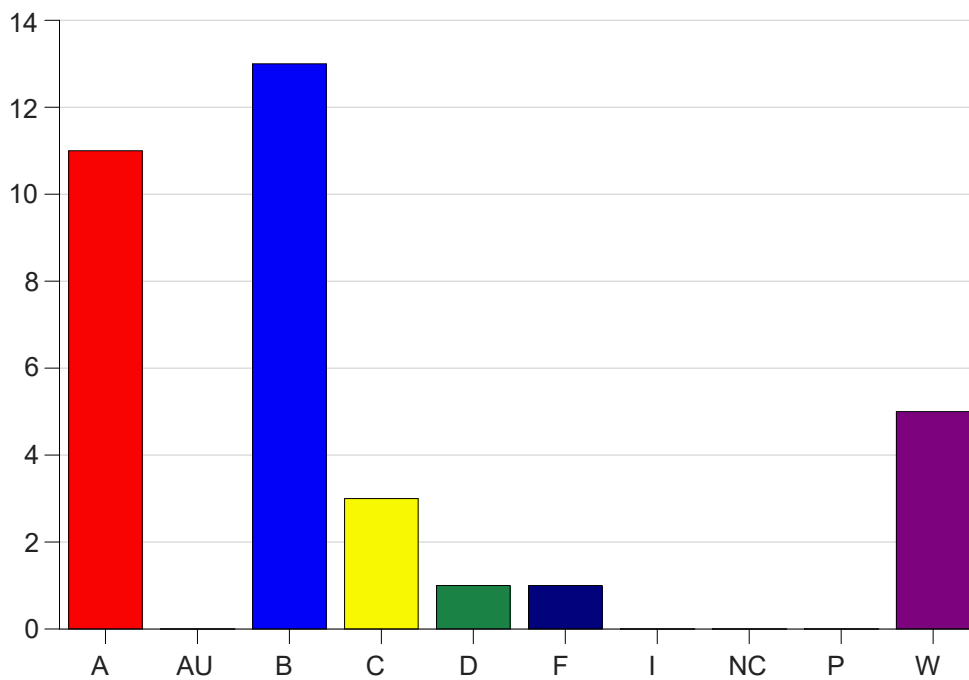

Louisiana State University Eunice

Grade Distribution by Course

2020 Fall Semester

Dec 16, 2020
4:34:17 PM

Course Work Course Number: ACCT2101

Course Work Count - All		A	AU	B	C	D	F	I	NC	P	W	Total
01	Beshears,M	6	0	3	0	0	0	0	0	0	1	10
25	Beshears,M	5	0	10	3	1	1	0	0	0	4	24
Total		11	0	13	3	1	1	0	0	0	5	34