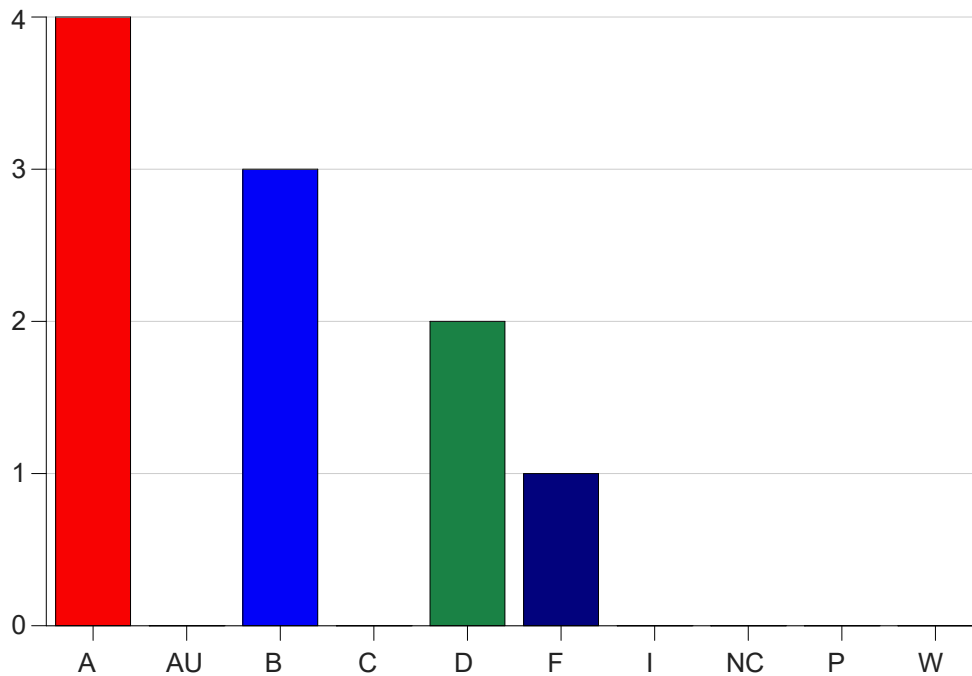

Louisiana State University Eunice

Grade Distribution by Course

2020 Fall Semester

Dec 16, 2020
4:34:17 PM

Course Work Course Number: INDS1102

Course Work Count - All		A	AU	B	C	D	F	I	NC	P	W	Total
25	Kapp, K	4	0	3	0	2	1	0	0	0	0	10
Total		4	0	3	0	2	1	0	0	0	0	10