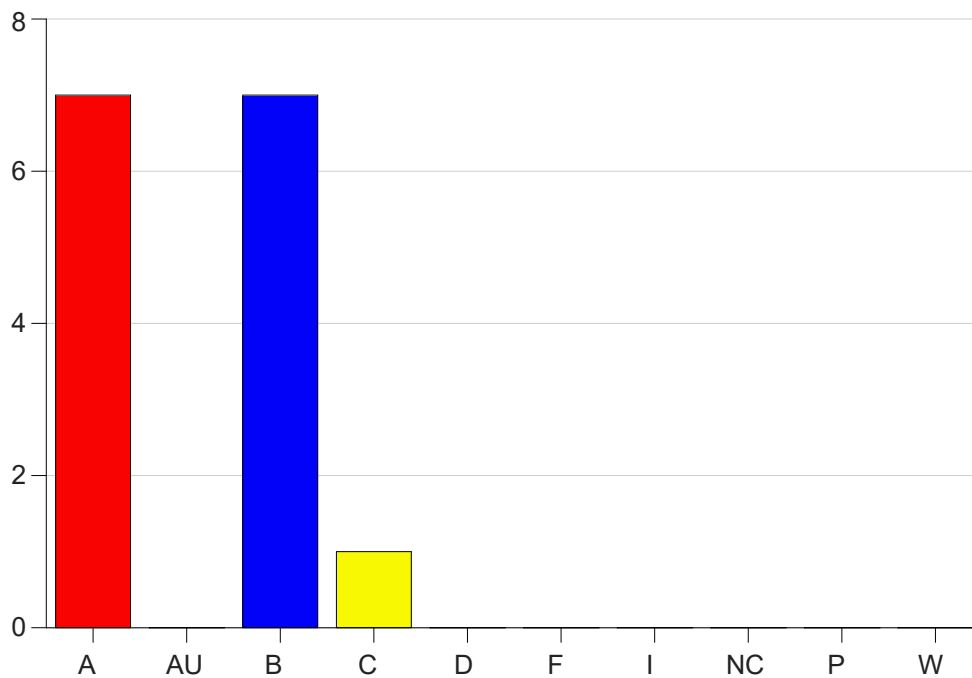

Louisiana State University Eunice

Grade Distribution by Course

2020 Fall Semester

Dec 16, 2020
4:34:17 PM

Course Work Course Number: RC 2013

Course Work Count - All		A	AU	B	C	D	F	I	NC	P	W	Total
01	Asbury,D	7	0	7	1	0	0	0	0	0	0	15
Total		7	0	7	1	0	0	0	0	0	0	15