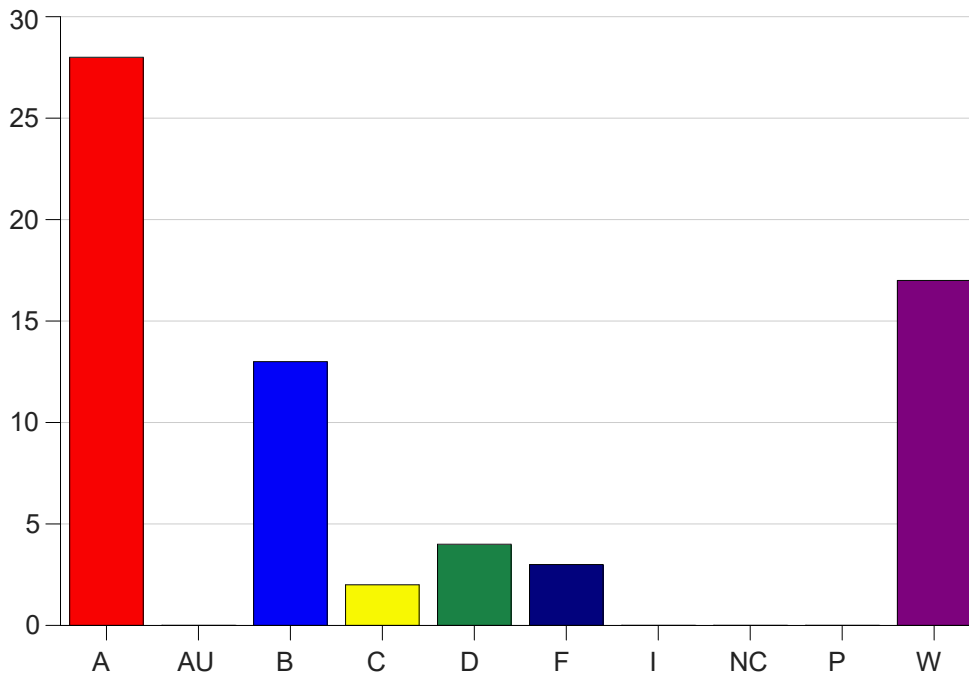

Louisiana State University Eunice

Grade Distribution by Course

2020 Fall Semester

Dec 16, 2020
4:34:17 PM

Course Work Course Number: RADT1000

Course Work Count - All		A	AU	B	C	D	F	I	NC	P	W	Total
02	McLaughlin	4	0	4	0	3	0	0	0	0	6	17
25	McLaughlin	8	0	6	2	0	1	0	0	0	9	26
26	McLaughlin	16	0	3	0	1	2	0	0	0	2	24
Total		28	0	13	2	4	3	0	0	0	17	67