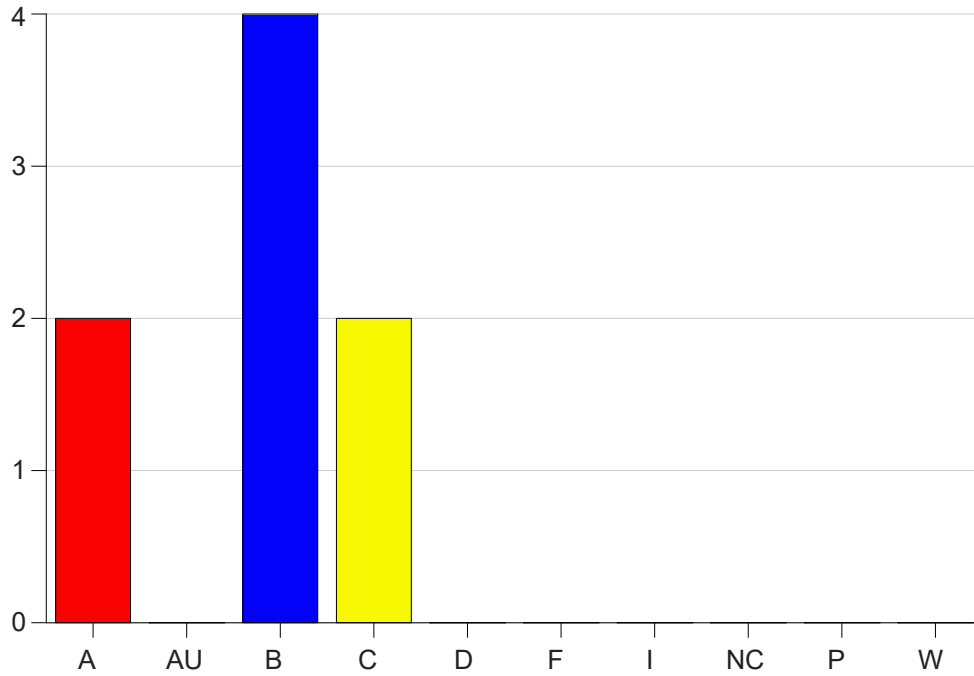

Louisiana State University Eunice

Grade Distribution by Course

2020 Fall Semester

Dec 16, 2020
4:34:17 PM

Course Work Course Number: DMS 1003

Course Work Count - All		A	AU	B	C	D	F	I	NC	P	W	Total
01	Leger,K	2	0	4	2	0	0	0	0	0	0	8
Total		2	0	4	2	0	0	0	0	0	0	8