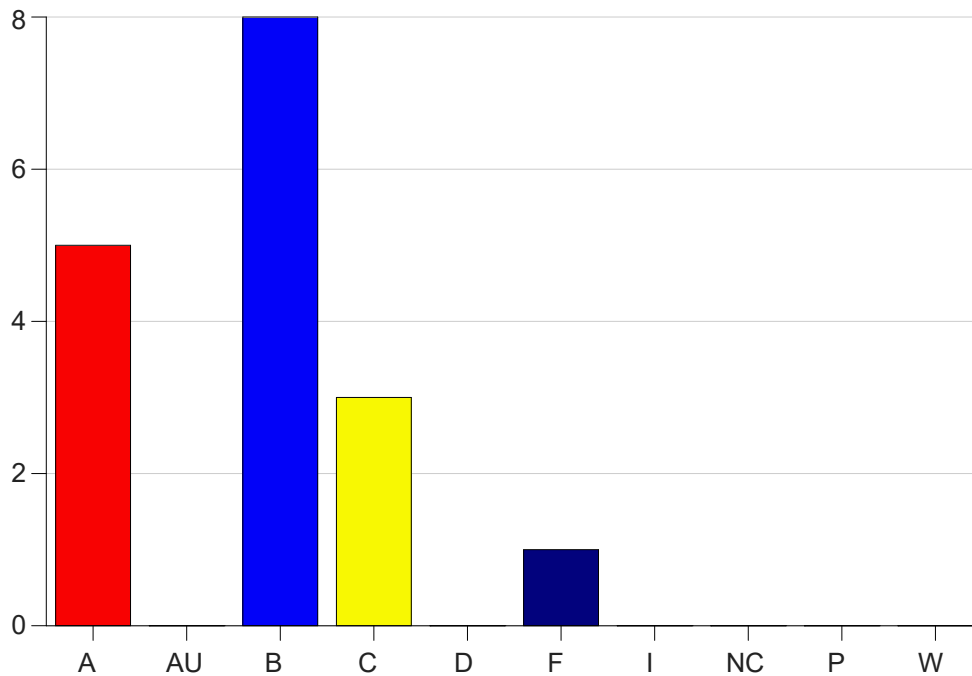

Louisiana State University Eunice

Grade Distribution by Course

2020 Fall Semester

Dec 16, 2020
4:34:17 PM

Course Work Course Number: MATH1019

Course Work Count - All		A	AU	B	C	D	F	I	NC	P	W	Total
01	Dunlap,A	5	0	8	3	0	1	0	0	0	0	17
Total		5	0	8	3	0	1	0	0	0	0	17