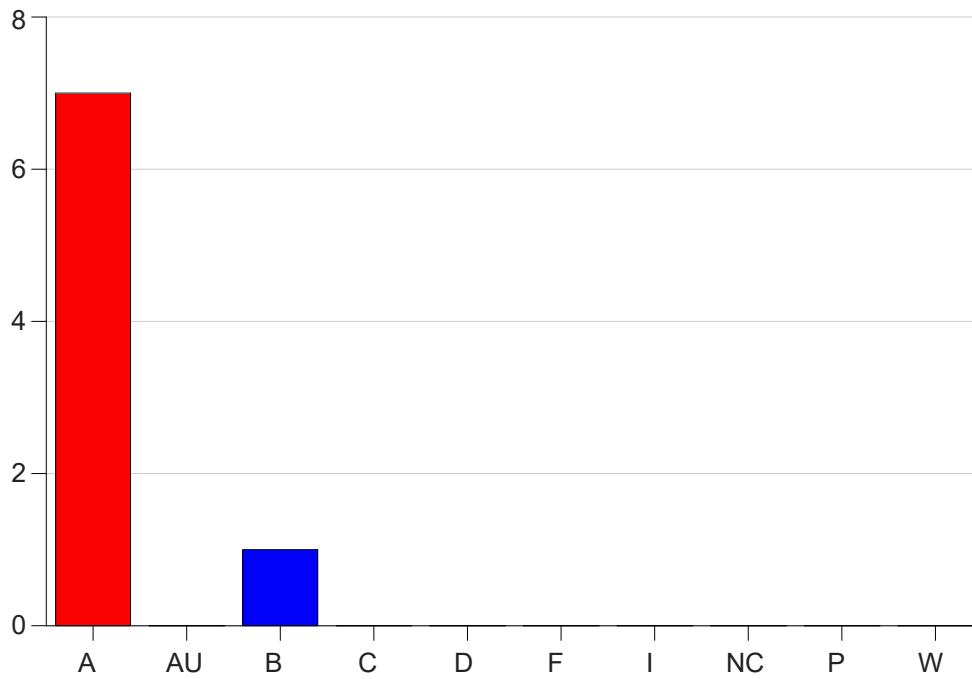

Louisiana State University Eunice

Grade Distribution by Course

2020 Fall Semester

Dec 16, 2020
4:34:17 PM

Course Work Course Number: DMS 1091

Course Work Count - All		A	AU	B	C	D	F	I	NC	P	W	Total
91	Leger,K	7	0	1	0	0	0	0	0	0	0	8
Total		7	0	1	0	0	0	0	0	0	0	8