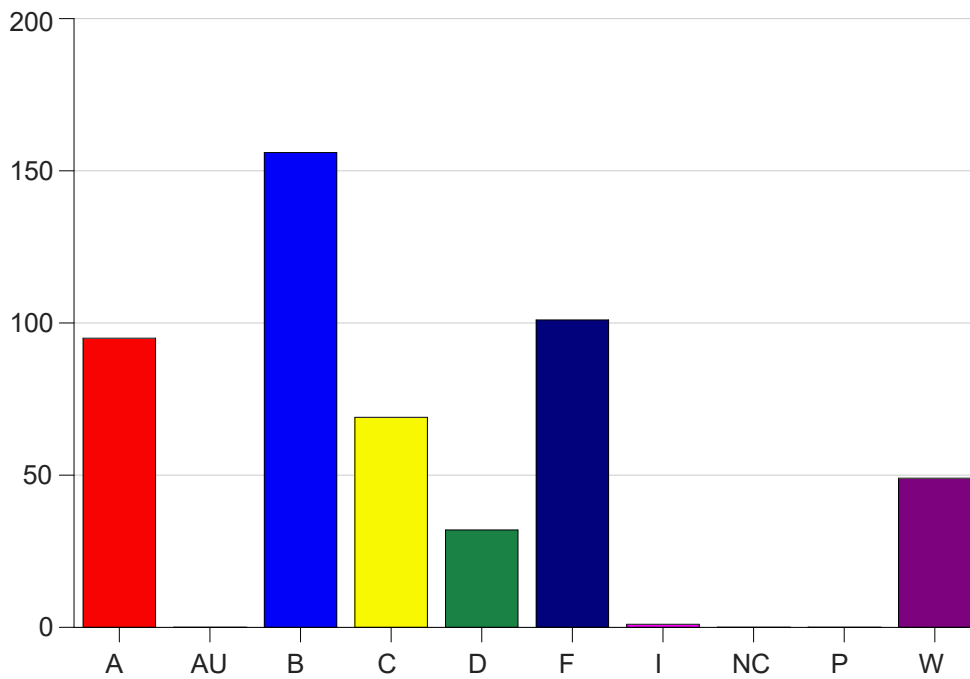

Louisiana State University Eunice

Grade Distribution by Course

2020 Fall Semester

Dec 16, 2020
4:34:17 PM

Course Work Course Number: ENGL0001

Course Work Count - All		A	AU	B	C	D	F	I	NC	P	W	Total
01	Miller, M.	6	0	12	6	0	0	0	0	0	3	27
02	Cavell, M	1	0	2	3	4	9	0	0	0	8	27
04	Street, M	1	0	15	1	1	5	0	0	0	6	29
07	Street, M	1	0	11	5	1	8	0	0	0	4	30
11	Miller, M.	7	0	12	3	0	0	0	0	0	7	29
13	Street, M	1	0	12	11	0	7	0	0	0	1	32
20	Fedor, H	8	0	13	2	2	12	0	0	0	0	37
21	Fedor, H	7	0	7	5	4	7	0	0	0	3	33
22	Spears, J	1	0	4	0	1	6	0	0	0	4	16
25	Johnson, CS	2	0	9	8	4	6	0	0	0	2	31
26	Fedor, H	8	0	11	2	4	9	0	0	0	1	35
27	Spears, J	9	0	9	7	4	6	0	0	0	1	36
28	Spears, J	7	0	8	5	4	6	0	0	0	5	35
29	Spears, J	12	0	11	3	1	6	0	0	0	1	34
A1	Brown, C	2	0	9	5	0	2	1	0	0	0	19
C6	Meche, J	2	0	0	0	0	1	0	0	0	1	4
L1	Spears, J	6	0	10	1	2	5	0	0	0	0	24
L6	Spears, J	14	0	1	2	0	6	0	0	0	2	25
Total		95	0	156	69	32	101	1	0	0	49	503

Louisiana State University Eunice

Grade Distribution by Course

2020 Fall Semester

Dec 16, 2020
4:34:17 PM