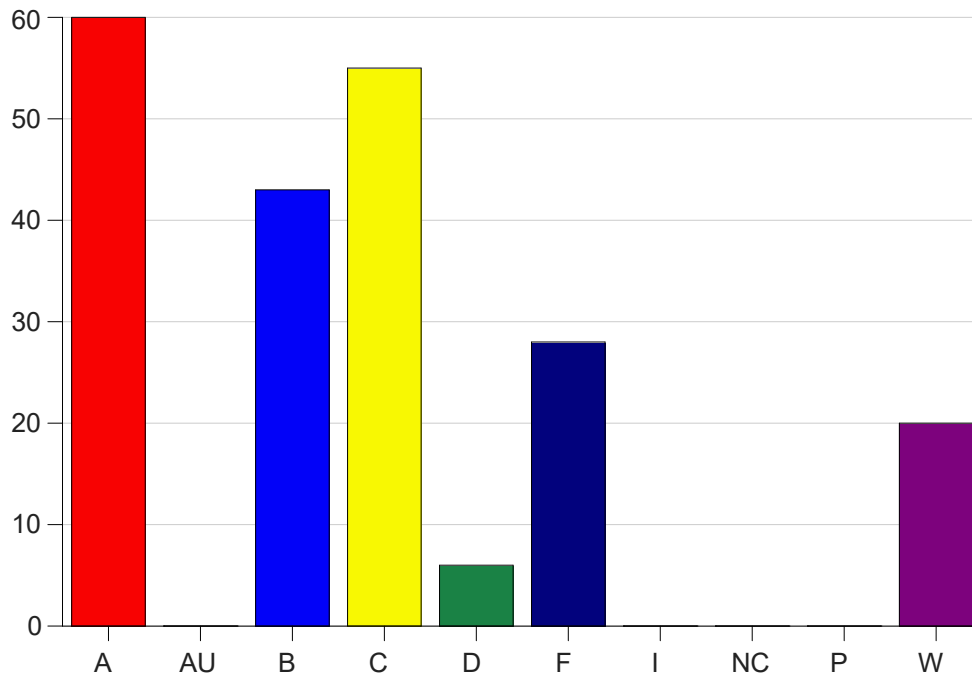

Louisiana State University Eunice

Grade Distribution by Course

2020 Fall Semester

Dec 16, 2020
4:34:17 PM

Course Work Course Number: HIST2055

Course Work Count - All		A	AU	B	C	D	F	I	NC	P	W	Total
01	Baltakis,A	5	0	16	21	2	6	0	0	0	4	54
02	Baltakis,A	4	0	16	19	2	9	0	0	0	9	59
25	Nevils,H	24	0	2	3	0	5	0	0	0	5	39
C1	Gaspard,R	11	0	7	12	2	8	0	0	0	2	42
D1	Sellers,W	16	0	2	0	0	0	0	0	0	0	18
Total		60	0	43	55	6	28	0	0	0	20	212