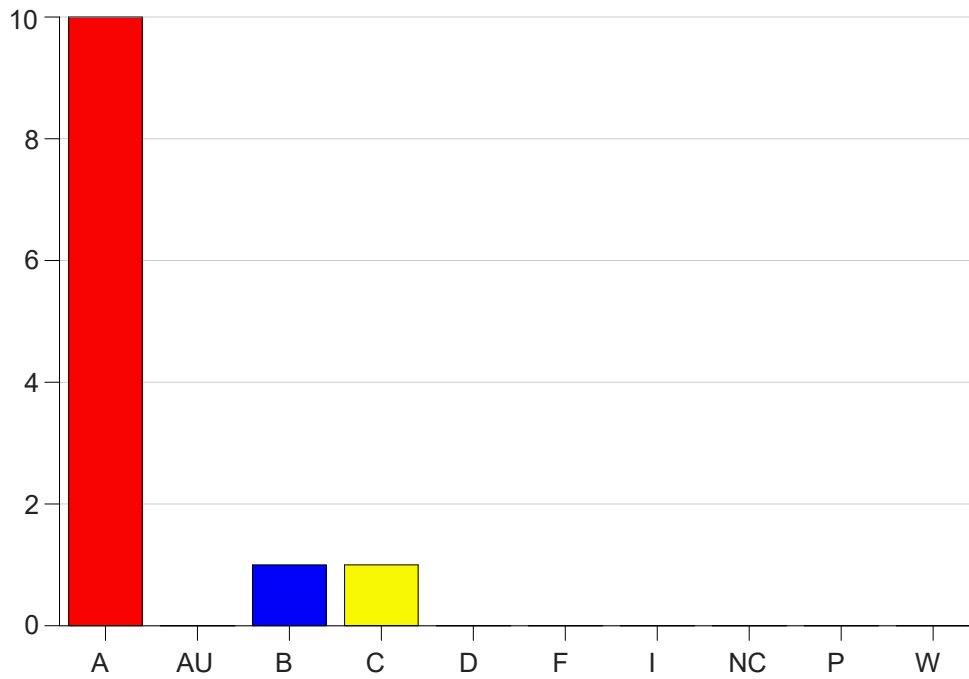

Louisiana State University Eunice

Grade Distribution by Course

2020 Fall Semester

Dec 16, 2020
4:34:17 PM

Course Work Course Number: FSCI2502

Course Work Count - All		A	AU	B	C	D	F	I	NC	P	W	Total
C1	Hally,R	10	0	1	1	0	0	0	0	0	0	12
Total		10	0	1	1	0	0	0	0	0	0	12