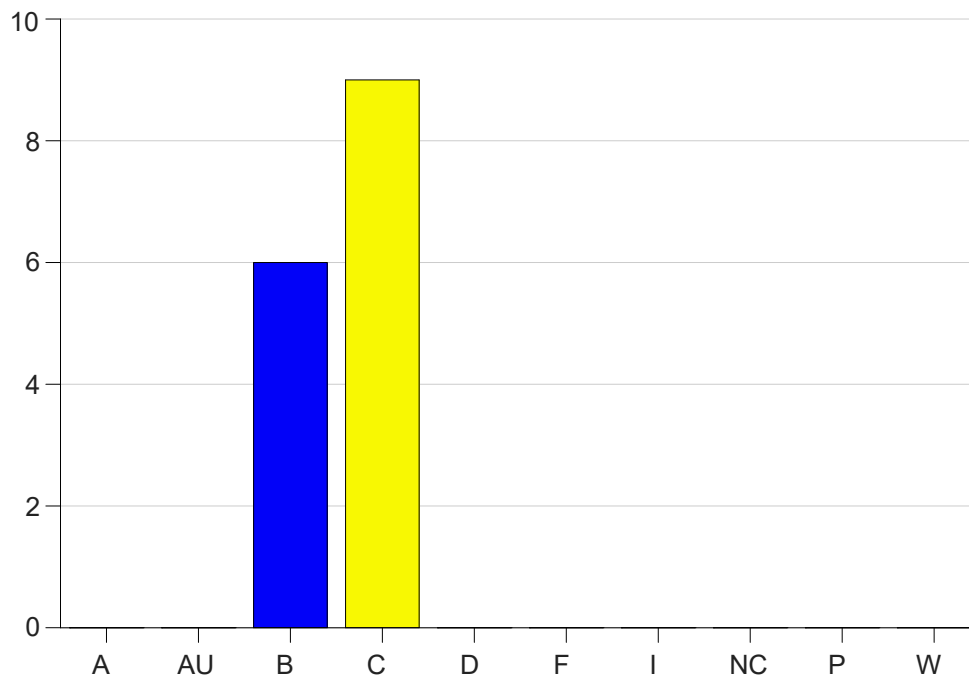

Louisiana State University Eunice

Grade Distribution by Course

2020 Fall Semester

Dec 16, 2020
4:34:17 PM

Course Work Course Number: RC 2011

Course Work Count - All		A	AU	B	C	D	F	I	NC	P	W	Total
01	Wyble,M	0	0	6	9	0	0	0	0	0	0	15
Total		0	0	6	9	0	0	0	0	0	0	15