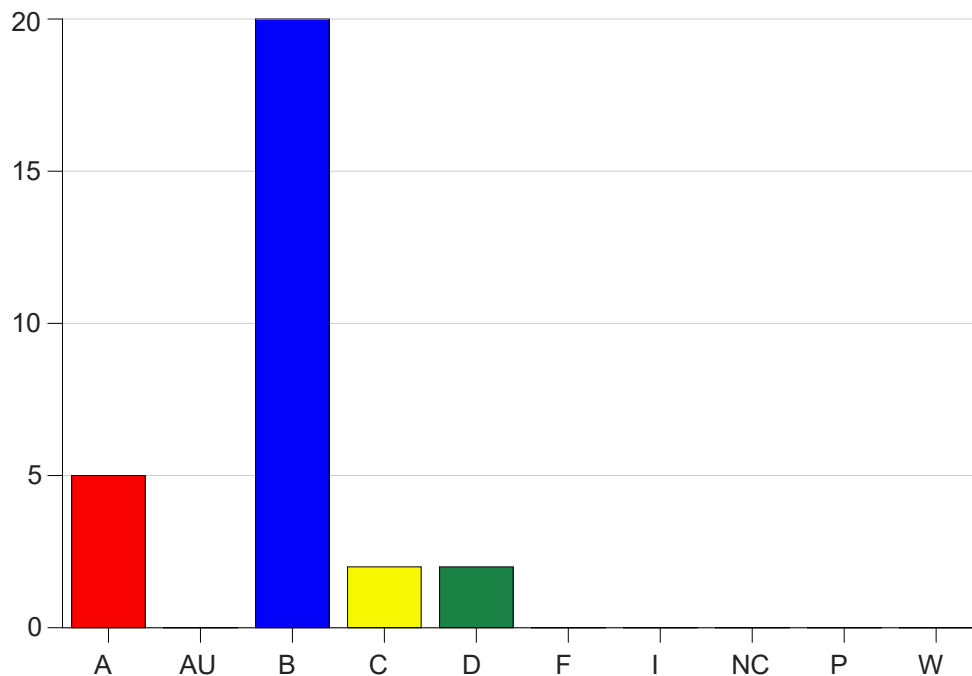

Louisiana State University Eunice

Grade Distribution by Course

2020 Fall Semester

Dec 16, 2020
4:34:17 PM

Course Work Course Number: NURS2532

Course Work Count - All		A	AU	B	C	D	F	I	NC	P	W	Total
25	LaFleur,L	5	0	20	2	2	0	0	0	0	0	29
Total		5	0	20	2	2	0	0	0	0	0	29