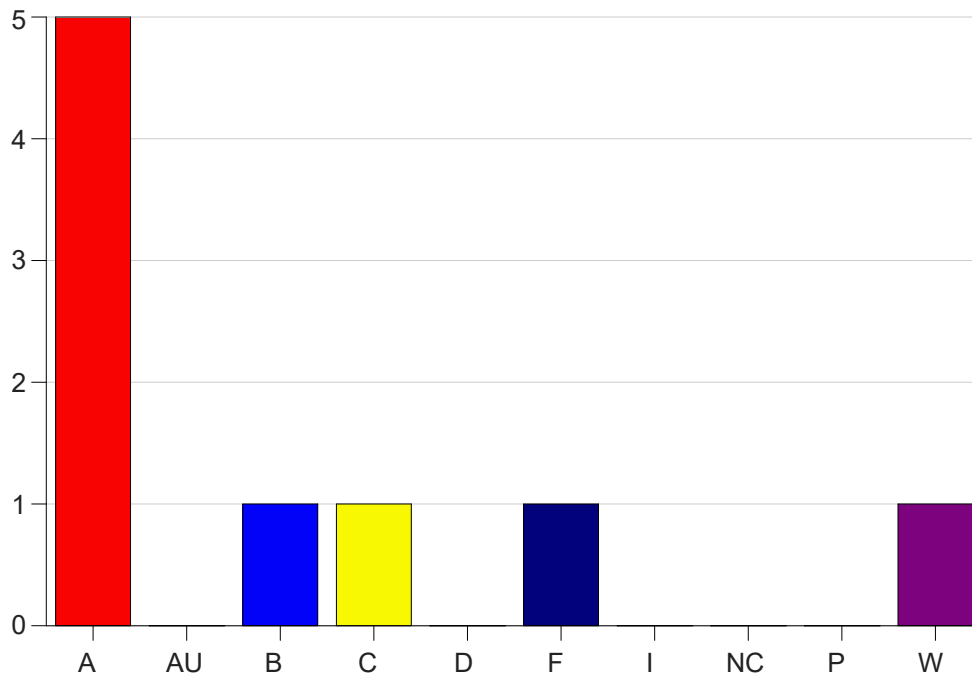

Louisiana State University Eunice

Grade Distribution by Course

2020 Fall Semester

Dec 16, 2020
4:34:17 PM

Course Work Course Number: ACCT2102

Course Work Count - All		A	AU	B	C	D	F	I	NC	P	W	Total
25	May,N	5	0	1	1	0	1	0	0	0	1	9
Total		5	0	1	1	0	1	0	0	0	1	9