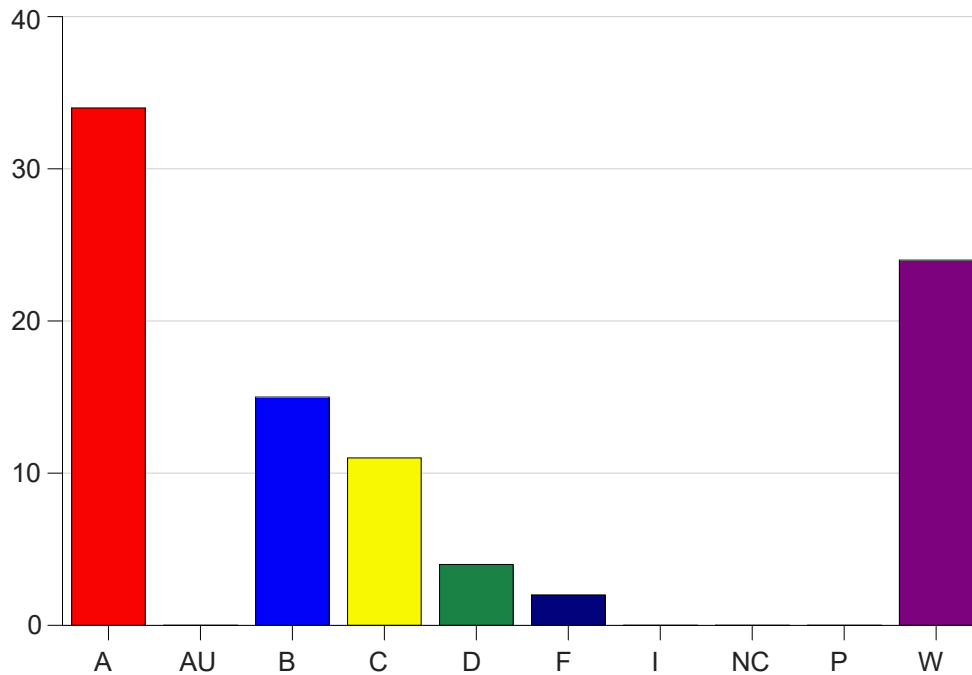

Louisiana State University Eunice

Grade Distribution by Course

2020 Fall Semester

Dec 16, 2020
4:34:17 PM

Course Work Course Number: BIOL1208

Course Work Count - All		A	AU	B	C	D	F	I	NC	P	W	Total
92	Williams,A	10	0	3	2	1	1	0	0	0	4	21
93	Williams,A	5	0	1	0	0	0	0	0	0	0	6
94	Williams,A	4	0	4	1	0	1	0	0	0	14	24
95	Williams,A	9	0	5	2	2	0	0	0	0	5	23
D2	Bergeron,P	2	0	2	6	1	0	0	0	0	1	12
D3	Readore, G	4	0	0	0	0	0	0	0	0	0	4
Total		34	0	15	11	4	2	0	0	0	24	90