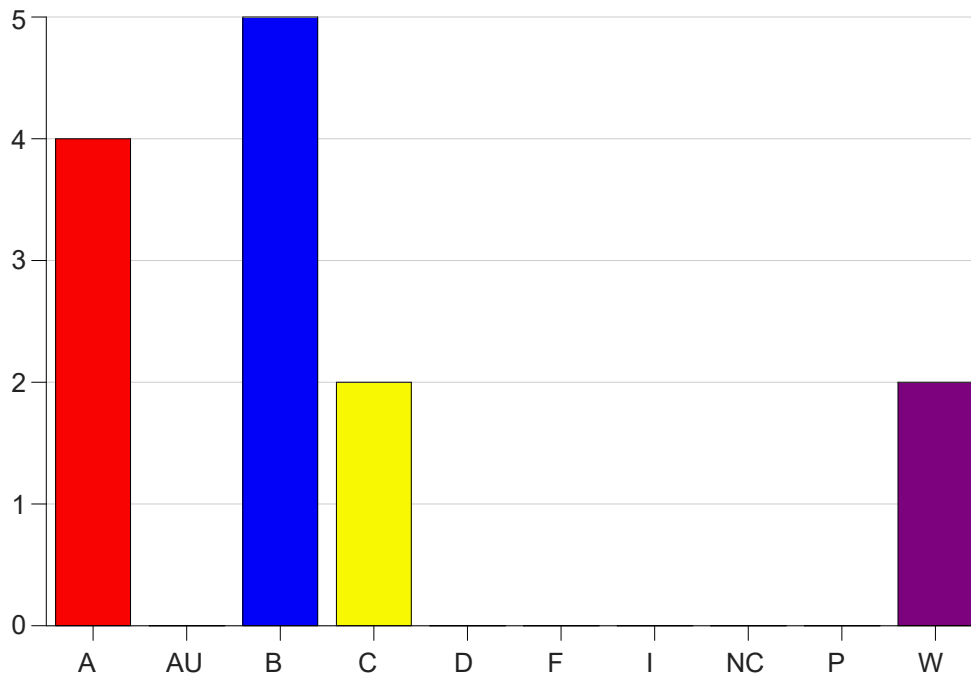

Louisiana State University Eunice

Grade Distribution by Course

2020 Fall Semester

Dec 16, 2020
4:34:17 PM

Course Work Course Number: ENGL2029

Course Work Count - All		A	AU	B	C	D	F	I	NC	P	W	Total
01	Cavell,M	4	0	5	2	0	0	0	0	0	2	13
Total		4	0	5	2	0	0	0	0	0	2	13