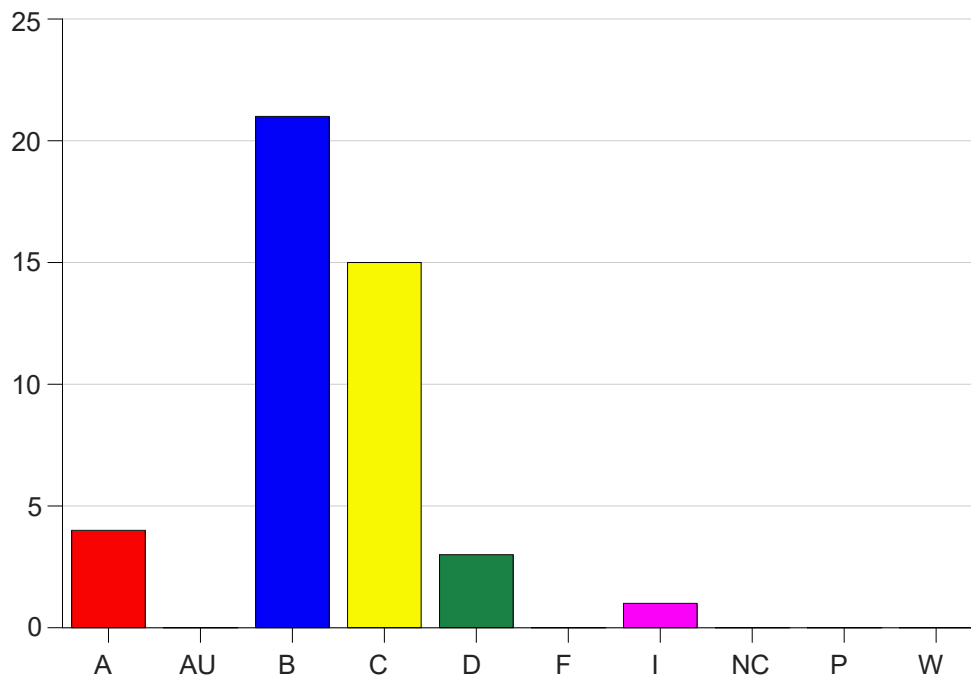

Louisiana State University Eunice

Grade Distribution by Course

2020 Fall Semester

Dec 16, 2020
4:34:17 PM

Course Work Course Number: NURS2432

Course Work Count - All		A	AU	B	C	D	F	I	NC	P	W	Total
25	Wolf, A	4	0	21	15	3	0	1	0	0	0	44
Total		4	0	21	15	3	0	1	0	0	0	44