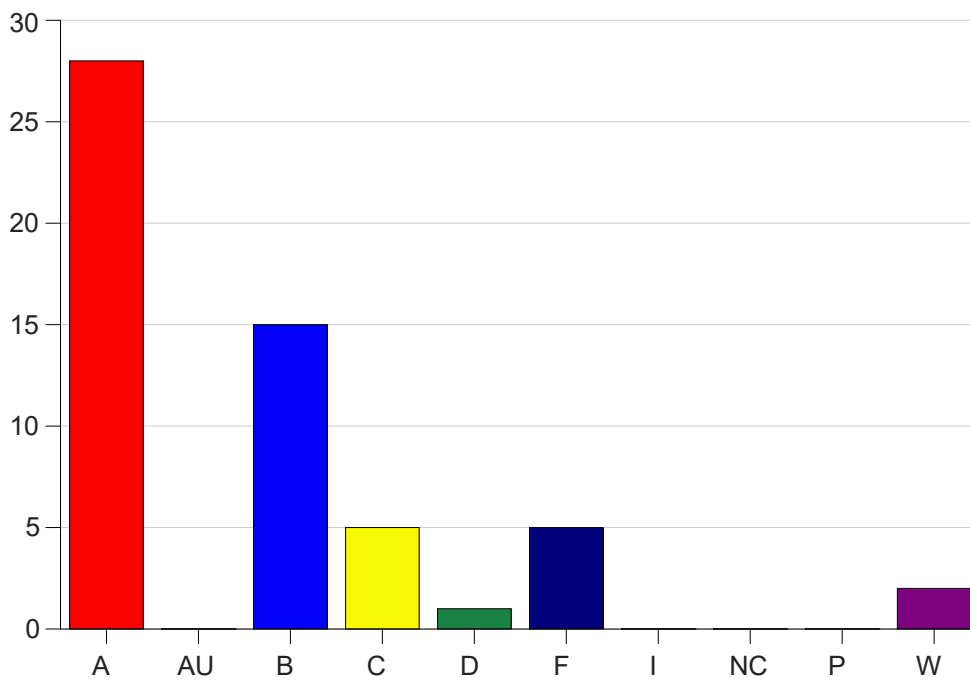

Louisiana State University Eunice

Grade Distribution by Course

2020 Fall Semester

Dec 16, 2020
4:34:17 PM

Course Work Course Number: ALLH1023

Course Work Count - All		A	AU	B	C	D	F	I	NC	P	W	Total
25	Asbury,D	15	0	6	3	1	2	0	0	0	2	29
26	Asbury,D	13	0	9	2	0	3	0	0	0	0	27
Total		28	0	15	5	1	5	0	0	0	2	56