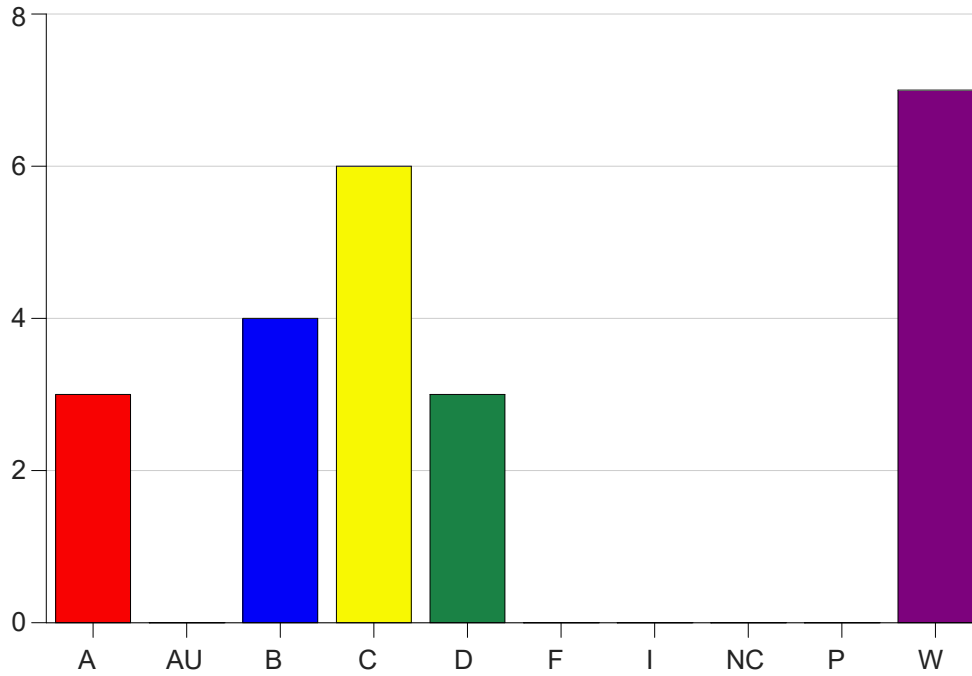

Louisiana State University Eunice

Grade Distribution by Course

2020 Fall Semester

Dec 16, 2020
4:34:17 PM

Course Work Course Number: MATH1431

Course Work Count - All		A	AU	B	C	D	F	I	NC	P	W	Total
01	Henry, H	3	0	4	6	3	0	0	0	0	7	23
Total		3	0	4	6	3	0	0	0	0	7	23