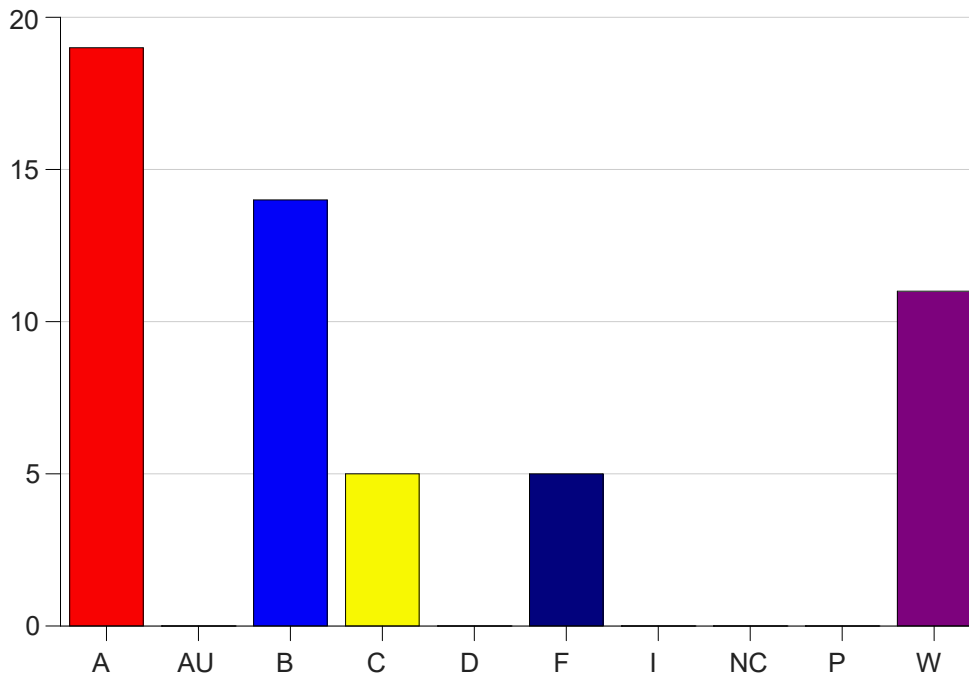

Louisiana State University Eunice

Grade Distribution by Course

2020 Fall Semester

Dec 16, 2020
4:34:17 PM

Course Work Course Number: ENGL2020

Course Work Count - All		A	AU	B	C	D	F	I	NC	P	W	Total
01	Cavell,M	10	0	7	2	0	0	0	0	0	5	24
L6	Meche,J	9	0	7	3	0	5	0	0	0	6	30
Total		19	0	14	5	0	5	0	0	0	11	54