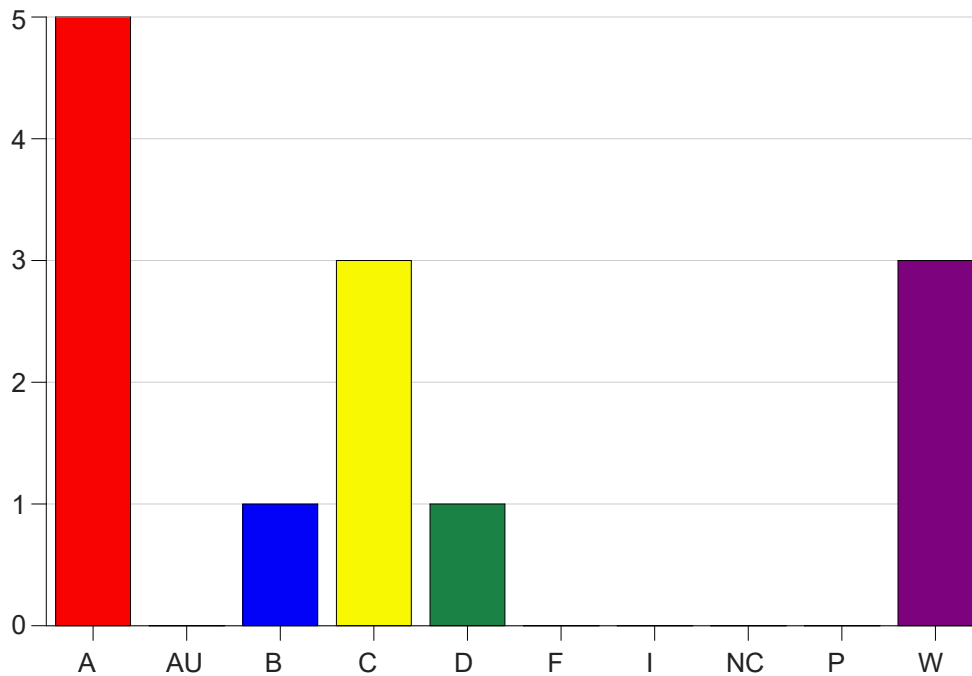

Louisiana State University Eunice

Grade Distribution by Course

2020 Fall Semester

Dec 16, 2020
4:34:17 PM

Course Work Course Number: MKTG2999

Course Work Count - All		A	AU	B	C	D	F	I	NC	P	W	Total
25	Reed, D	5	0	1	3	1	0	0	0	0	3	13
Total		5	0	1	3	1	0	0	0	0	3	13