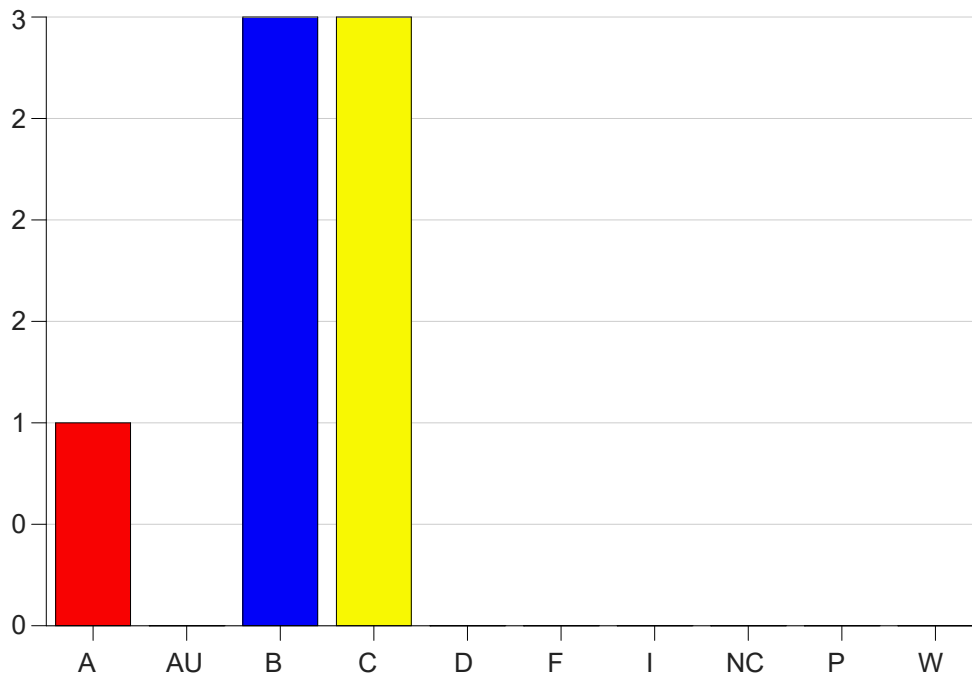

Louisiana State University Eunice

Grade Distribution by Course

2020 Fall Semester

Dec 16, 2020
4:34:17 PM

Course Work Course Number: NURS2450

Course Work Count - All		A	AU	B	C	D	F	I	NC	P	W	Total
01	Moore, B	1	0	3	3	0	0	0	0	0	0	7
Total		1	0	3	3	0	0	0	0	0	0	7