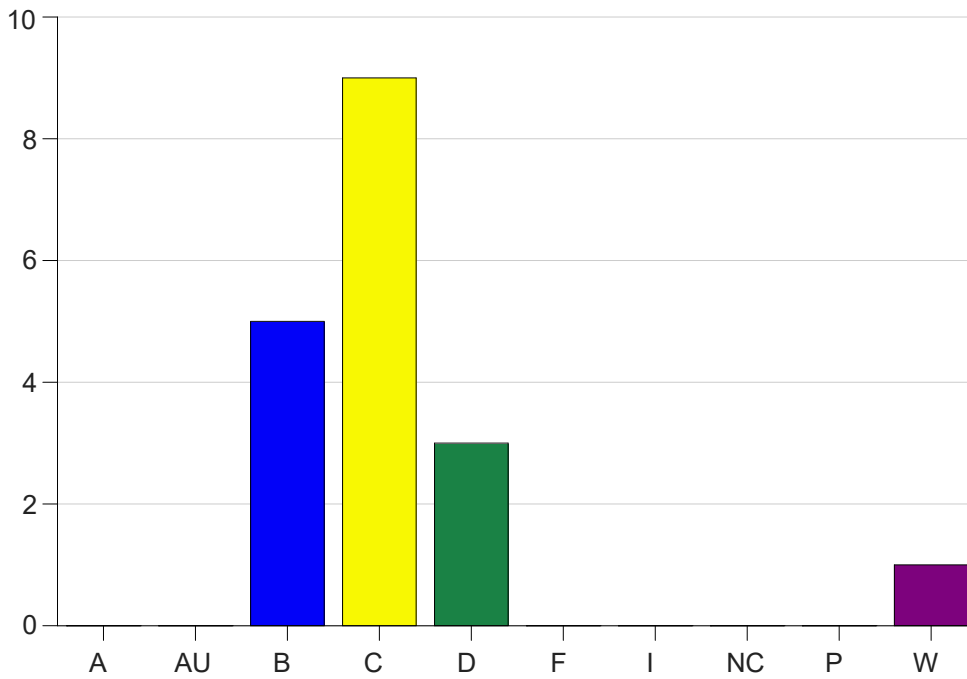

Louisiana State University Eunice

Grade Distribution by Course

2020 Fall Semester

Dec 16, 2020
4:34:17 PM

Course Work Course Number: NURS1232

Course Work Count - All		A	AU	B	C	D	F	I	NC	P	W	Total
25	Batiste,B	0	0	5	9	3	0	0	0	0	1	18
Total		0	0	5	9	3	0	0	0	0	1	18