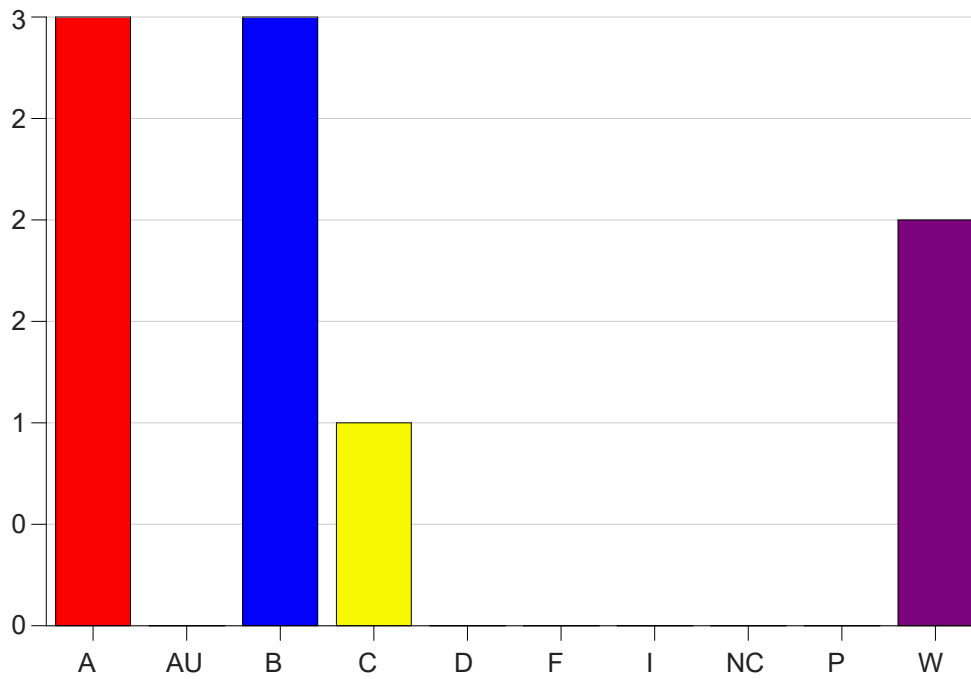

Louisiana State University Eunice

Grade Distribution by Course

2020 Fall Semester

Dec 16, 2020
4:34:17 PM

Course Work Course Number: ALLH1620

Course Work Count - All		A	AU	B	C	D	F	I	NC	P	W	Total
25	Jones, P	3	0	3	1	0	0	0	0	0	2	9
Total		3	0	3	1	0	0	0	0	0	2	9