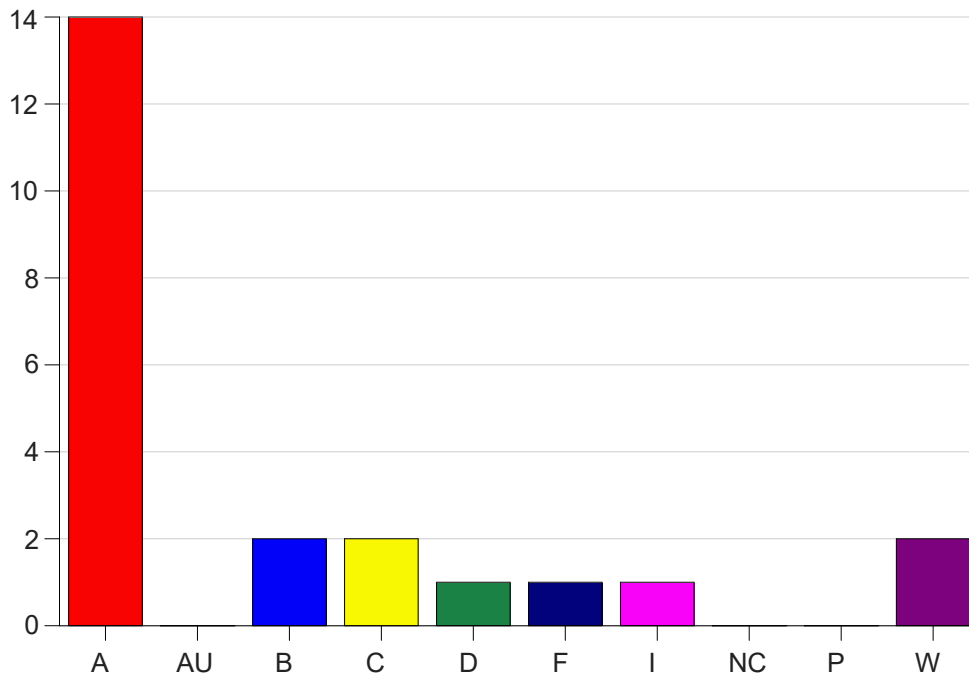

Louisiana State University Eunice

Grade Distribution by Course

2020 Fall Semester

Dec 16, 2020
4:34:17 PM

Course Work Course Number: BADM2001

Course Work Count - All		A	AU	B	C	D	F	I	NC	P	W	Total
25	Manuel,C	14	0	2	2	1	1	1	0	0	2	23
Total		14	0	2	2	1	1	1	0	0	2	23