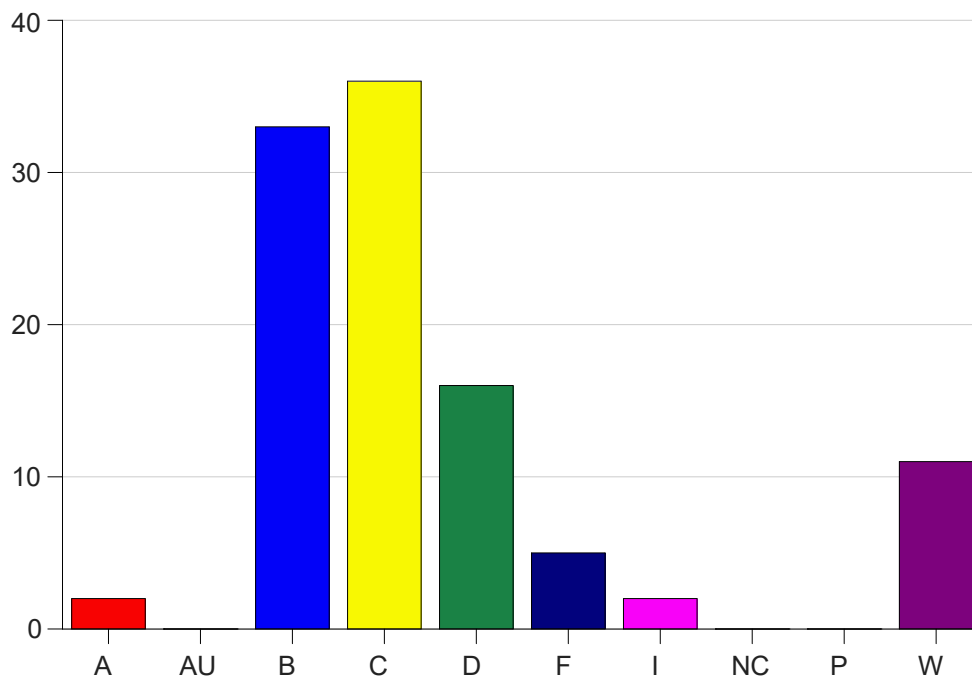

Louisiana State University Eunice

Grade Distribution by Course

2020 Fall Semester

Dec 16, 2020
4:34:17 PM

Course Work Course Number: BIOL1011

Course Work Count - All		A	AU	B	C	D	F	I	NC	P	W	Total
01	Al-Dujaili	2	0	16	16	7	3	1	0	0	8	53
02	Al-Dujaili	0	0	17	20	9	2	1	0	0	3	52
Total		2	0	33	36	16	5	2	0	0	11	105