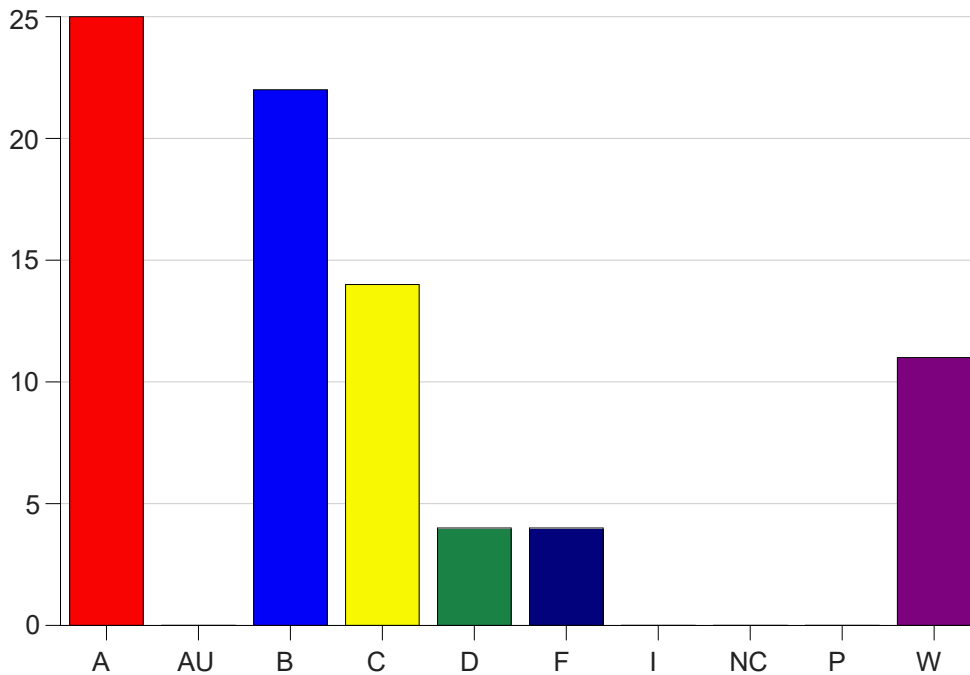

Louisiana State University Eunice

Grade Distribution by Course

2020 Fall Semester

Dec 16, 2020
4:34:17 PM

Course Work Course Number: BIOL1002

Course Work Count - All		A	AU	B	C	D	F	I	NC	P	W	Total
01	Cordes,J	15	0	12	3	0	0	0	0	0	0	30
25	Jariel,D	9	0	6	4	3	1	0	0	0	6	29
C6	Jariel,D	1	0	4	7	1	3	0	0	0	5	21
Total		25	0	22	14	4	4	0	0	0	11	80