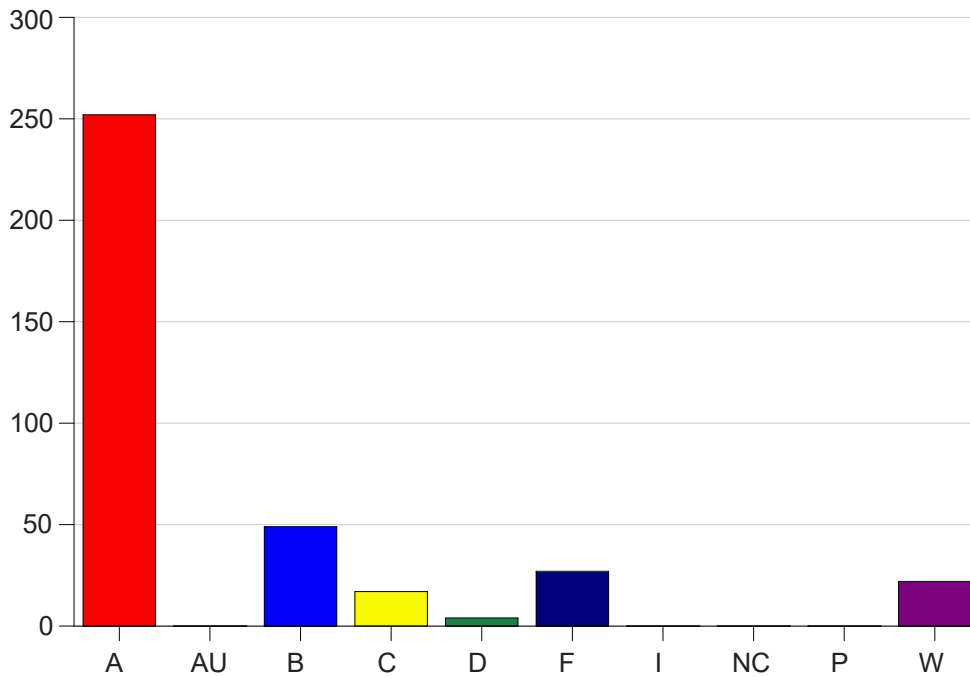

Louisiana State University Eunice

Grade Distribution by Course

2020 Fall Semester

Dec 16, 2020
4:34:17 PM

Course Work Course Number: PSYC2070

Course Work Count - All		A	AU	B	C	D	F	I	NC	P	W	Total
01	Narby,D	80	0	7	0	0	7	0	0	0	2	96
02	Trant,T	4	0	4	5	1	4	0	0	0	10	28
03	Narby,D	83	0	8	1	1	3	0	0	0	3	99
04	Narby,D	80	0	7	0	0	6	0	0	0	3	96
25	Trant,T	5	0	23	11	2	7	0	0	0	4	52
Total		252	0	49	17	4	27	0	0	0	22	371