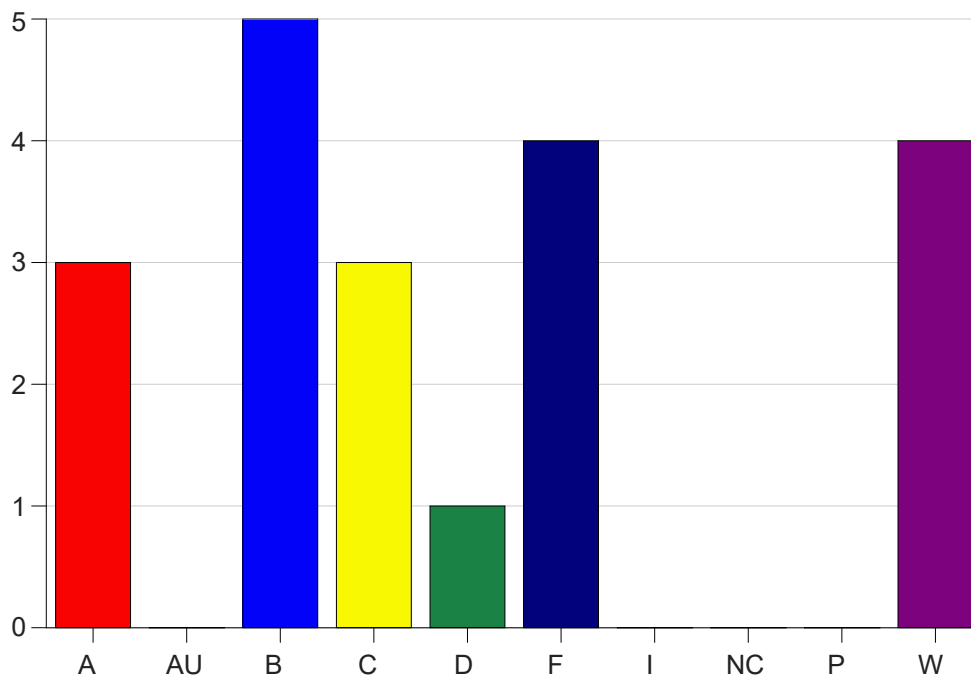

Louisiana State University Eunice

Grade Distribution by Course

2020 Fall Semester

Dec 16, 2020
4:34:17 PM

Course Work Course Number: CJ 2153

Course Work Count - All		A	AU	B	C	D	F	I	NC	P	W	Total
C6	Gontz, S	3	0	5	3	1	4	0	0	0	4	20
Total		3	0	5	3	1	4	0	0	0	4	20