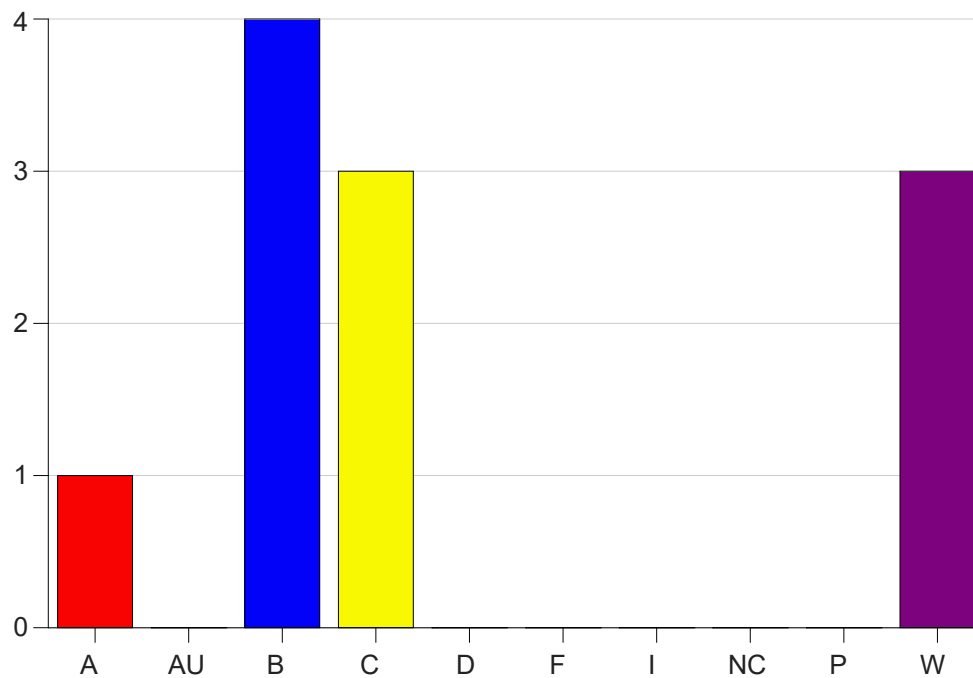

Louisiana State University Eunice

Grade Distribution by Course

2020 Fall Semester

Dec 16, 2020
4:34:17 PM

Course Work Course Number: BIOL1209

Course Work Count - All		A	AU	B	C	D	F	I	NC	P	W	Total
90	Cordes,J	1	0	4	3	0	0	0	0	0	3	11
Total		1	0	4	3	0	0	0	0	0	3	11