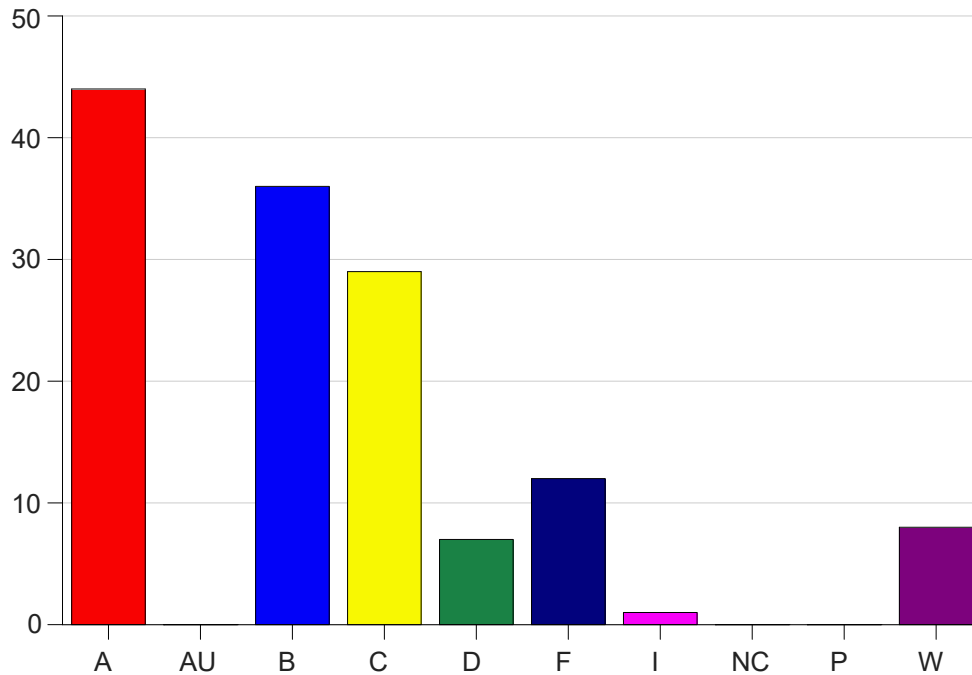

Louisiana State University Eunice

Grade Distribution by Course

2020 Fall Semester

Dec 16, 2020
4:34:17 PM

Course Work Course Number: ART 1440

Course Work Count - All		A	AU	B	C	D	F	I	NC	P	W	Total
02	Guilbeau,M	5	0	6	15	1	3	1	0	0	1	32
25	Reif, A	24	0	9	3	2	2	0	0	0	2	42
C6	Guilbeau,M	9	0	14	8	3	7	0	0	0	1	42
D1	Simmons, J	6	0	7	3	1	0	0	0	0	4	21
Total		44	0	36	29	7	12	1	0	0	8	137