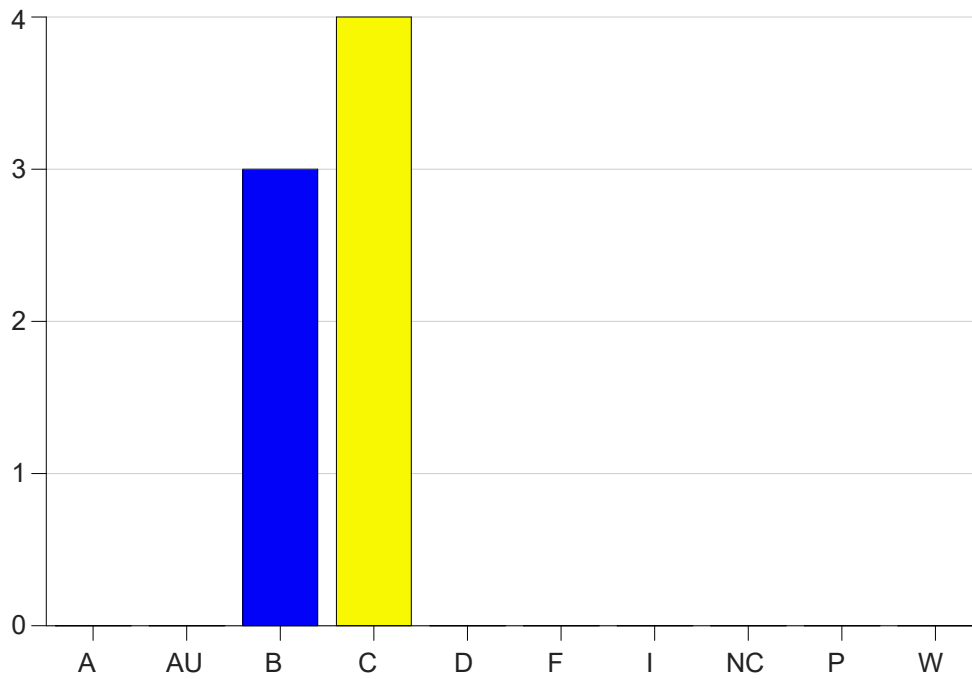

Louisiana State University Eunice

Grade Distribution by Course

2020 Fall Semester

Dec 16, 2020
4:34:17 PM

Course Work Course Number: NURS2452

Course Work Count - All		A	AU	B	C	D	F	I	NC	P	W	Total
25	Wolf, A	0	0	3	4	0	0	0	0	0	0	7
Total		0	0	3	4	0	0	0	0	0	0	7