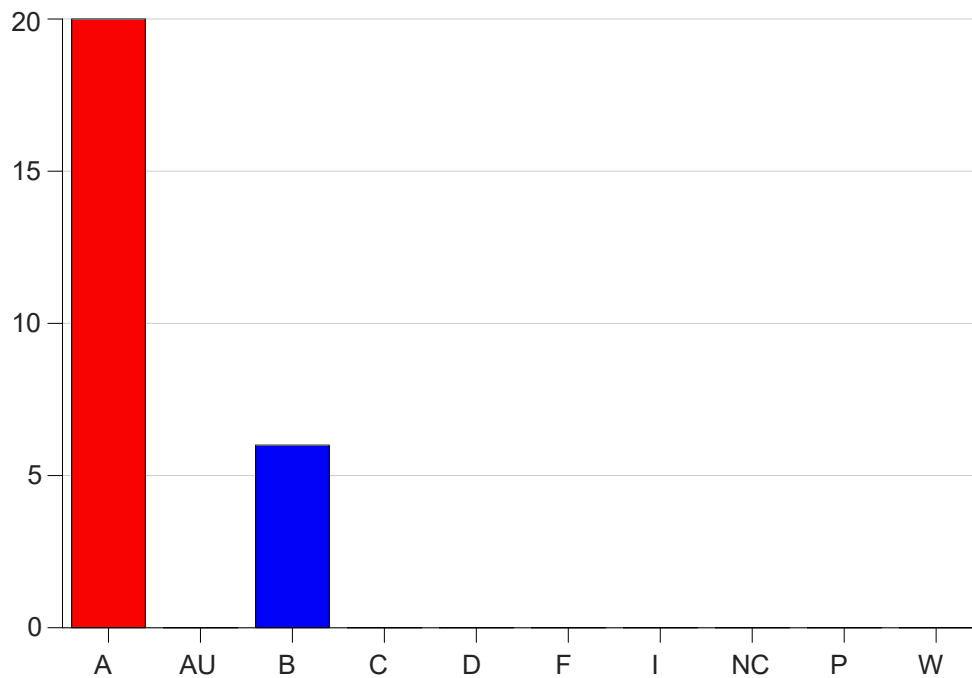

Louisiana State University Eunice

Grade Distribution by Course

2020 Fall Semester

Dec 16, 2020
4:34:17 PM

Course Work Course Number: RADT2033

Course Work Count - All		A	AU	B	C	D	F	I	NC	P	W	Total
25	Leeson, R	20	0	6	0	0	0	0	0	0	0	26
Total		20	0	6	0	0	0	0	0	0	0	26