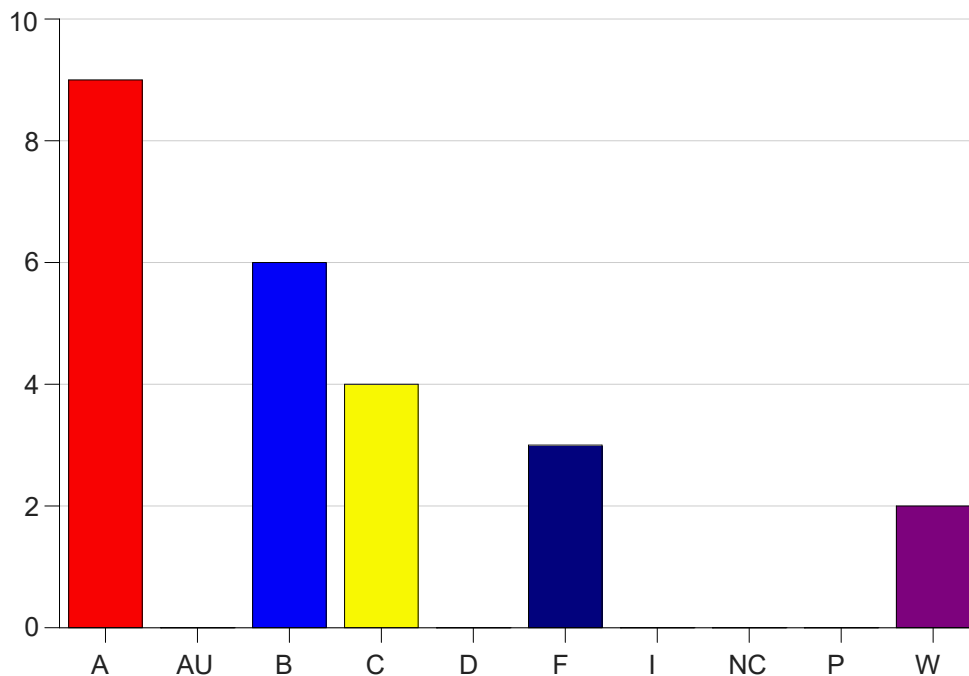

Louisiana State University Eunice

Grade Distribution by Course

2020 Fall Semester

Dec 16, 2020
4:34:17 PM

Course Work Course Number: ART 2470

Course Work Count - All		A	AU	B	C	D	F	I	NC	P	W	Total
01	Guilbeau,M	9	0	6	4	0	3	0	0	0	2	24
Total		9	0	6	4	0	3	0	0	0	2	24