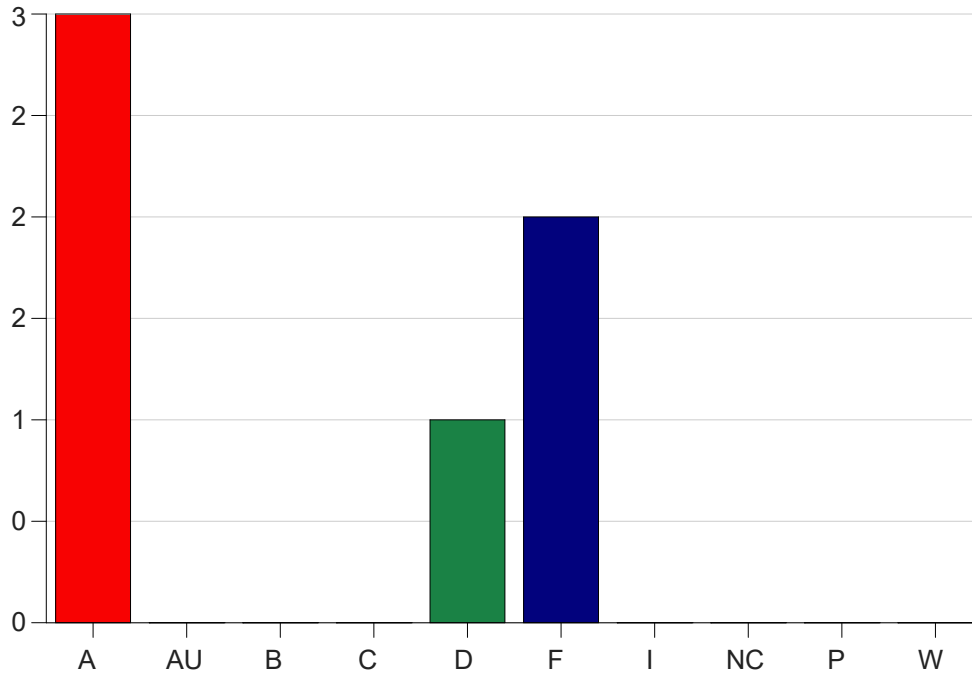

Louisiana State University Eunice

Grade Distribution by Course

2020 Fall Semester

Dec 16, 2020
4:34:17 PM

Course Work Course Number: FSCI1001

Course Work Count - All		A	AU	B	C	D	F	I	NC	P	W	Total
25	Elg, C	3	0	0	0	1	2	0	0	0	0	6
Total		3	0	0	0	1	2	0	0	0	0	6