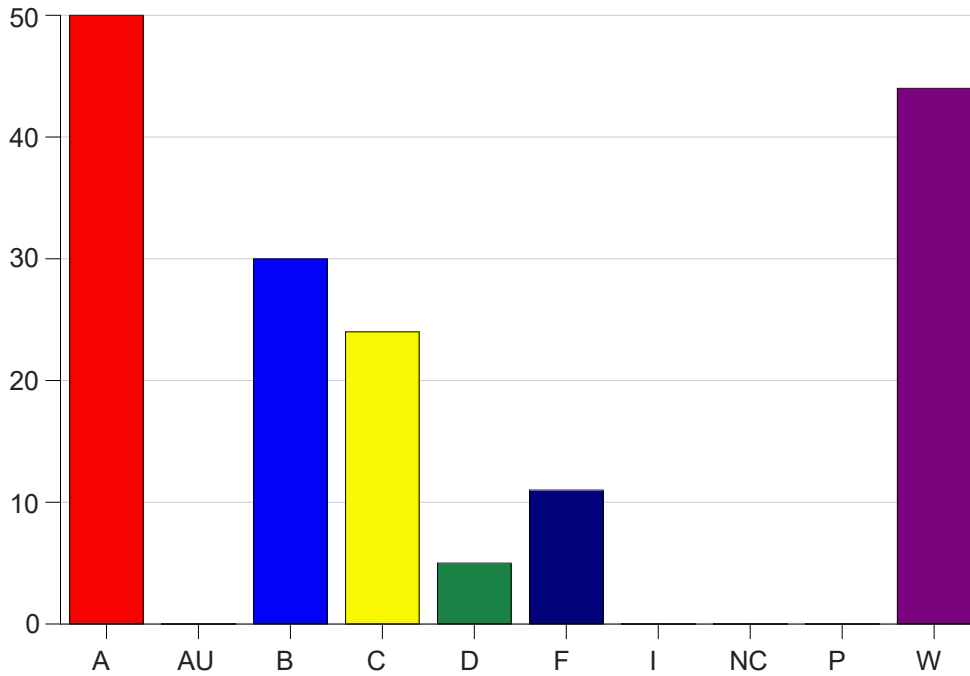

Louisiana State University Eunice

Grade Distribution by Course

2020 Fall Semester

Dec 16, 2020
4:34:17 PM

Course Work Course Number: MATH1020

Course Work Count - All		A	AU	B	C	D	F	I	NC	P	W	Total
01	Escude',W	2	0	5	6	0	2	0	0	0	15	30
02	Dunlap,A	1	0	2	3	2	4	0	0	0	2	14
03	Christia,R	1	0	3	5	1	4	0	0	0	14	28
25	Semones, G	0	0	3	2	1	1	0	0	0	4	11
D1	Boffenmyer	16	0	7	3	0	0	0	0	0	3	29
D3	McCoy,S	17	0	3	2	0	0	0	0	0	1	23
D4	Sonnier,R	11	0	7	3	1	0	0	0	0	4	26
D5	Boffenmyer	2	0	0	0	0	0	0	0	0	1	3
Total		50	0	30	24	5	11	0	0	0	44	164