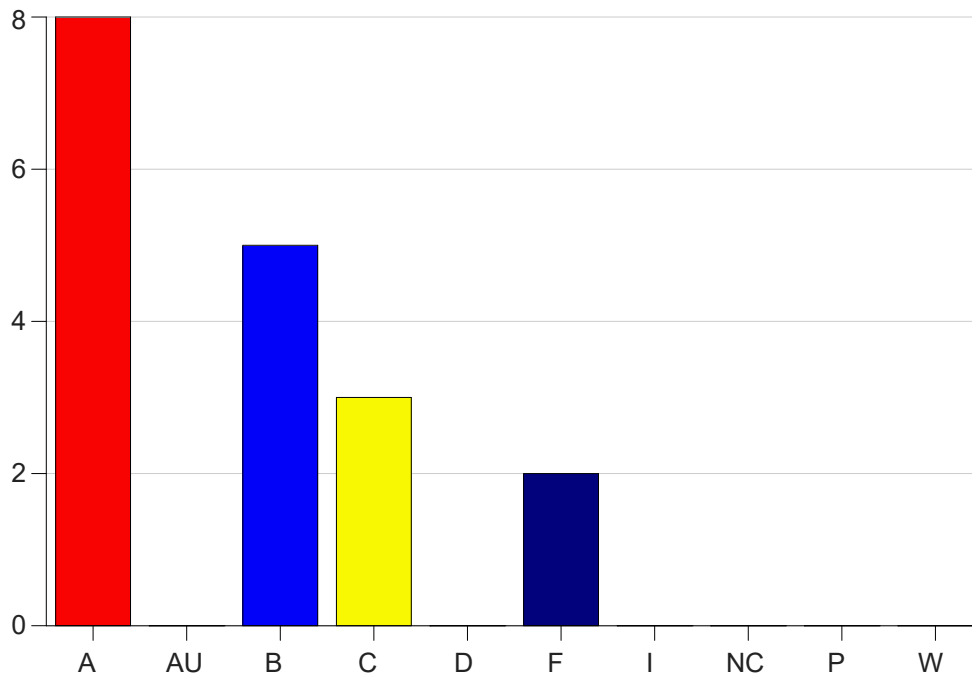

Louisiana State University Eunice

Grade Distribution by Course

2020 Fall Semester

Dec 16, 2020
4:34:17 PM

Course Work Course Number: CSC 2212

Course Work Count - All		A	AU	B	C	D	F	I	NC	P	W	Total
01	Seeder, L	8	0	5	3	0	2	0	0	0	0	18
Total		8	0	5	3	0	2	0	0	0	0	18