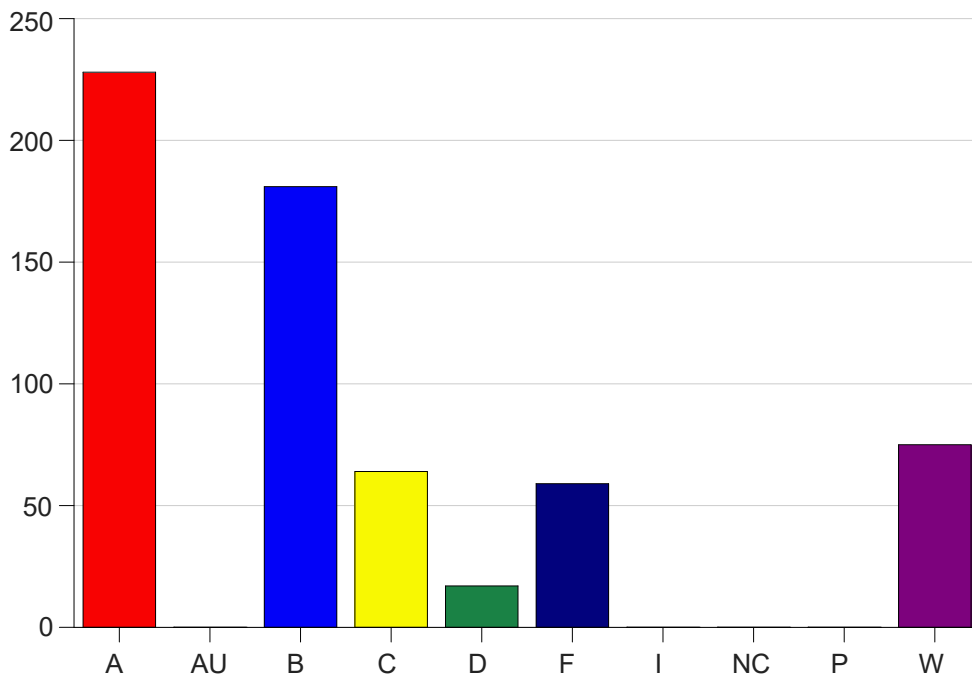

Louisiana State University Eunice

Grade Distribution by Course

2020 Fall Semester

Dec 16, 2020
4:34:17 PM

Louisiana State University Eunice

Grade Distribution by Course

2020 Fall Semester

Dec 16, 2020
4:34:17 PM

Course Work Course Number: ENGL1002

Course Work Count - All		A	AU	B	C	D	F	I	NC	P	W	Total
02	Fontenot,B	16	0	14	1	0	3	0	0	0	1	35
03	Fontenot,B	18	0	4	2	0	1	0	0	0	2	27
06	Langlois,D	9	0	2	2	0	0	0	0	0	1	14
08	Langlois,D	19	0	7	2	0	3	0	0	0	1	32
09	Cavell,M	5	0	16	9	1	1	0	0	0	2	34
10	Cavell,M	5	0	8	7	2	1	0	0	0	2	25
25	Thibodea,J	3	0	6	6	5	2	0	0	0	4	26
26	Meche,J	2	0	1	4	0	2	0	0	0	15	24
A1	Brown, C	4	0	2	0	0	0	0	0	0	1	7
D3	Pulling,D	16	0	6	4	0	0	0	0	0	1	27
L6	Fontenot,B	19	0	3	0	0	4	0	0	0	3	29
Total		116	0	69	37	8	17	0	0	0	33	280