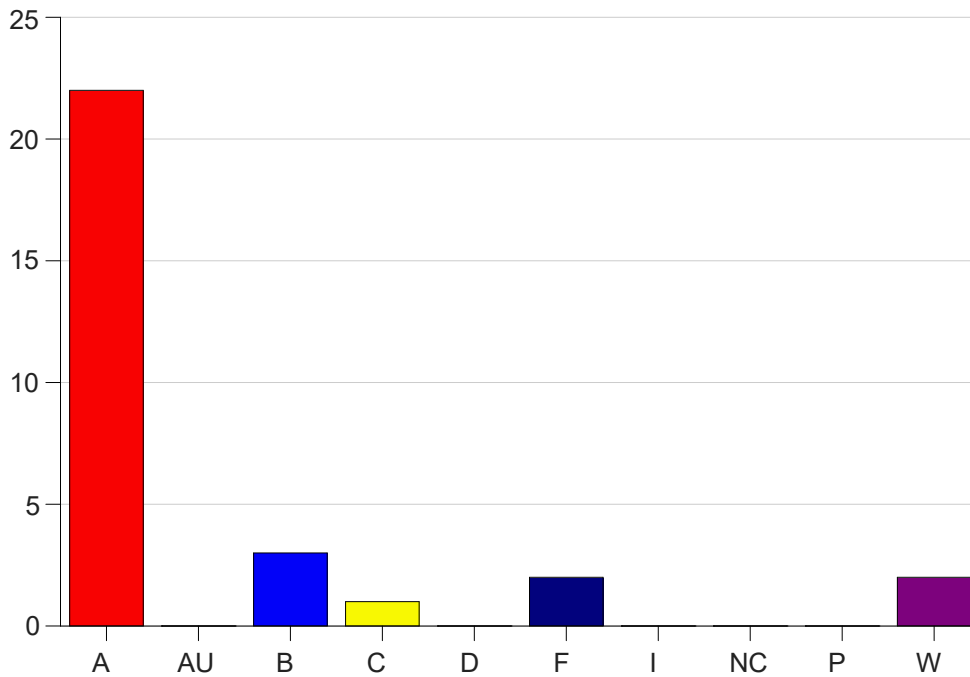

Louisiana State University Eunice

Grade Distribution by Course

2020 Fall Semester

Dec 16, 2020
4:34:17 PM

Course Work Course Number: EDCI1000

Course Work Count - All		A	AU	B	C	D	F	I	NC	P	W	Total
01	Leslie,M	2	0	2	1	0	1	0	0	0	1	7
03	Leslie,M	20	0	1	0	0	1	0	0	0	1	23
Total		22	0	3	1	0	2	0	0	0	2	30