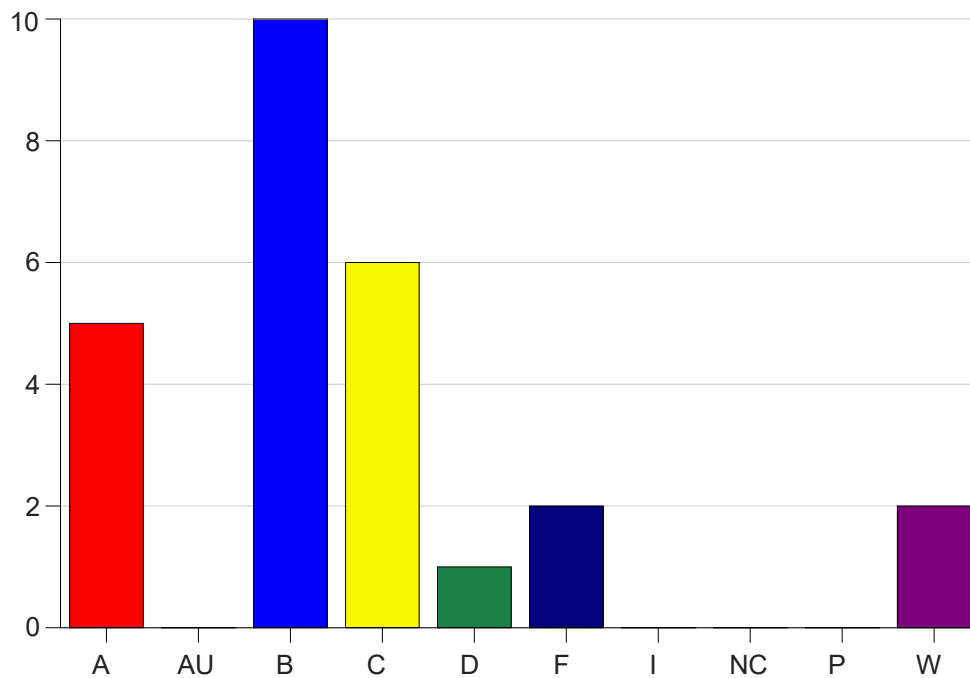

Louisiana State University Eunice

Grade Distribution by Course

2020 Fall Semester

Dec 16, 2020
4:34:17 PM

Course Work Course Number: ALLH1200

Course Work Count - All		A	AU	B	C	D	F	I	NC	P	W	Total
25	Massy,J	5	0	10	6	1	2	0	0	0	2	26
Total		5	0	10	6	1	2	0	0	0	2	26