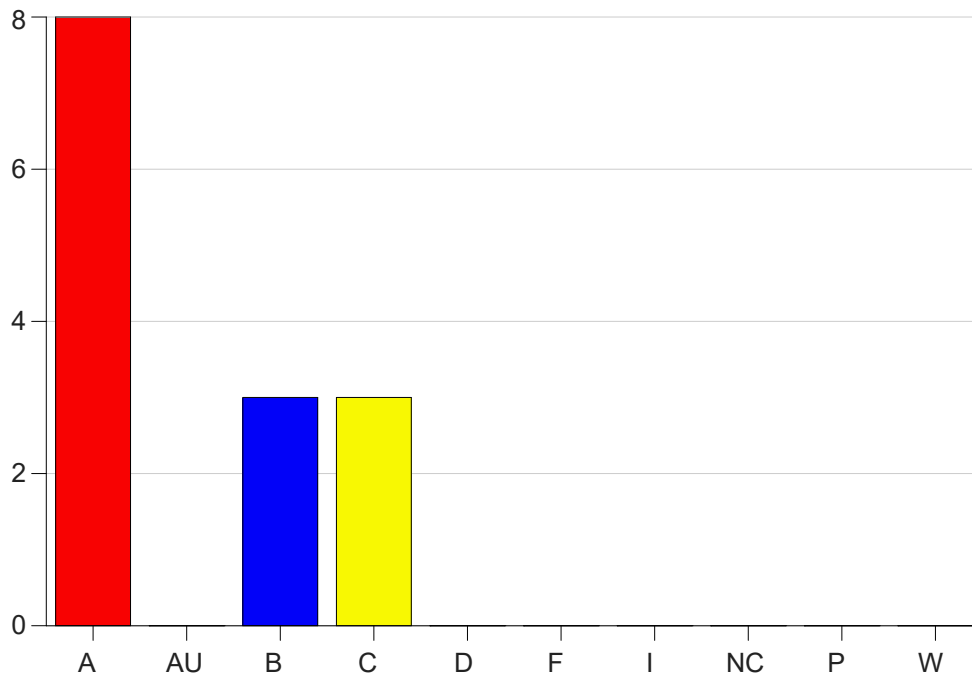

Louisiana State University Eunice

Grade Distribution by Course

2020 Fall Semester

Dec 16, 2020
4:34:17 PM

Course Work Course Number: HPRE2507

Course Work Count - All		A	AU	B	C	D	F	I	NC	P	W	Total
01	Andrus,R	8	0	3	3	0	0	0	0	0	0	14
Total		8	0	3	3	0	0	0	0	0	0	14