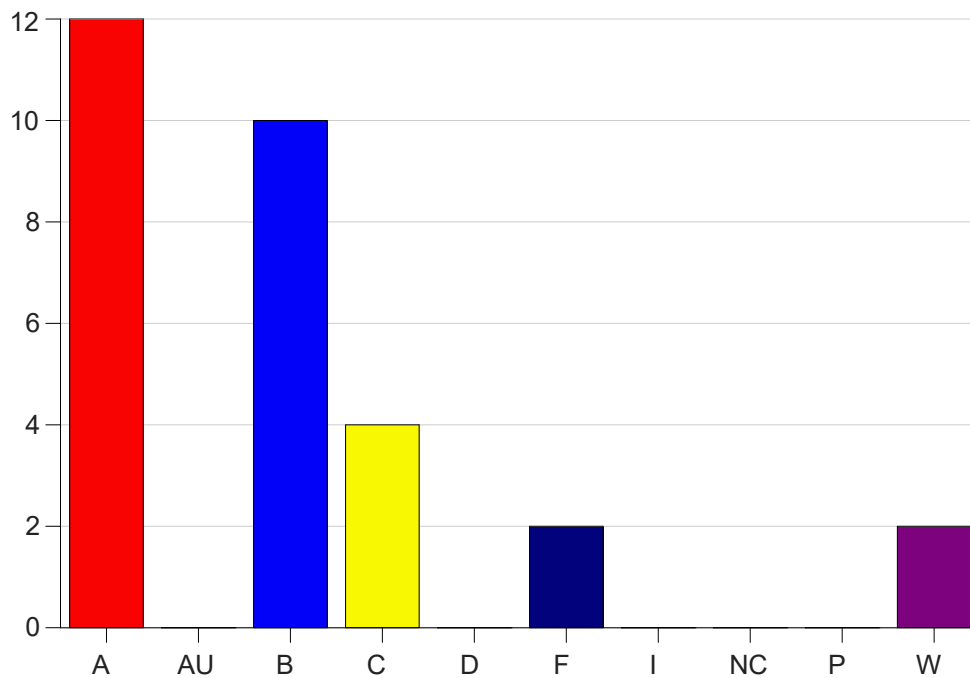

Louisiana State University Eunice

Grade Distribution by Course

2020 Fall Semester

Dec 16, 2020
4:34:17 PM

Course Work Course Number: ENGL2072

Course Work Count - All		A	AU	B	C	D	F	I	NC	P	W	Total
C6	Fontenot,B	12	0	10	4	0	2	0	0	0	2	30
Total		12	0	10	4	0	2	0	0	0	2	30