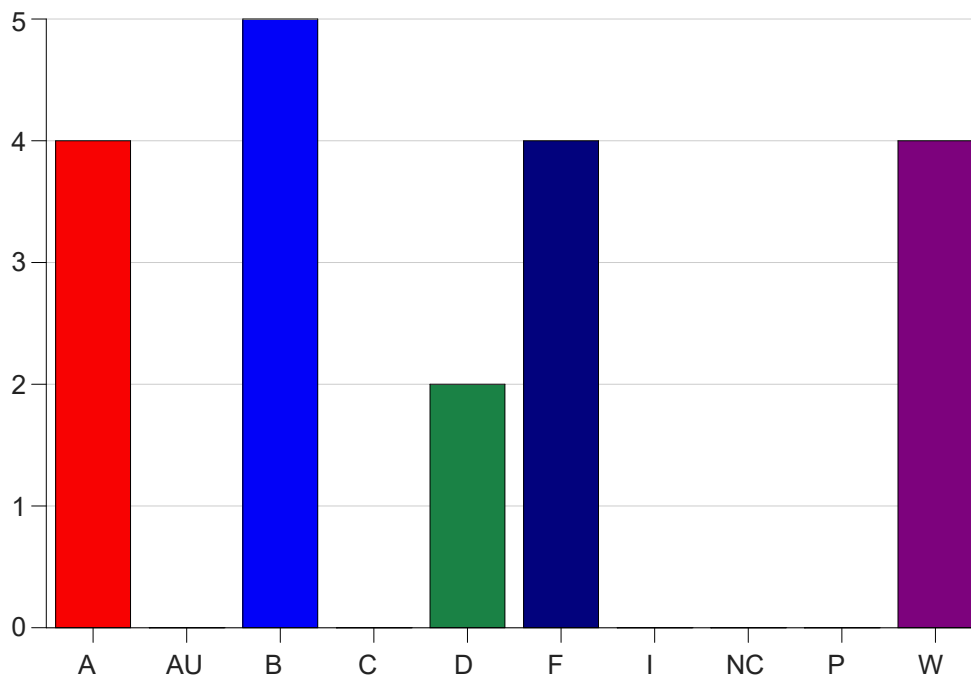

Louisiana State University Eunice

Grade Distribution by Course

2020 Fall Semester

Dec 16, 2020
4:34:17 PM

Course Work Course Number: CPS 1001

Course Work Count - All		A	AU	B	C	D	F	I	NC	P	W	Total
25	Andrus,R	4	0	5	0	2	4	0	0	0	4	19
Total		4	0	5	0	2	4	0	0	0	4	19