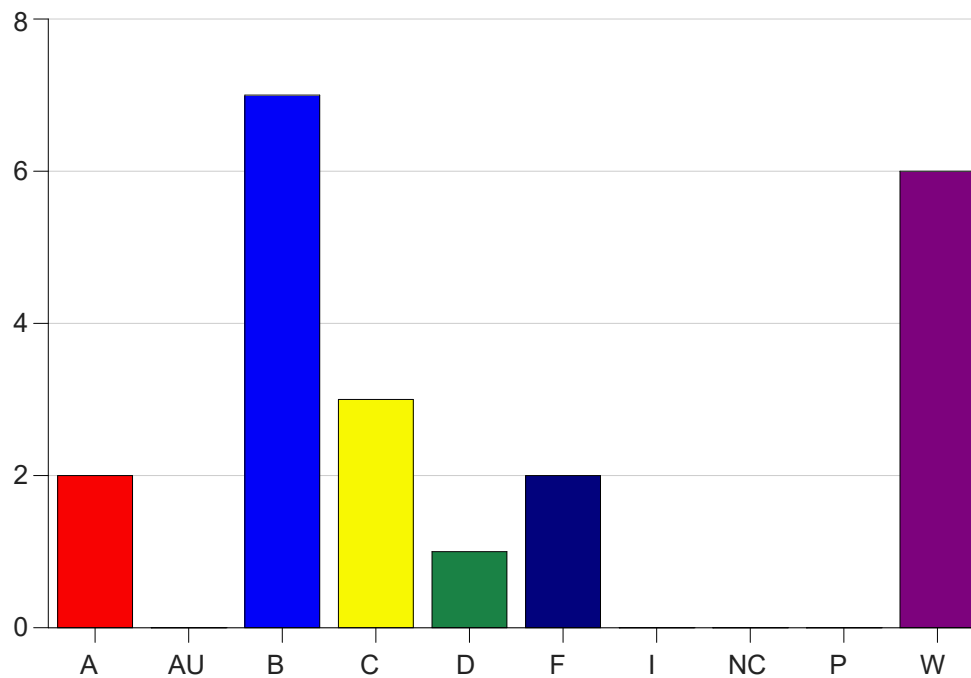

Louisiana State University Eunice

Grade Distribution by Course

2020 Fall Semester

Dec 16, 2020
4:34:17 PM

Course Work Course Number: ECON2010

Course Work Count - All		A	AU	B	C	D	F	I	NC	P	W	Total
25	Bergan, N	2	0	7	3	1	2	0	0	0	6	21
Total		2	0	7	3	1	2	0	0	0	6	21