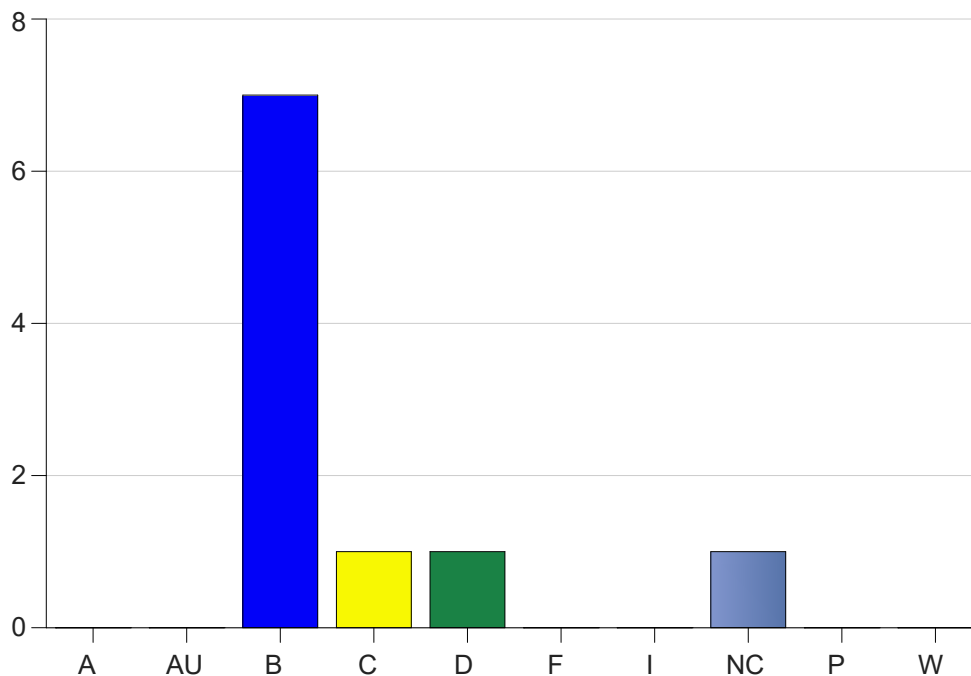

Louisiana State University Eunice

Grade Distribution by Course

2020 Fall Semester

Dec 16, 2020
4:34:17 PM

Course Work Course Number: NURS2350

Course Work Count - All		A	AU	B	C	D	F	I	NC	P	W	Total
01	Brand, C	0	0	7	1	1	0	0	1	0	0	10
Total		0	0	7	1	1	0	0	1	0	0	10