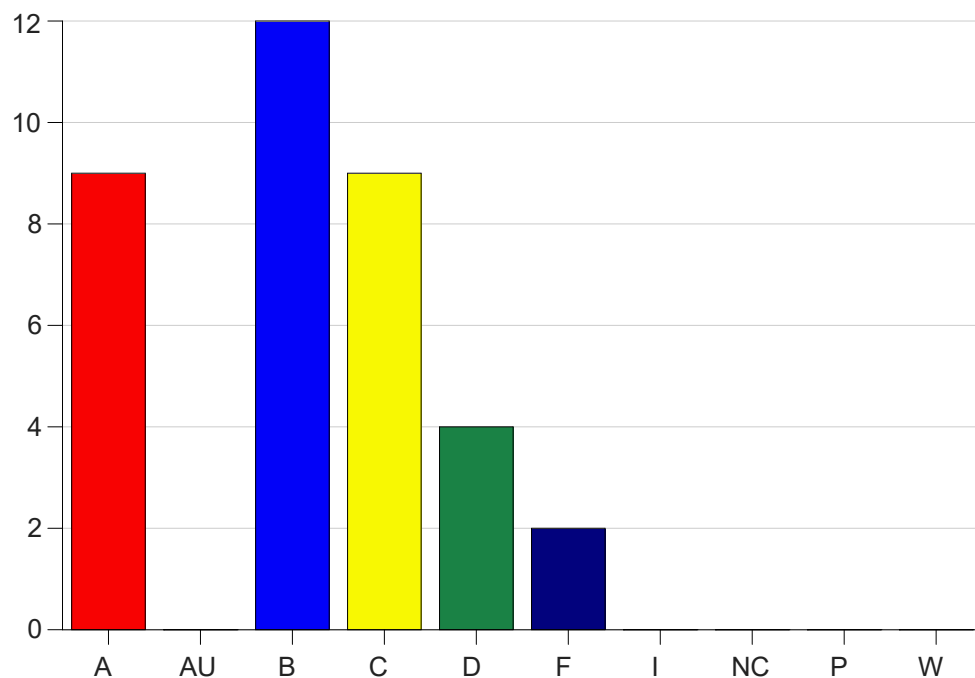

Louisiana State University Eunice

Grade Distribution by Course

2020 Fall Semester

Dec 16, 2020
4:34:17 PM

Course Work Course Number: CHEM1001

Course Work Count - All		A	AU	B	C	D	F	I	NC	P	W	Total
01	Rai,P	9	0	12	9	4	2	0	0	0	0	36
Total		9	0	12	9	4	2	0	0	0	0	36