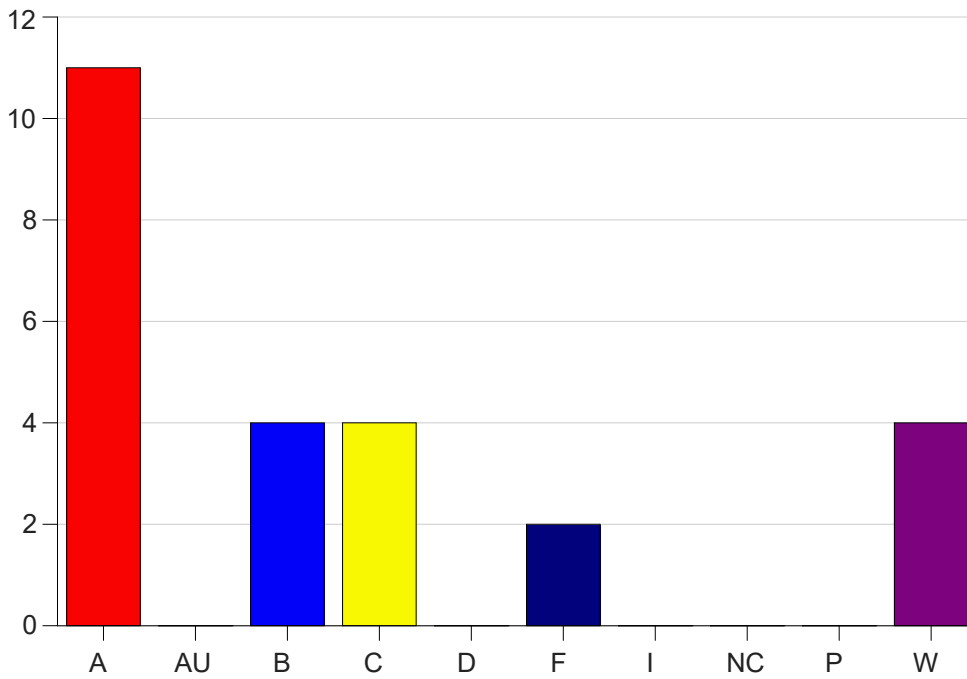

Louisiana State University Eunice

Grade Distribution by Course

2020 Fall Semester

Dec 16, 2020
4:34:17 PM

Course Work Course Number: PHSC1001

Course Work Count - All		A	AU	B	C	D	F	I	NC	P	W	Total
01	Zandipou,H	5	0	2	1	0	6	0	0	0	20	34
Total		5	0	2	1	0	6	0	0	0	20	34