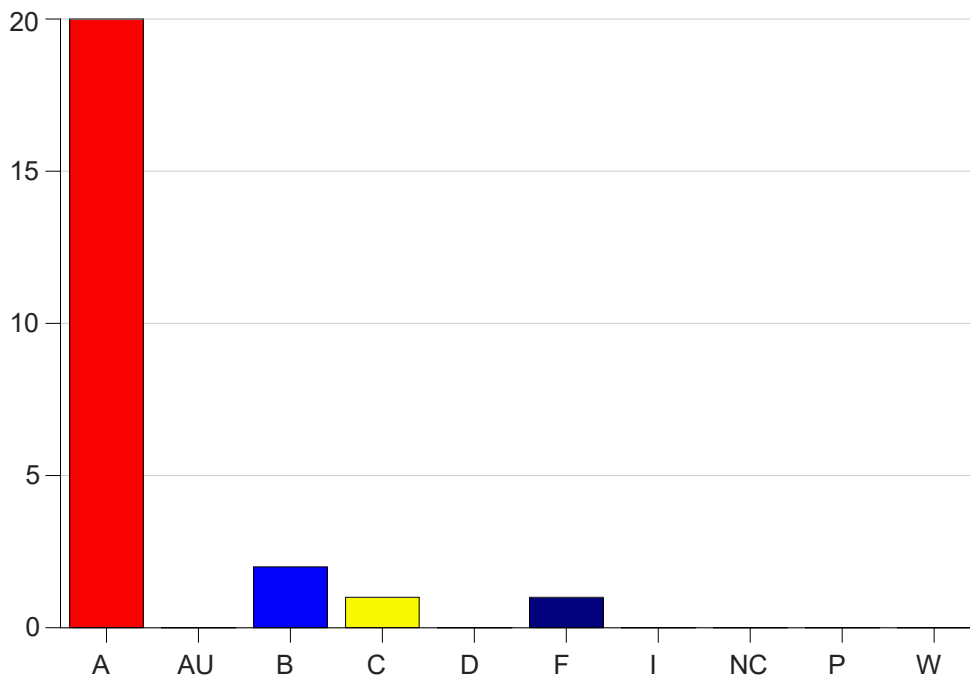

Louisiana State University Eunice

Grade Distribution by Course

2020 Fall Semester

Dec 16, 2020
4:34:17 PM

Course Work Course Number: CSC 1011

Course Work Count - All		A	AU	B	C	D	F	I	NC	P	W	Total
01	Seeder, L	20	0	2	1	0	1	0	0	0	0	24
Total		20	0	2	1	0	1	0	0	0	0	24