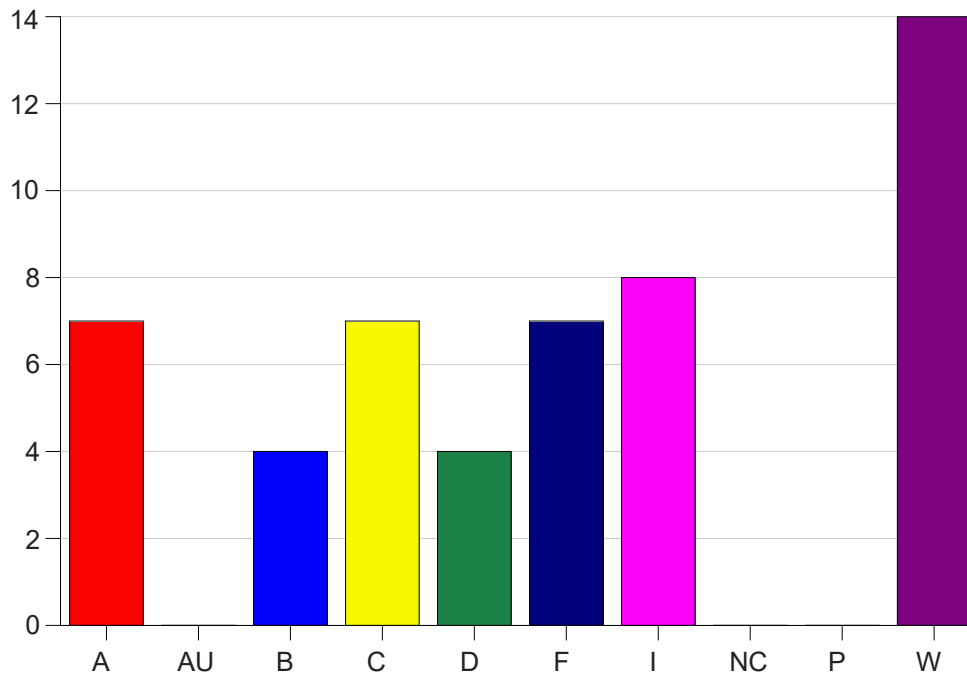

Louisiana State University Eunice

Grade Distribution by Course

2020 Fall Semester

Dec 16, 2020
4:34:17 PM

Course Work Course Number: MATH0021

Course Work Count - All		A	AU	B	C	D	F	I	NC	P	W	Total
25	Jean, J	5	0	4	4	3	3	0	0	0	6	25
81	Henry, H	2	0	0	3	1	4	0	0	0	8	18
D5	Segrera, C	0	0	0	0	0	0	8	0	0	0	8
Total		7	0	4	7	4	7	8	0	0	14	51