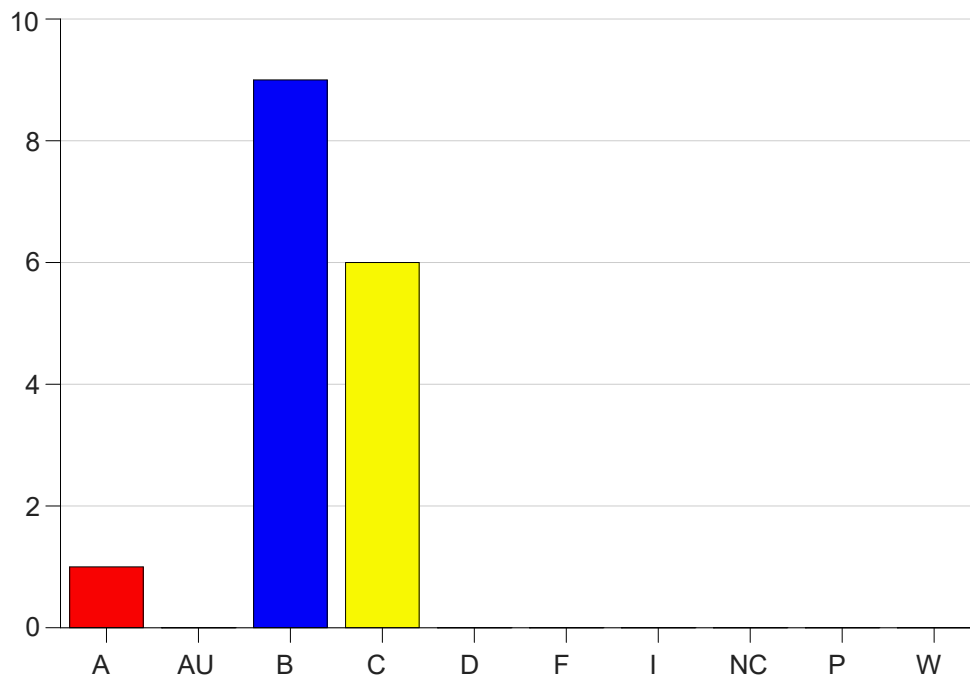

Louisiana State University Eunice

Grade Distribution by Course

2020 Fall Semester

Dec 16, 2020
4:34:17 PM

Course Work Course Number: SURT1001

Course Work Count - All		A	AU	B	C	D	F	I	NC	P	W	Total
C1	Guillory,K	1	0	9	6	0	0	0	0	0	0	16
Total		1	0	9	6	0	0	0	0	0	0	16