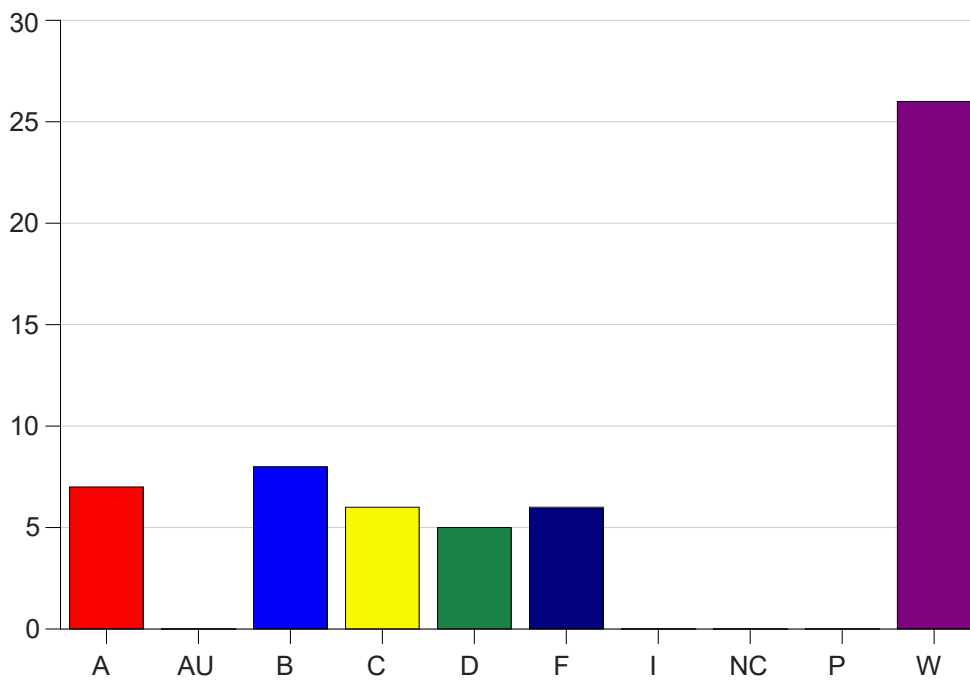

Louisiana State University Eunice

Grade Distribution by Course

2020 Fall Semester

Dec 16, 2020
4:34:17 PM

Course Work Course Number: PHYS1001

Course Work Count - All		A	AU	B	C	D	F	I	NC	P	W	Total
01	Zandipou,H	4	0	4	2	4	3	0	0	0	13	30
25	Zandipou,H	3	0	4	4	1	3	0	0	0	13	28
Total		7	0	8	6	5	6	0	0	0	26	58