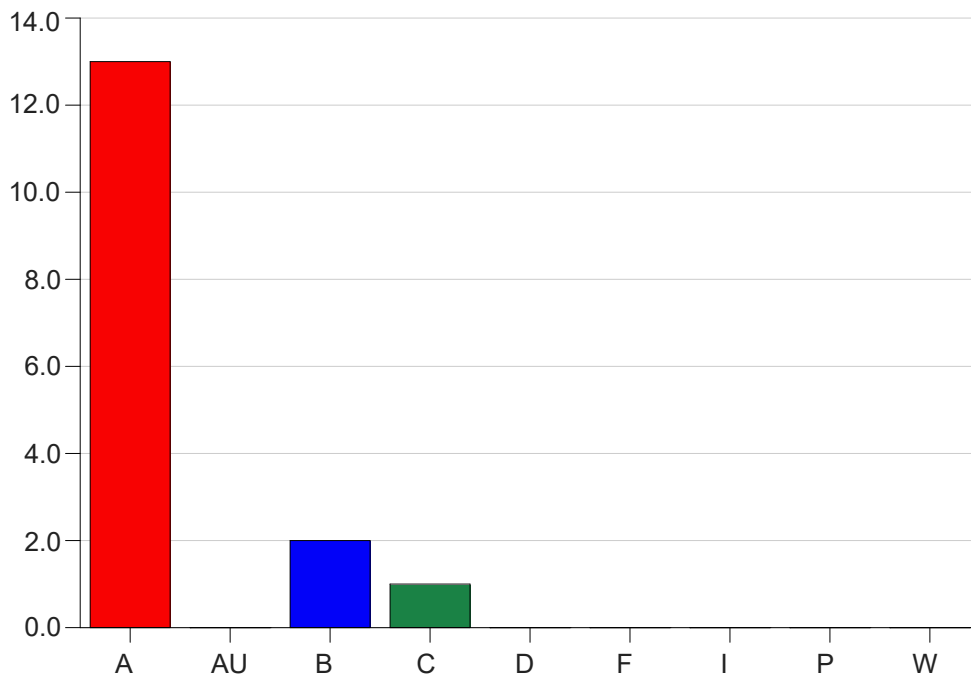

Louisiana State University Eunice Grade Distribution by Instructor 2024 Winter Intersession

Jan 16, 2025
2:58:39 PM

Faculty Full Name (Last, First): Jones, Clinton

		A	AU	B	C	D	F	I	P	W	Total
MUS 1751	20	13	0	2	1	0	0	0	0	0	16
	Total	13	0	2	1	0	0	0	0	0	16
Total		13	0	2	1	0	0	0	0	0	16