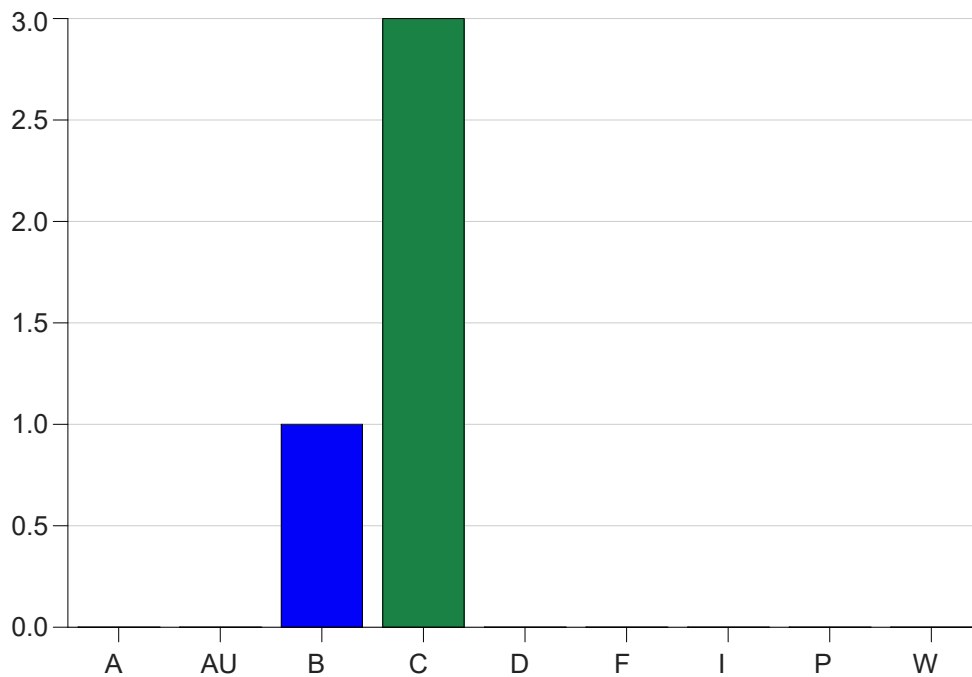

Louisiana State University Eunice

Grade Distribution by Instructor

2024 Winter Intersession

Jan 16, 2025
2:58:39 PM

Faculty Full Name (Last, First): Jariel, Domingo M.

		A	AU	B	C	D	F	I	P	W	Total
BIOL1001	20	0	0	1	3	0	0	0	0	0	4
	Total	0	0	1	3	0	0	0	0	0	4
Total		0	0	1	3	0	0	0	0	0	4

Louisiana State University Eunice Grade Distribution by Instructor 2024 Winter Intersession

Jan 16, 2025
2:58:39 PM

Faculty Full Name (Last, First): Jones, Clinton

		A	AU	B	C	D	F	I	P	W	Total
MUS 1751	20	13	0	2	1	0	0	0	0	0	16
	Total	13	0	2	1	0	0	0	0	0	16
Total		13	0	2	1	0	0	0	0	0	16