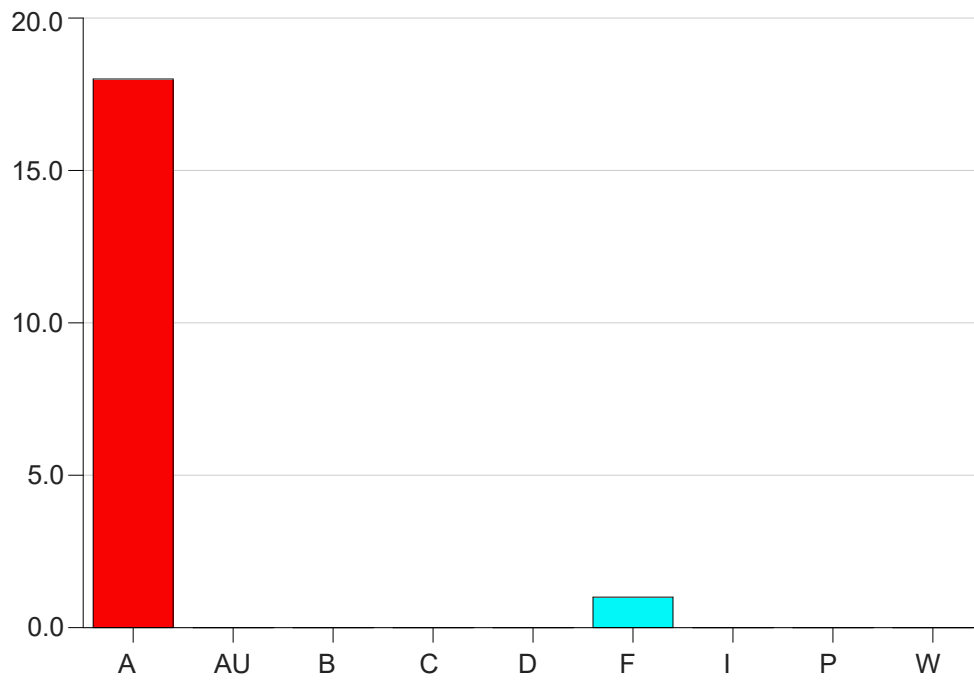

Louisiana State University Eunice Grade Distribution by Instructor 2024 Winter Intersession

Jan 16, 2025
2:58:39 PM

Faculty Full Name (Last, First): Cavell, Maura

		A	AU	B	C	D	F	I	P	W	Total
ENGL2022	20	18	0	0	0	0	1	0	0	0	19
	Total	18	0	0	0	0	1	0	0	0	19
Total		18	0	0	0	0	1	0	0	0	19