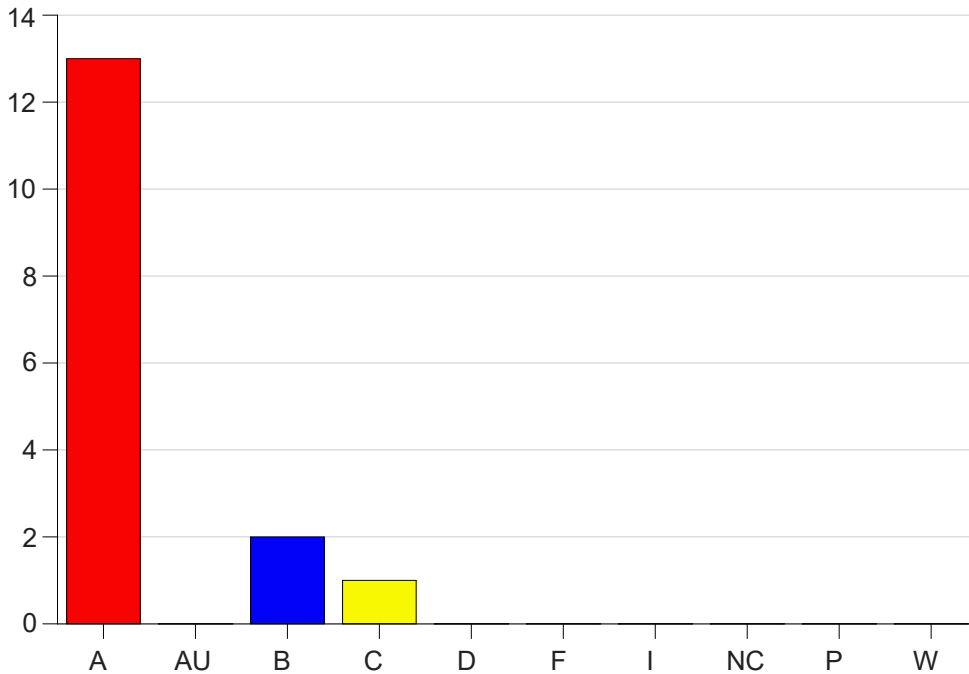

Louisiana State University Eunice

Grade Distribution by Course

2024 Winter Intersession

Jan 16, 2025
2:59:20 PM

Course Work Course Number: MUS 1751

Course Work Count - All		A	AU	B	C	D	F	I	NC	P	W	Total
20	Jones,Clin	13	0	2	1	0	0	0	0	0	0	16
Total		13	0	2	1	0	0	0	0	0	0	16